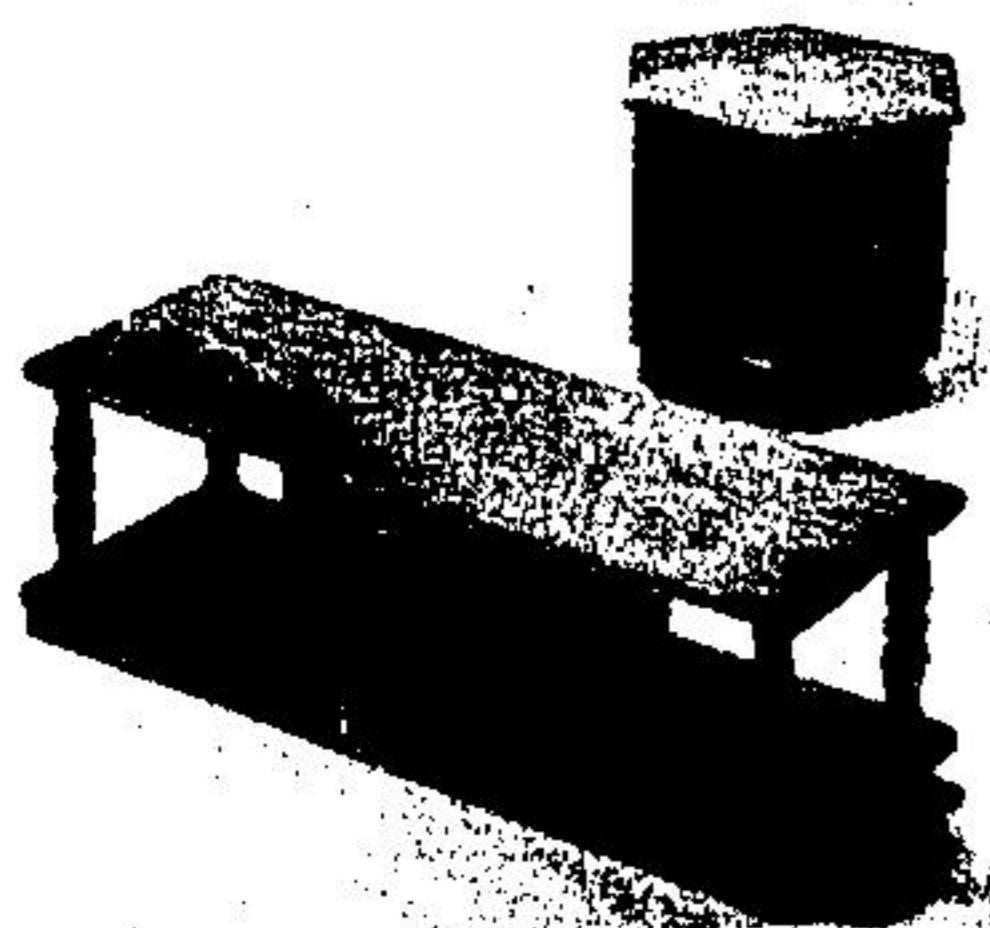

Flip-Over Chair & Sofa

Chair
Save
15.95

\$59 ea.
Reg. 74.95

Sofa
Save
25.95

\$109 ea.
Reg. 134.95

Extra sleeping space, extra seating comfort for day and night convenient! Hardwood frame construction with 7" foam seat and back. Chair flips open to single bed, sofa opens to double bed. 100% polypropylene cover in beige or brown.

Cocktail Table or Hexagonal Commode

Heat and stain resistant walnut finish, hardwood spindles, antique brass finish handles, self-closing door hinges. Table app. 48" x 18" x 15-1/2". Commode app. 25" x 25" x 19".

Your Choice
15⁹⁷ ea.
Reg. 18.95

Save 40.95 3-Piece Table Set

Elegantly beautiful set consists of 2 end tables, app. 18" x 26" x 19"H and one coffee table, app. 18" x 50" x 15"H. Heat and stain resistant "Melamine" walnut finish with smoked glass tops. Easy-to-assemble!