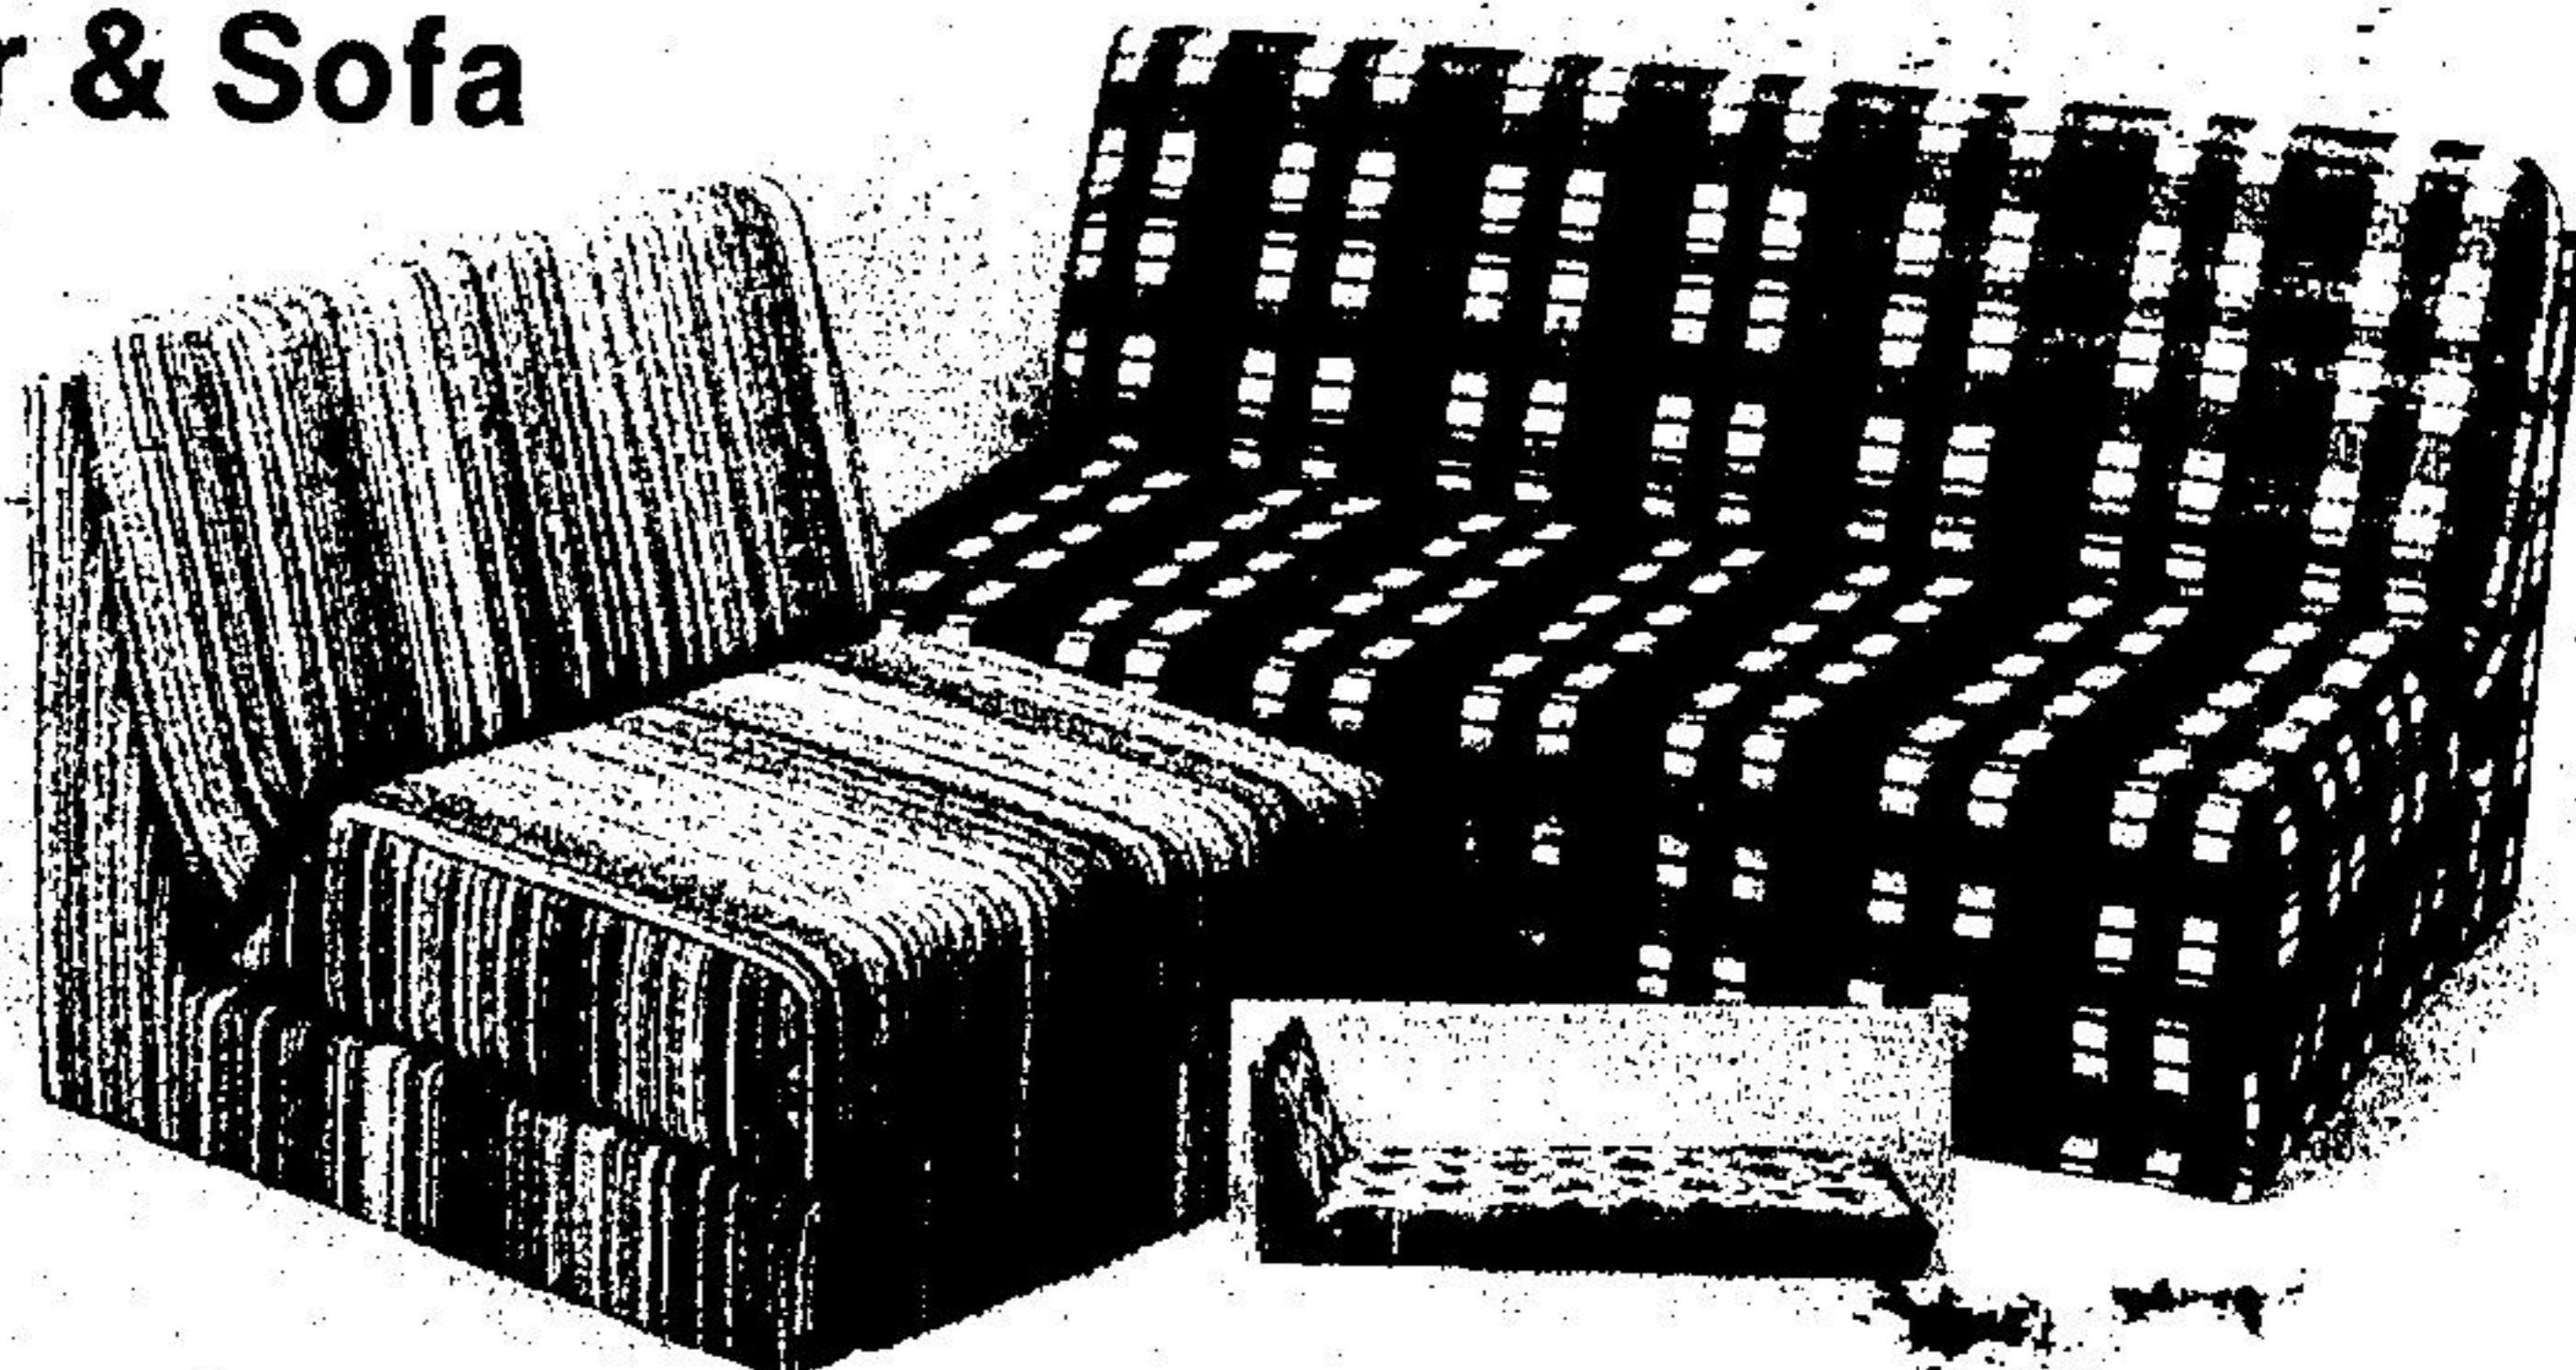

Flip-Over Chair & Sofa

Chair
Save
15.95

\$59 ea.
Reg. 74.95

Sofa
Save
25.95

\$109 ea.
Reg. 134.95

Extra sleeping space, extra seating comfort for day and night convenient! Hardwood frame construction with 7" foam seat and back. Chair flips open to single bed, sofa opens to double bed. 100% polypropylene cover in beige or brown.

Your Choice
15⁹⁷ ea.
Reg. 18.95

Save 40.95 3-Piece Table Set

Elegantly beautiful set consists of 2 end tables, app. 18" x 26" x 19"H and one coffee table, app. 18" x 50" x 15"H. Heat and stain resistant "Melamine" walnut finish with smoked glass tops. Easy-to-assemble!