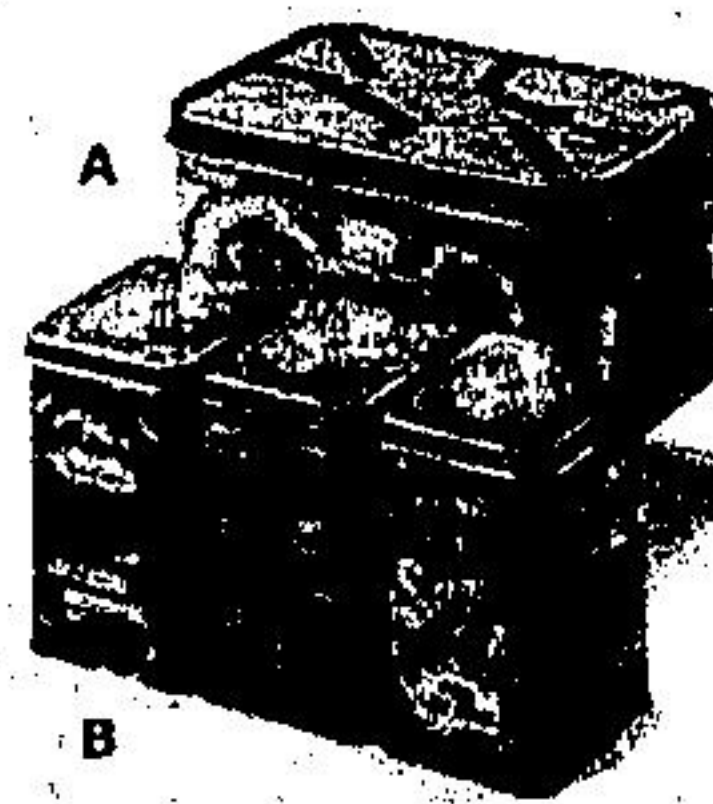

"Century" Pantryware

Bread box and canister set in nostalgic turn-of-the-century pattern. Warm earth-tone enamel on steel.

Your Choice
A or B
9⁹⁷
ea.