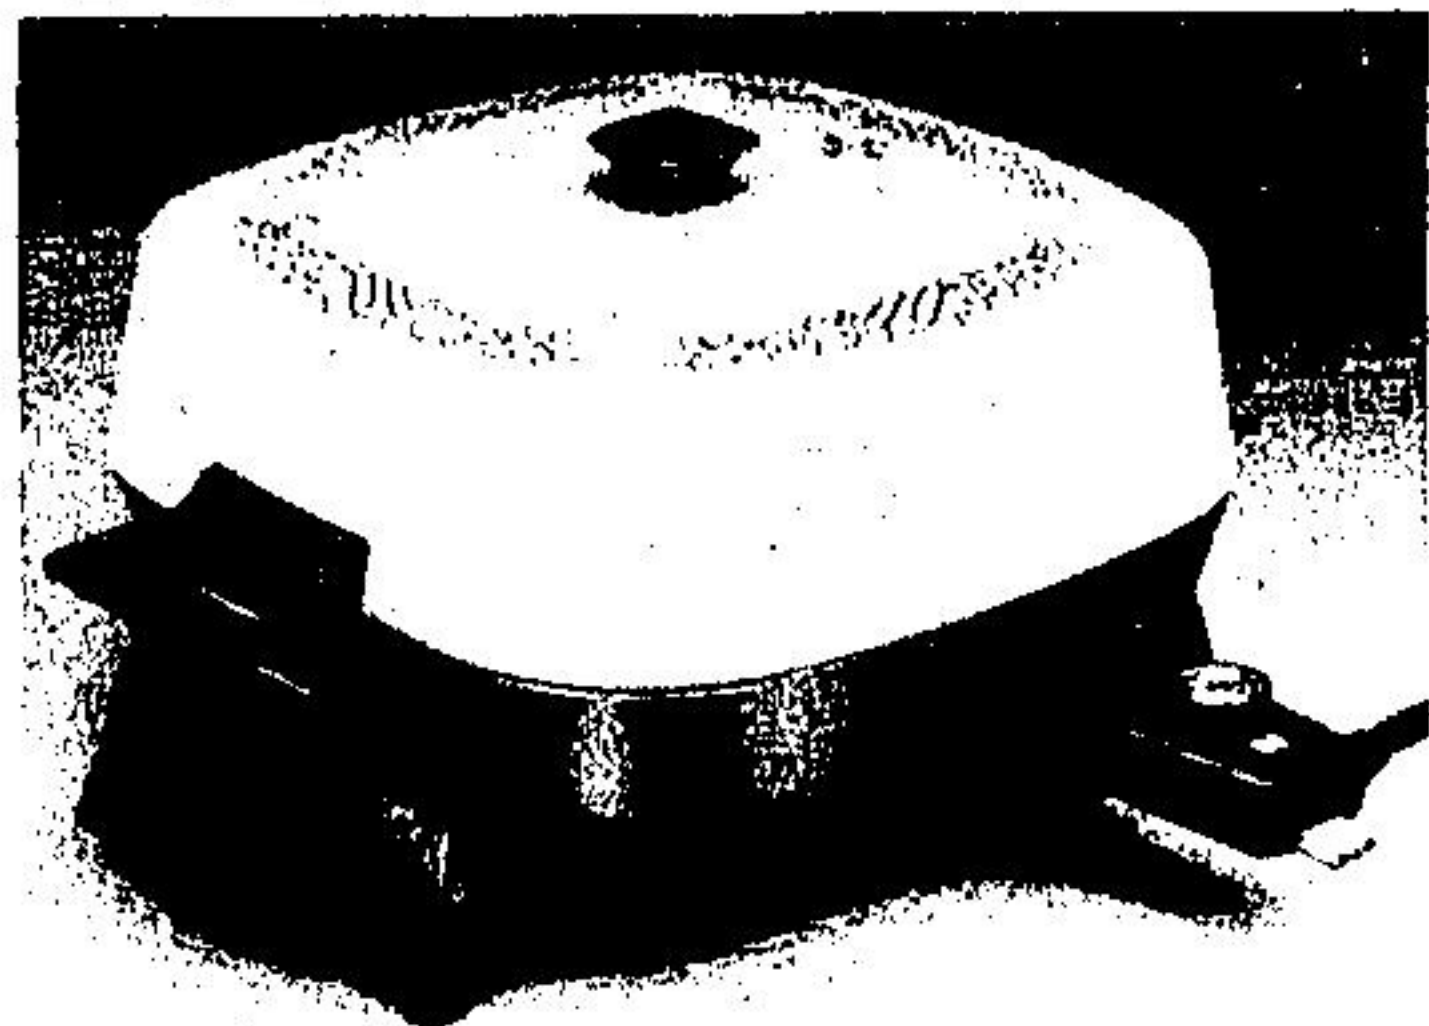

C.G.E. "Almond" Collection

Save \$7. "C.G.E." Electric Frypan

Reg. 46.99

39⁹⁷
ea.

New almond shade with decorator scroll motif! Double-tilt lid and legs, exclusive ejector-probe temperature control for super cooking convenience!

"C.G.E." 2-slice toaster

Another "touch of almond" on the end panels! Extra-wide slots and pastry control for added convenience. Gleaming chrome body.

32⁹⁷
ea.

Save 8.98 "C.G.E." Coffee Maker

Reg. 65.95

56⁹⁷
ea.

"Brew starter" drip coffee maker with clock and timer. Lets coffee lovers wake up to freshly brewed coffee! Makes 2-10 cups. Almond/brown.

20 Pce. Dinnerware Sets - Save 4.98

Reg. 24.95

19⁹⁷
set

Charming graniteware dinnerware in a choice of three attractive patterns. Service for 4 with dinner plates, cups and saucers, soup/cereal bowls and bread and butter plates. Great opportunity to stock up!

7-Pce. "Chatelaine" Enamelware Sets

17⁹⁷
set

Choose from fashionable brown, gold or almond colours! All feature recessed lids for easy storing. Set consists of 1.5 L and 2.25 L covered saucepans, 5 L Dutch oven and 9 1/2" skillet in durable, colourful, easy-to-clean enamelware.