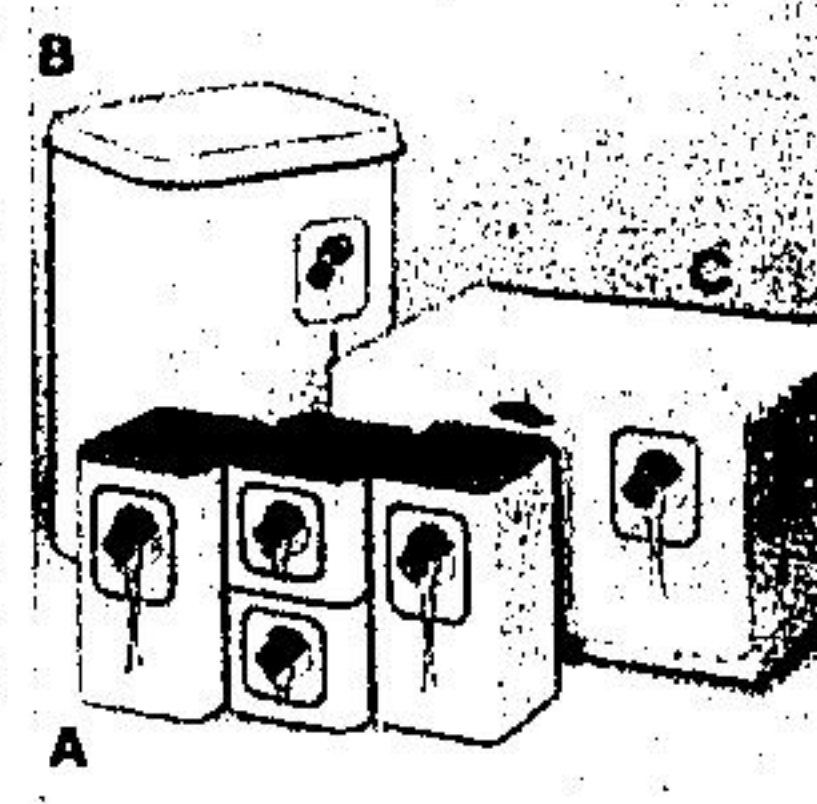

Paring Knife Reg. 5.99	4.47	Butcher Knife, Slicer Or French Chef Knife Your Choice Reg. 13.99	10.47
Utility Knife Reg. 7.99	5.47		
Boning Knife Reg. 11.99	9.47		

"Corning" Tea Pot

6-cup teapot to add to your "Corningware" collection. "Cornflower", "Springflower" or "Spice of Life" pattern.

Your Choice
13⁹⁷
ea.

"Century" Pantryware

Bread box and canister set in nostalgic turn-of-the-century pattern. Warm earth-tone enamel on steel.

Your Choice
A or B
9⁹⁷
ea.

"Ekco" Pantryware

Choose 4-pce. stacking canister set, step-on can or bread box. Almond-shade Boutonniere design in baked-on enamel finish on steel.

Your Choice
A, B or C
11⁹⁷
ea.

Because of floor space limitations, some items, sizes and/or colours shown on this page may not be available in all our stores.