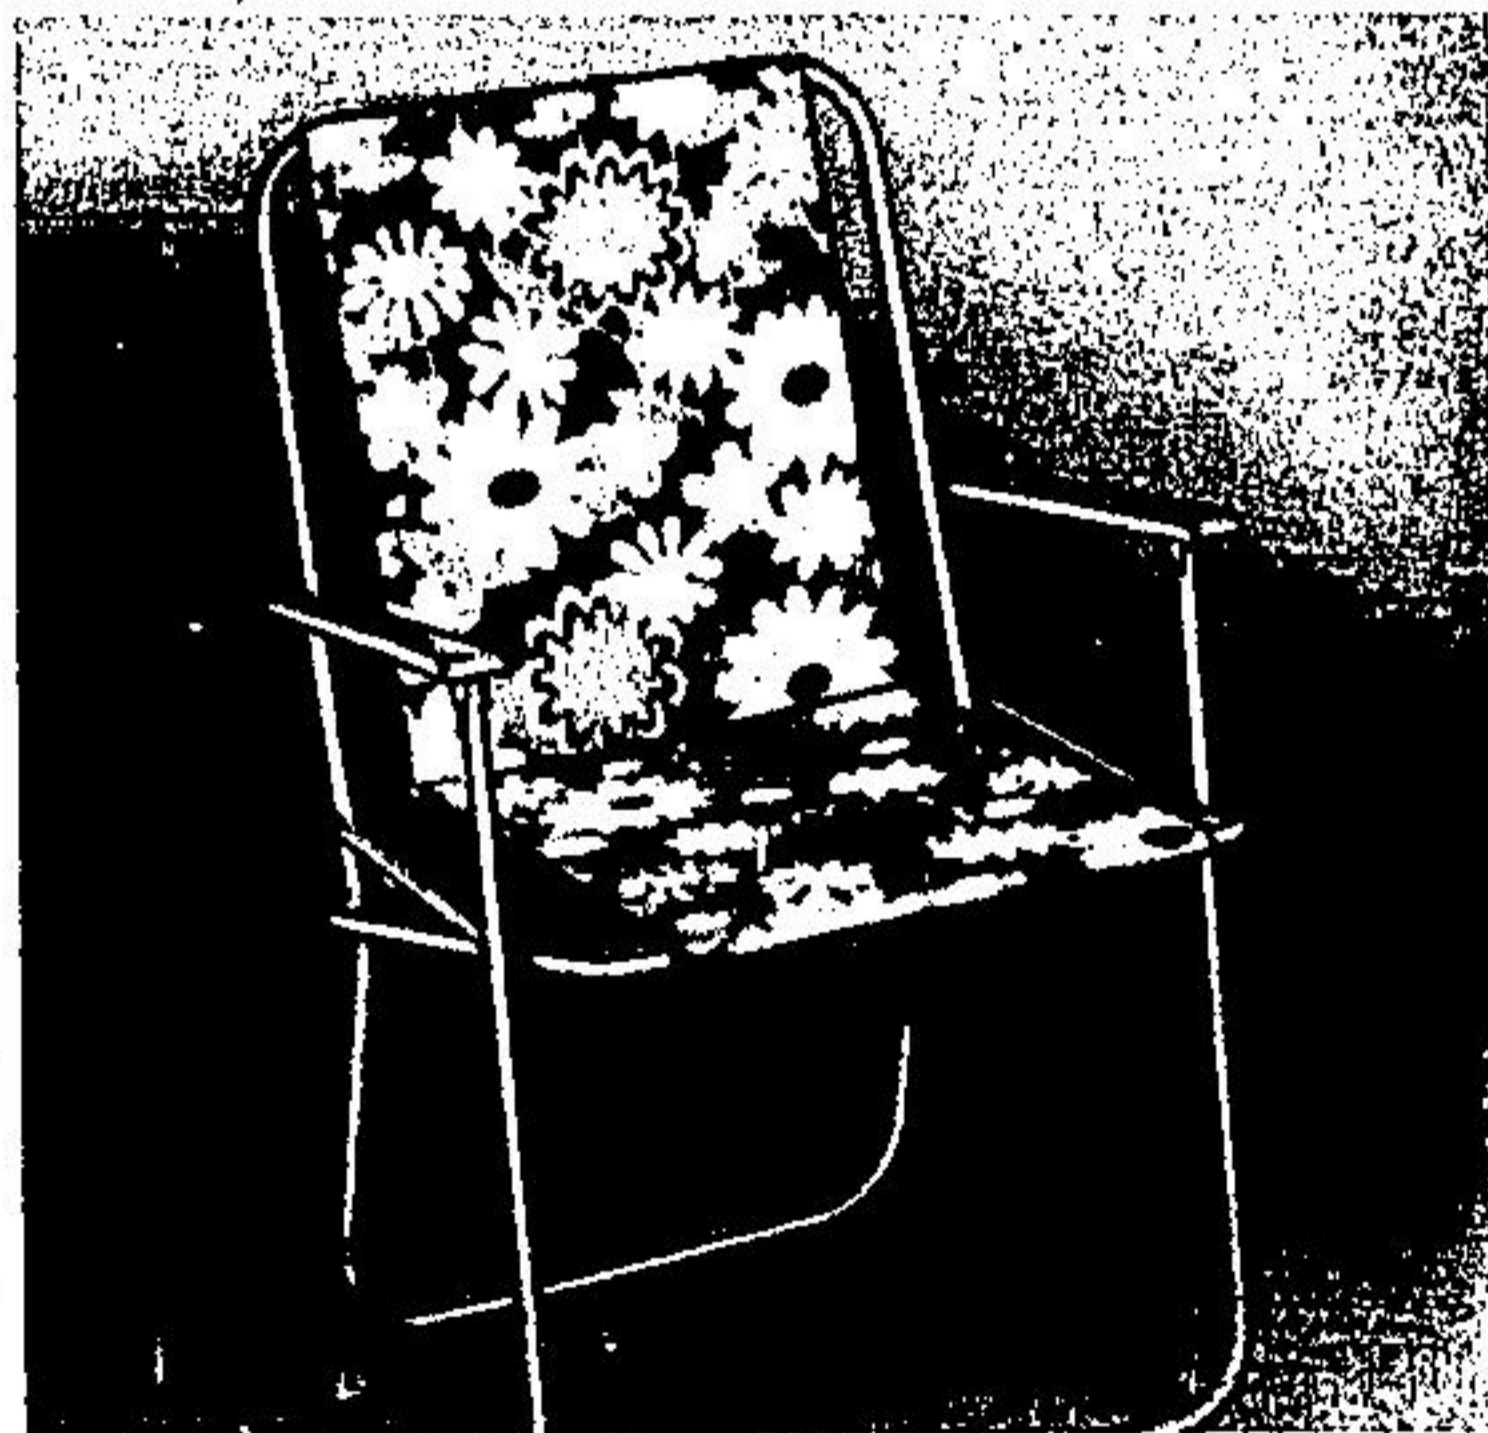

Save 14% to 20%
"Sorento" Tailored Panels

Polyester knit panels, delightfully sheer and fresh-looking in a beautiful "diamond" knit pattern. Hand washable in white, yellow and pink.

58" x 63" **4.97** ea. 58" x 83" **5.97** ea. 118" x 63" **9.97** ea.

58" x 45"
3.97 ea.

118" x 83"
11.97 ea.

Save 20% and 30%
First Quality Furniture Throws

Protect your furniture with these attractive throws in 100% cotton or acetate/polyester. Finished with braid or fringed edgings and foam backed to prevent slipping. Assorted patterns in brown, melon, gold, rust or natural. Machine-washable. Terrific selection at these low prices!

70" x 90"

12.77 to 21.57

70" x 120" **16.97 to 29.57**

70" x 140" **19.97 to 34.37**

Spring Tension Chair

Lightweight comfort! Folding chair with sturdy rust-protected heavy gauge steel frame, wood armrests. Colourful spring-suspended print canvas cover. Sturdy, relaxing!