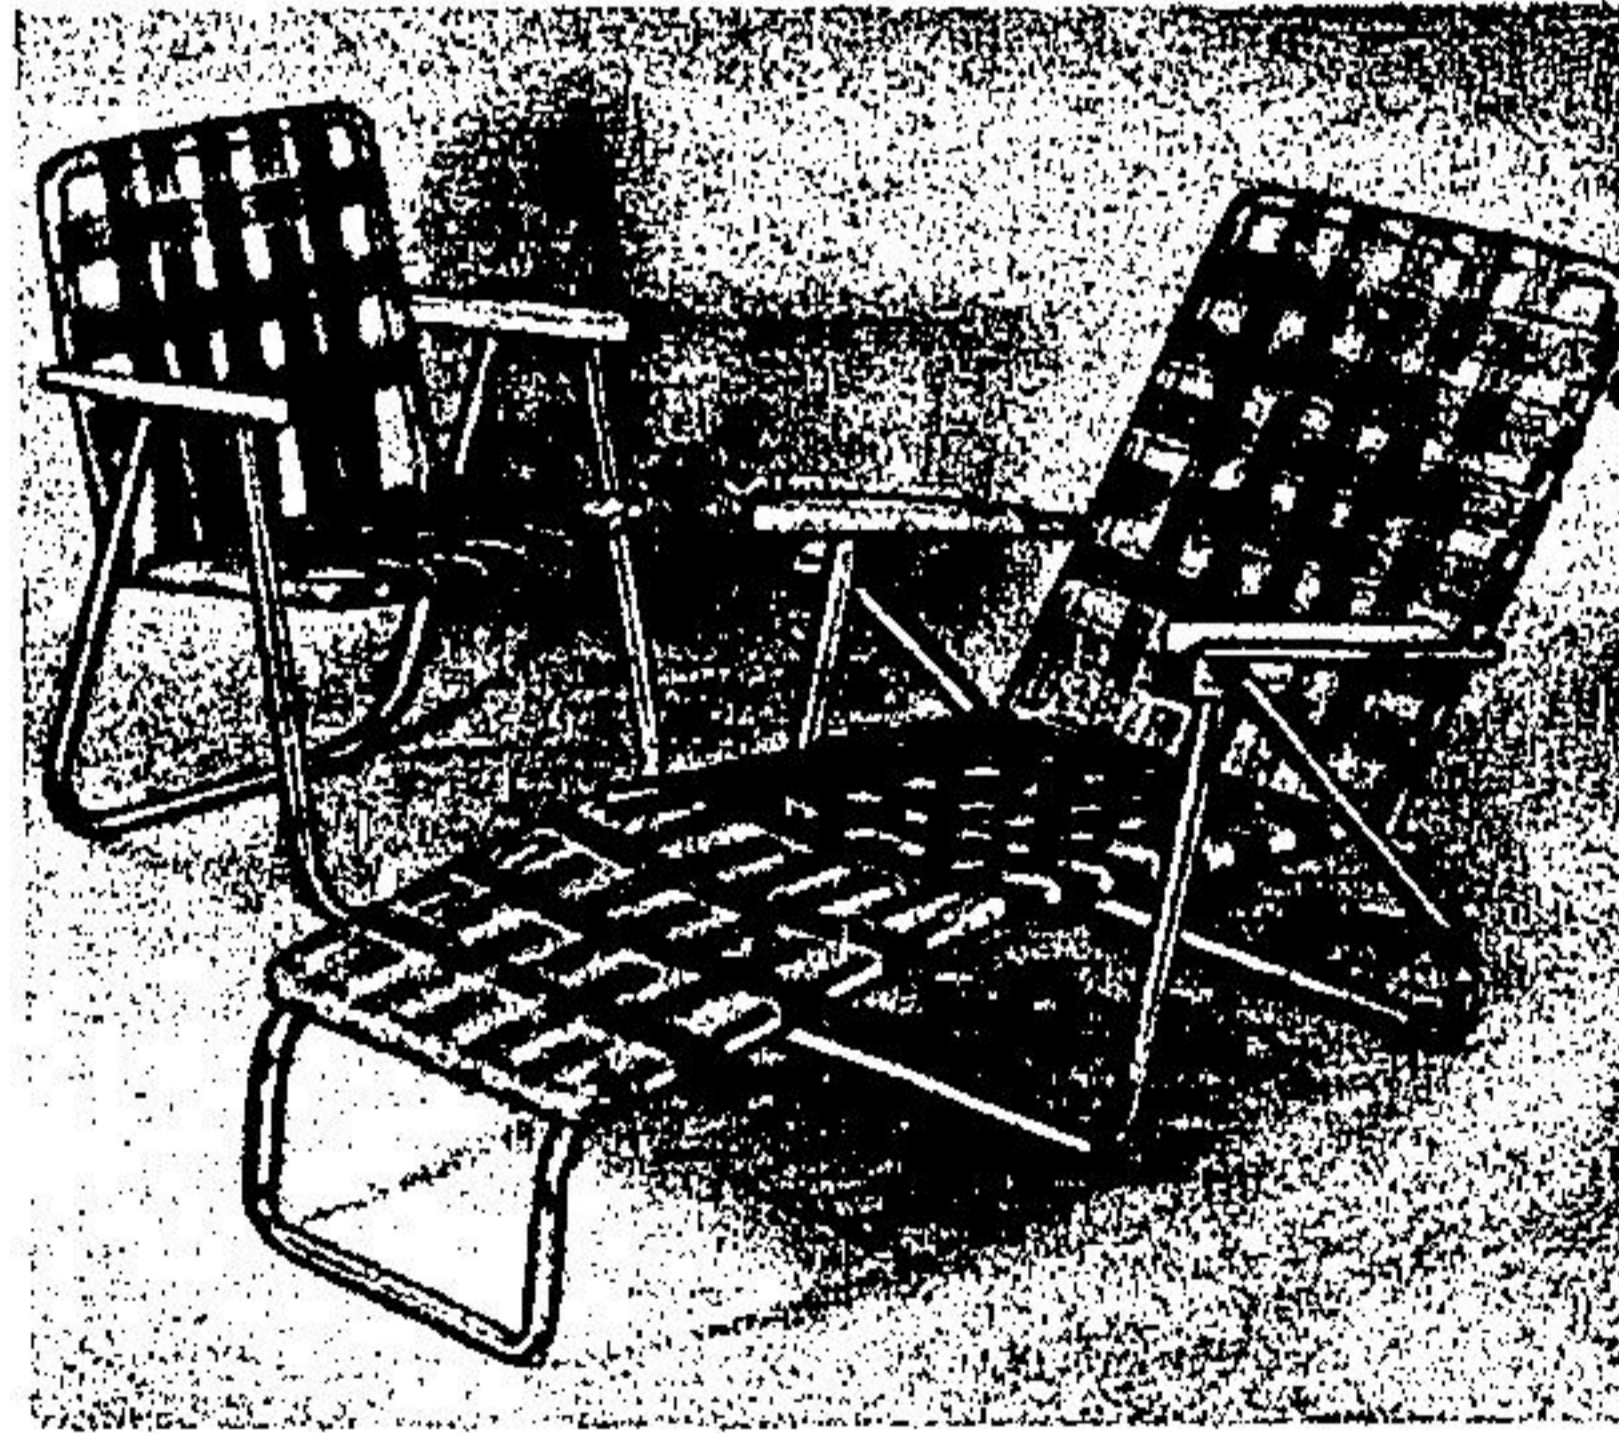

Save 14% to 20%
"Sorento" Tailored Panels

Polyester knit panels, delightfully sheer and fresh-looking in a beautiful "diamond" knit pattern. Hand washable in white, yellow and pink.

58" x 63" **4.97** ea. 58" x 83" **5.97** ea. 118" x 63" **9.97** ea.

58" x 45"
3.97 ea.

118" x 83"
11.97 ea.

Save 20% and 30%
First Quality Furniture Throws

Protect your furniture with these attractive throws in 100% cotton or acetate/polyester. Finished with braid or fringed edgings and foam backed to prevent slipping. Assorted patterns in brown, melon, gold, rust or natural. Machine-washable. Terrific selection at these low prices!

70" x 90"

12.77 to 21.57

70" x 120" **16.97 to 29.57**

70" x 140" **19.97 to 34.37**

Spring Tension Chair

Lightweight comfort! Folding chair with sturdy rust-protected heavy gauge steel frame, wood armrests. Colourful spring-suspended print canvas cover. Sturdy, relaxing!

5.97 ea.

Patio Chair Or Chaisette

Chair

Chaisette

Save
20%

6.88 ea.

15.88 ea.

Practical, roomy web chair and 5-position chaisette with tough aluminum frames, moulded plastic armrests and colourful vinyl webbing that resists fading and wear. 5 x 6 on chair, 5 x 15 on chaisette.