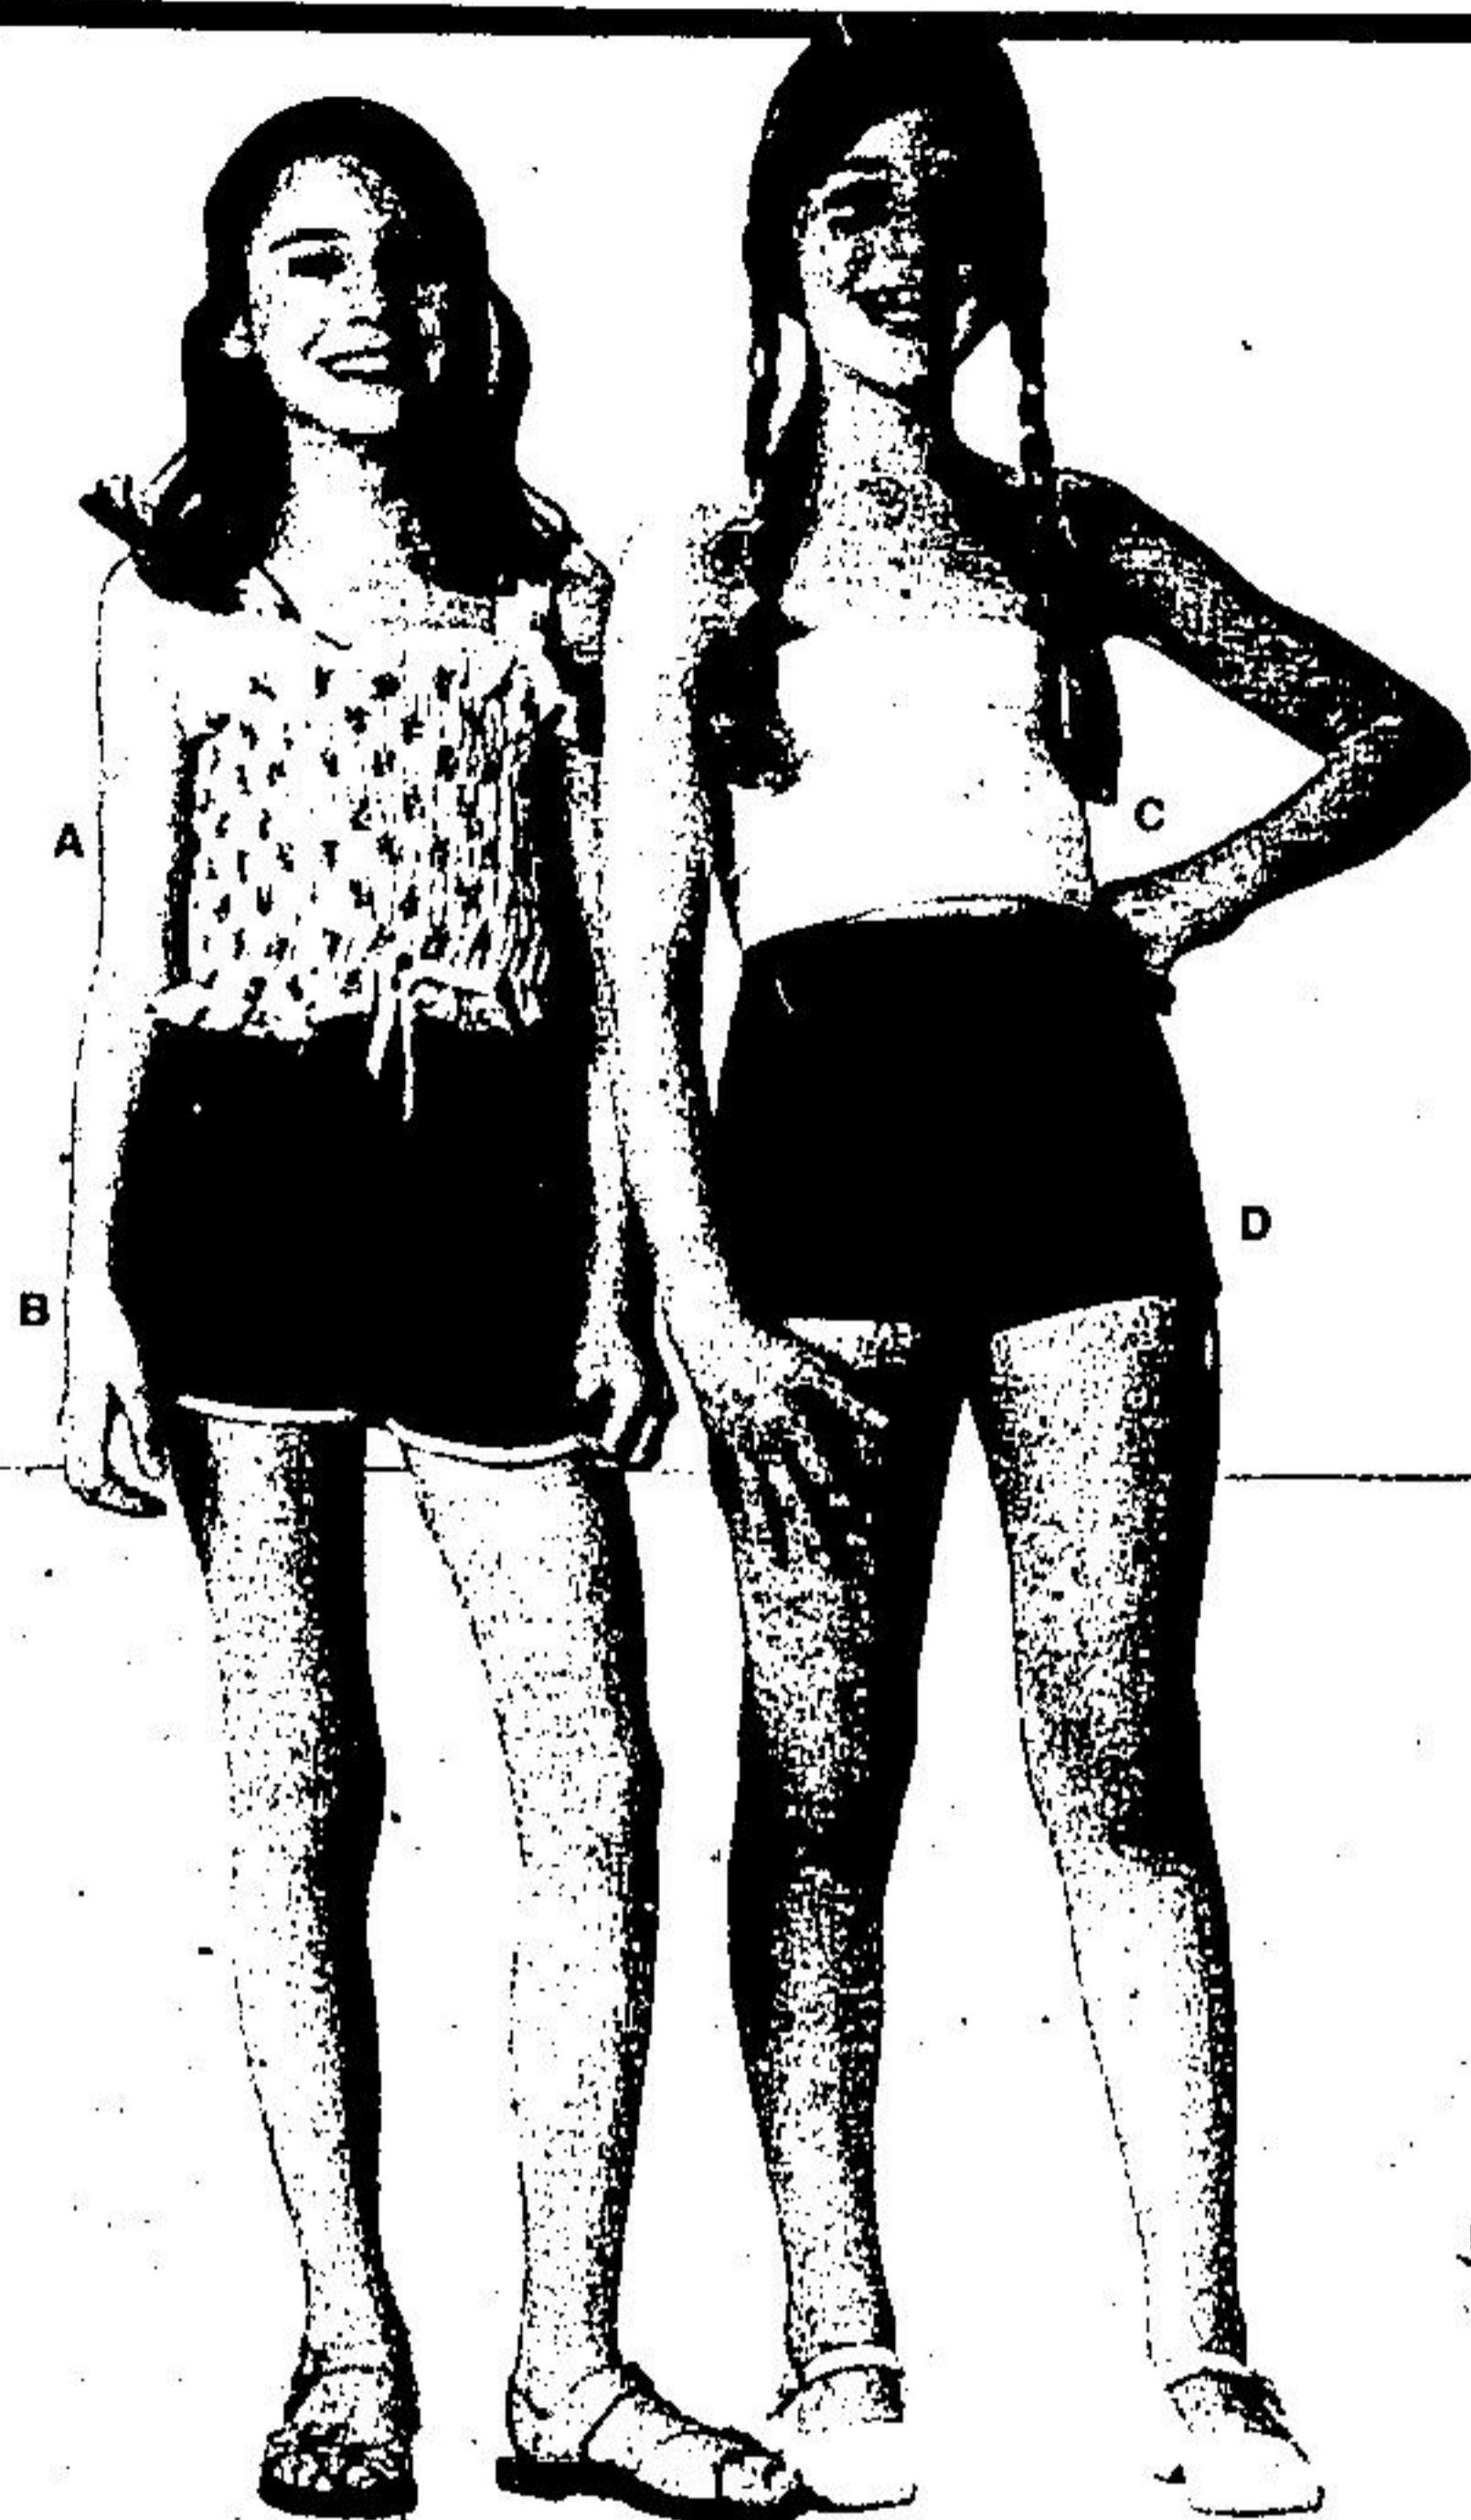

Sizzling July Savings for Your Sunshine Girls

A. Print Tube Tops

A sweet and feminine poly/cotton woven print top with elastic shirring and ribbon 'n' lace trim. Blue, pink, beige. Sizes 7-14. Also available in solids. Reg. 2.99

B. Snazzy Jogging Shorts

Summer-bright polyester/cotton jogging shorts have elastic waist and snappy contrast trim. Red, blue, navy, green. 8-14. Reg. 2.99

C. Sun-Loving Tube Tops

A shoulder-baring tube top of figure-hugging spandex. Roll-top styling in white or royal solids; gold, pink or fuchsia stripes. One size.

D. Soft Terry Shorts

Comfy lounge-or-play polyester terry pull-on shorts in sunny yellow, royal, fuchsia, others. S-M-L. (7-14). Reg. 2.99

Your Choice, A to D

1.97

ea.

E. Girls' Shortalls

She's all set for sun and fun in these one-piece polyester/cotton interlock shortalls. Elastic waist and top, contrast tie. Royal, yellow, fuchsia. S-M-L. Reg. 7.99

Cool style with trim tie straps on sun-baring shoulders and shirred bodices. Machine-washable polyester/cotton in a selection of bright solids or pretty prints! S-M-L. (7-14). Reg. 4.97

Your Choice E or F