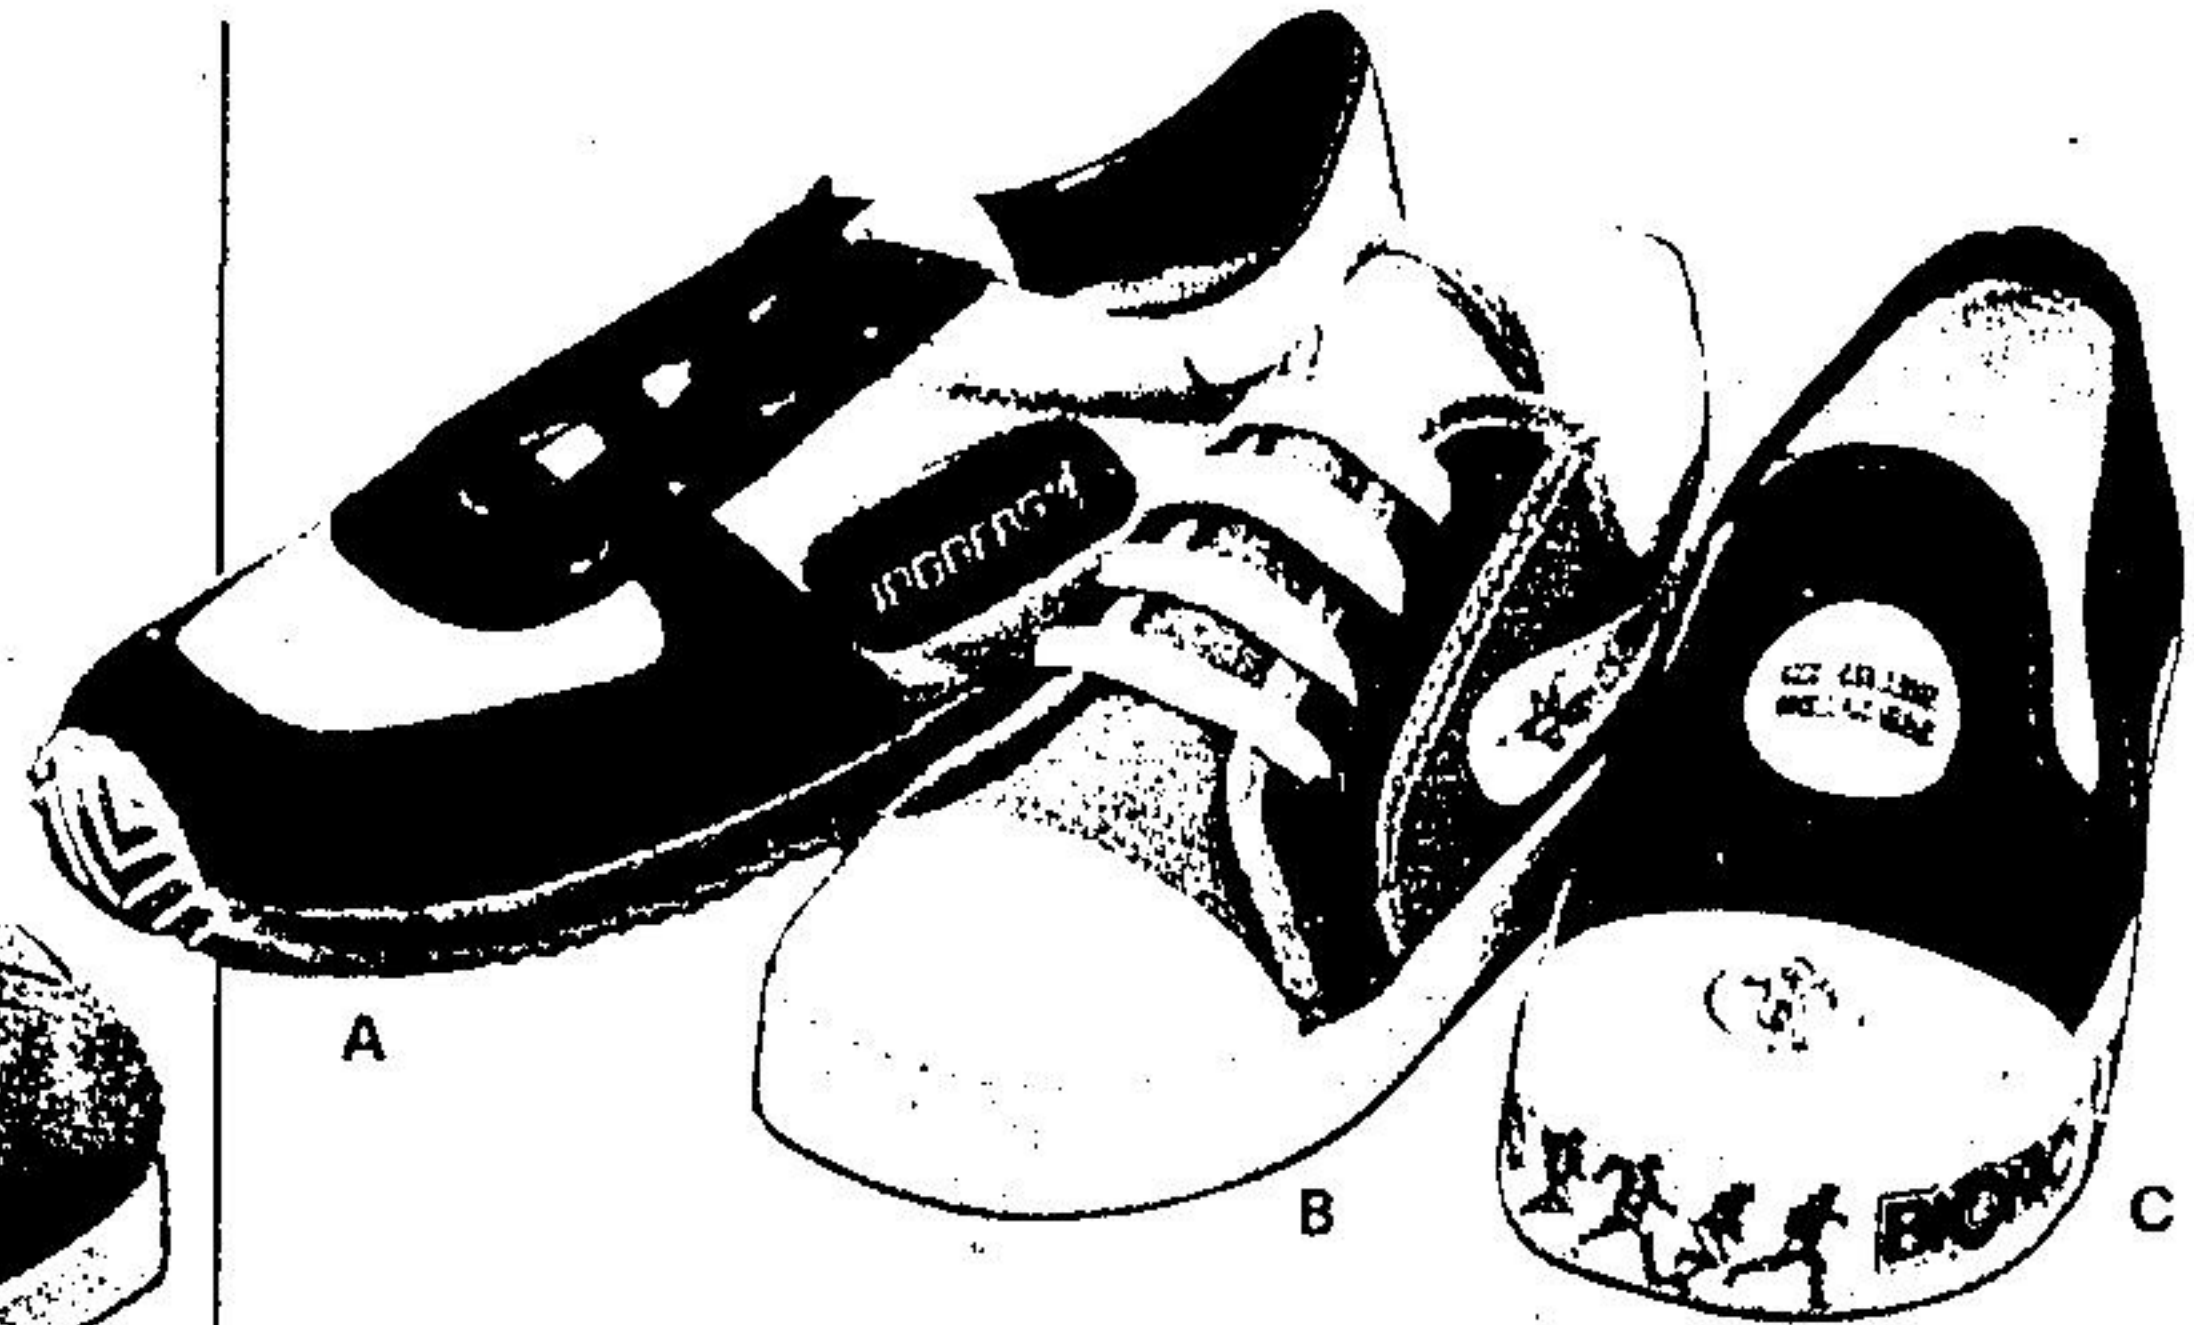

\$5 Off

Boys' Suede Sport Shoe

Reg. 17.99

12⁹⁷
pr.

A super-looking, super-comfortable shoe at a terrific saving! Features navy suede uppers with flashy yellow stripes and lacing, cushion insole, topline and arch support and thick traction-tread sole. Sizes 3 to 6.

**A- Save Over 20%
Juniors'
Nylon Jogger**
Reg. 12.97

9⁹⁷
pr.

Sturdy nylon upper, set off with suede-look trim, cushion collar, insole and arch support, country-style herringbone sole. Assorted colours. 11-3.

3⁹⁷
pr.

Novelty side-gore sneaker with rubber sole & bumper, cushion insole and arch support, novelty applique trim. Navy. Sizes 5-12.

50% OFF our
reg. prices
Summer Shoe Clearance

From June 26th through July 2nd while quantities last