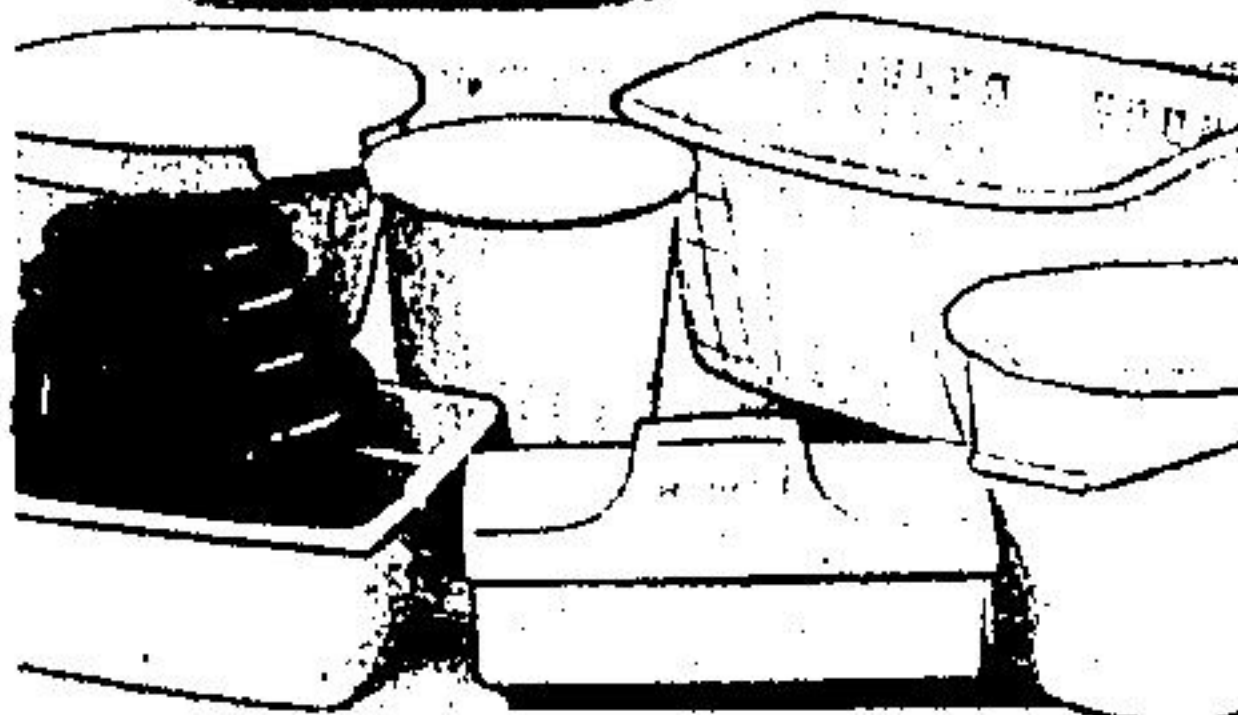

Reg. 9.97

7.97
ea.

Extra heavy aluminum 10" frypan with polished exterior and DuPont approved "Silverstone" non-stick interior.

"Sterilite" Plastics

Your Choice

1.27
ea.

Choice of 4-pce. mixing bowl set, contoured dishpan, utility tub, round wastebasket in wicker design, 11.5 litre spout pail, rectangular laundry basket or handy caddy!

3.97
set

"Gourmet Garden" Sets

Beverage set includes 2.5 L pitcher, 6 glasses. Salad set has large serving bowl, fork & spoon, 4 individual bowls.

Your Choice

3.97
7-Pce. Plastic Set

Buffet Plate Or Mug

Attractive "Sterilite" plastic buffet plate approx. 11" x 10" x 3/4" or coffee mug.