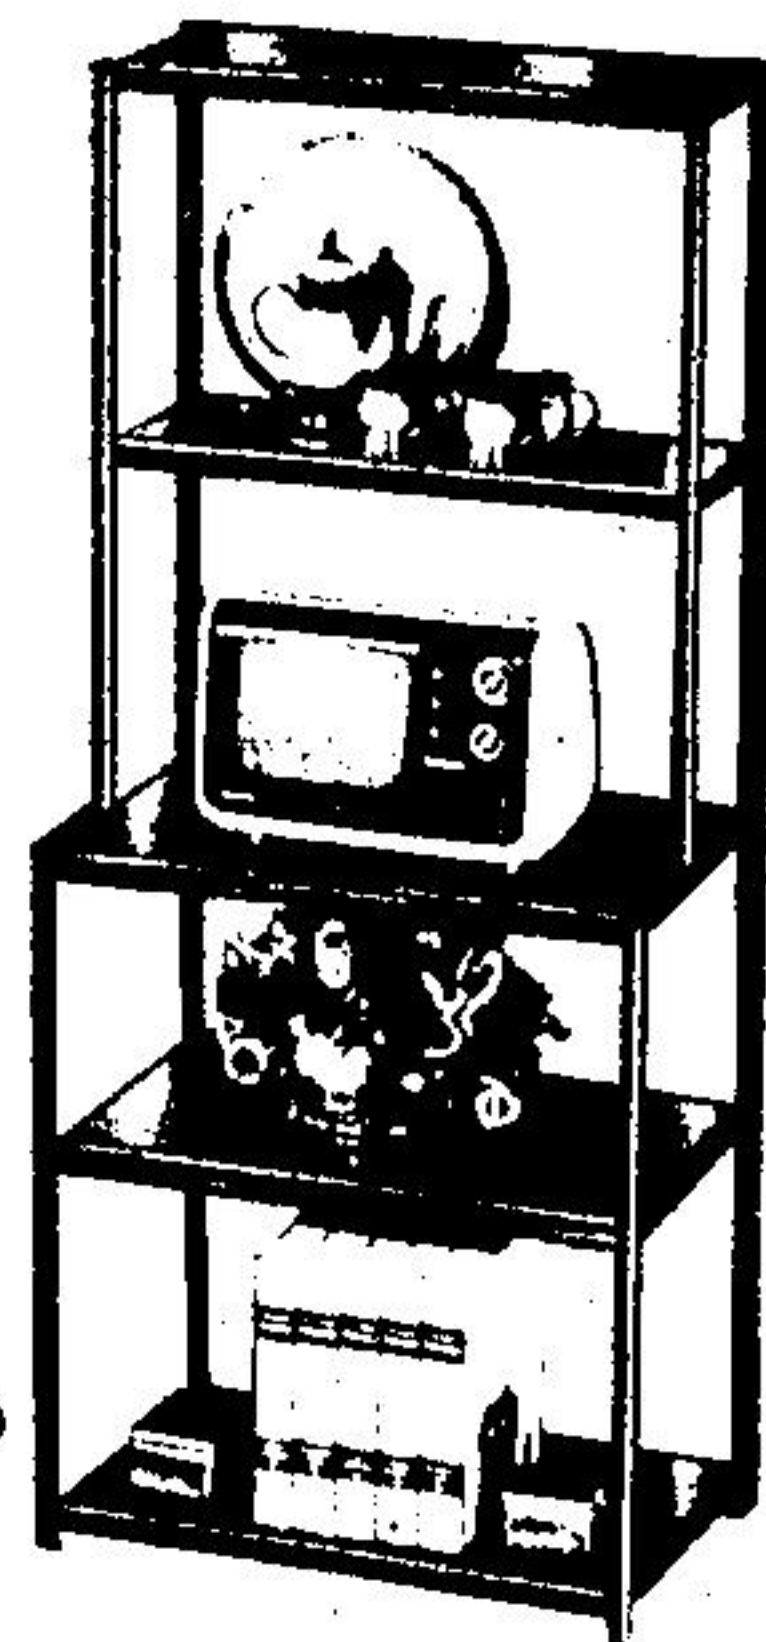

#### B- 5-Shelf Bookcase

App. 54-1/2" H x 24" L x 12" D

Corner unit  
Save 20%  
Reg. 49.95

Bookcase  
Save 20%  
Reg. 54.95

**\$39** ea.  
**\$44** ea.

#### D- 5-Shelf Hutch

2 shelves 10" D; 3 shelves 16" D. App. 24" L x 60" H.

Save Over 25%  
Reg. 26.95 & 27.95

Your choice, C or D

**19<sup>97</sup>** ea.

Because of floor space limitations, some items, sizes and/or colours shown on this page may not be available in all our stores