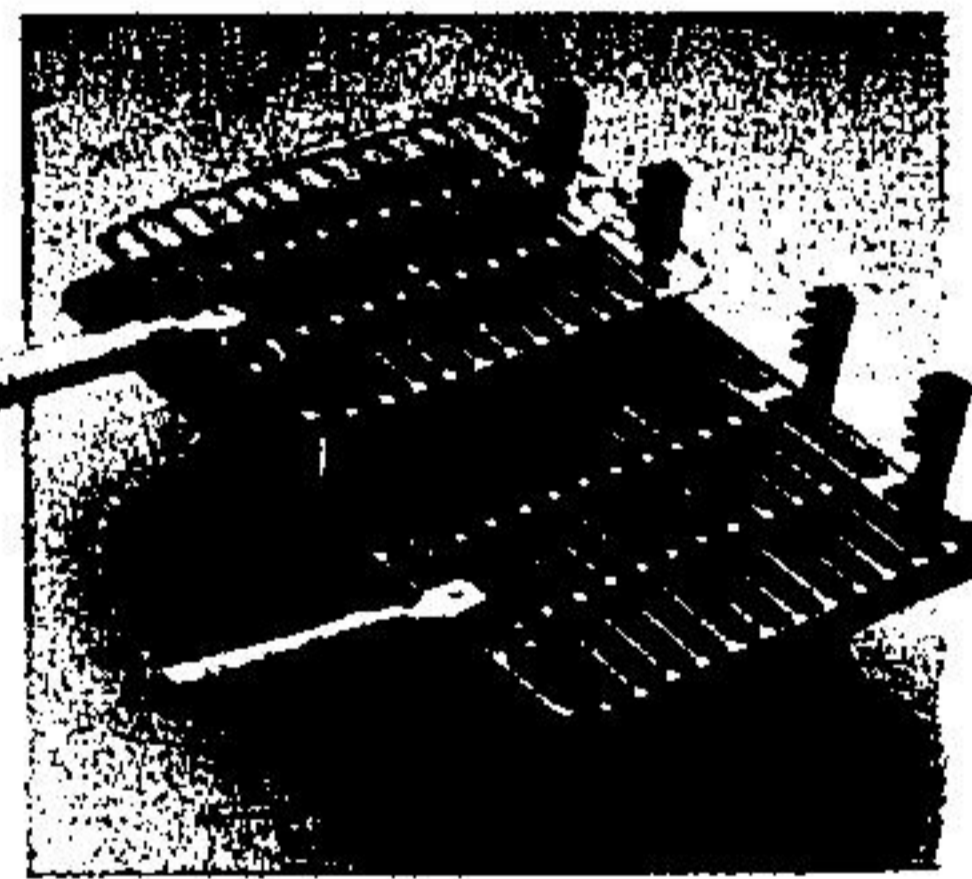

5-Piece "Newport" Set 89.97 set

Includes 2 adult floral pattern sling chairs, 32" white metal table with cover and big 6-ft. manually operated umbrella with 2 1/2" fringe. All feature shiny weather-resistant aluminum frames, wipe-clean vinyl covers in "Newport" pattern.

"Newport" Padded Chair 19.97 ea.
 (Not shown) Foam padded chair with folding aluminum frame. Vinyl cover matches Newport set.

"Newport" Chaise Lounge 36.97 ea.
 (Not shown) Adjustable, weather-resistant frame with thick foam mattress. Vinyl cover matches Newport set.

5-Position Chaisette 16.97 ea.
 Sturdy 5 x 15 web chaisette with tubular aluminum frame, moulded plastic armrests and durable vinyl webbing.

Folding Patio Chair 6.88 ea.
 Attractive and practical! Sturdy aluminum frame, moulded plastic armrests and 5 x 6 weather-resistant vinyl webbing.