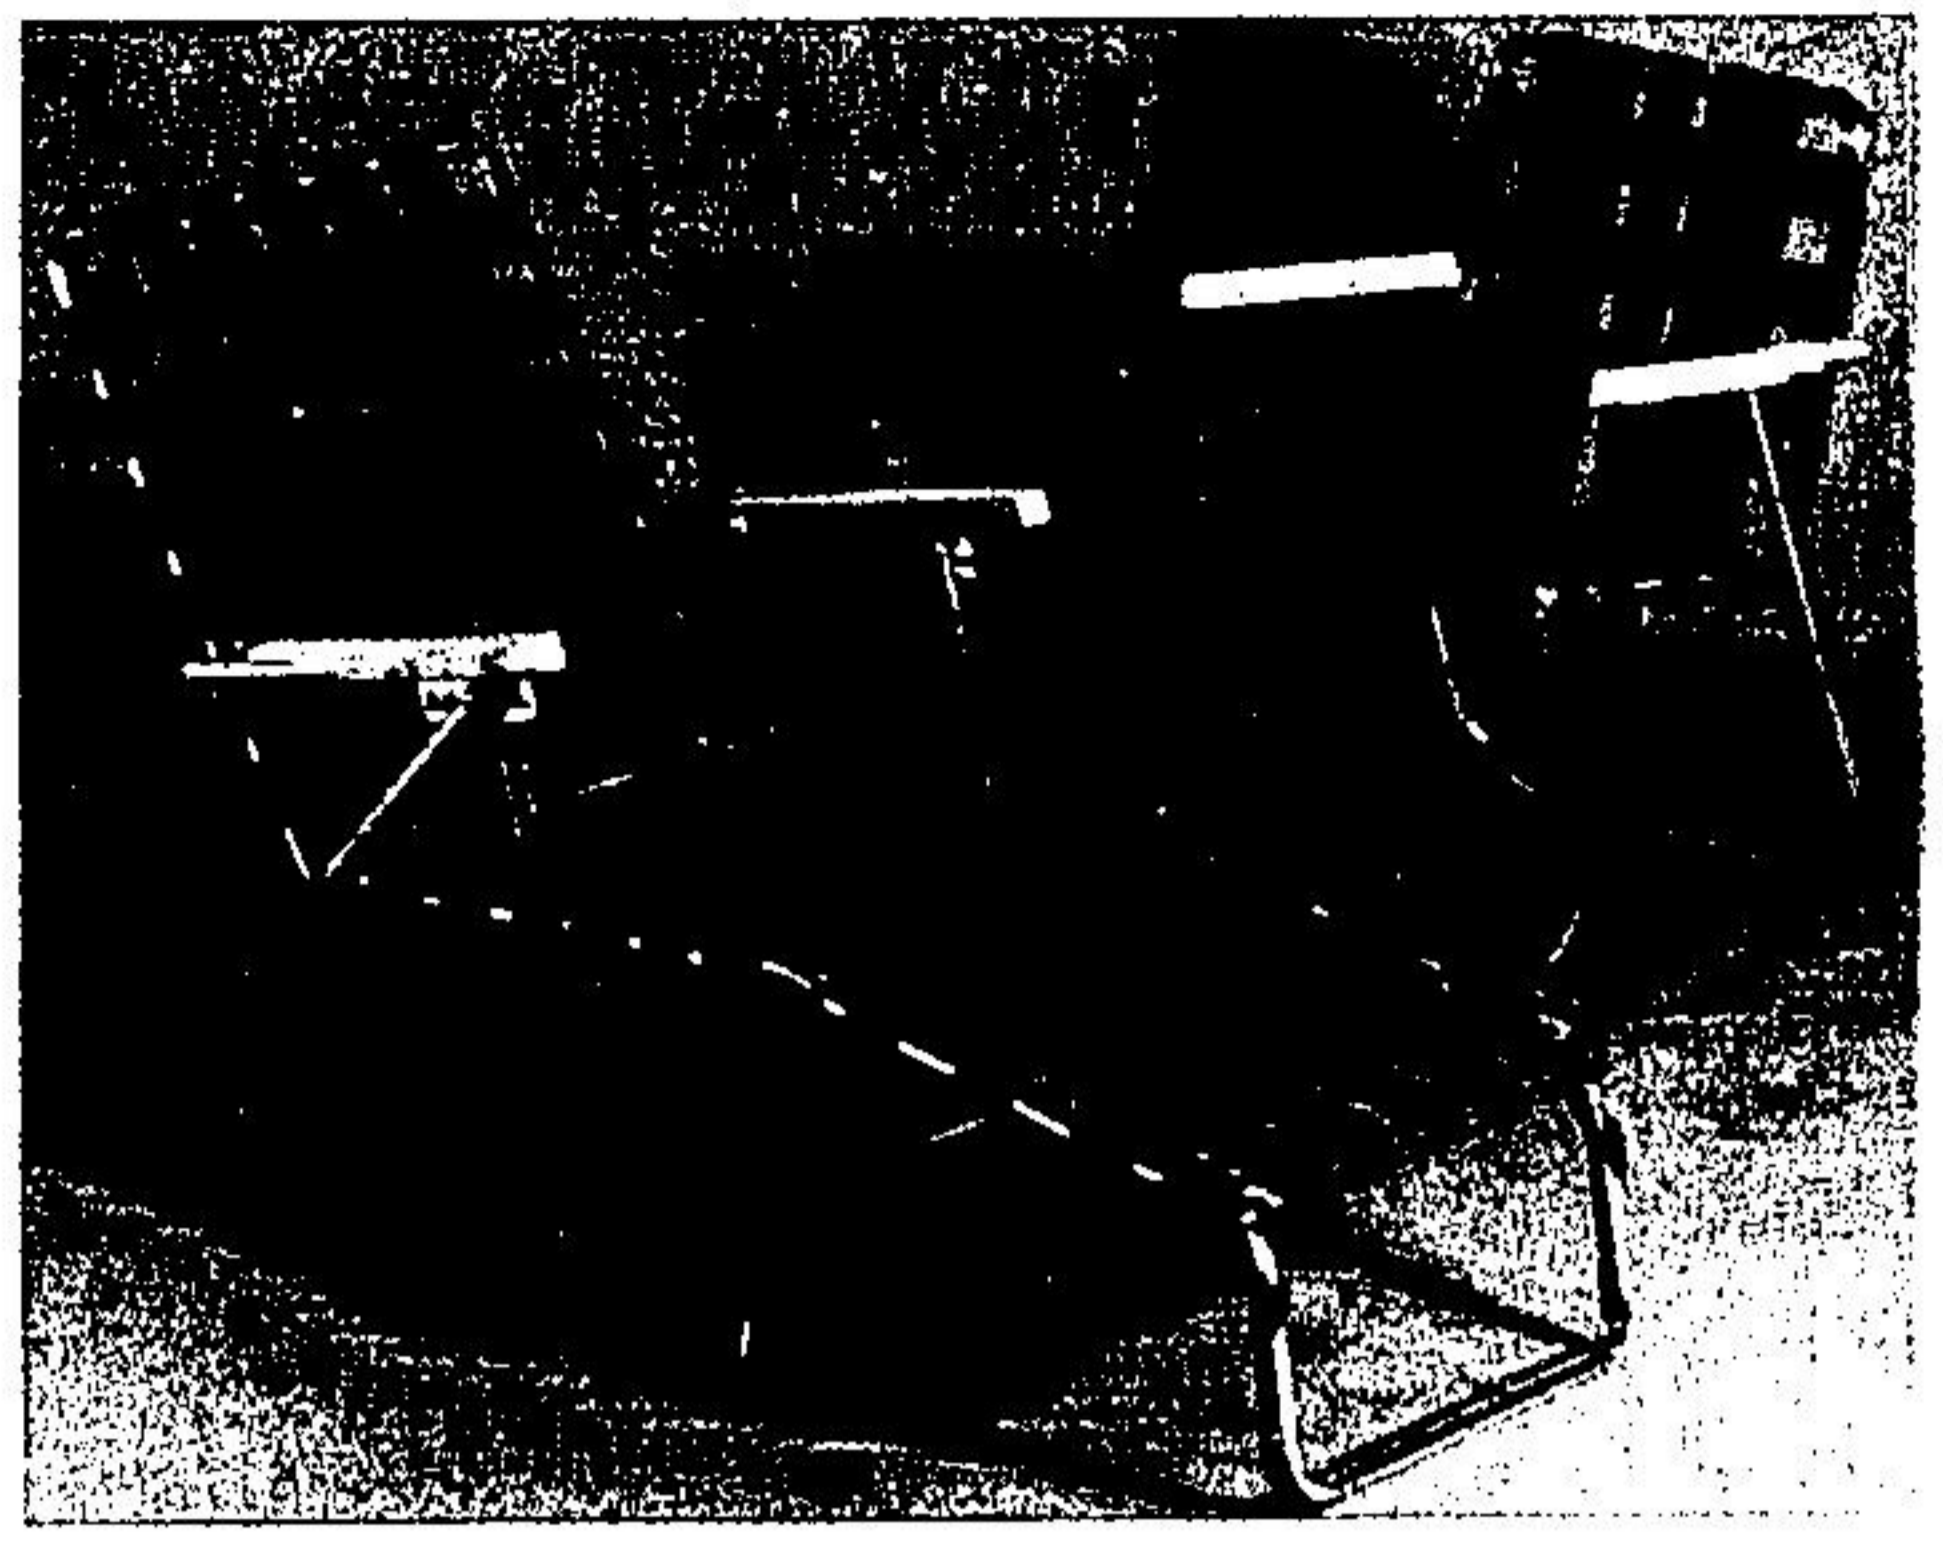

5-Piece "Newport" Set 89.97 set

Includes 2 adult floral pattern sling chairs, 32" white metal table with cover and big 6-ft. manually operated umbrella with 2 1/2" fringe. All feature shiny weather-resistant aluminum frames, wipe-clean vinyl covers in "Newport" pattern.

"Newport" Padded Chair 19.97 ea.
 (Not shown) Foam padded chair with folding aluminum frame. Vinyl cover matches Newport set.

"Newport" Chaise Lounge 36.97 ea.
 (Not shown) Adjustable, weather-resistant frame with thick foam mattress. Vinyl cover matches Newport set.

5-Position Chaisette 16.97 ea.
 Sturdy 5 x 15 web chaisette with tubular aluminum frame, moulded plastic armrests and durable vinyl webbing.

Folding Patio Chair 6.88 ea.
 Attractive and practical! Sturdy aluminum frame, moulded plastic armrests and 5 x 6 weather-resistant vinyl webbing.