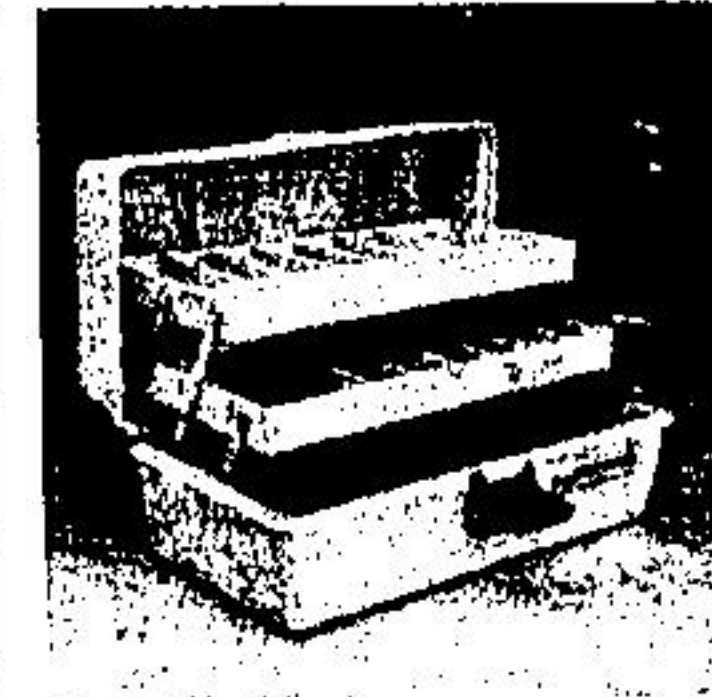

Save \$3 "Zebco" Fishing Kits

Reg. 17.99

14⁹⁷

kit

Freshwater spincast or spinning kits include "Zebco" rod, reel and line for great results.

Save \$3 "Old Pal" Tackle Box

Reg. 9.99

6⁹⁷

ea.

Compact, lockable 2-tray box with 15 compartments, draw-down latch and pin hinges. App. 12 1/4" x 7 1/4" x 5 1/4".

Save 12.22 "Cooper 240" Glove

Reg. 39.99

27⁷⁷

ea.

"Black Diamond" fielder's glove of steer hide with felt padding, leather lining, rawhide lacing. Color-black.