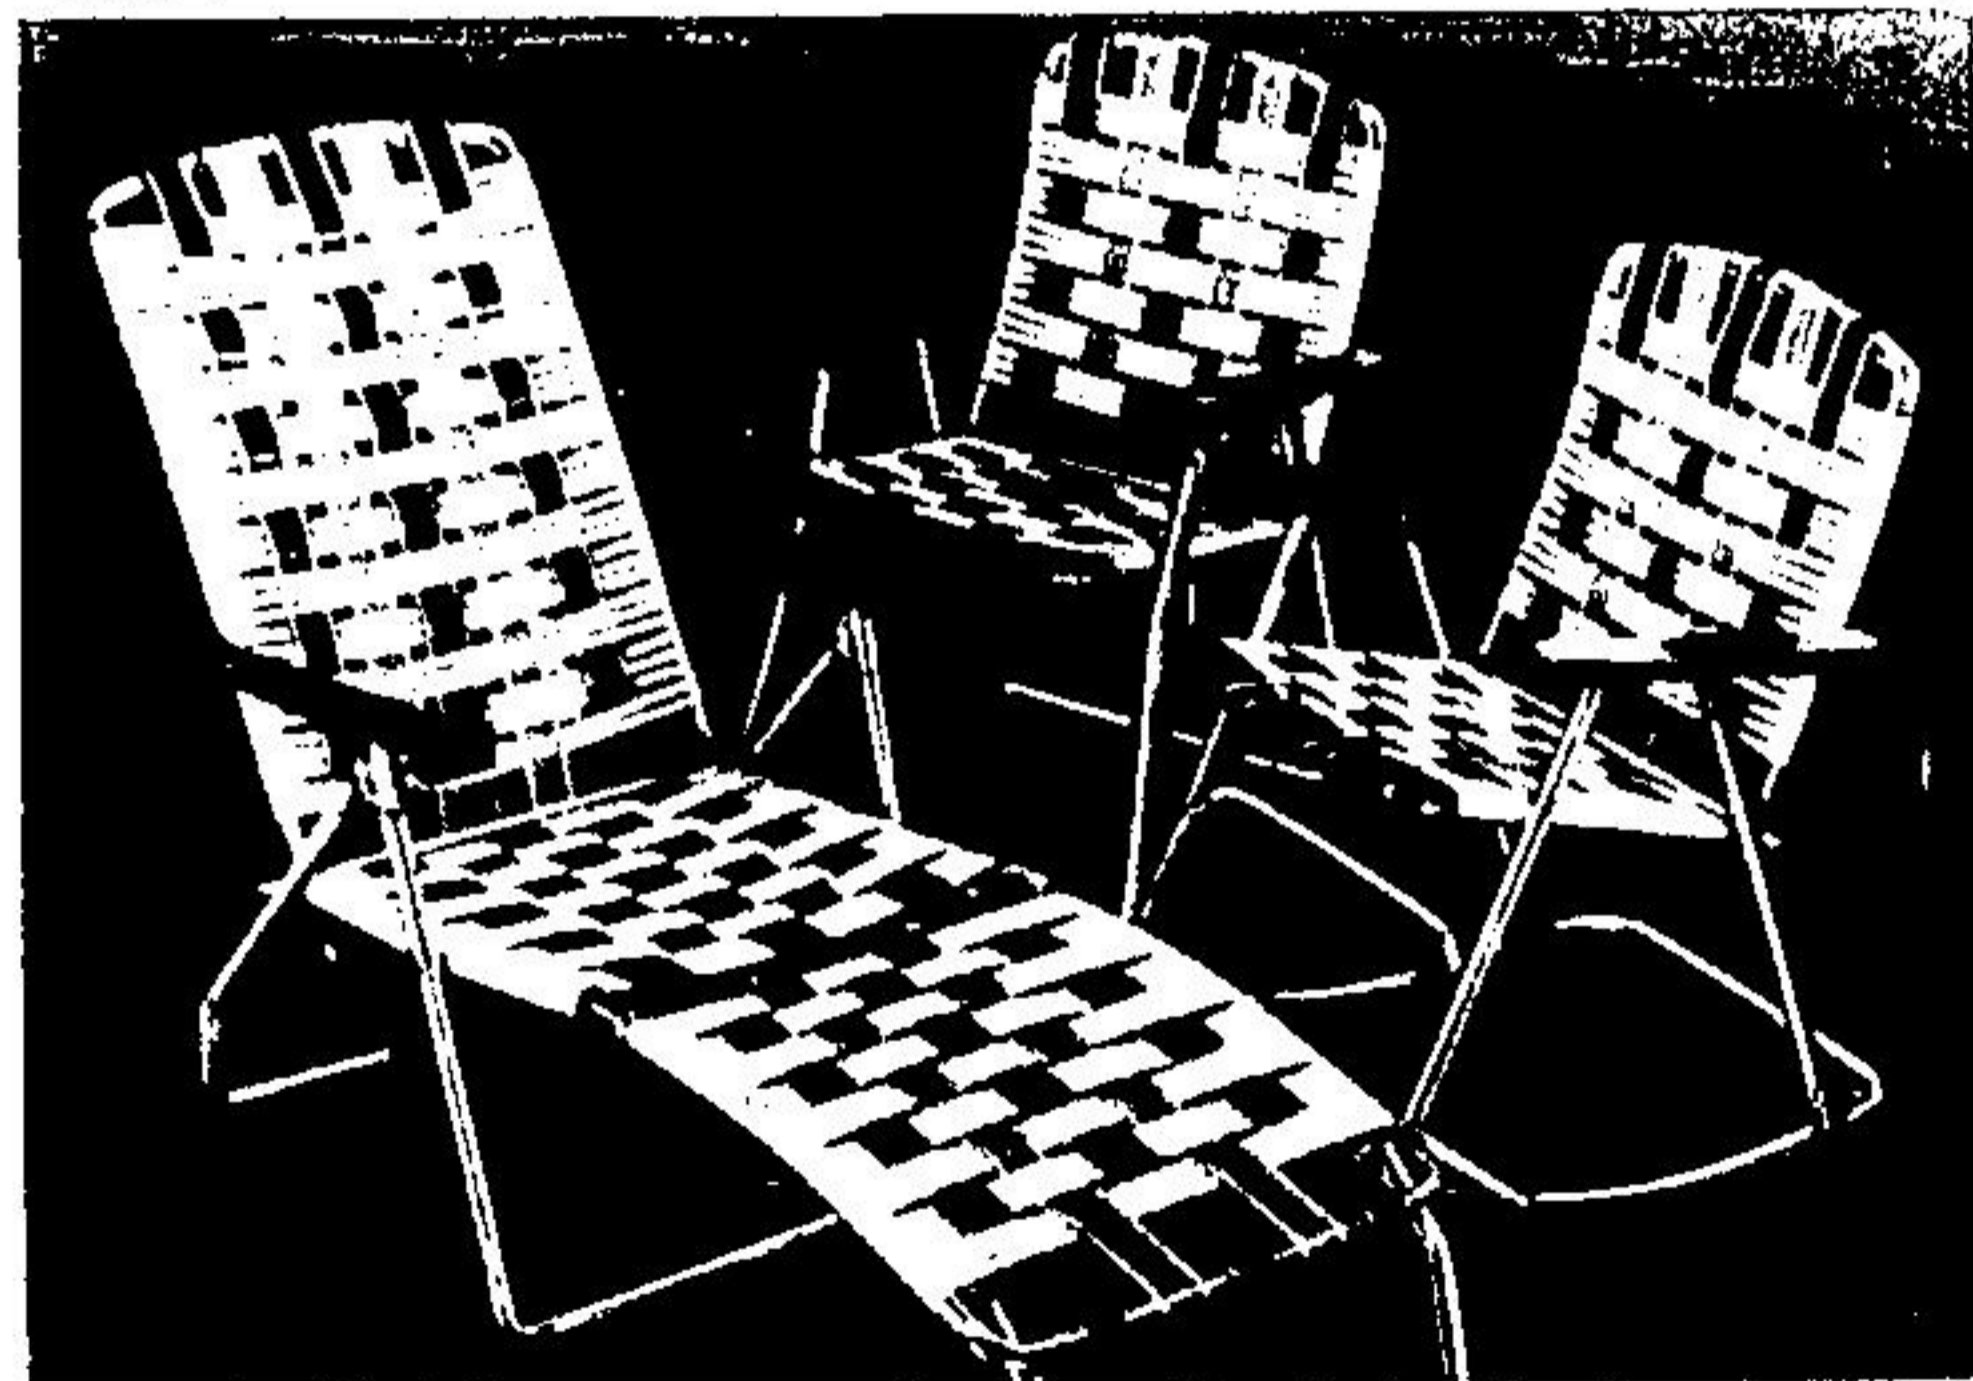

Mother's Day Relaxing Savings

5-Pce. "Whittier" Ensemble Save 31.99

\$188

set

Picnic at home and save gas! Lawn ensemble includes 2 foam-padded chairs, 42" table with cover and big 8-1/2 ft. 12-rib crank lift umbrella. All feature weather-resistant aluminum frames with wipe-clean vinyl covers in "Whittier" floral patterns. Terrace plate extra.

Individually priced at:

Padded chair 42" Patio table
24.97.. 32.97..

"Whittier" Layflat Lounge

App. 25" x 75" 8-position lounge features weather-resistant aluminum frame and 6" easy-rolling wheels. 4" foam mattress has wipe-clean vinyl cover in "Whittier" floral pattern.

Save \$15

59.97..

Deluxe Tube & Strap Patio Furniture

19.97 chair
Copolymer webbing interwoven with PVC tubing. Sturdy tubular aluminum frame with reinforced armrests. Multi-coloured.

34.97 chaise
Sturdy outdoor chaise to match tube and strap chair. Cushiony comfort in the great outdoors! Multi-coloured.