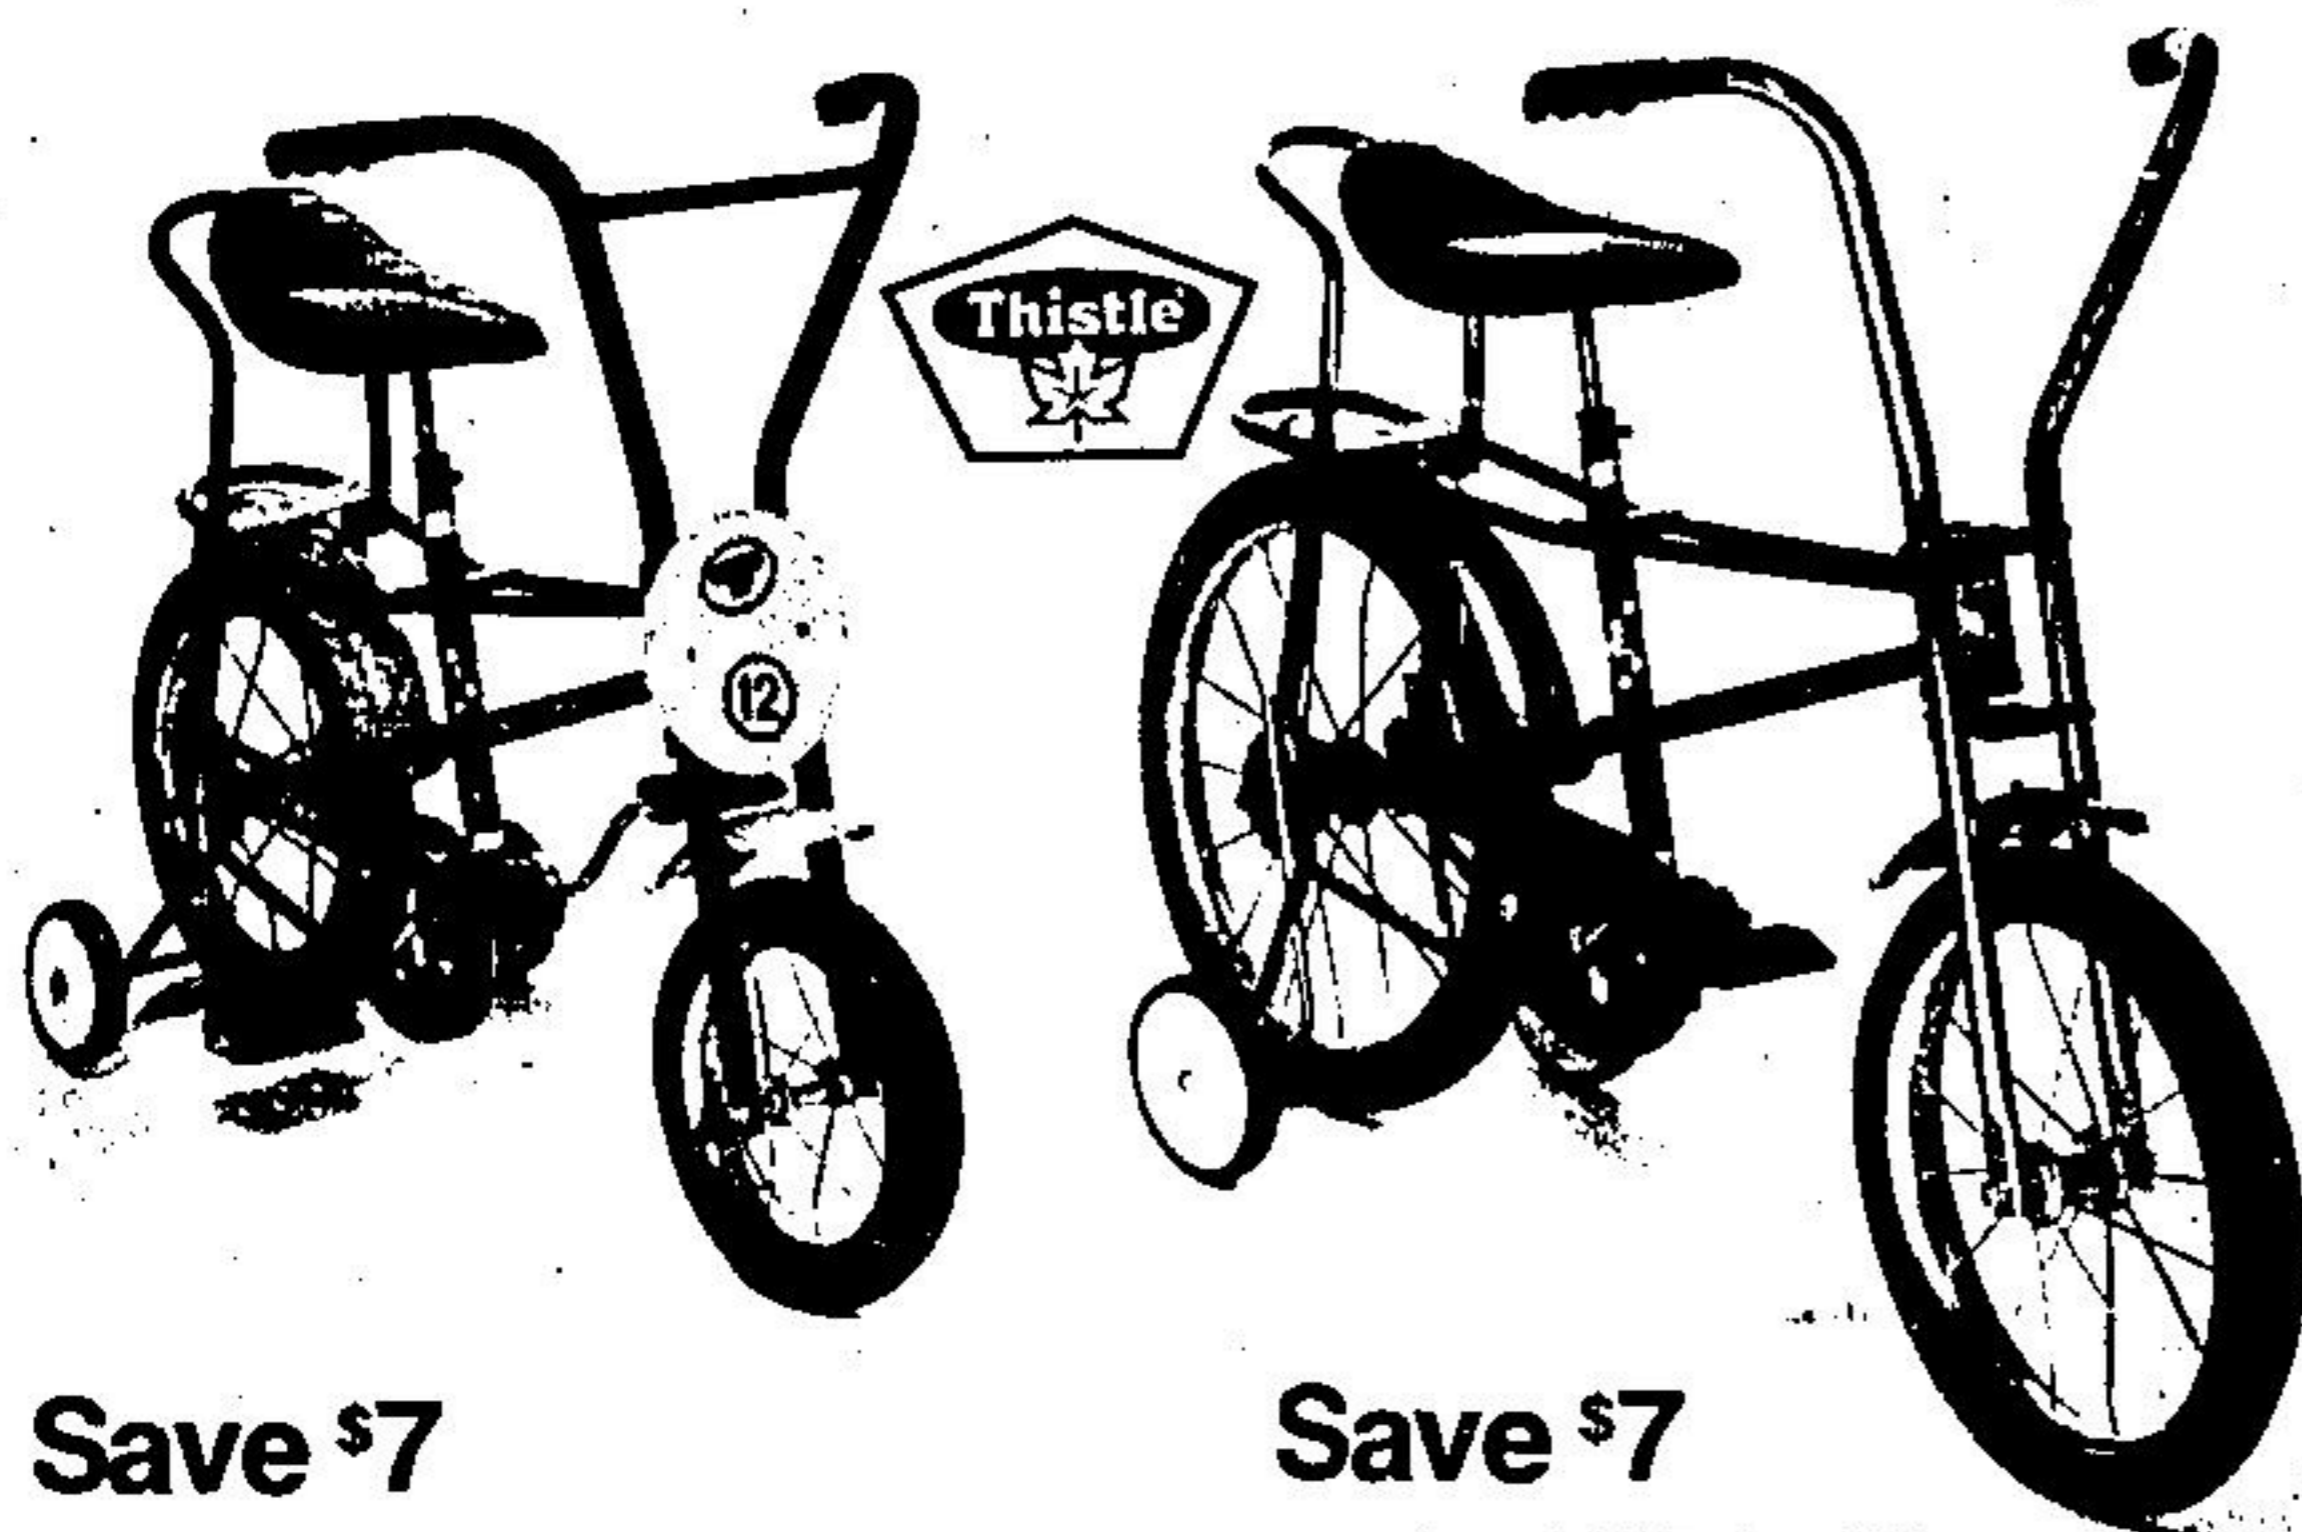

Infants' Short Sets

Colourful tops and pull-on shorts in easy-care polyester/cotton featuring assorted novelty prints. Great colour choice. 12-14 mos.

Reg. 5.99

3⁹⁷ set

Save 25%

Infants' Knit Tops

Solid baby shades or screen prints in 100% cotton or polyester/cotton. Short sleeve style in white, yellow, blue or pink. 12-18-24 mos.

Reg. 1.97

1⁴⁷ ea.

Infants' Shorts

Jogging style shorts in easy-care polyester/cotton. Elastic waist and contrast piping. Colour choice. 12-18-24 mos.

Reg. 2.97

2⁴⁷ ea.

Save \$7

12" Jr. MX Bike

- Rugged motocross look
- Adjustable stabilizer wheels
- Padded banana saddle
- Motor cycle type handlebars
- Chain guard
- Number plate.

Reg. 49.99

42⁹⁷ ea.

Save \$7

16" "Maverick" Deluxe Bike

- Sidewalk model with removable stabilizer wheels
- Padded banana saddle
- "Shimano" coaster brakes
- Chain guard
- Chromed handlebars.

Reg. 59.99

52⁹⁷ ea.

Save \$4

Kiddies' 10" Trike

Lightweight sidewalk tricycle with metal frame, adjustable seat and app. 10" front wheel. Easily assembled.

Reg. 17.99

13⁹⁷ ea.

Kiddies' 10" Trike