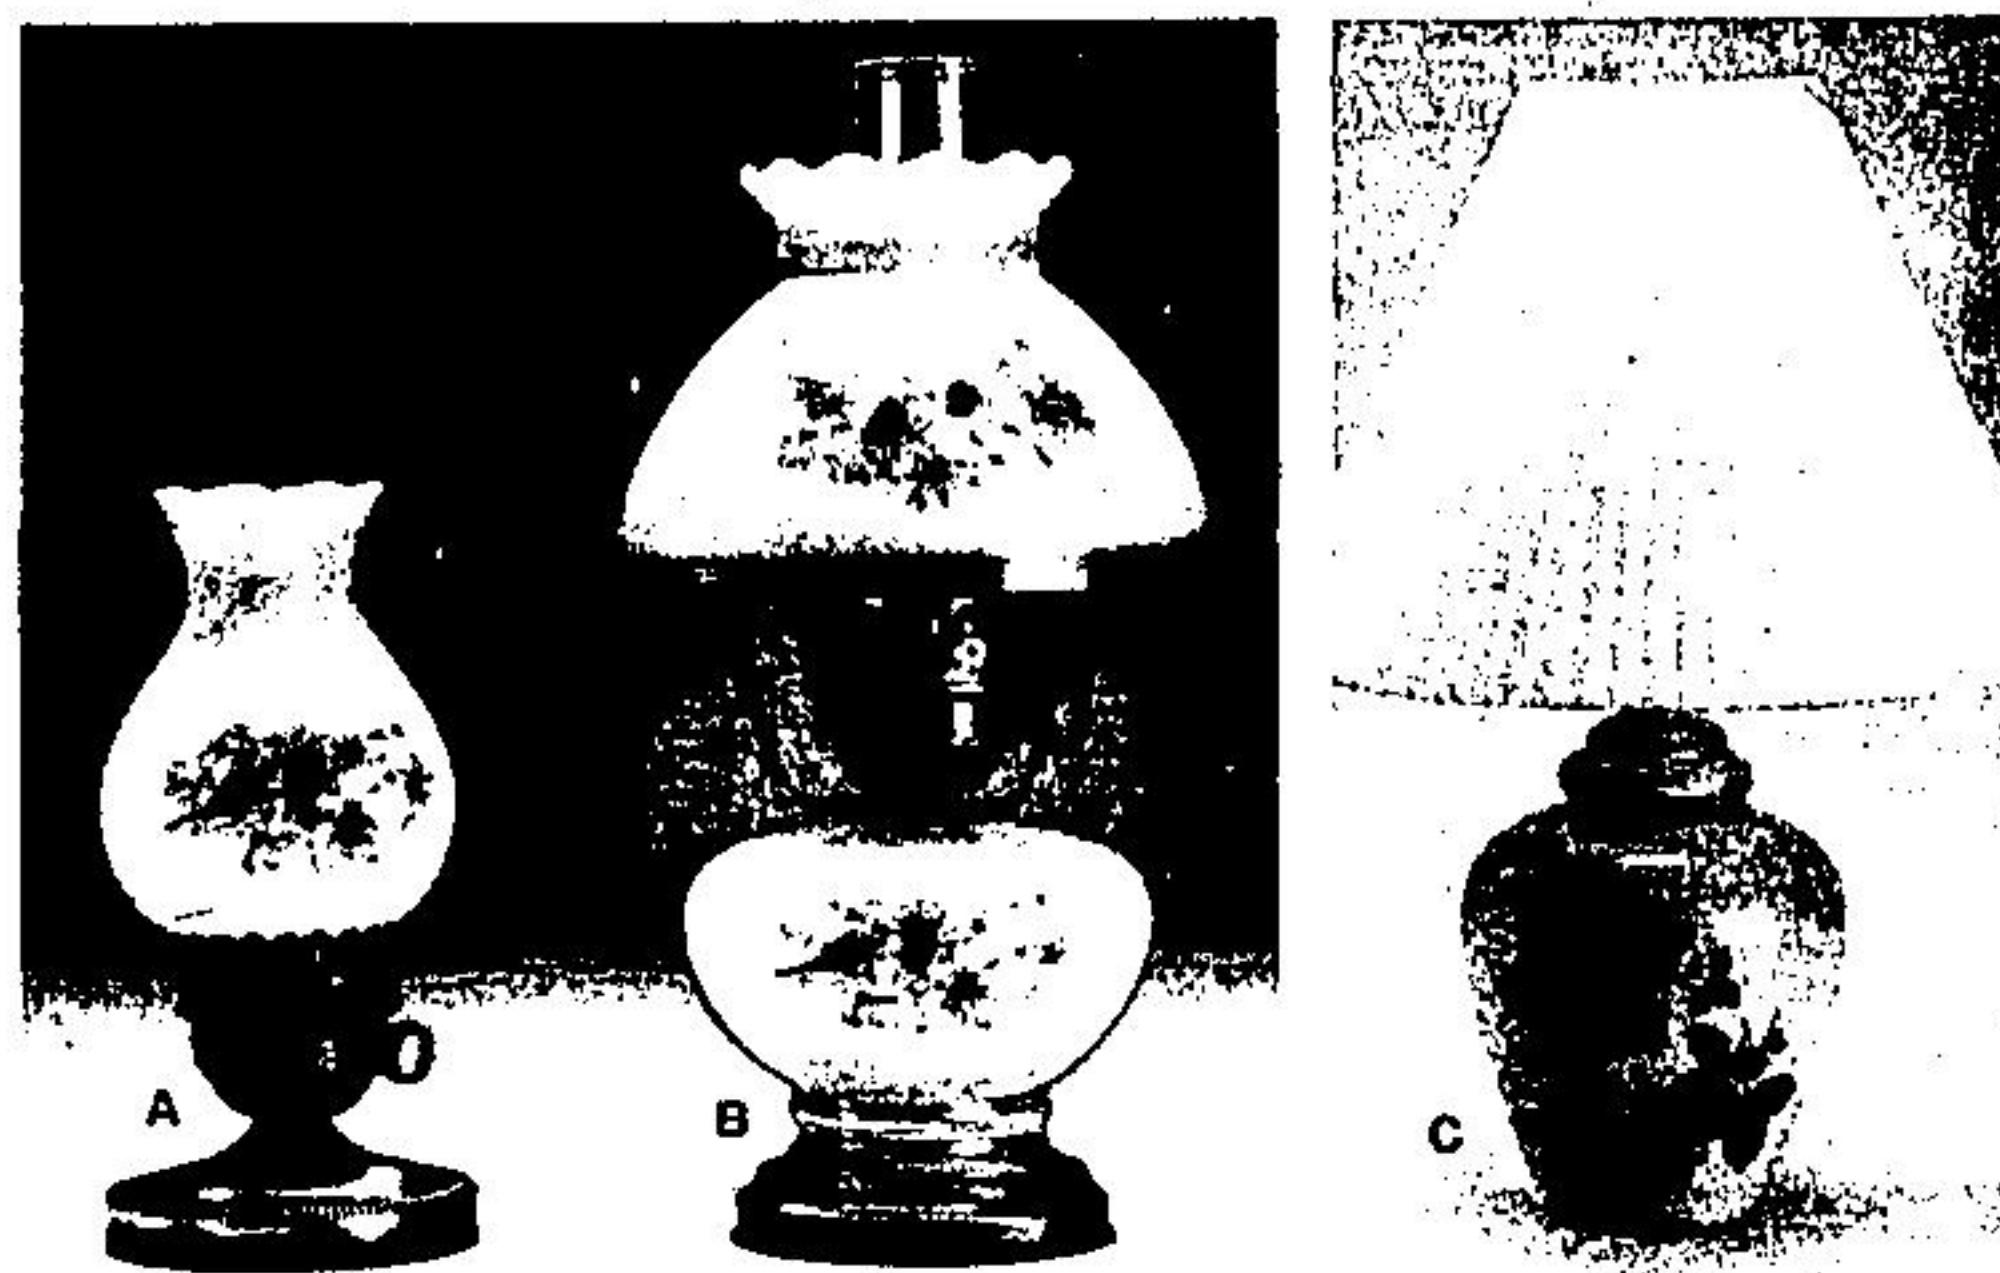

11" or 17" Hurricane Lamps

The Classic look! Beautiful champagne-tinted, floral design glass hurricane lamps. 17" lamp features night light in base. Antique brass finish fittings.

A. 11" Size

B. 17" Size

12⁹⁷ ea. **26⁹⁷** ea.

Save $8

Ceramic Table Lamps

Exquisitely designed table lamp with knife-pleated shade. Choose from assorted decal designs. App. 21" H. The perfect addition to your home decor!

C.

24⁹⁷ ea.