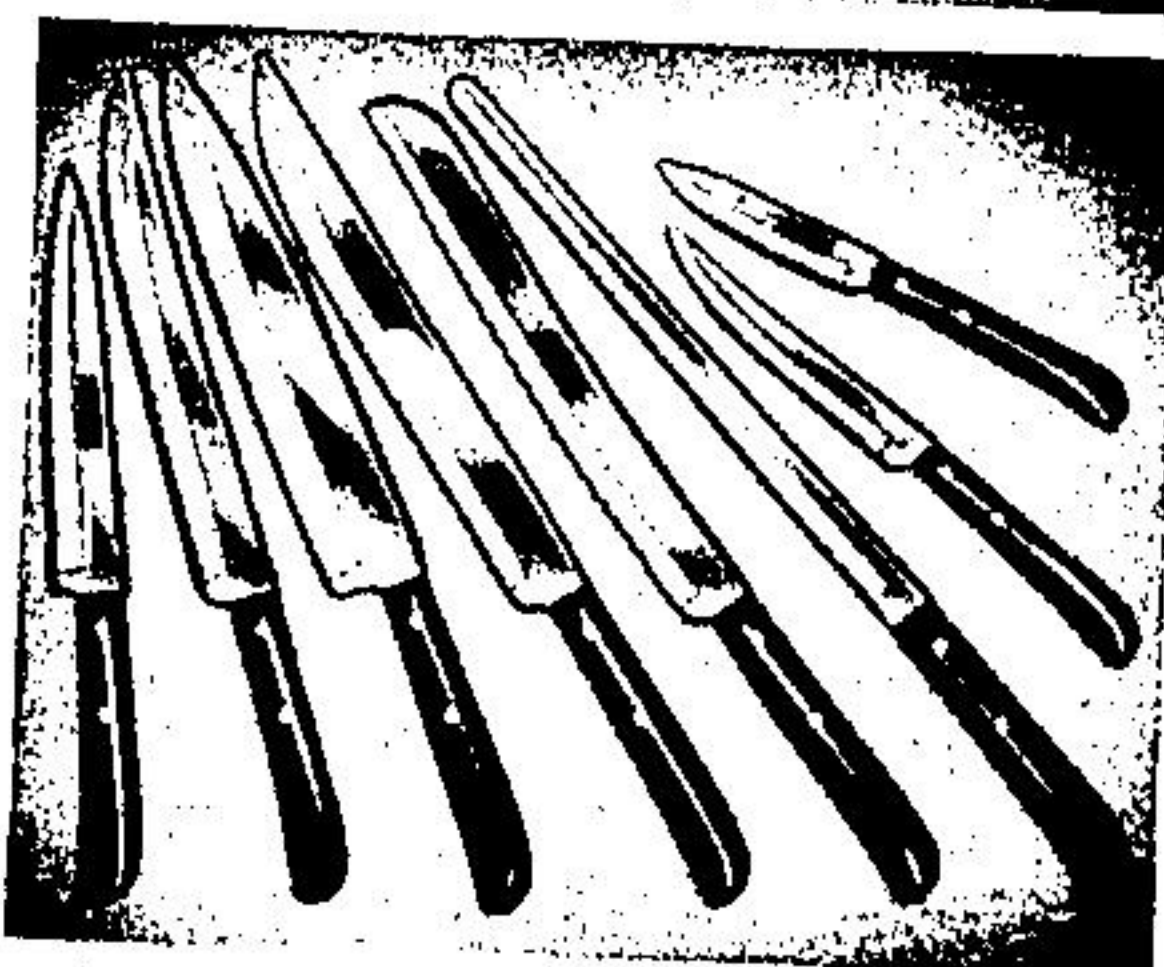

Save over 40%

13 oz. Tumblers
"Flower Of The Month"
Two for

.88 Reg. 77¢

Choose from 12 different "Canadian Flower of the Month" heavy base, 13 oz. glasses. Sale-priced now!