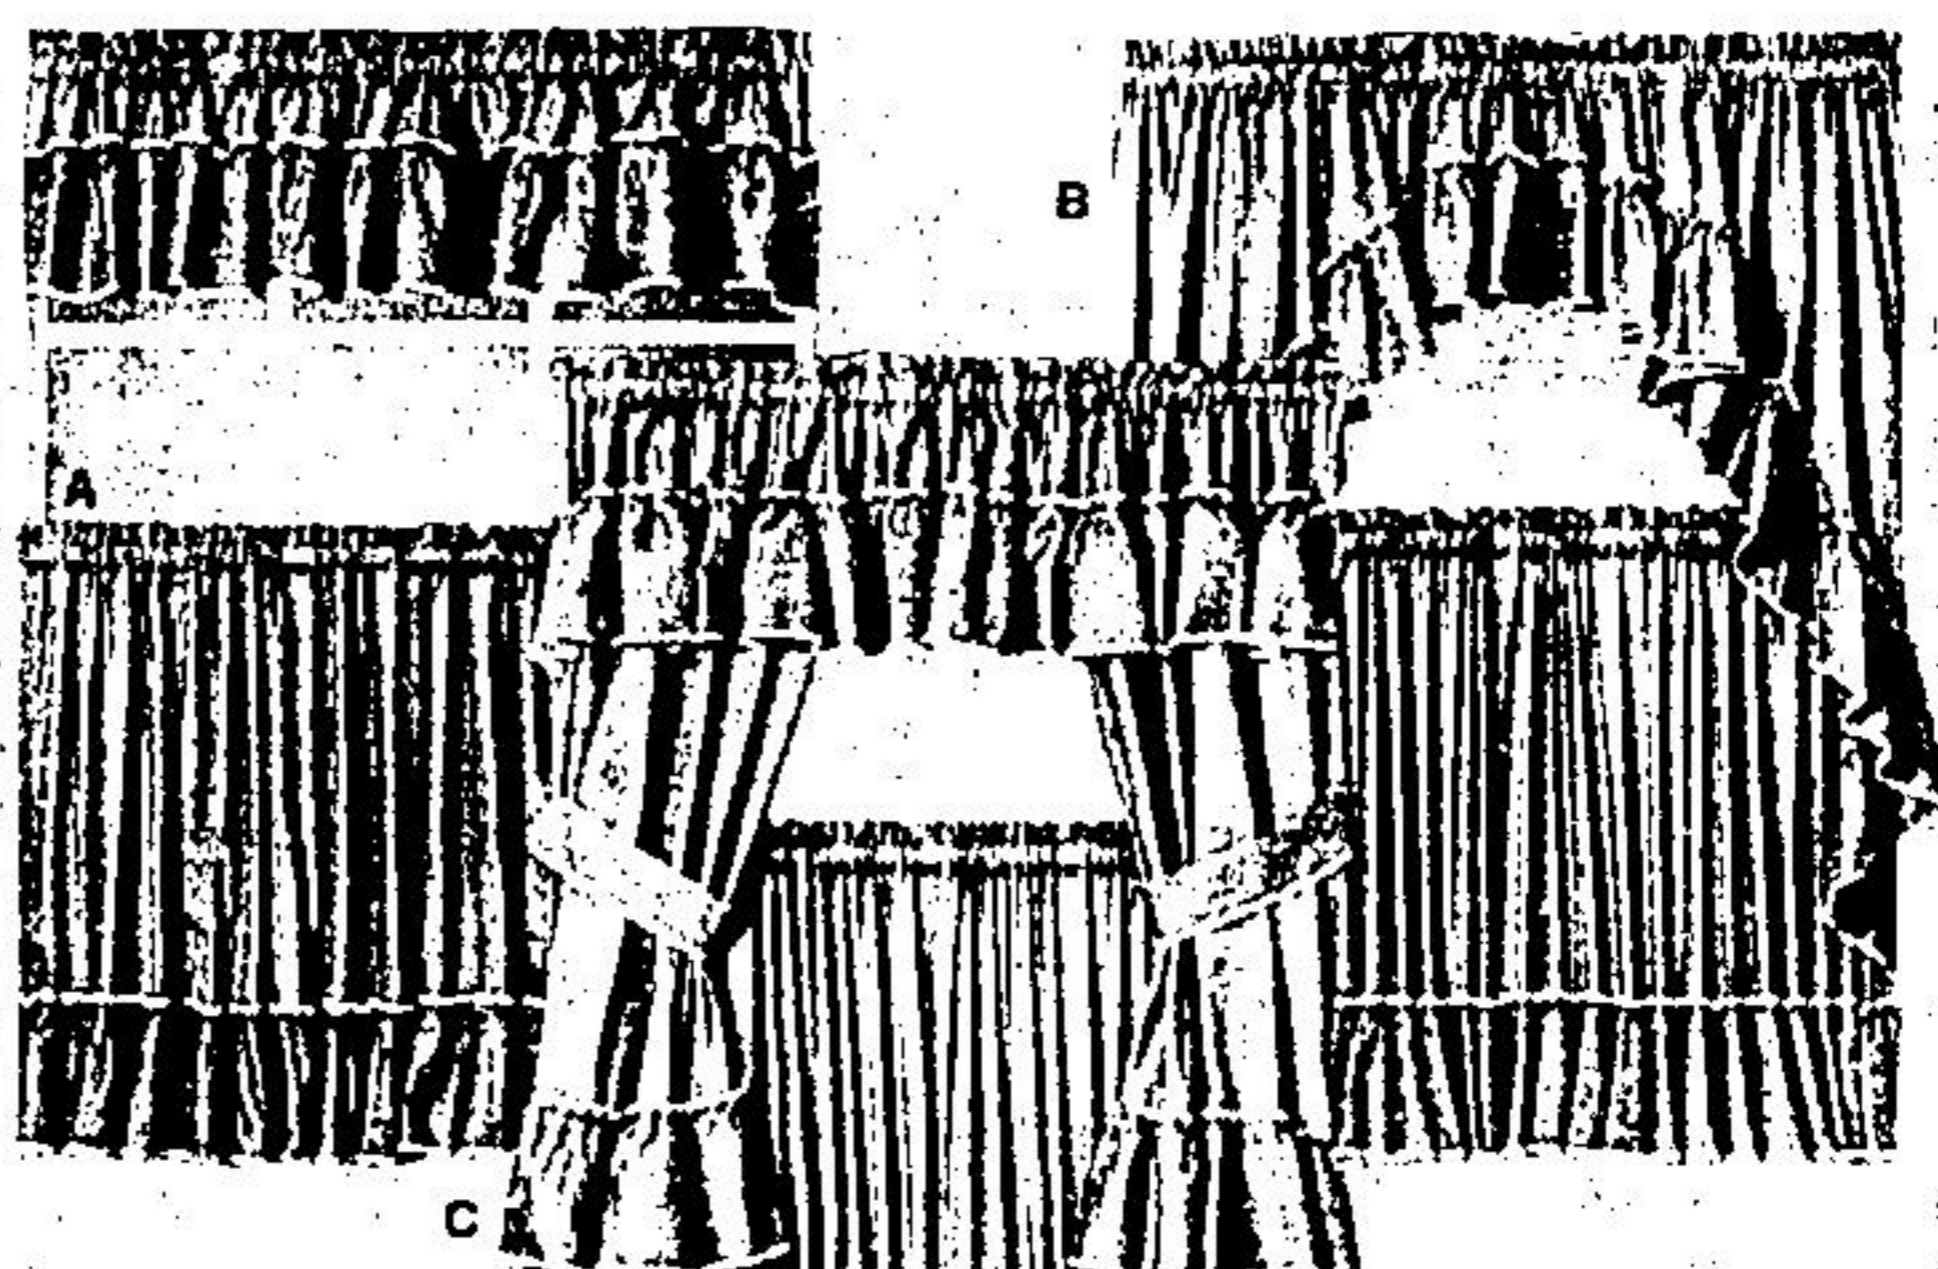

The "Windsong" Collection... Classic Simplicity!

"Windsong" Decor in a Rainbow of Colours for Your Windows and Beds!

"Windsong" ruffled curtains in basic opaque look with overlock stitch trim. Hang on double rods for criss-cross look or on single rod for centre meet. For the total look, elegant matching double bedspread with quilted top. 65% polyester/35% cotton. Fashion colours.

96" x 83" Ruffled Priscilla Curtain

Twin Bedspread

19⁹⁷ **29⁹⁷** ea.

"Windsong" novelty curtains feature elegant ruffled tiers with overlock stitch. All sets with rod pocket top. TIER SET: 60" x 36" tier; 60" x 11" valance. SWAG SET: 60" x 36" tier; 66" x 36" x 11" swag. COTTAGE SET: 60" x 36" tier; 66" x 36" x 11" topper. Easy-care 65% polyester/35% cotton. Beige, brown, rust.

Not all sizes and colours available in all stores.

"Viva" Tailored Panels

Airy, open-weave panels with vertical stripe overlay in brown, melon, gold and blue shades on natural ground. 77% acrylic/12% acetate/11% polyester for easy care.

45" x 45"

5⁹⁷

45" x 63" **7.97** 45" x 81" **9.97**

"Sorento" Tailored Panels

Polyester knit panels, delightfully sheer and fresh-looking in a beautiful "diamond" knit pattern. Hand washable in white, yellow, pink.