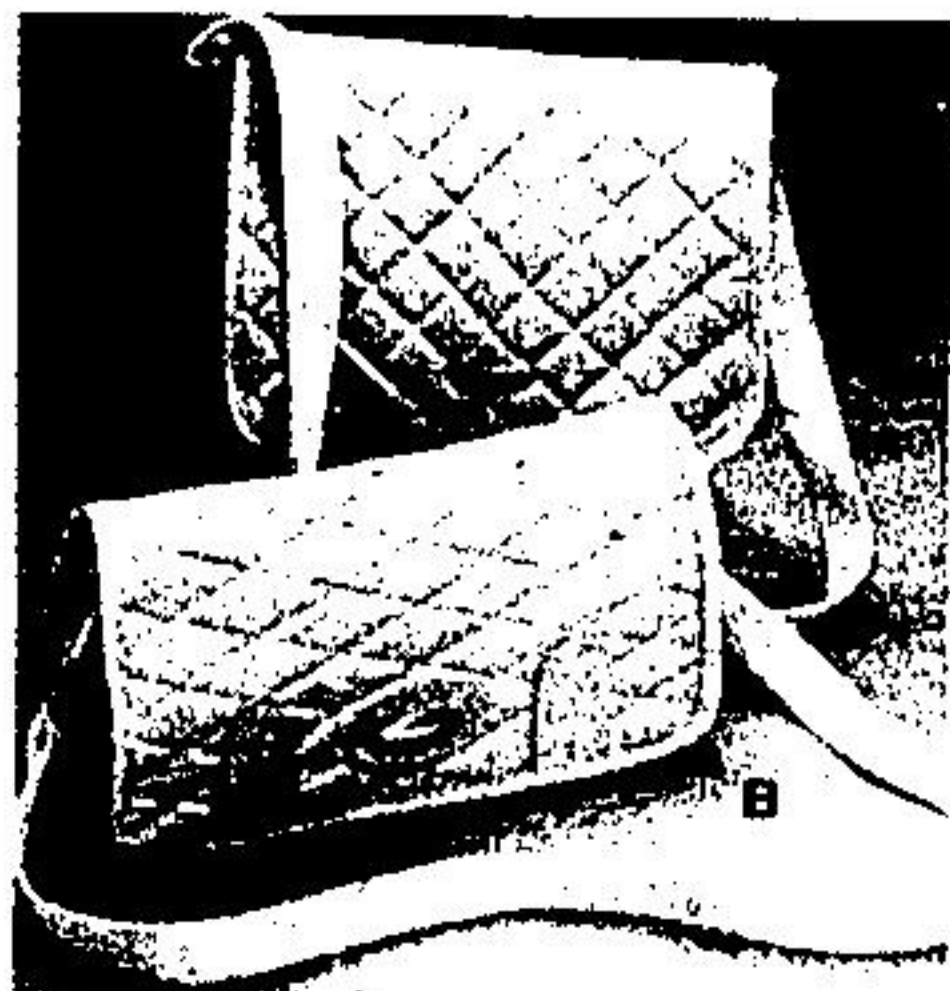

The Easter Fashion Parade Begins at Zellers!

Fantastic Dress Special

All our Regular 19.88 Dresses on Sale

Your Choice

Just 3 shown from our super selection of regular 19.88 spring dresses! Demure ruffled mandarin style in a drop-stitch pattern, sexy side slit rib terry dress or snazzy striped knit dress. That's just a start because we have more spring-bright dresses on sale in both juniors' sizes 7-15 and misses' sizes 8-18.

15⁹⁷
ea.

A

B

C

The Canvas Story in Snappy Spring Handbags

Save 20% Reg. 8.99

6.97 ea.

A. Canvas & Straw Porthole Clutch. The spring essential. Lots of room here with zippered double interior pockets, change pouch and snappy outside compartment. Assorted spring shades.

B. Bag A "Quilt"! Quilted natural canvas shoulder bag with goldtone accents. Features a spacious interior and removable webbed shoulder straps. A fashion must!

8.99 ea.

C. Versatile Shoulder Bag. Neat natural-coloured canvas envelope with tan, bone or burgundy vinyl trim. Has inside zip pocket and can double as a clutch!