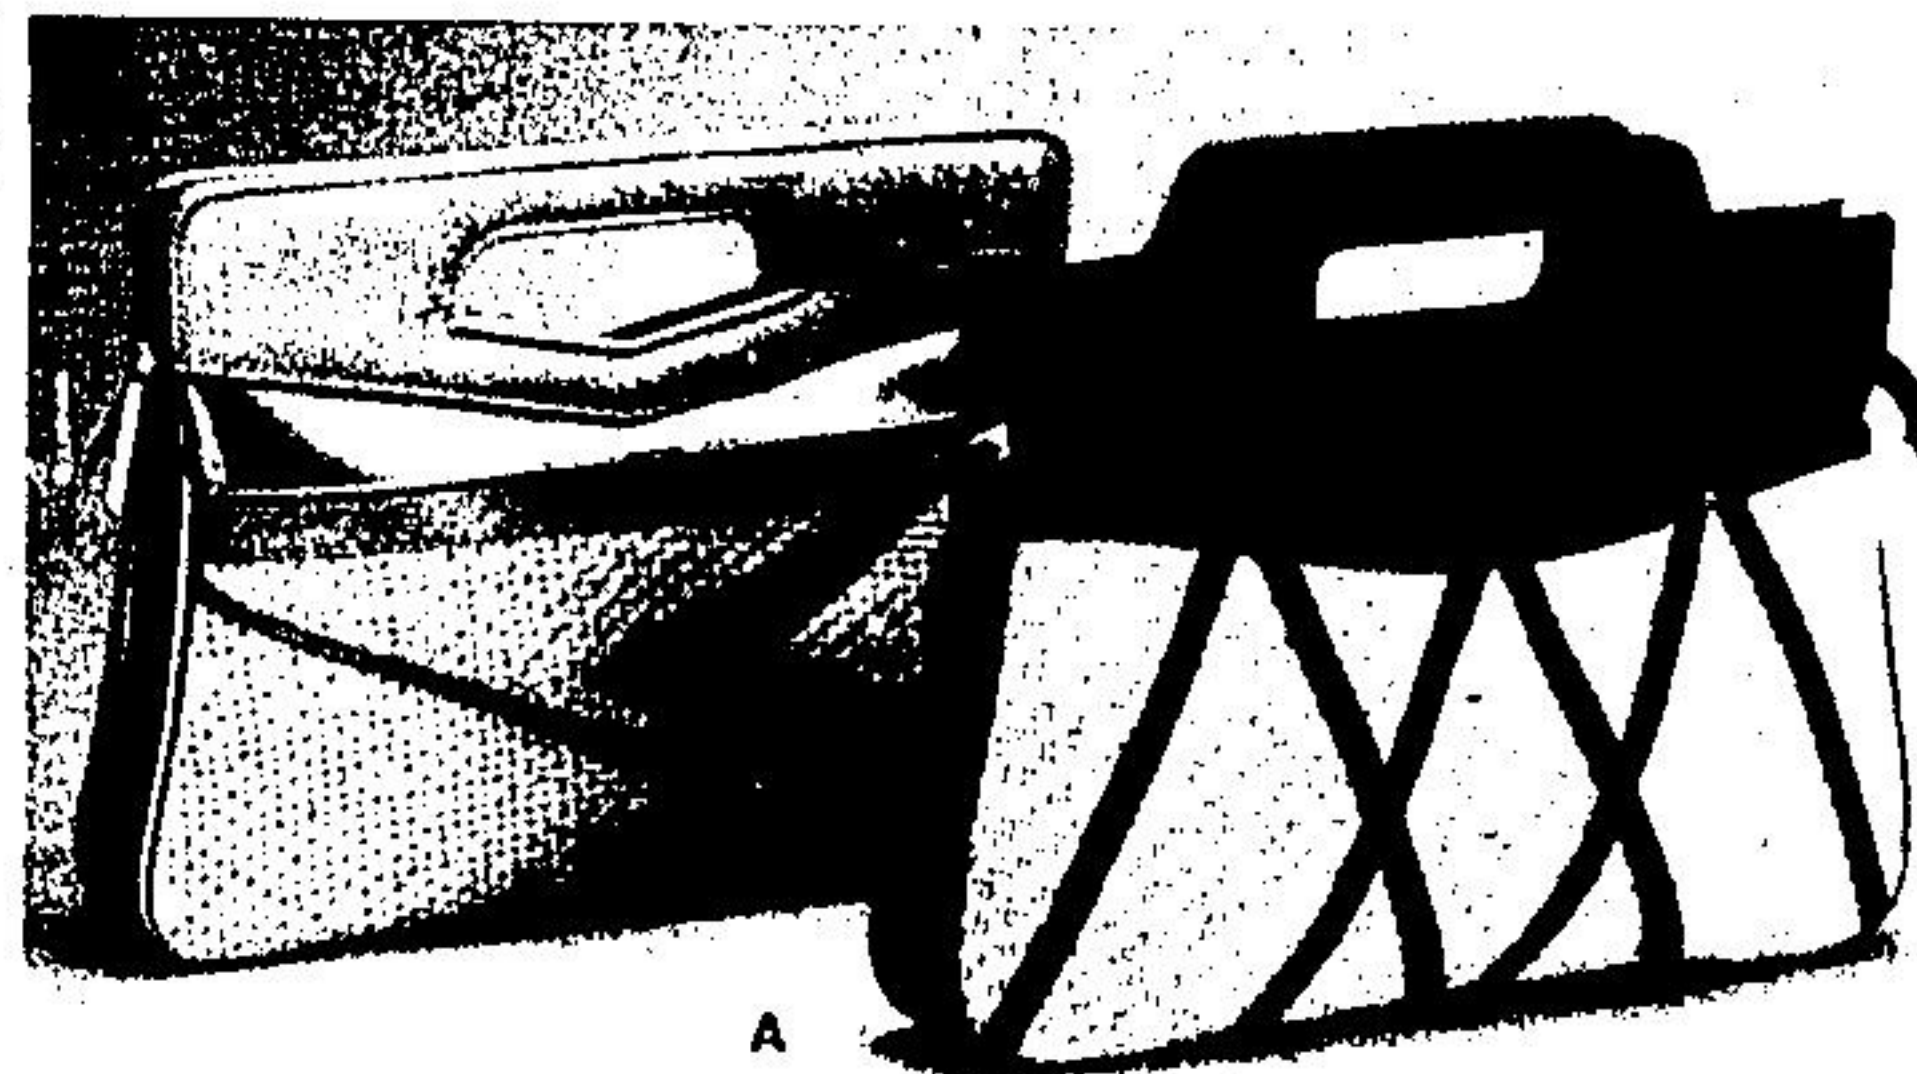

The Easter Fashion Parade Begins at Zellers!

Fantastic Dress Special

All our Regular 19.88 Dresses on Sale

Your Choice

Just 3 shown from our super selection of regular 19.88 spring dresses! Demure ruffled mandarin style in a drop-stitch pattern, sexy side slit rib terry dress or snazzy striped knit dress. That's just a start because we have more spring-bright dresses on sale in both juniors' sizes 7-15 and misses' sizes 8-18.

15⁹⁷
ea.

A

B

C

The Canvas Story in Snappy Spring Handbags

Save 20% Reg. 8.99

6.97 ea.

A. Canvas & Straw Porthole Clutch. The spring essential. Lots of room here with zippered double interior pockets, change pouch and snappy outside compartment. Assorted spring shades.

B. Bag A "Quilt"! Quilted natural canvas shoulder bag with goldtone accents. Features a spacious interior and removable webbed shoulder straps. A fashion must!

8.99 ea.

C. Versatile Shoulder Bag. Neat natural-coloured canvas envelope with tan, bone or burgundy vinyl trim. Has inside zip pocket and can double as a clutch!