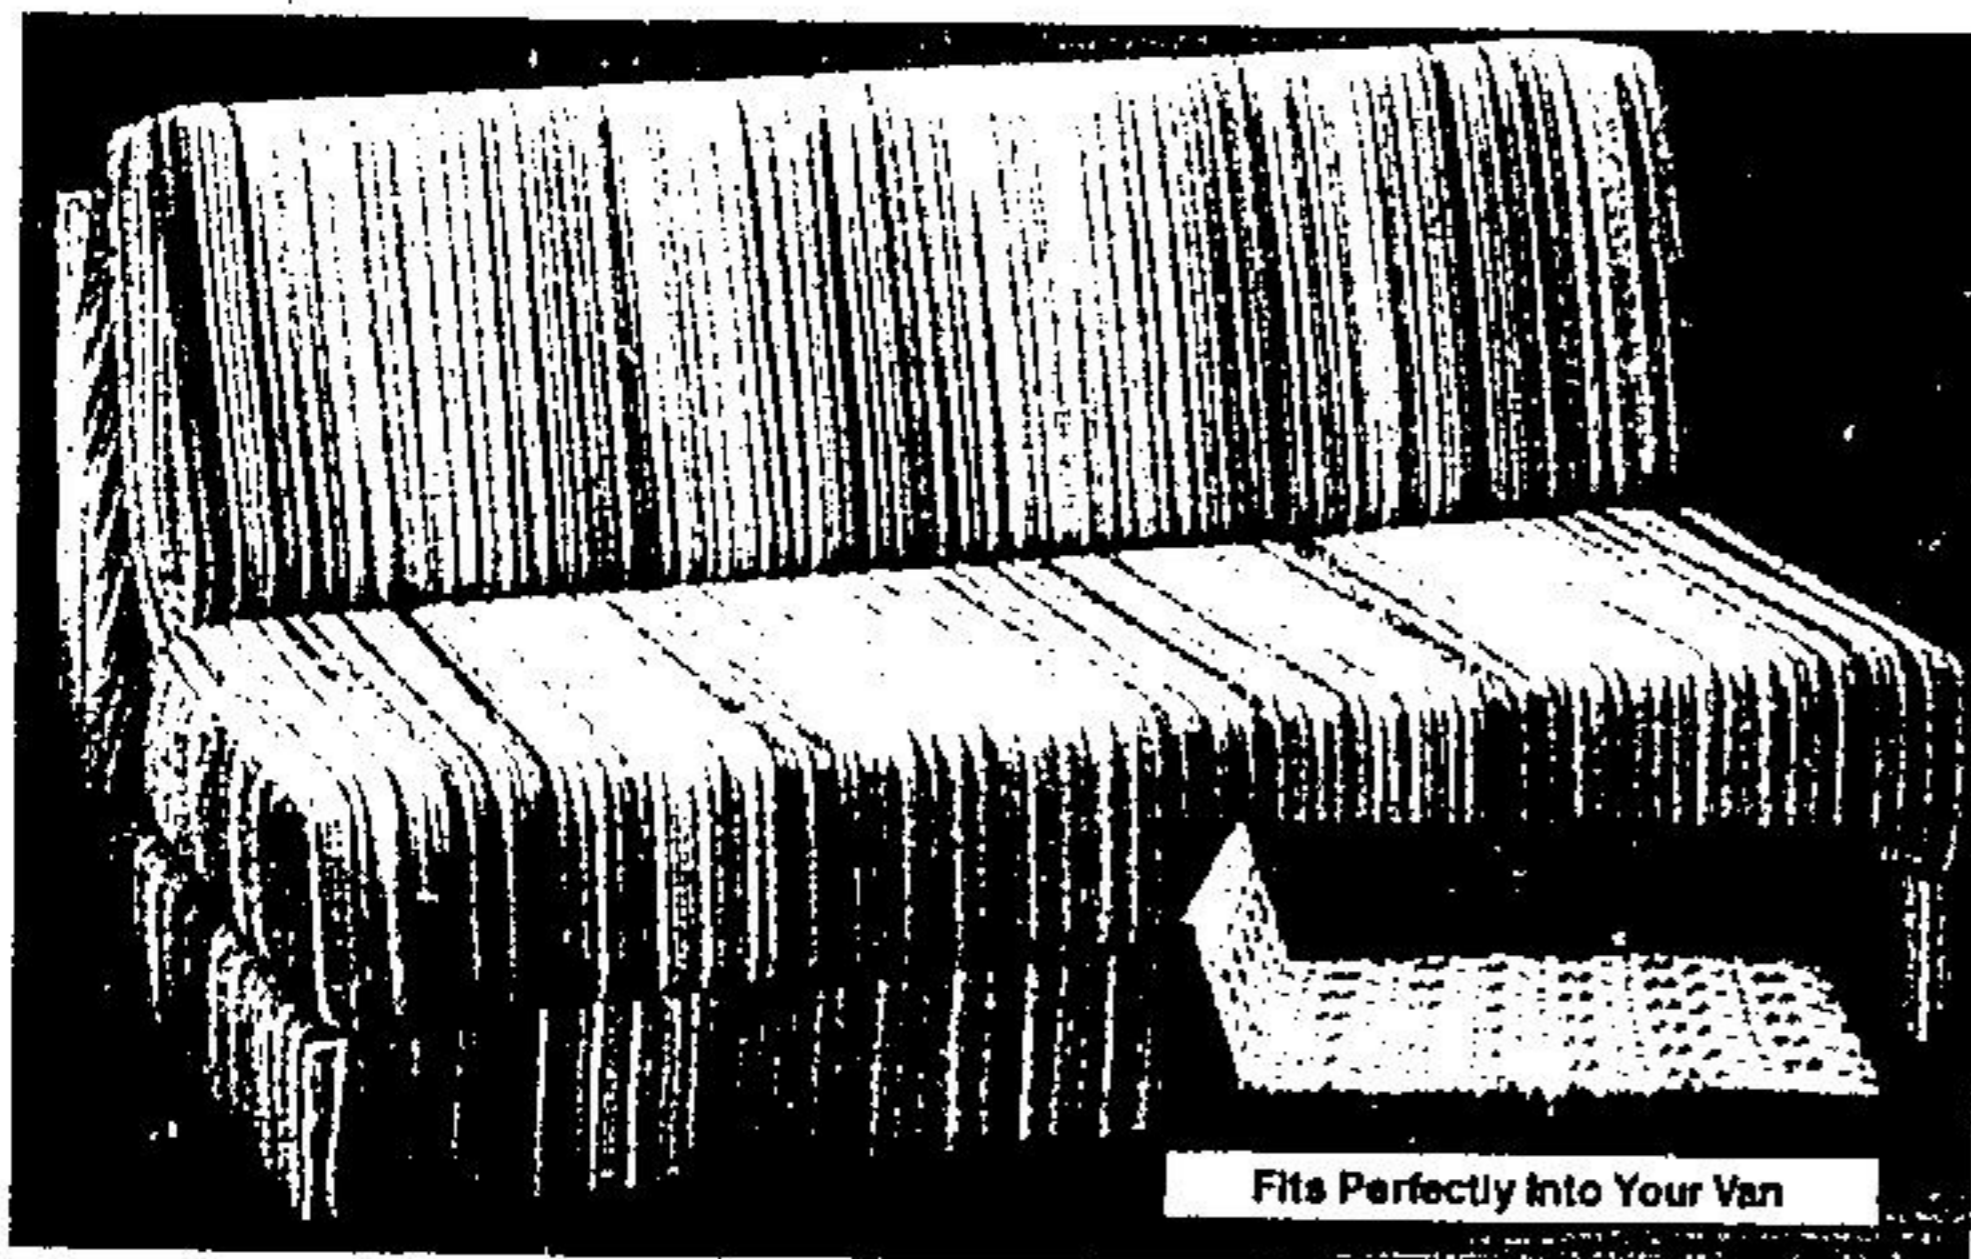

Spring Furnishing Values!

Fits Perfectly into Your Van

Save 39.95. 48" "Flip Flop" Sofa Bed
Reg. 149.95

\$110 ea.

Economical comfort that's perfect for home or in your van! Sturdy hardwood frame, 8" solid foam cushion unfolds to make a sweet-dreaming bed. App. 48" width fits right between your van's wheel housings. 100% olefin cover.
App. 48" x 69"

Dinette Set with a Difference!

\$300

Beautiful colonial styling to enhance any kitchen! Sturdy solid pine trestle table and 2 solid pine benches in glowing cognac finish. Table app. 31" W x 48" L; benches 12" W x 48" L.

Natural Look "Tara" Panels

45" x 45" L

\$7 ea.

45" x 63" L *8 ea.
45" x 81" L *9 ea.

Beautiful semi open weave vertical stripe panels with contrast colour overlay. Durable, washable 60% acetate/40% polyester. Rod pocket header. Gold, brown, rust or natural shades. Ideal for almost any room in the house. Some sizes may vary according to Zellers Store Location.

"Lido" Ecru Panels

45" x 45" L

\$7 ea.

45" x 63" L *8 ea.
45" x 81" L *9 ea.

Attractive solid ecru panels with contrast coloured skub effect in brown, gold, rust or melon. Washable 53% polyester/24% acetate/23% rayon. Rod pocket header. Some sizes may vary according to Zellers Store location.