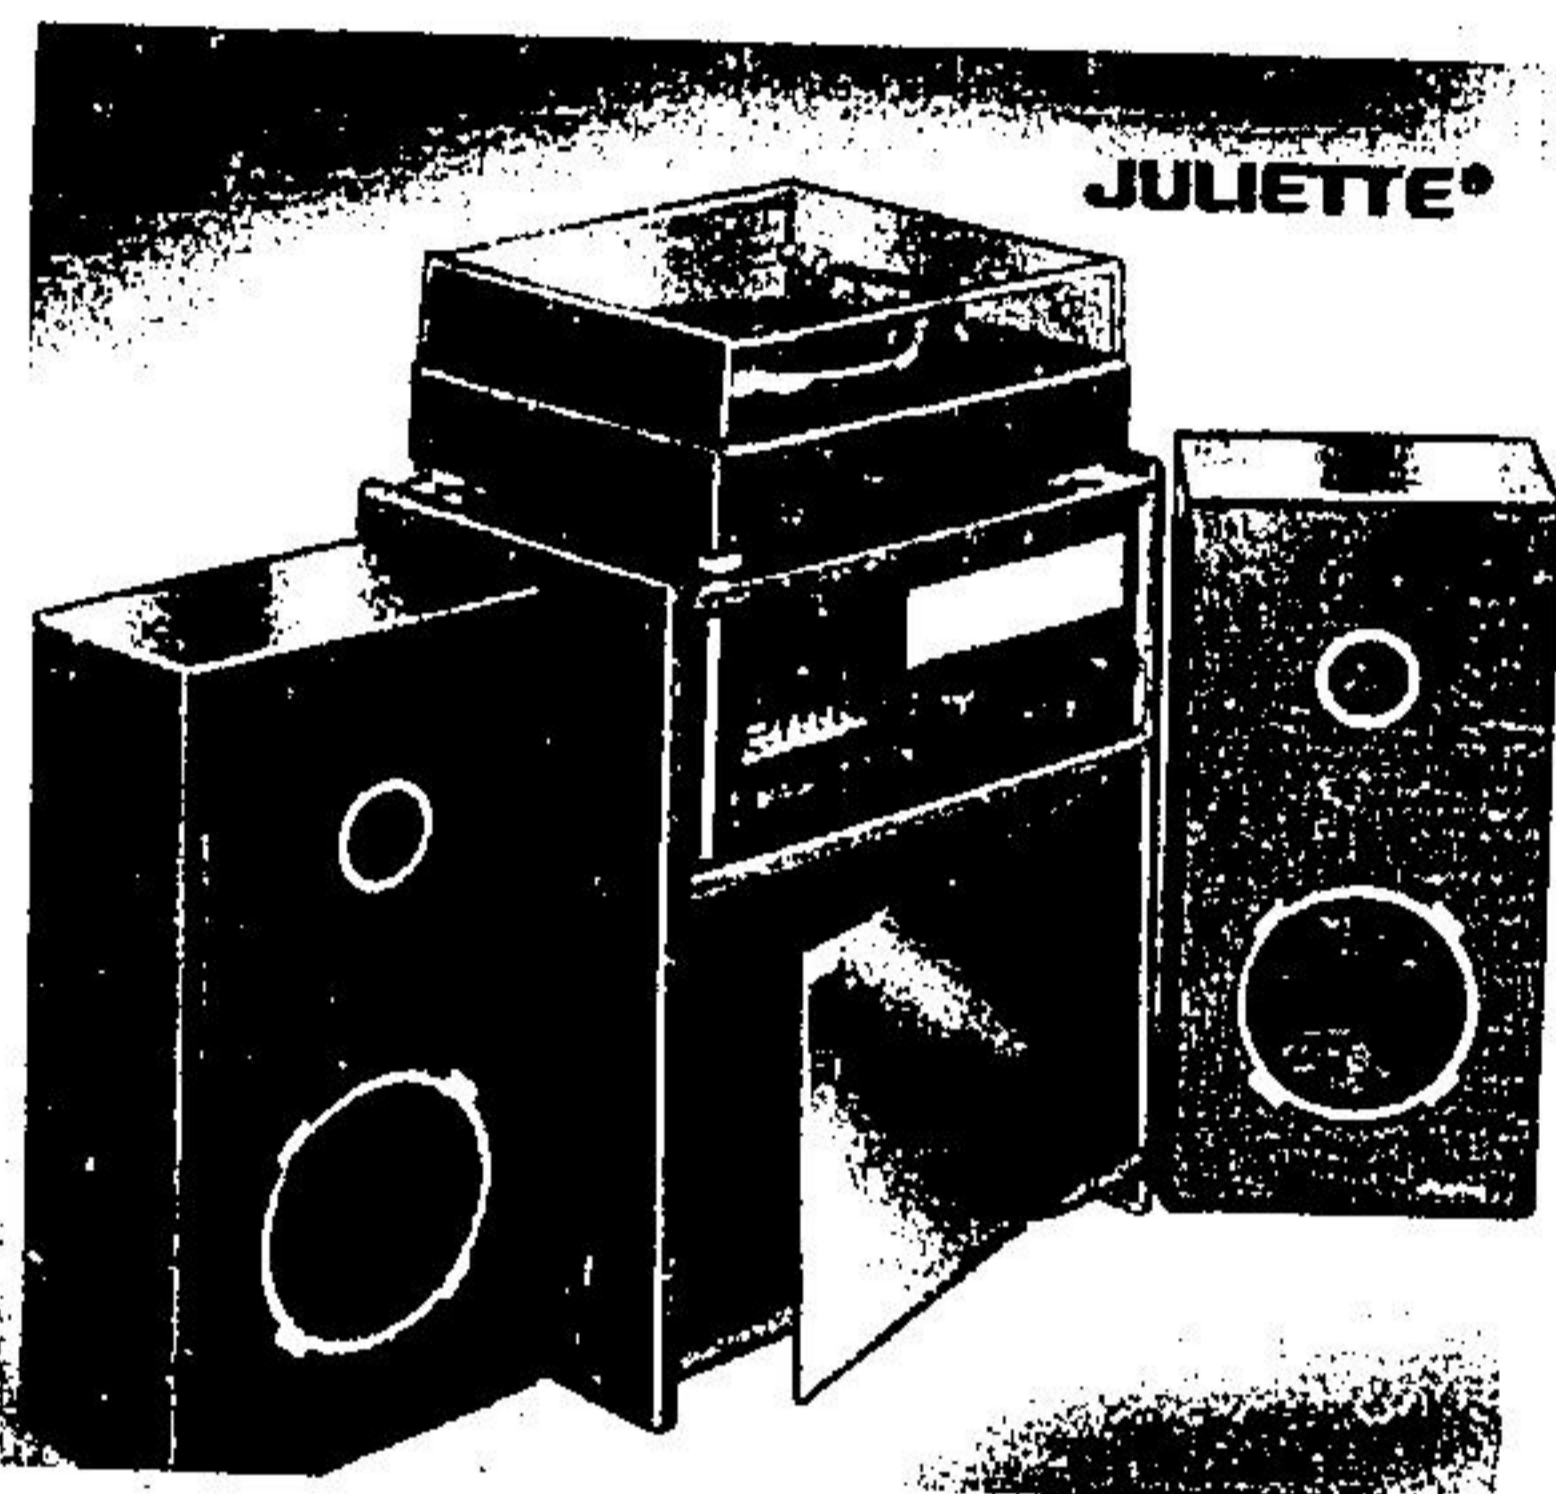

Bradford

20" Color TV With Remote Control Convenience

- 100% solid state modular chassis
- Wireless remote control
- Quick-start black matrix picture tube
- Auto control on all adjustments
- Electronic soft-touch channel selector

599⁹⁵ ea.

"Juliette" Components At Low, Low Prices!

Stereo Component Package

- AM/FM stereo receiver/amplifier
- Built-in front loading cassette recorder/player
- Click detent volume control, rotary controls
- Matched air suspension speakers, app. 23 1/2" H.
- Walnut grain wood cabinet with matte black front panel.

199⁹⁵ ea.

Professional Turntable

- Automatic turntable with "S" - shape tone arm, 4-pole motor, ceramic cartridge, cue and pause control.

99⁹⁵ ea.

Component Stand

- Wood component stand with walnut finish, tempered smoked glass door. App. 24 1/2" H x 20 1/2" W x 15 1/2" D.

59⁹⁵ ea.

Radios by SANYO Multi-Band Radio

3-band AM/FM/PSB portable with earphone jack, 4" unicone speaker. AC/DC.

Digital Clock Radio

Bright red L.E.D. display, top-mounted controls, wake to music or buzzer, sleep to music, rotary tuning.