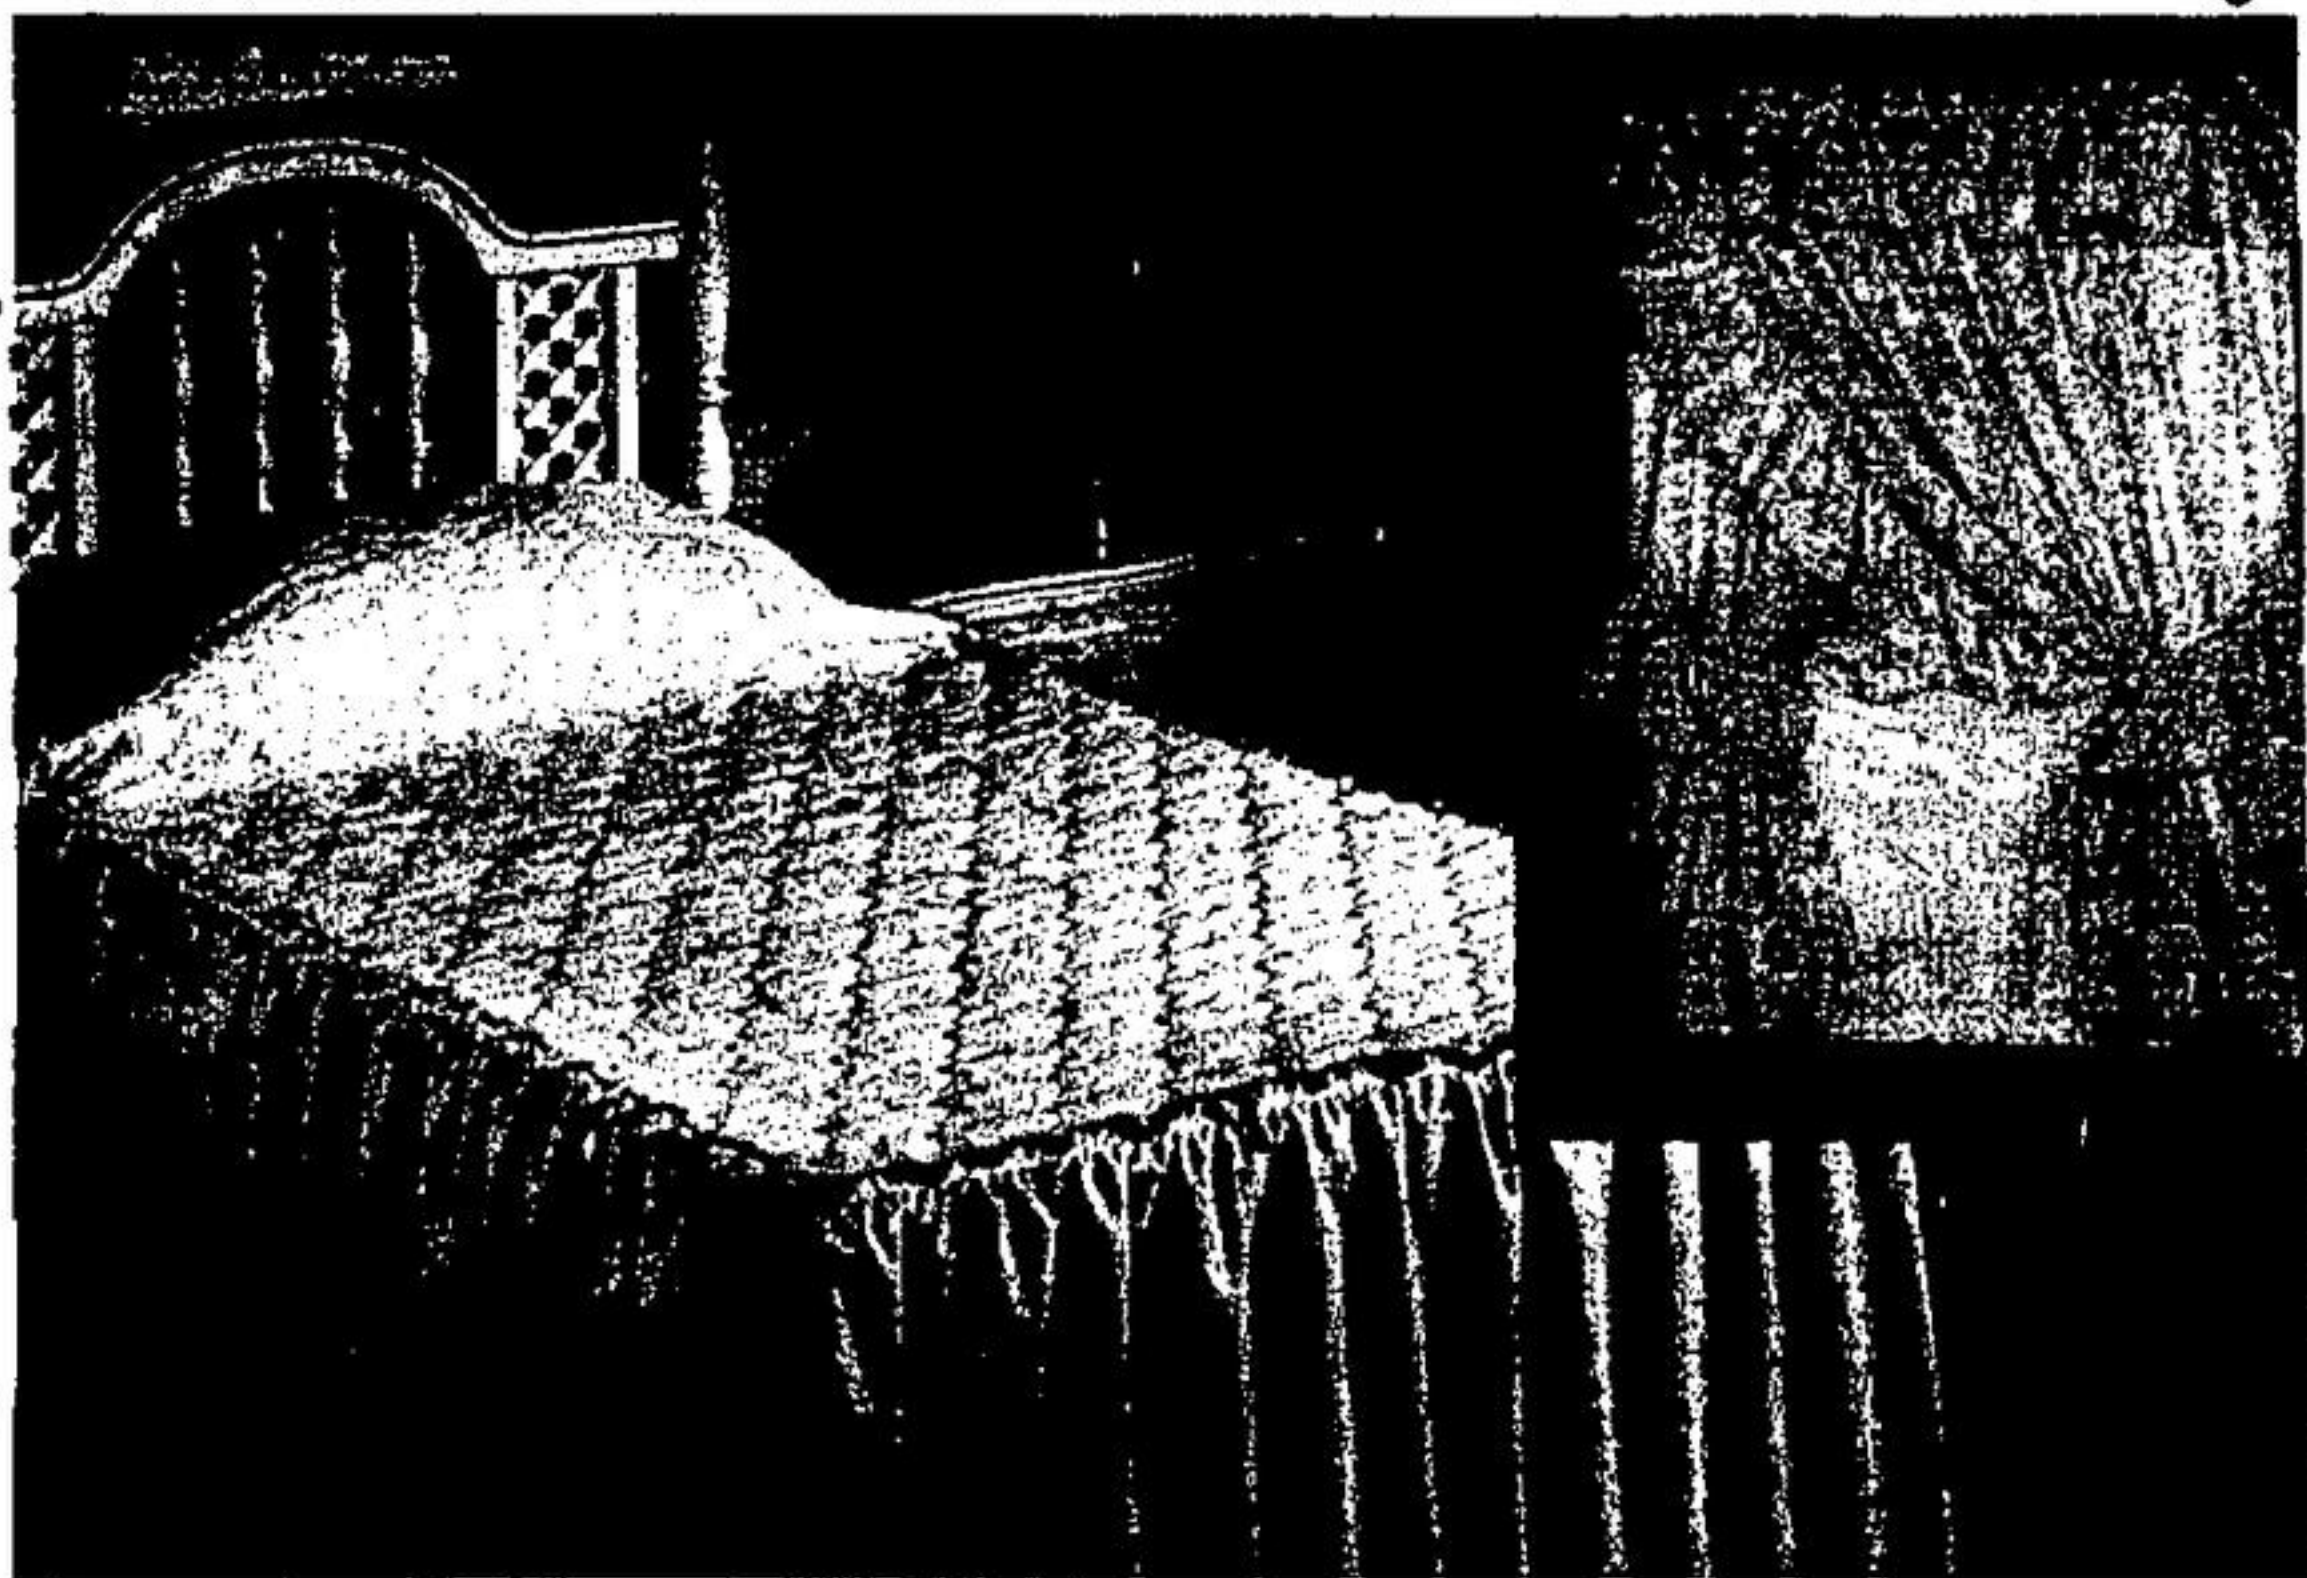

Valentine Values Brighten your Winter

Save \$7 & \$9 on "Dentelle" Ruffled Curtains

App. 96" x 63"
Reg. 28.99
19⁹⁷ ea.
App. 96" x 81"
Reg. 31.99 **24.97**

Fashionable eyelet ruffled curtains of machine washable 100% polyester Batiste. Ideal for adult's or children's bedrooms. Co-ordinate with matching bedspread for the complete look. Ivory, gold, rose & blue.

Save \$10 "Dentelle" Bedspreads

Single
Reg. 34.99
24⁹⁷ ea.
Double
Reg. 39.99 **29.97**

Beautiful bedspread to match above ruffled curtains. Feature quilted top and ruffled sides trimmed with solid colour piping. Machine washable 100% polyester Batiste. Ivory, gold, rose & blue.

Your Choice **17" Velvet Toss Cushions**
5⁴⁷ ea.
Liven up your decor with luxurious velvet knife-edge cushions in a variety of colours. App. 17" square.

Save \$5 & \$20 **"Harmony" Sheers**
App. 84" Wide x 95" or 84" Long
24⁹⁷ set
Reg. 29.99
Delicate lace-look sheer 100% polyester curtains complement any decor. Hand washable. Pinch pleated; hooks included. White, ecru and brown.
App. 144" Wide x 95" or 84" Long
Reg. 59.99 **39.97** set

Save 66%. **"Classic" Tailored Panels**
App. 80" x 87"
4⁴⁷ ea.
Elegant embroidered polyester panels add that classic touch to any room in your home. Easy-hanging 11" heading with rod pocket, 1" side hem and self bottom hem. Gold only. Limited Quantities.
App. 80" x 81" **4.97** ea.
App. 118" x 81" **8.27** ea.
App. 118" x 90" **9.27** ea.