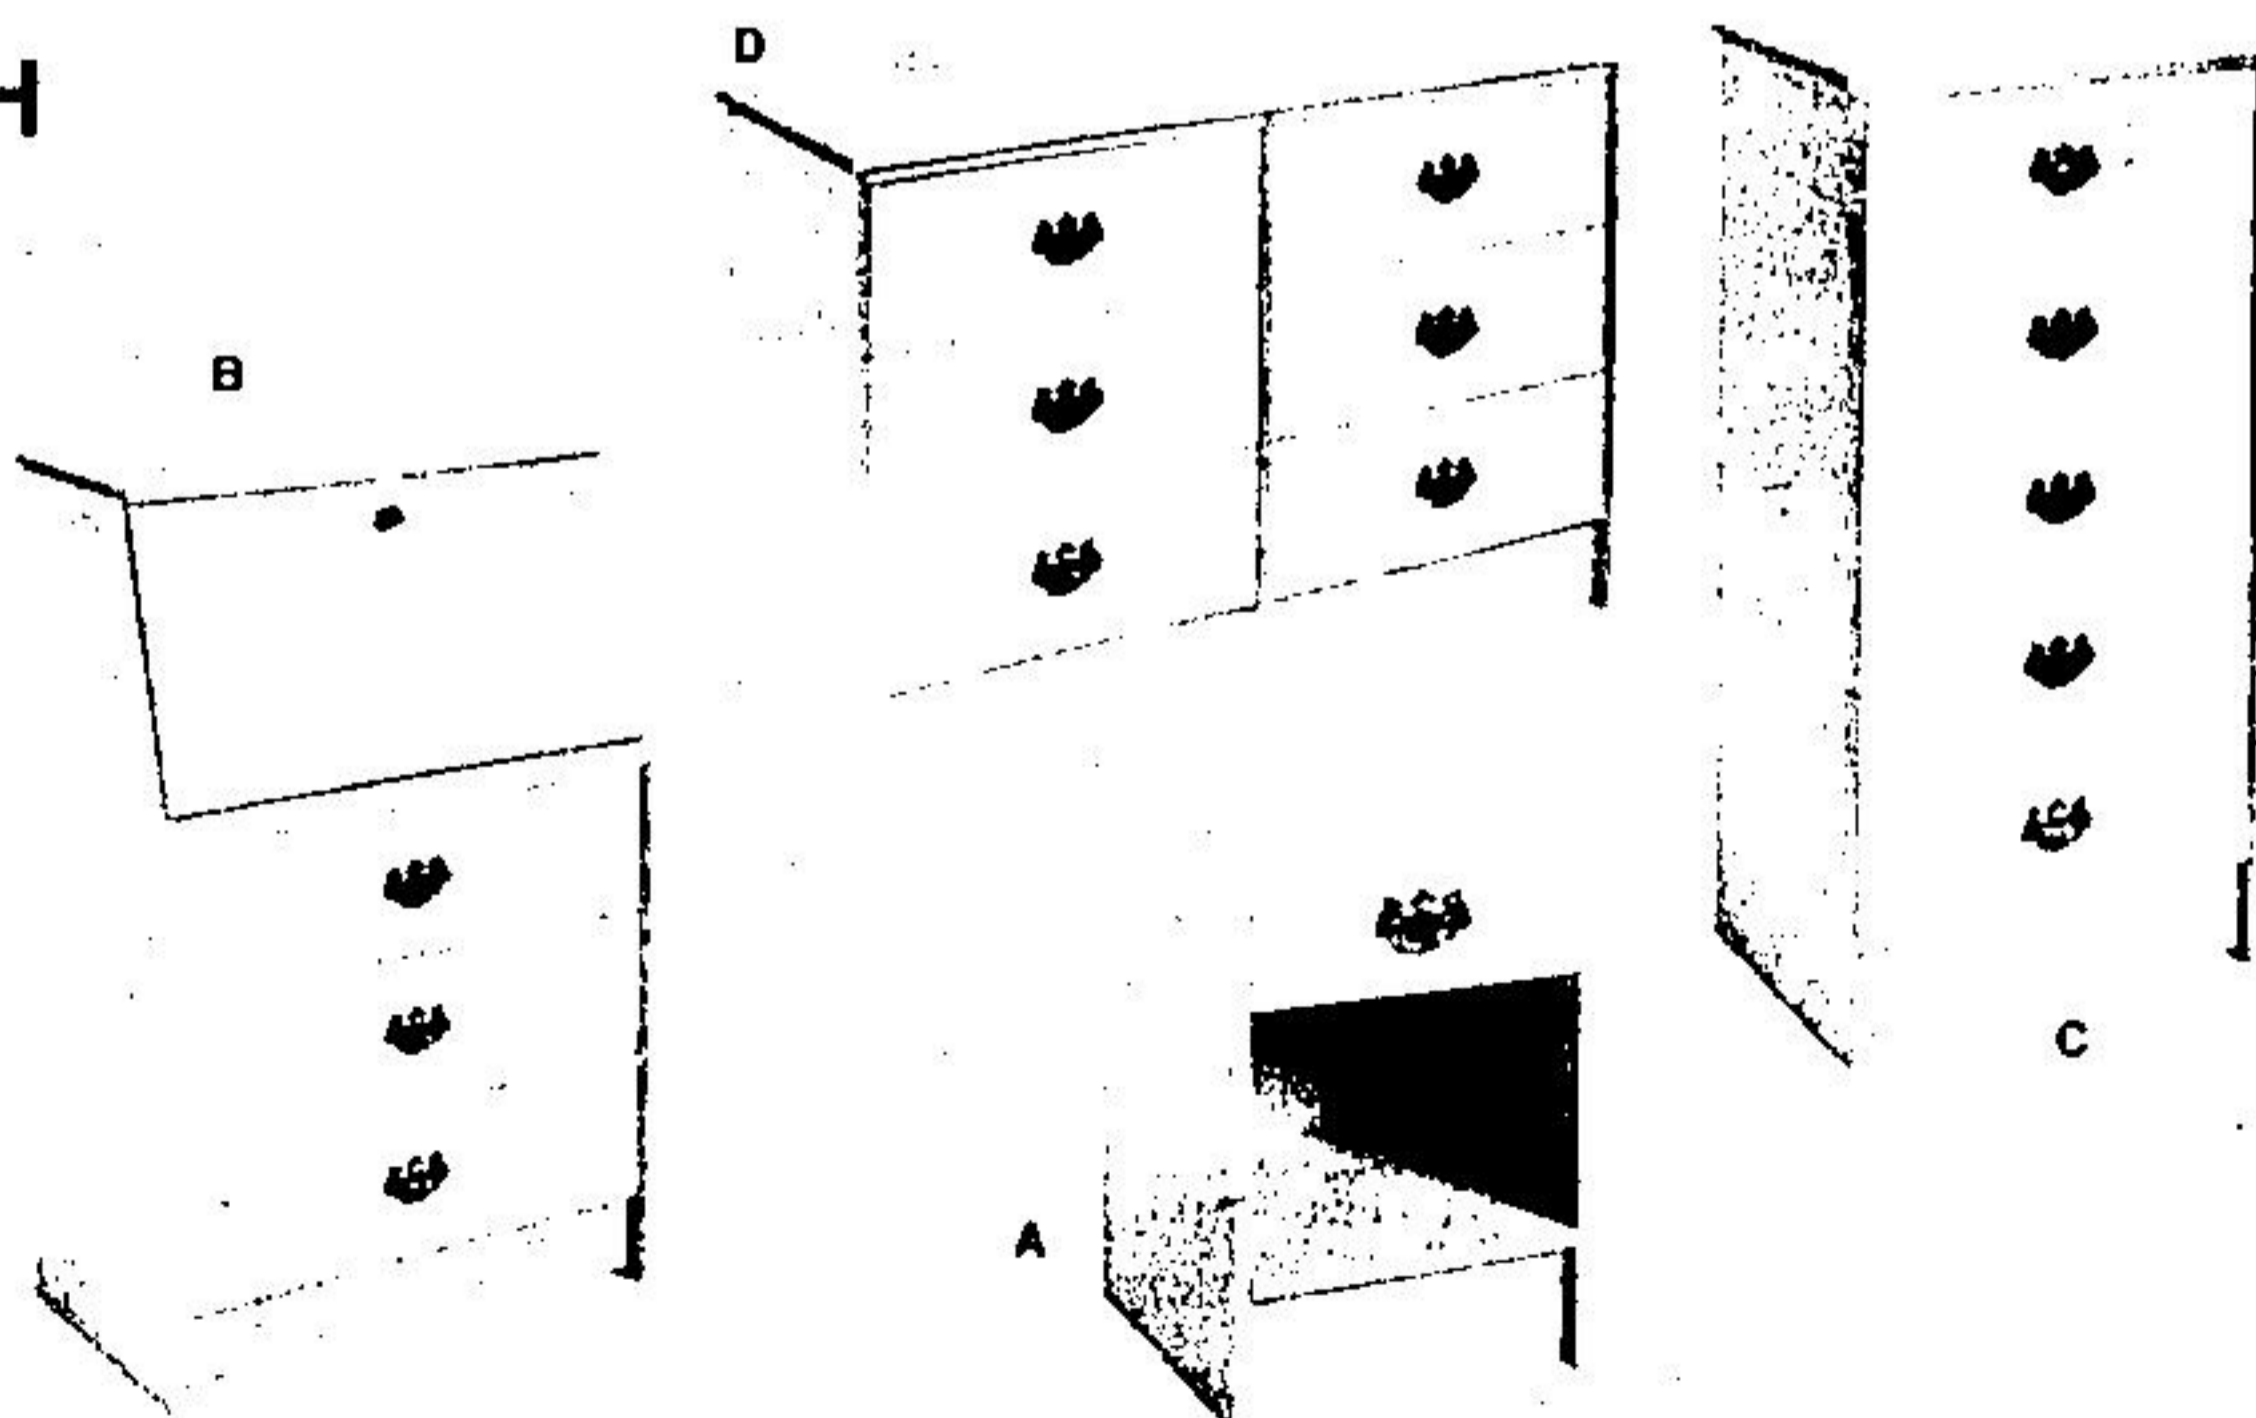

A. Save 3.99 Night Table, Reg. 27.99
With one drawer. Approx. 22" x 16" x 14" D.

\$24 ea.

B. Save 16.99 Secretary, Reg. 95.99
With 3 drawers. Approx. 45¼" x 30" x 16" D.

\$79 ea.

C. Save 9.99 Chest, Reg. 63.99
With 5 drawers. Approx. 45¼" x 24" x 16" D.

\$54 ea.

D. Save 8.99 Double Dresser, Reg. 77.99
With 6 drawers. Approx. 30" x 45" x 16" D.

\$69 ea.

Take Charge with Your
Zellers Credit Account

Because of floor space limitations, some items, sizes and/or colours shown on this page may not be available in all our stores.