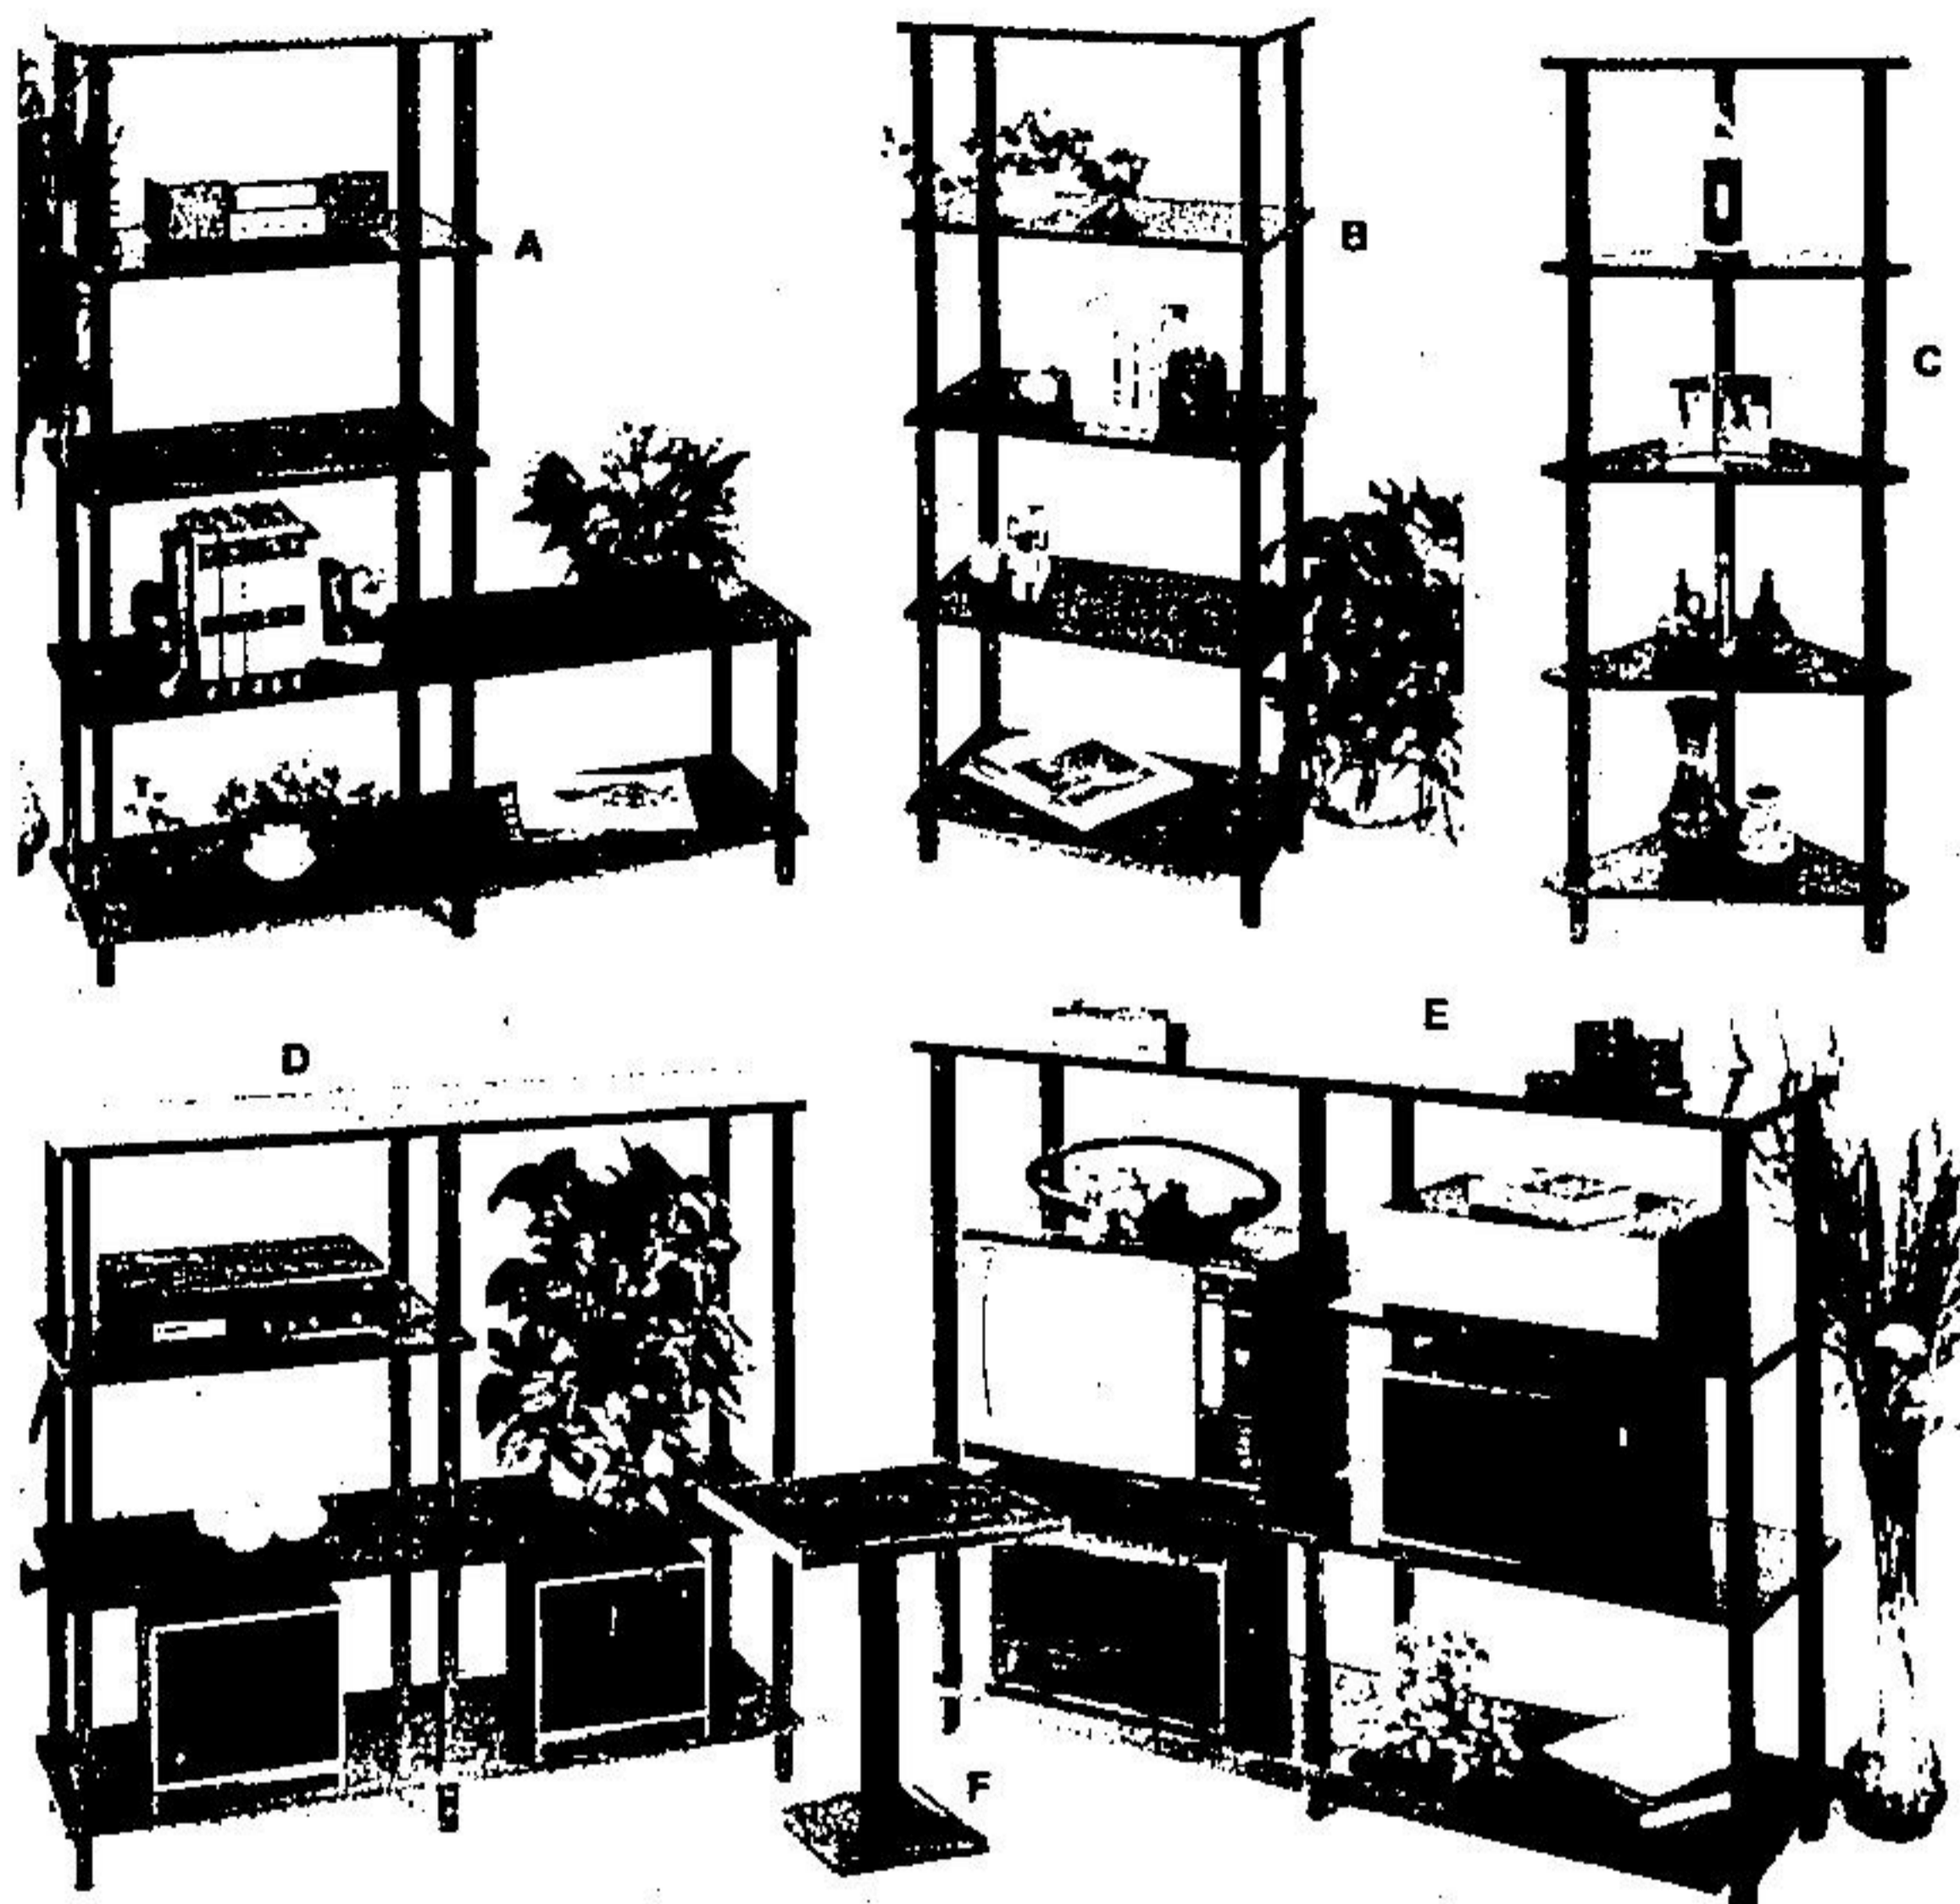

18% to 22% SAVINGS!

INVEST NOW IN EFFICIENT SPACE-SAVING FURNITURE AT DOLLAR-SAVING PRICES!

Easy to carry, easy to assemble! Modern, attractive, knock-down furniture in sturdy "Prestwood" with rich, mellow walnut "Thermograin" finish... priced now for important savings!

A. Room Divider, Reg. 59.95
Approx. 54½" H x 45½" L x 12" D

$49 ea.

B. 5-Shelf Bookcase, Reg. 49.95
Approx. 54½" H x 24" L x 12" D

$39 ea.

C. 5-Shelf Corner Unit, Reg. 44.95
Approx. 54" H x 16" W

$35 ea.

D. Wall Unit, Reg. 59.95
Approx. 45½" L x 42" H x 12" D

$49 ea.

E. Wall Unit/Room Divider, Reg. 99.95
Approx. 61" L x 48" H x 16" D

$79 ea.

F. Accent Pedestal Table, Reg. 8.95
Sturdy plastic, approx. 14" x 14" x 16½" H.
Walnut or white.

6⁹⁷ ea.

Clean Sweep of Home Buys at

SOLID VALUE! READY-TO-FINISH BIRCH VENEER FURNITURE

Sturdy construction teamed with budget-pleasing savings! Typical Zellers value expressed in this handsomely styled, ready-to-finish furniture.

A. Save 3.99 Night Table, Reg. 27.99
With one drawer. Approx. 22" x 16" x 14" D.

$24 ea.

B. Save 16.99 Secretary, Reg. 95.99
With 3 drawers. Approx. 45¼" x 30" x 16" D.

$79 ea.

C. Save 9.99 Chest, Reg. 63.99
With 5 drawers. Approx. 45¼" x 24" x 16" D.

$54 ea.

D. Save 8.99 Double Dresser, Reg. 77.99
With 6 drawers. Approx. 30" x 45" x 16" D.

$69 ea.

Take Charge with Your
Zellers Credit Account