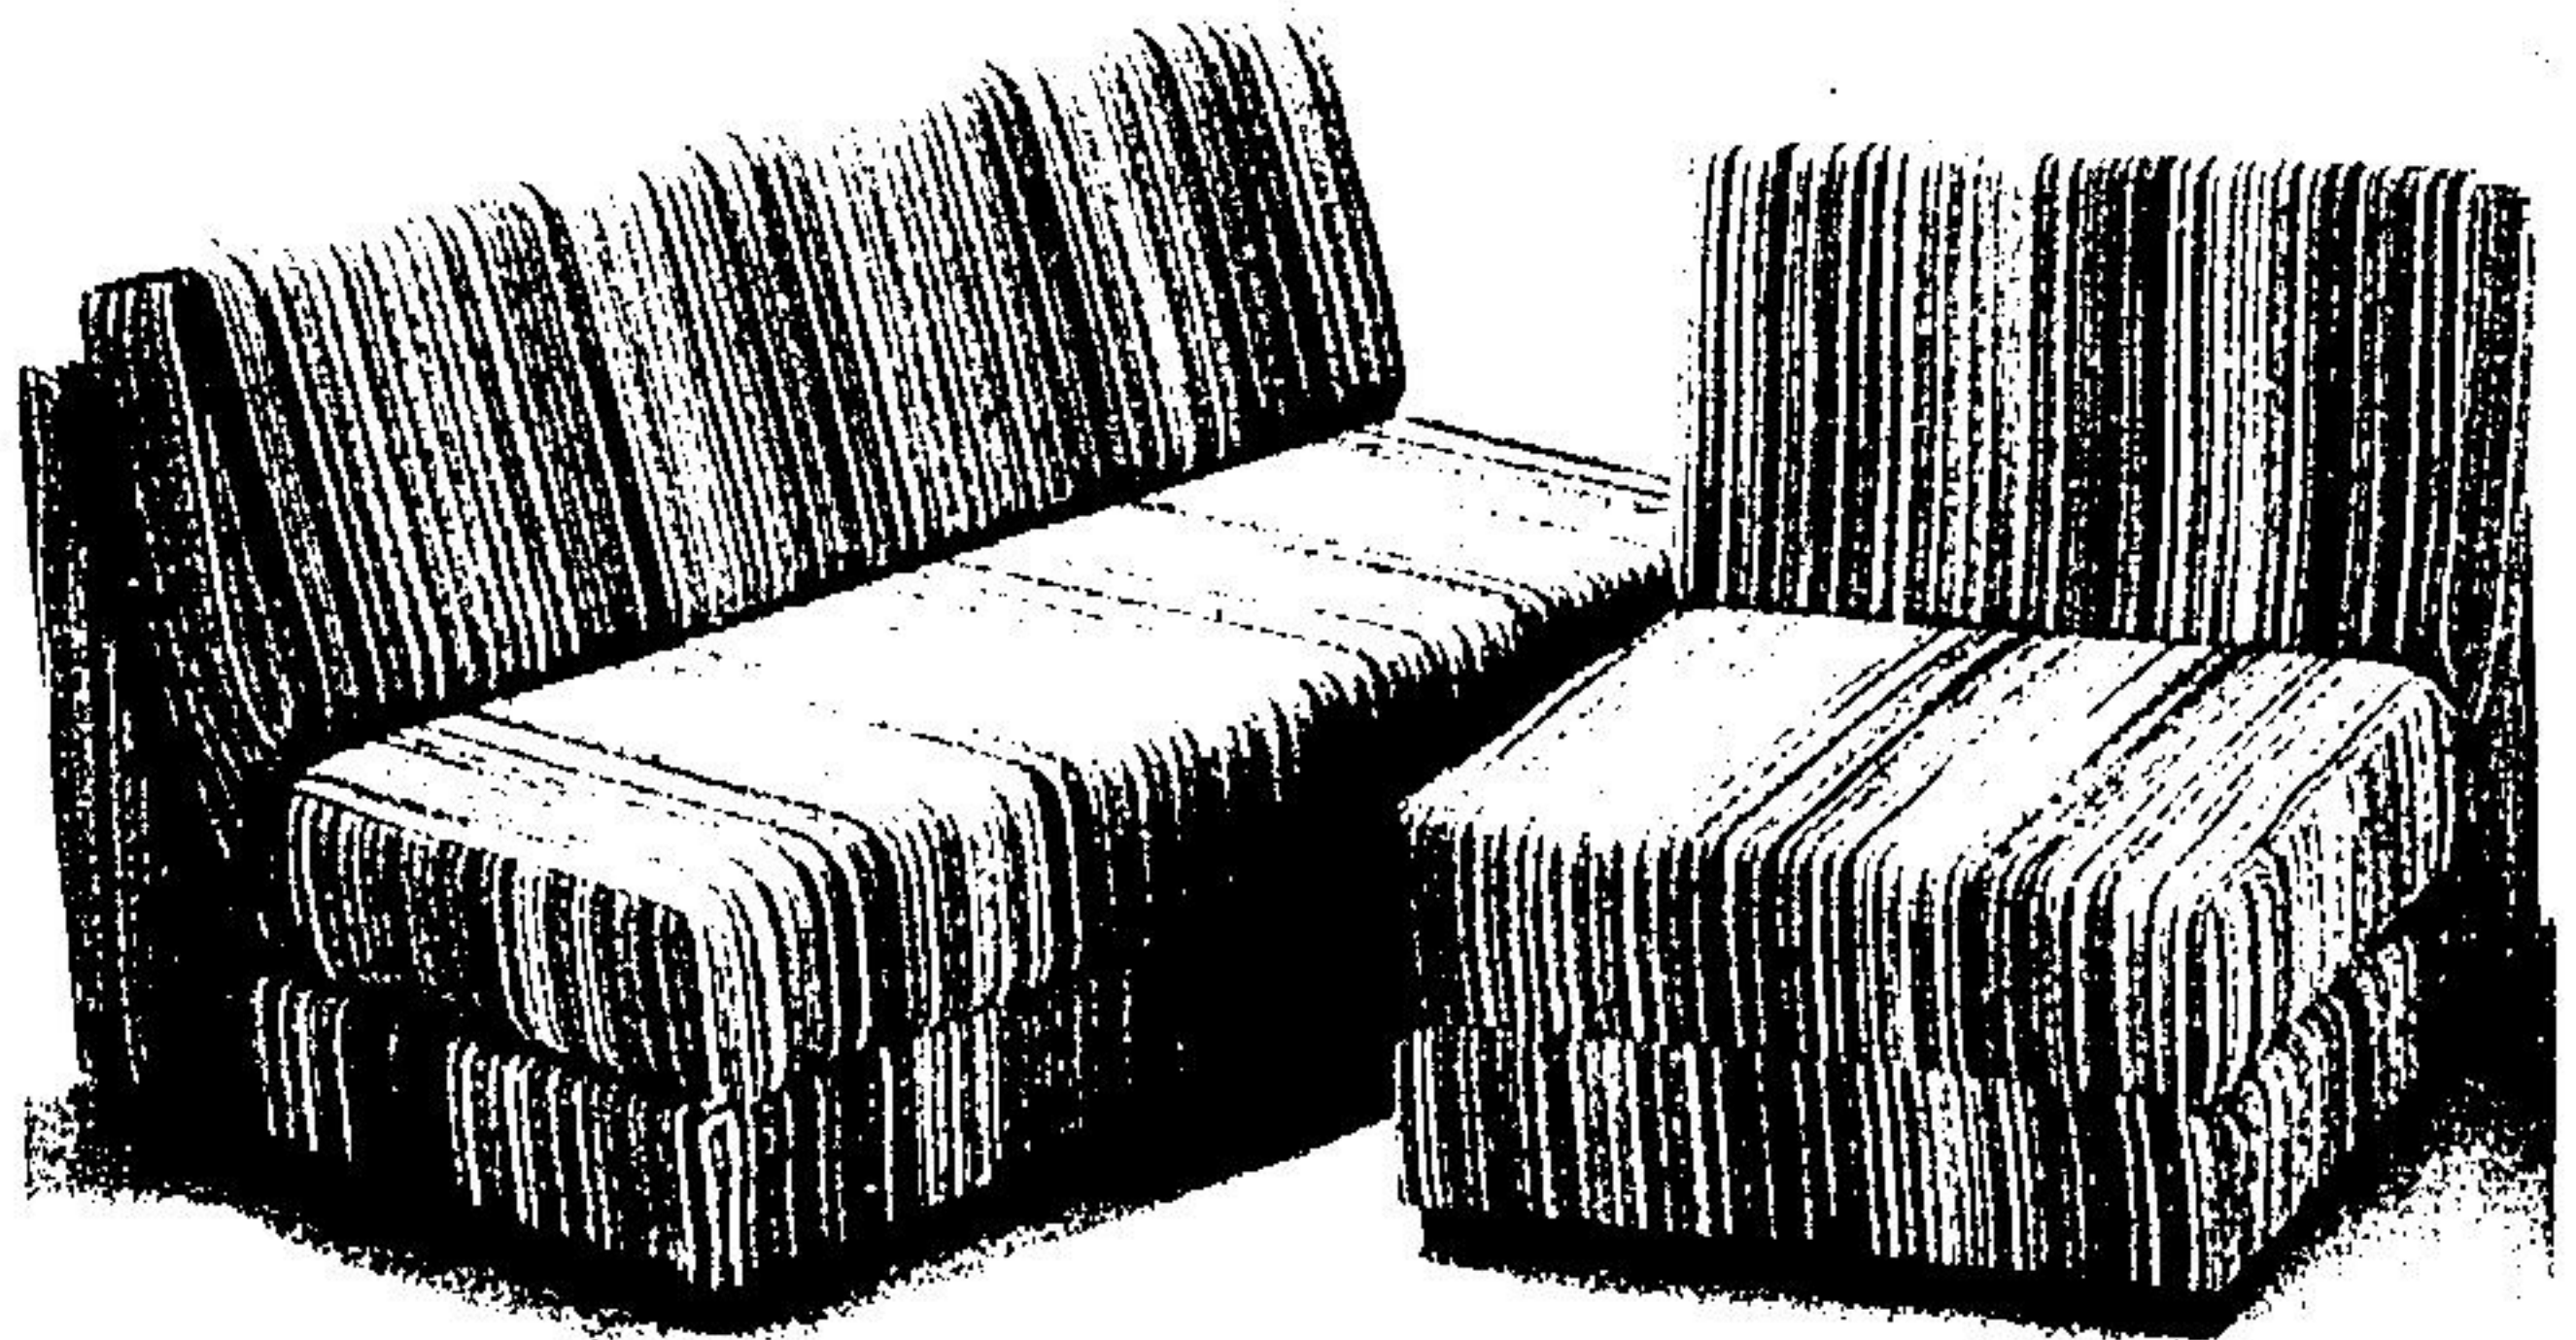

Save 14.95 **\$75** 5-pce. set

Walnut finish 30" x 40" "Arborite" top extends to 48". 4 foam-padded chairs covered in wipe-clean floral vinyl. Chrome frame.

5-pce. Wooden Set Reg. 249.95

Save 50.95 **\$199** set

Solidly built Colonial-style dinette with stain-and-heat-resistant wood veneers. 44" round table with 16" leaf. 4 chairs. Pine or maple finish.

Folding "Roll-A-Bed" Reg. 89.95

Save 20.95 **\$69** ea.

For home or cottage! Lightweight tubular steel frame with no-sag spring construction, 4 casters. 30" foam mattress with cotton print cover.

Flip Over Sofa/Bed Reg. 134.95

Save 25.95 **\$109** ea.

Day and night convenience! Hardwood frame construction with 7" foam seat and back. Flips open to double bed. 100% polypropylene cover in brown or gold.

Flip Over Chair/Bed Reg. 74.95

Save 15.95 **\$59** ea.

Extra sleeping space! Thick 7" foam seat and back with hardwood frame. Flips open to single bed. Polypropylene cover in brown or gold.

Take charge with your Zellers Account