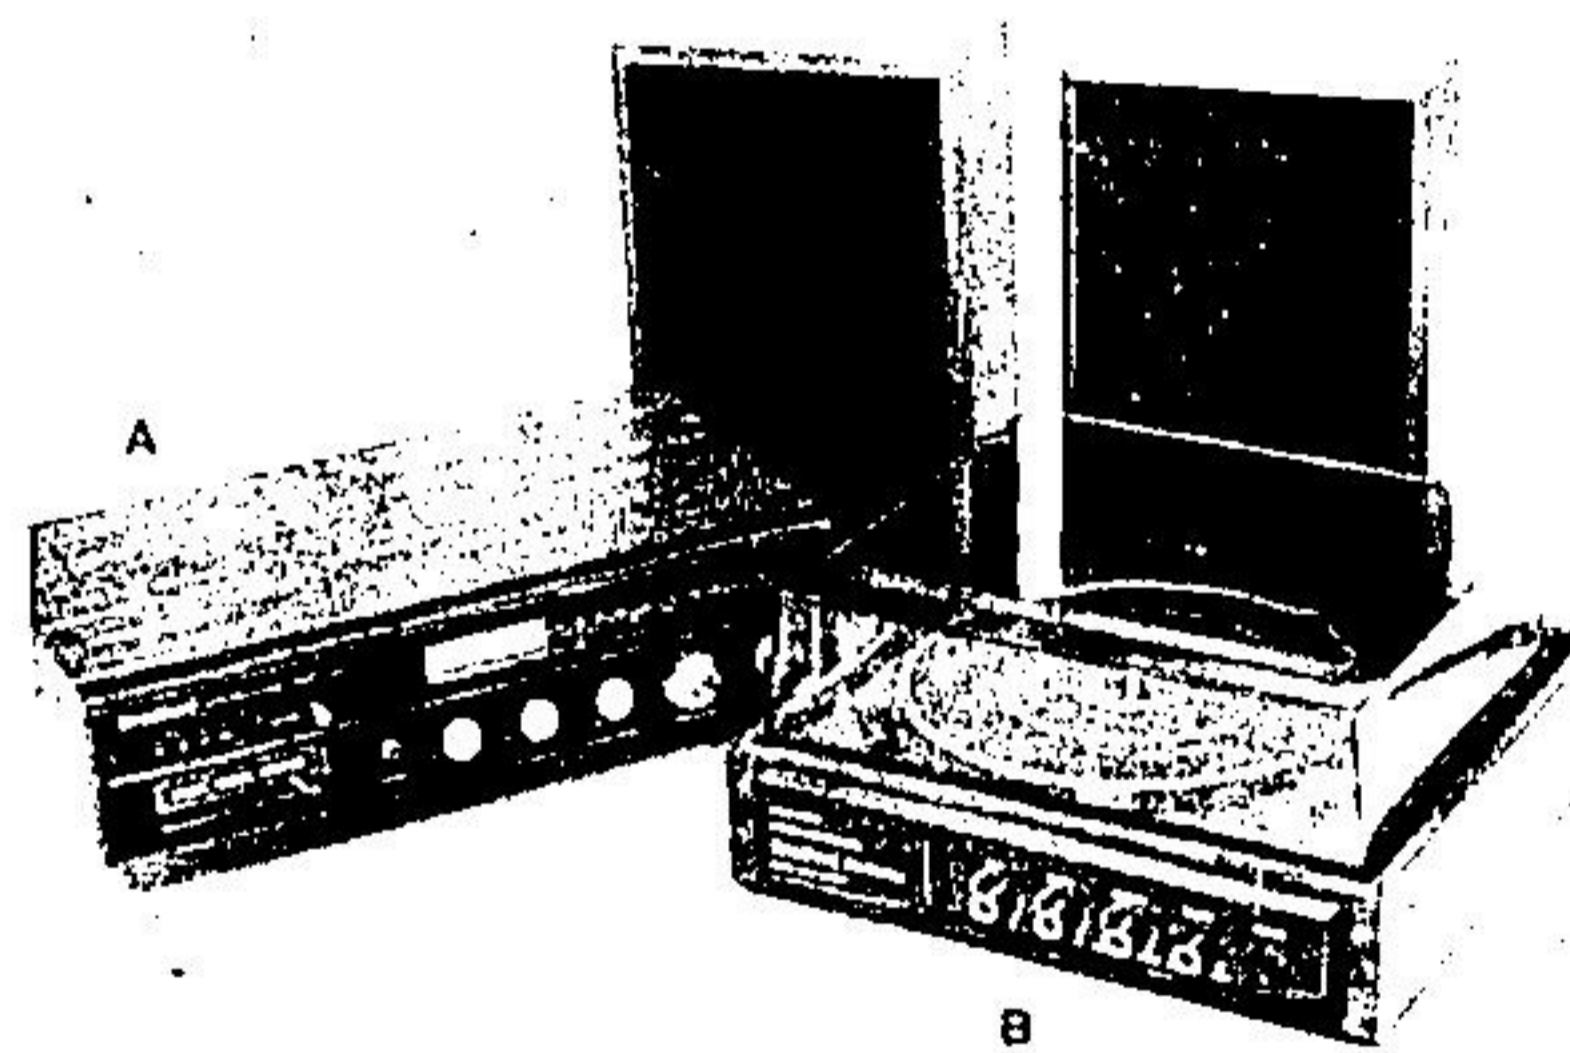

A. Bradford Component Package

New "Astra" package includes AM/FM stereo receiver • 8-Track Stereo player • Headphone jack • Two 18" H speakers • Walnut finish cabinet.

Your Choice A or B

B. Bradford Turntable & Speakers

• B.S.R. single-play turntable • Two 5" 8-ohm speakers • Separate bass, treble, volume and balance controls • Headphone jack • 90 day parts and labour warranty.

$89 ea.