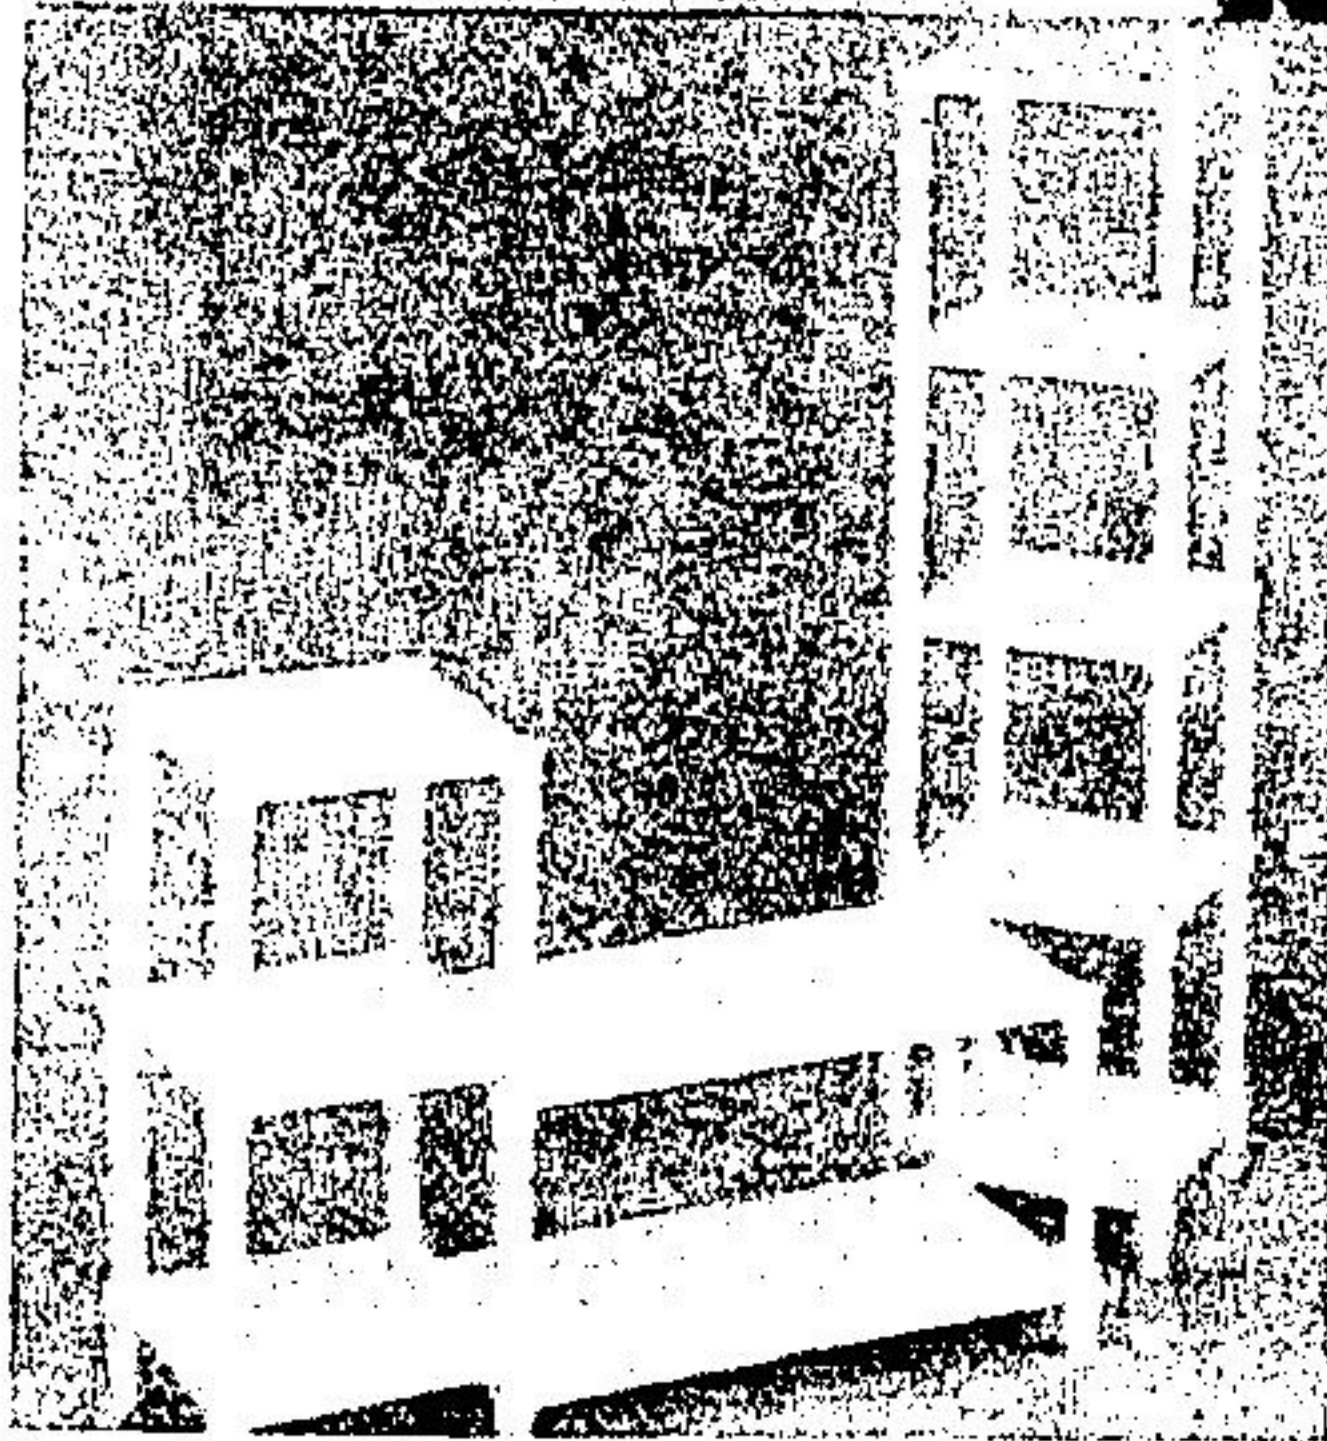

## SAVE UP TO 15.95

Space-Savers — Easy to Carry, Easy to Assemble!

Attractive, modern, knock-down furniture in sturdy "Prestwood" with rich mellow walnut "Thermograin" finish — at big savings!

**A. 5-Shelf Corner Unit**  
Approx. 54" H x 16" W.  
Reg. 44.95

**\$64** ea.

A

B

C

Save Over 20%  
**Step Stand**  
Reg. 29.95

**22.97** ea.

Durable, easy-care, high impact plastic in white. Approx. 13" D x 38" L x 30" H.

Save 20%  
**5-Shelf Etagere**  
Reg. 24.95

**19.97** ea.

Easy-care, durable, high impact plastic in white. Approx. 13" D x 13" W x 53" H.

Save 10.95. **Cocktail Table or Commode**

Reg. 59.95  
Your Choice **\$49** ea.

Beautiful heat- and stain-resistant walnut finish with hardwood spindles, antique brass finish hardware and self-closing hinges. Table app. 48" x 18" x 15 1/2" H. Hexagonal commode app. 25" x 25" x 19" H.

A. Save Over 30%  
**Kitchen Bar Stool**  
Reg. 13.95

**9.47** ea.

Chromed frame and vinyl covered foam-filled seat. Black or brown. App. 29" H.

B. Save 20%  
**Chromed Step Stool**  
Reg. 19.99

**15.97** ea.