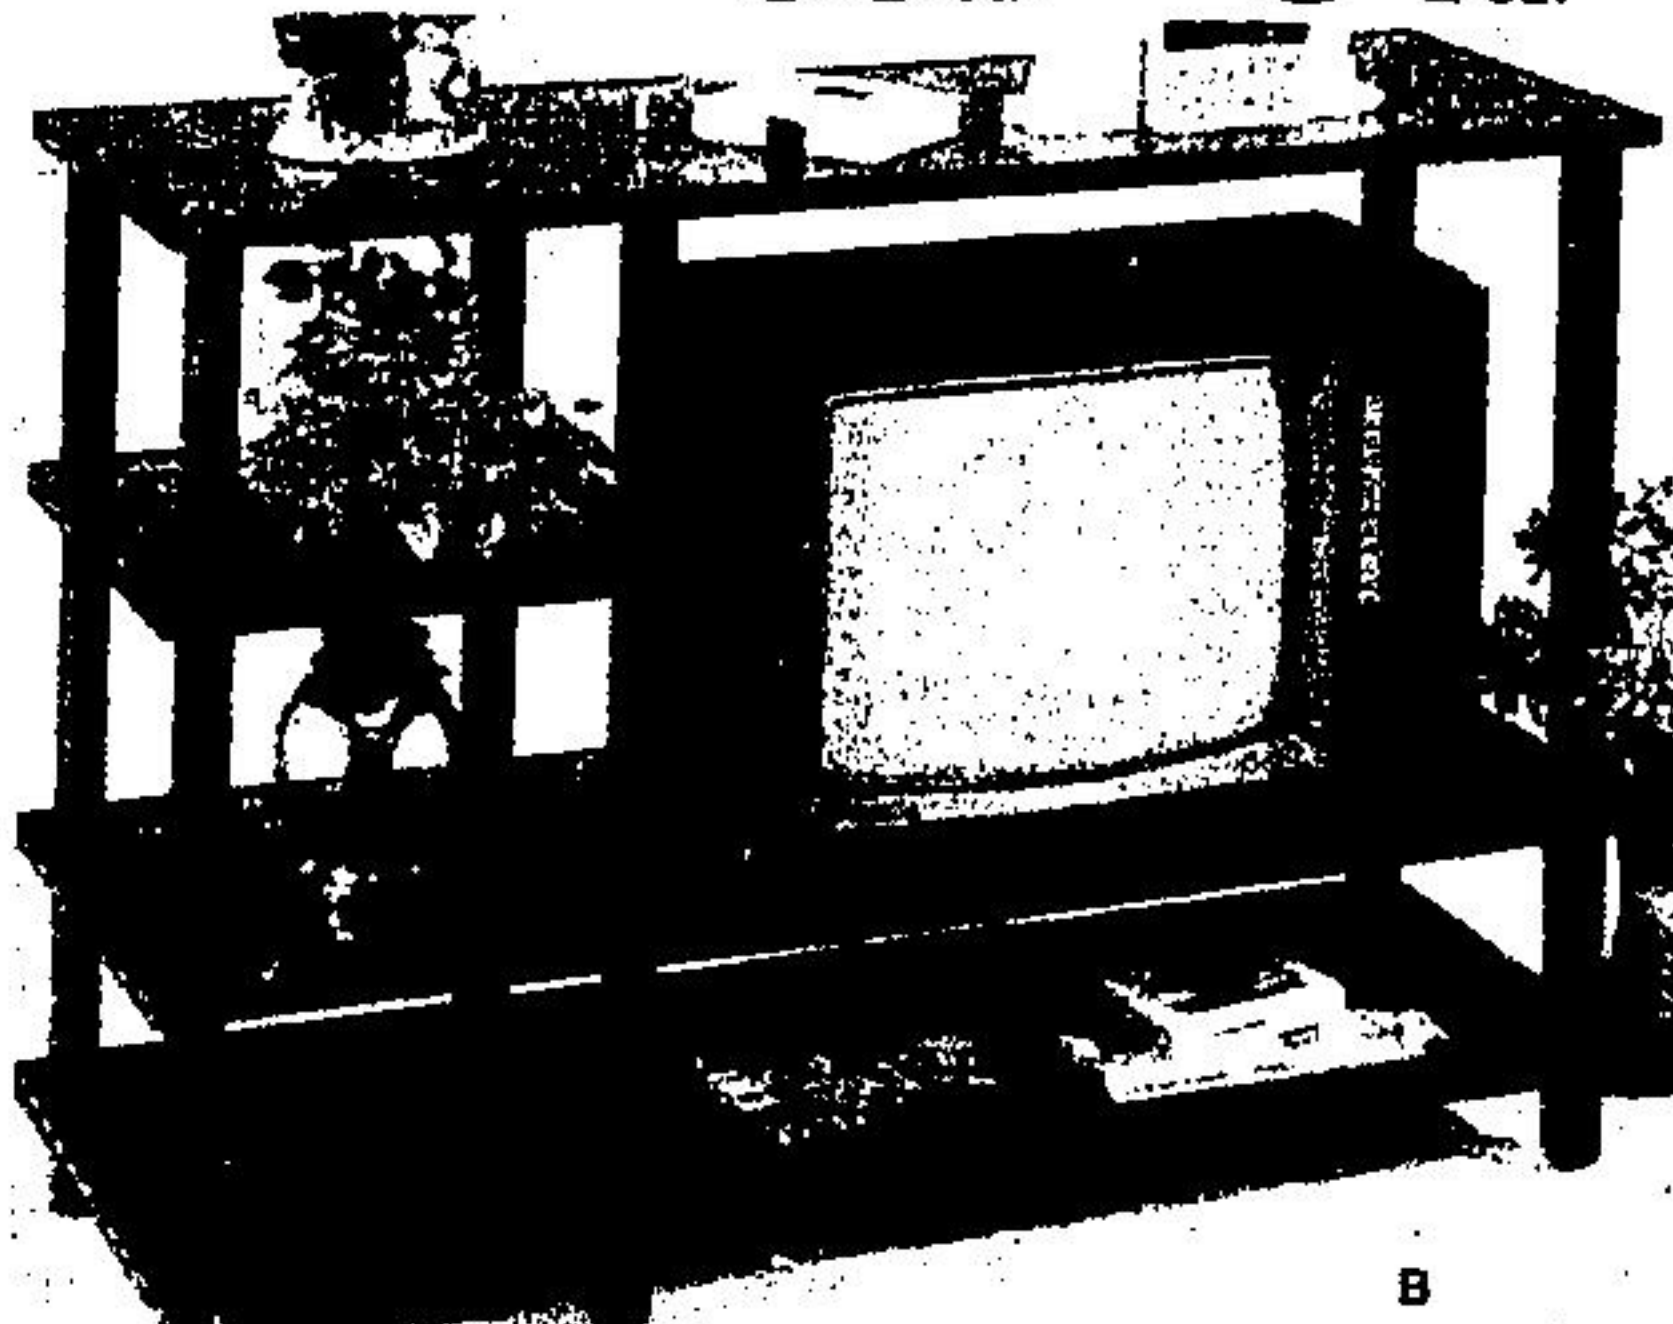

## SAVE UP TO 15.95

Space-Savers — Easy to Carry, Easy to Assemble!

Attractive, modern, knock-down furniture in sturdy "Prestwood" with rich mellow walnut "Thermograin" finish — at big savings!

**A. 5-Shelf Corner Unit**  
Approx. 54" H x 16" W.  
Reg. 44.95

**B. Multi-Shelf Wall Unit**  
Approx. 48" L x 16" D x  
31 3/4" H.  
Reg. 74.95

**C. 5-Shelf Bookcase**  
Approx. 32" L x 16" D x  
55" H.  
Reg. 79.95

Save 7.95

Save 15.95

Save 15.95

**\$37** ea.

**\$59** ea.

**\$64** ea.

A

B

C

Save Over 20%  
**Step Stand**  
Reg. 29.95

**22.97** ea.

Durable, easy-care, high impact plastic in white. Approx. 13" D x 38" L x 30" H.

Save 20%  
**5-Shelf Etagere**  
Reg. 24.95

**19.97** ea.

Easy-care, durable, high impact plastic in white. Approx. 13" D x 13" W x 53" H.

Save 10.95. **Cocktail Table or Commode**

Reg. 59.95  
Your Choice **\$49** ea.

Beautiful heat- and stain-resistant walnut finish with hardwood spindles, antique brass finish hardware and self-closing hinges. Table app. 48" x 18" x 15 1/2" H. Hexagonal commode app. 25" x 25" x 19" H.