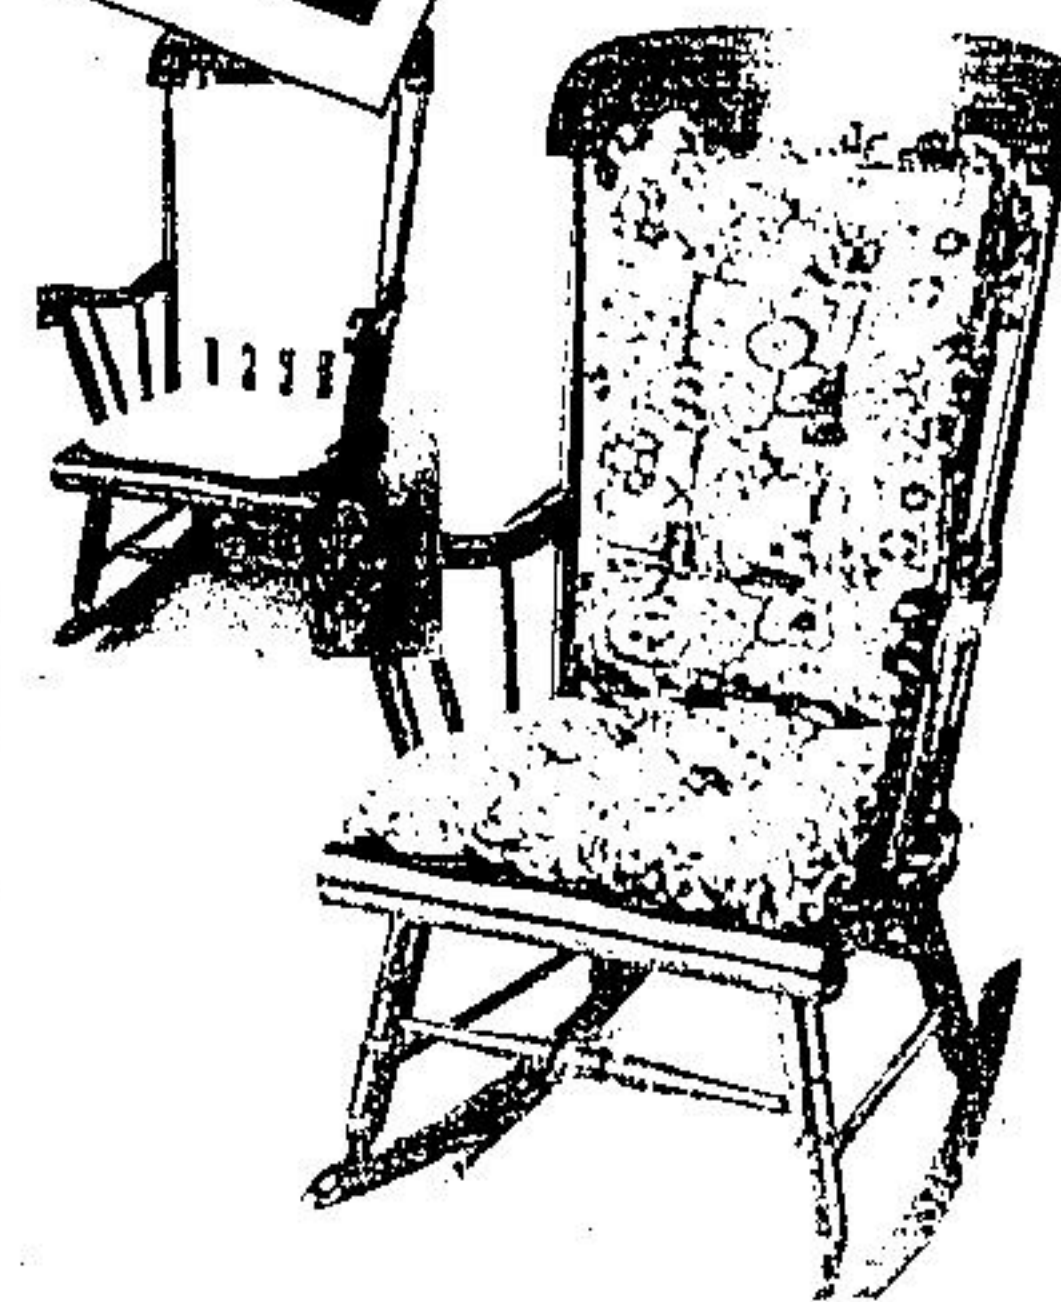

Face Cloth **.77** ea. Hand App. 15" x 26" **1.97** ea. Bath App. 20" x 42" **3.77** ea.

**days**

**Terrific Buy on Furniture Throws!**

For last minute decorating! Hurry in and save on these first quality throws in a stunning selection of fabrics, patterns and colours. All beautifully finished with braid or fringe and machine-washable.

App. 70" x 90" size **9.97** ea. App. 70" x 120" size **13.97** ea. App. 70" x 140" size **17.97** ea.

**A Touch of Velvet**

Choose the 13 1/2" square Crown velvet cushion in a rich combination of stripes; or 17" square velvet cushion with knife edge. Gold, brown, other decorator colours!

Your Choice **4.97** ea.

**Rocker Cushion Sets**

Cotton Duck foam-filled set in gold, brown, other solids 16" x 15" x 1 1/2" seat; 15 1/2" x 19" x 1" back. King Size Colonial print tufted set has 17" x 16" x 3" seat, 16" x 21 1/2" x 3" back.