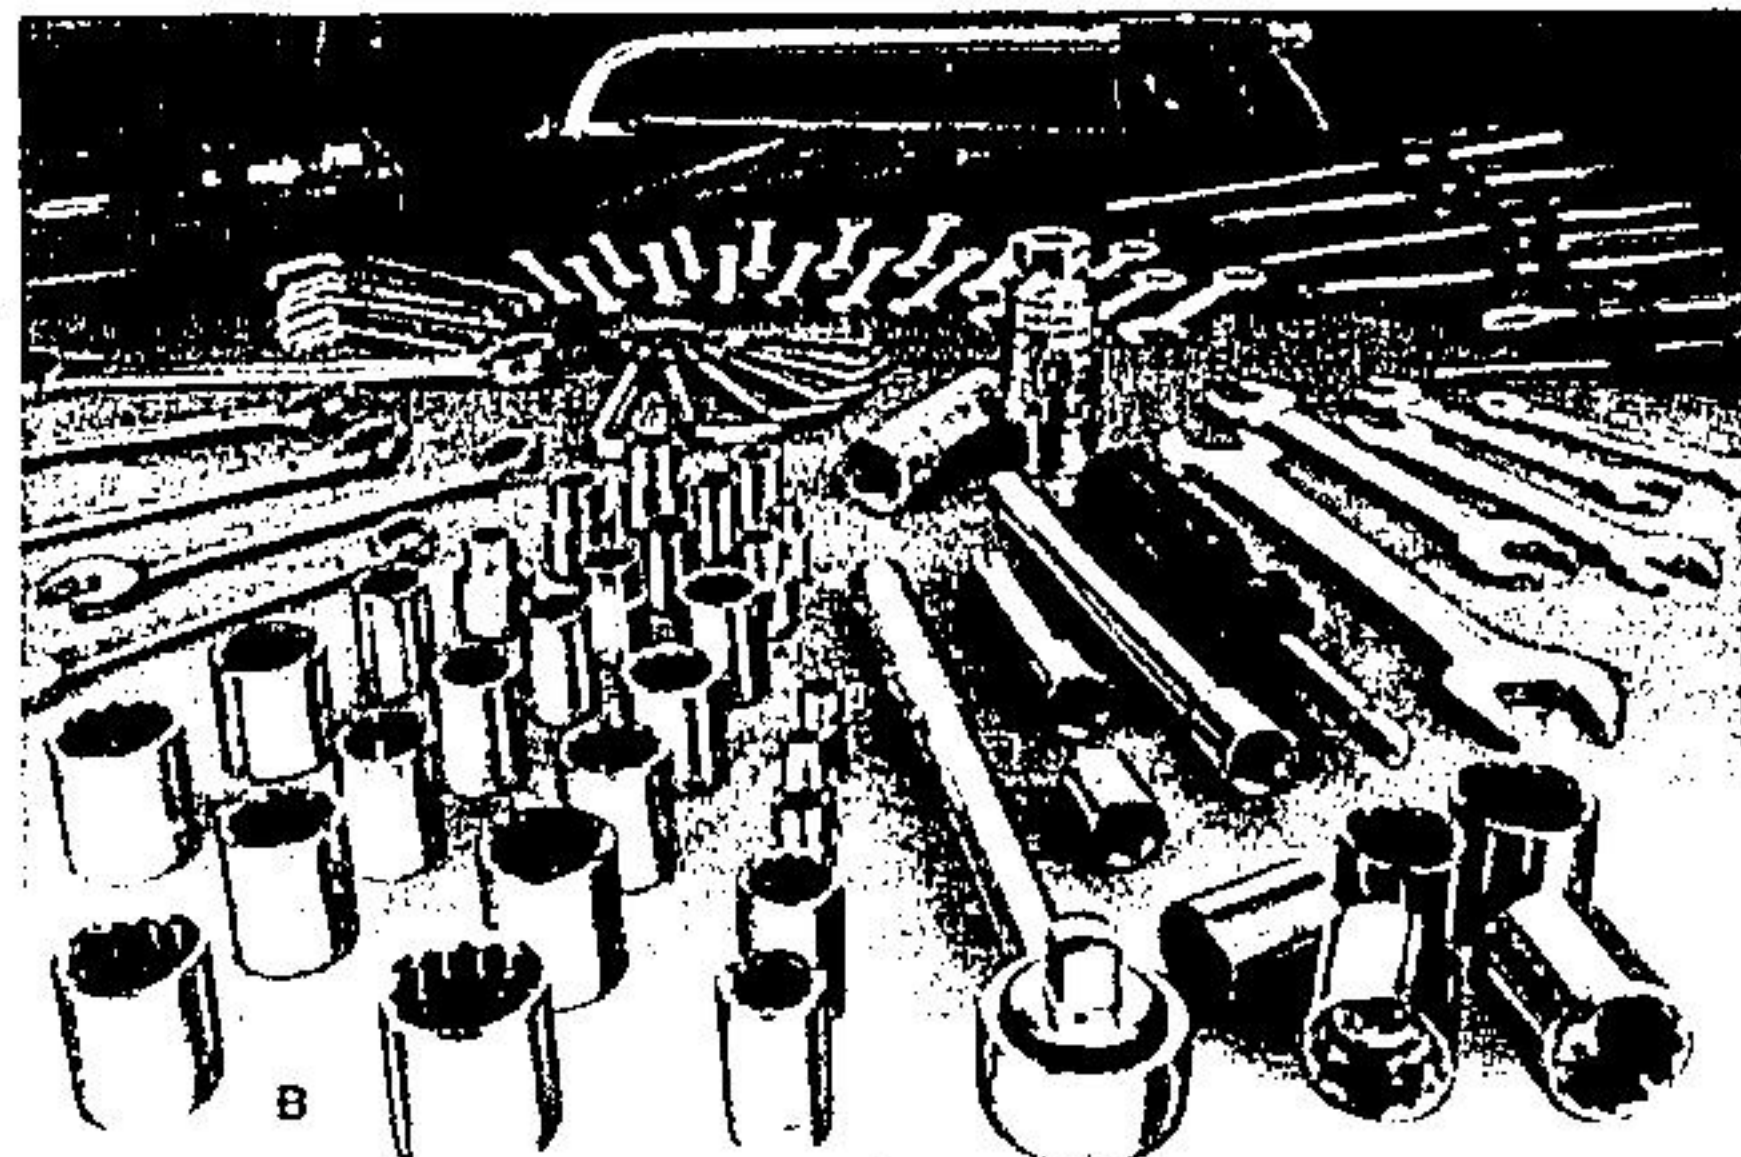

This Christmas, Good News Starts with "Z", Zellers!

Because of floor space limitations, some items, sizes and/or colours shown on this page may not be available in all our stores.