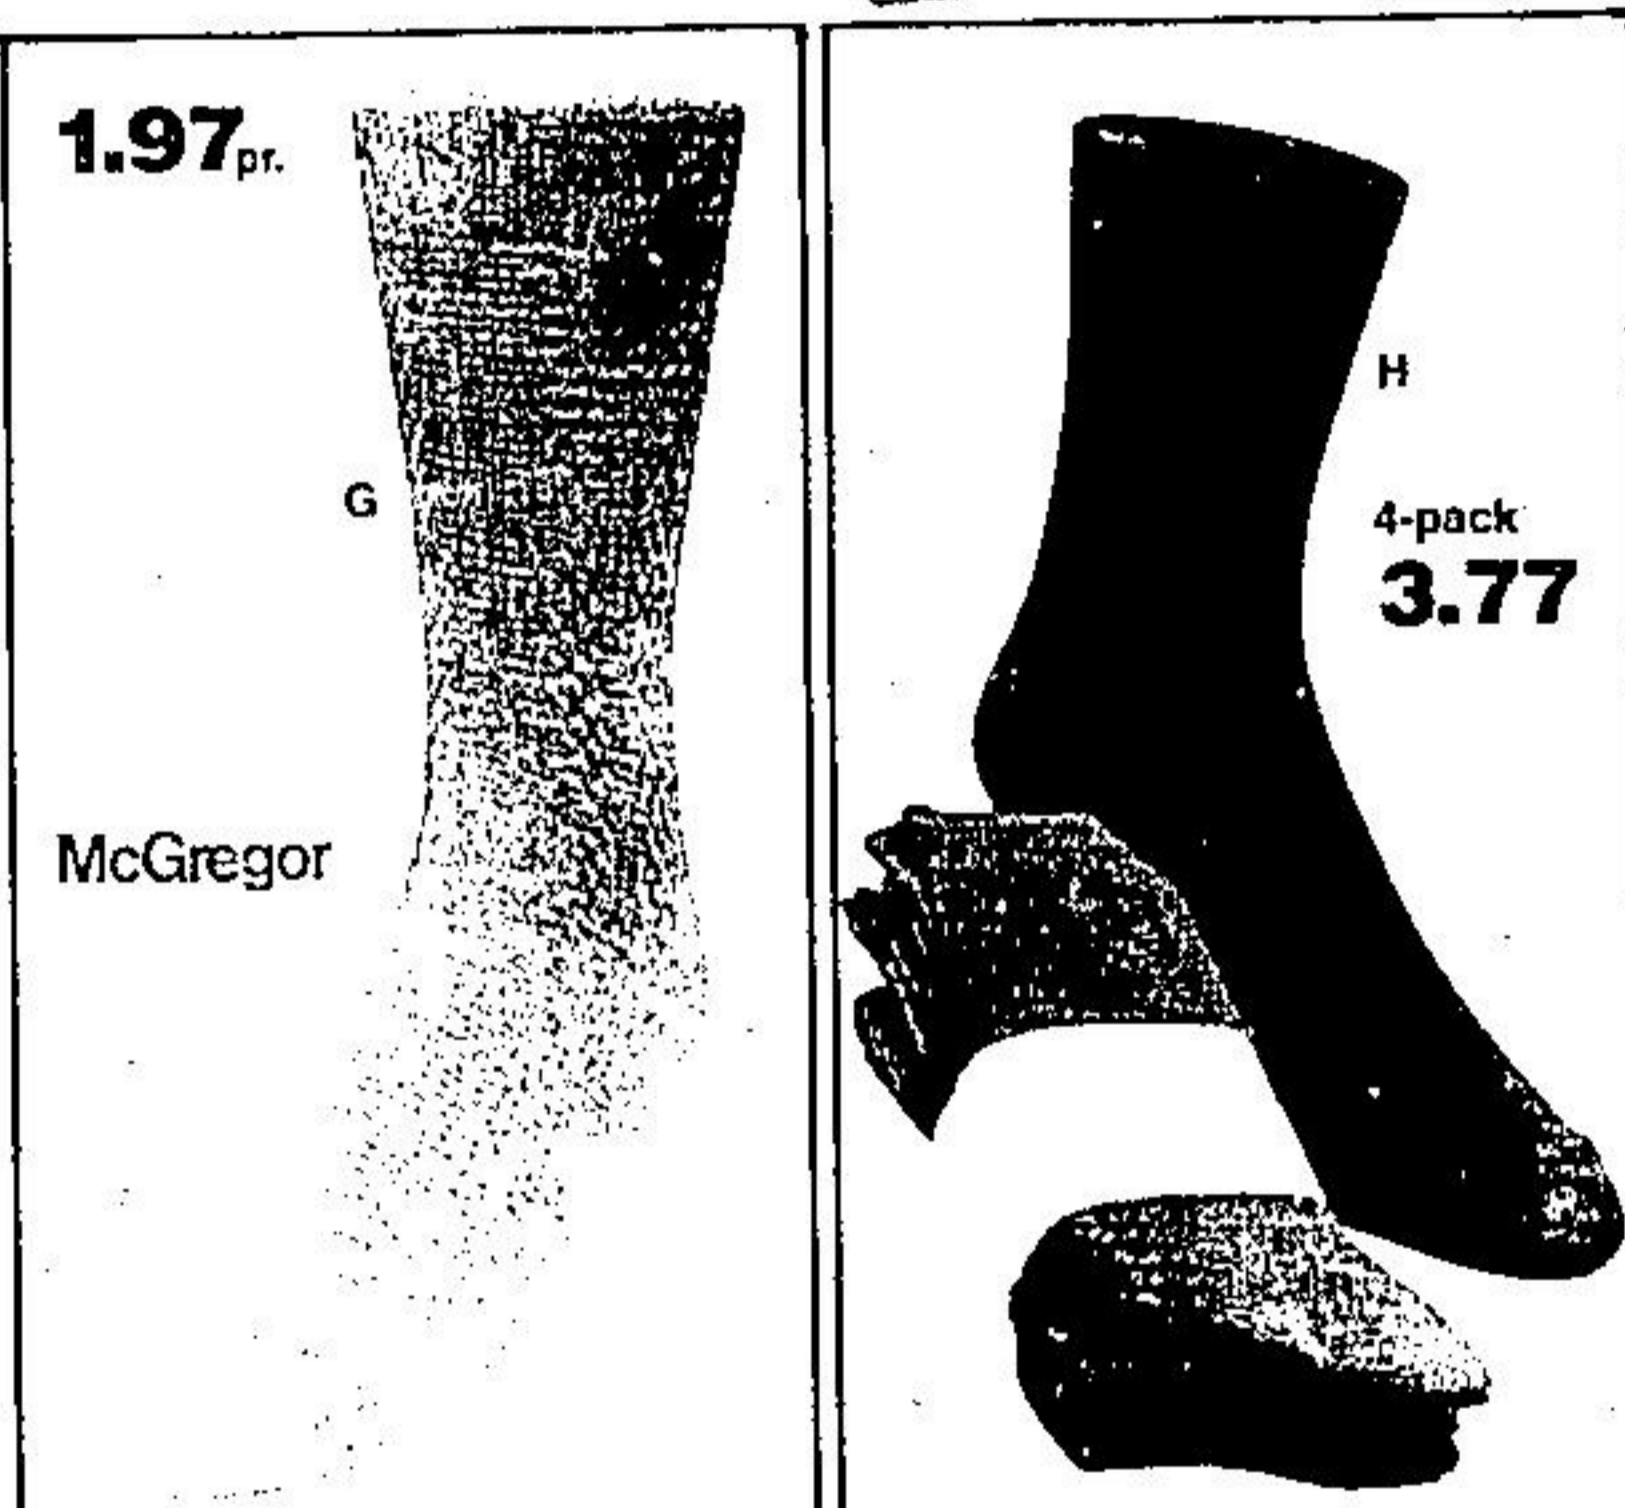

1.97 pr.

McGregor

H
4-pack
3.77

Sock It To Him This Christmas!

Gift-Boxed Hose Your Choice E or F

Reg. 3.59

2.47 box

E. Two pairs of acrylic/nylon socks for the sportsman. White with navy and red stripes. 10-13. What a gift ideal!

F. Two pairs of Citations "Gold Medalist" acrylic/nylon ribbed casual hose. Assorted color combinations. 10-13.

Make Him a McGregor Man!

G. Casual "Happyfoot" wool/cotton/nylon hose has comfortable cushion sole. Brown, navy or Oxford. Sizes 10 1/2-12.

Reg. 2.75

1.97 pr.

Men's 4-pack Nylon Dress Hose

H. 4 pairs of men's first quality 100% nylon dress hose in brown, navy or black. 10-13.

Reg. 4.49

Also Available in Boys' Sizes 8-10 1/2. Reg. 3.49 **2.77** 4-pack

3.77 pack

Popular Wool Blend Dress Hose

I. Men's wool blend hose feature Lycra* spandex stay up top. Your choice of ankle, mid or executive length, at one low price! Brown, black or blue. Size 10-13.

Your Choice
Reg. 1.79 to 2.29

1.67 pr.