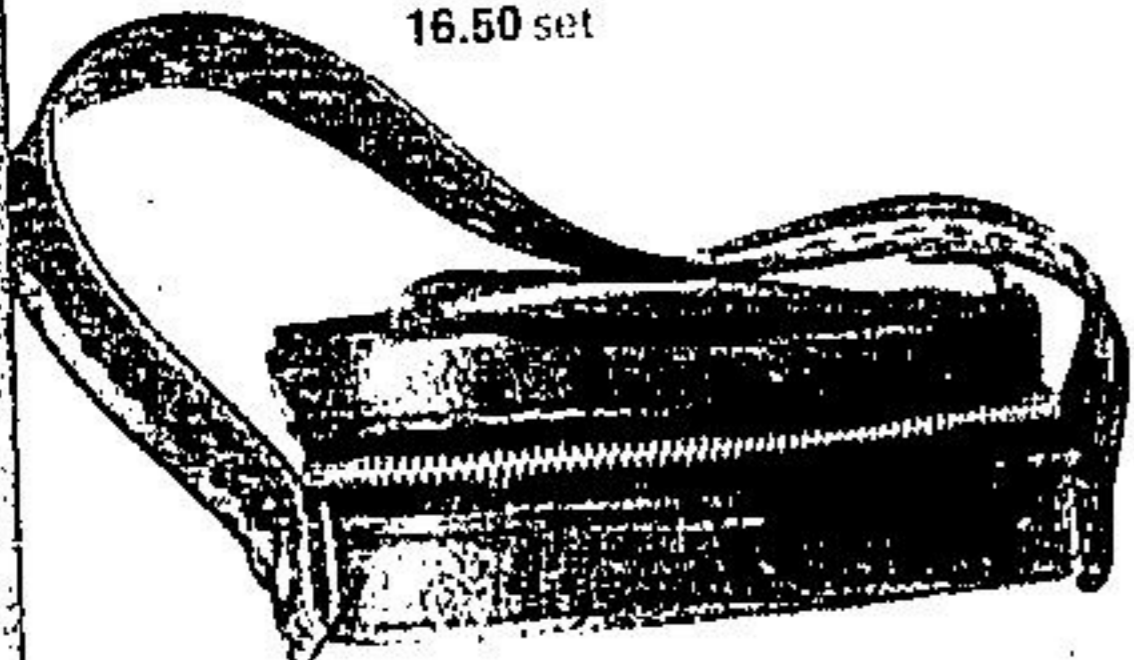

**A. BABE TRIO**

Contains • Talc (50 g)  
• Cologne (28 ml)  
• Soap (110 g)  
**9.85 set**

**B. BRUT TRAVEL CLUB BAG**

Contains • Conditioner (50 ml)  
• Creme Shave (50 ml)  
• Shampoo (50 ml)  
• Brut Cologne (50 ml)  
**12.50 set**

**C. BRUT LIGHT SET**

Contains • Brut Light After Shave Conditioning Lotion (225 ml)  
• Brut Light Soap On A Rope (210 g)  
• Canvas Tote Bag  
**16.50 set**

C/16.50

G/9.00

**D. FABERGE MUSK FOR MEN SET**

Contains • Musk Cologne (72 ml)  
• Soap on a Rope (113 g)  
**11.00 set**

**E. TIGRESS TRIP-LET**

Contains • Soap (70 g)  
• Cologne (28 ml)  
• Bath Powder (50 g)  
**8.50 set**

**F. ESSENCE MAGIQUE SET**