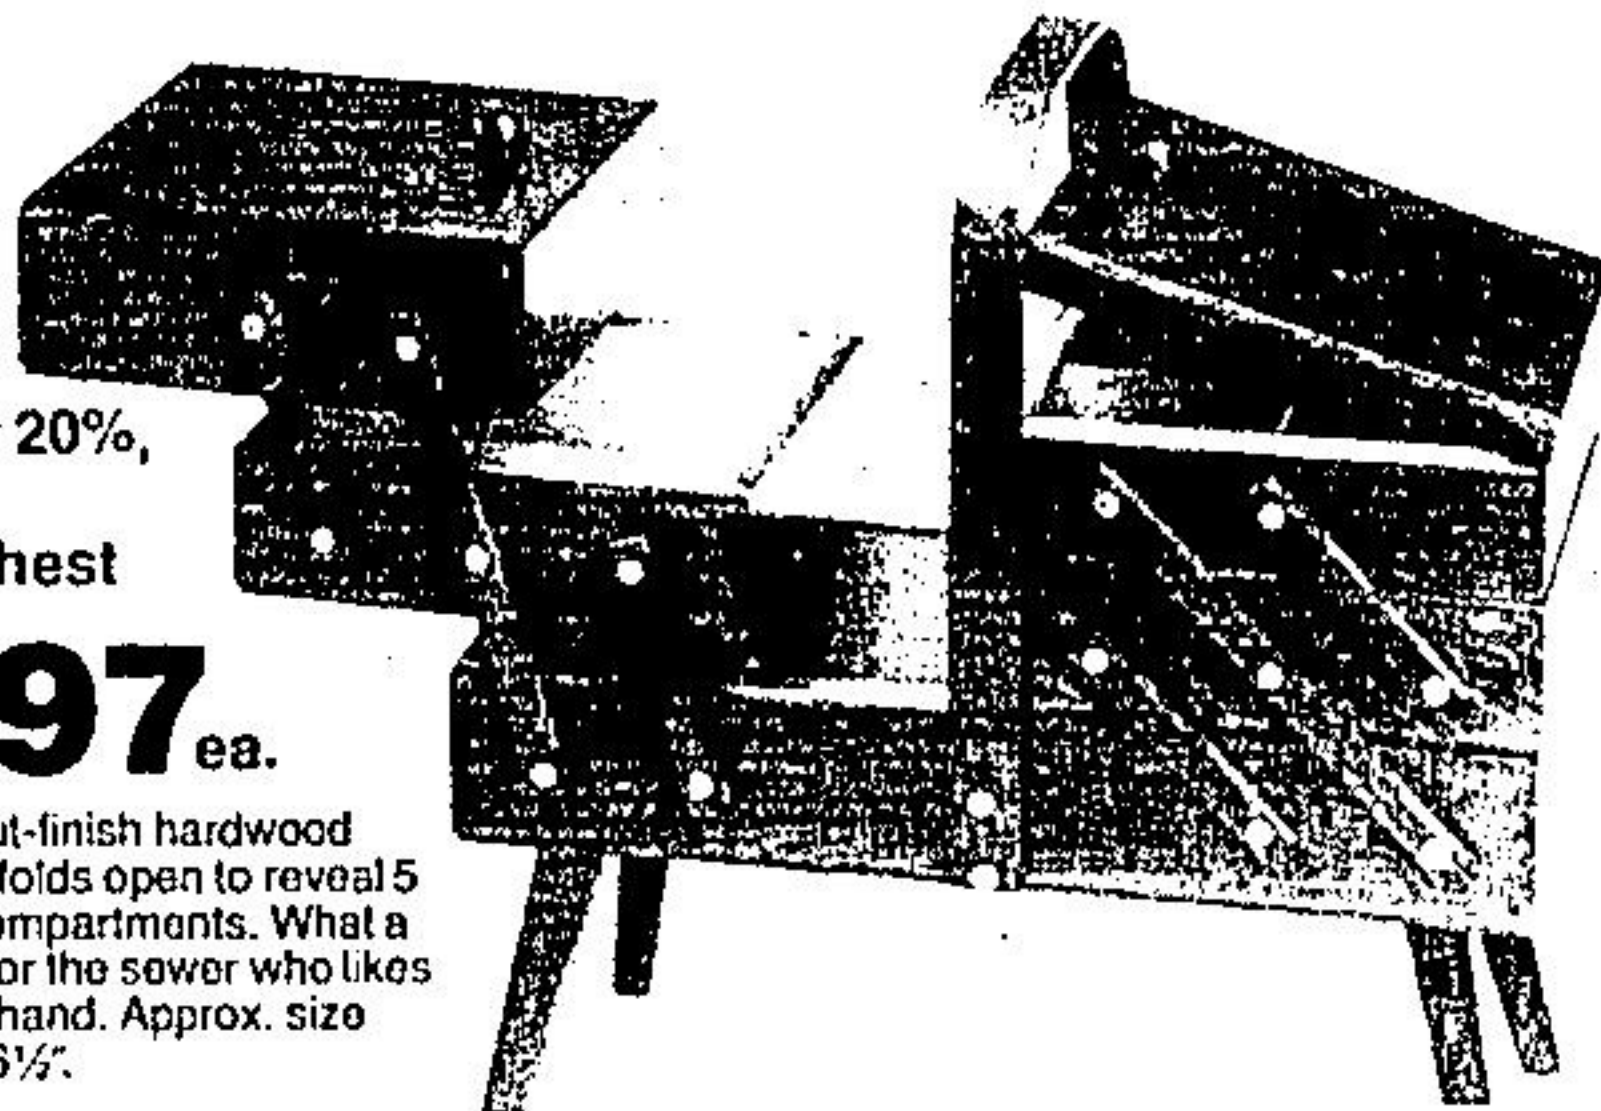

'Tis Zellers Season...

25% OFF

REG. PRICES

On Our Entire Range of

TIMEX

Watches

Great savings on gift-boxed "Timex" watches! Every style, every model in our store, for men, women and children now at terrific 25% savings! A practical and personal gift for everyone on your list, including you! Choose from gold and silver-coloured cases with quartz and mechanical movements, all backed with a one year guarantee!

Ladies' Wooden
Jewel Box

Reg. 9.99

7.97 ea.

Warm walnut colour jewel box has lift-up top with attached mirror, complete with ring and earring compartments & pull-out necklace drawer. Gold velvet lining. 7 1/2" x 5 1/4" x 4 1/4".

Ladies' "Buxton"
Jewel Case

Reg. 32.99

24.97 ea.

Suede lined chest with earring sections and 4 deep compartments for necklaces and rings. Pull-out drawer has 3 sections. In white or gold colour. 15" x 8" x 5 1/4".

Save over 20%,
Wooden
Sewing Chest

14.97 ea.

3-tiered walnut-finish hardwood sewing chest folds open to reveal 5 hide-a-way compartments. What a personal gift for the sewer who likes everything at hand. Approx. size 17 1/2" x 8" x 16 1/2".