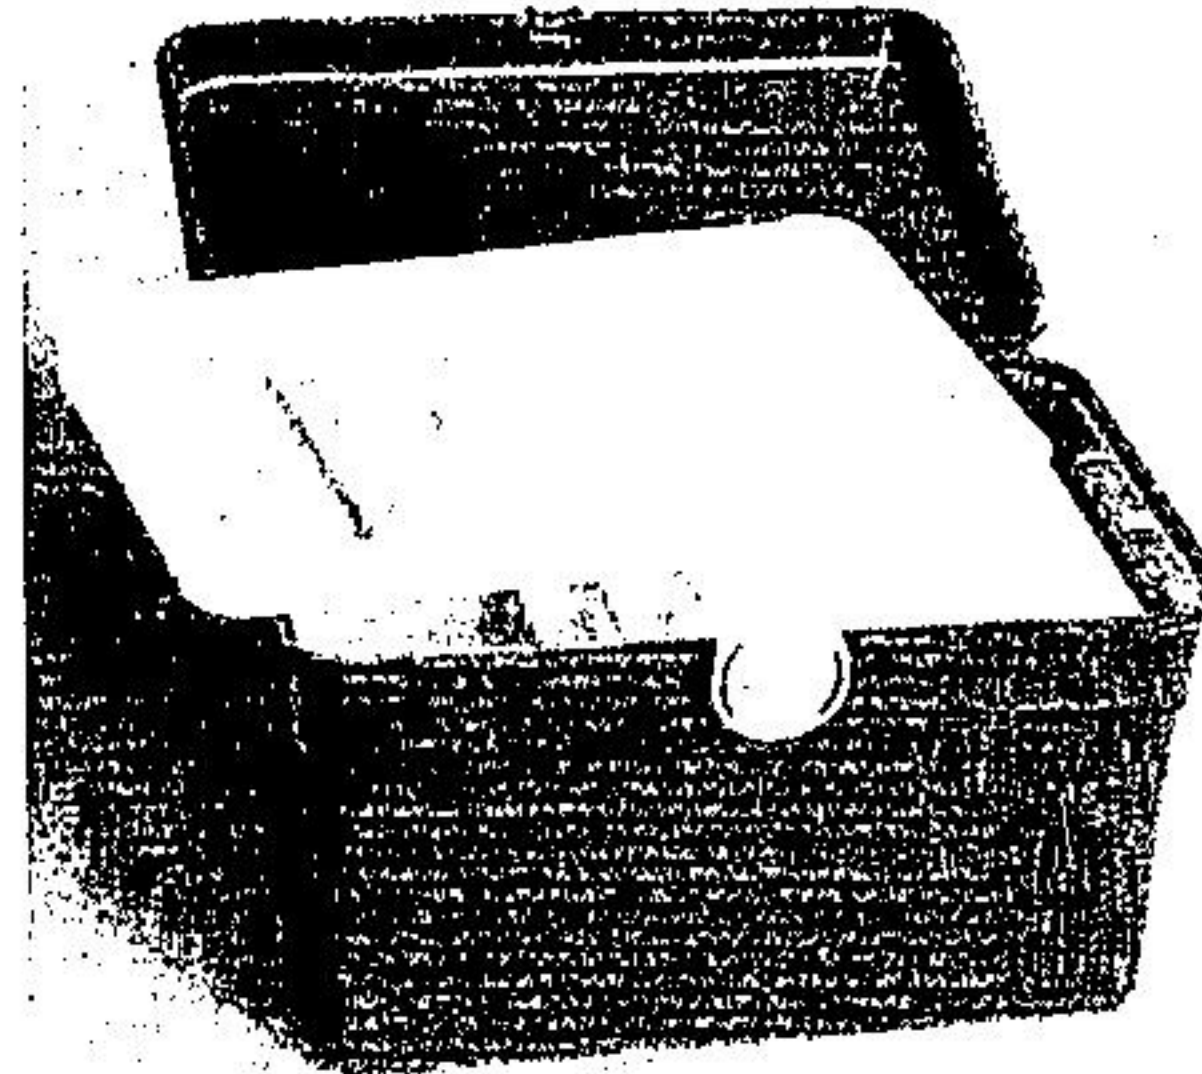

Save over 20%
Plastic Sewing Chest

6.97 ea.

An attractive chest with handy removable trays and adjustable partitions. Portable, lightweight and sturdy! Available in avocado or brown. Approx. size 13" x 8" x 7 1/2".

Our Low Prices Are Just The Beginning Everything Starts With

Because of floor space limitations, some items, sizes and/or colours shown on this page may not be available in all our stores.