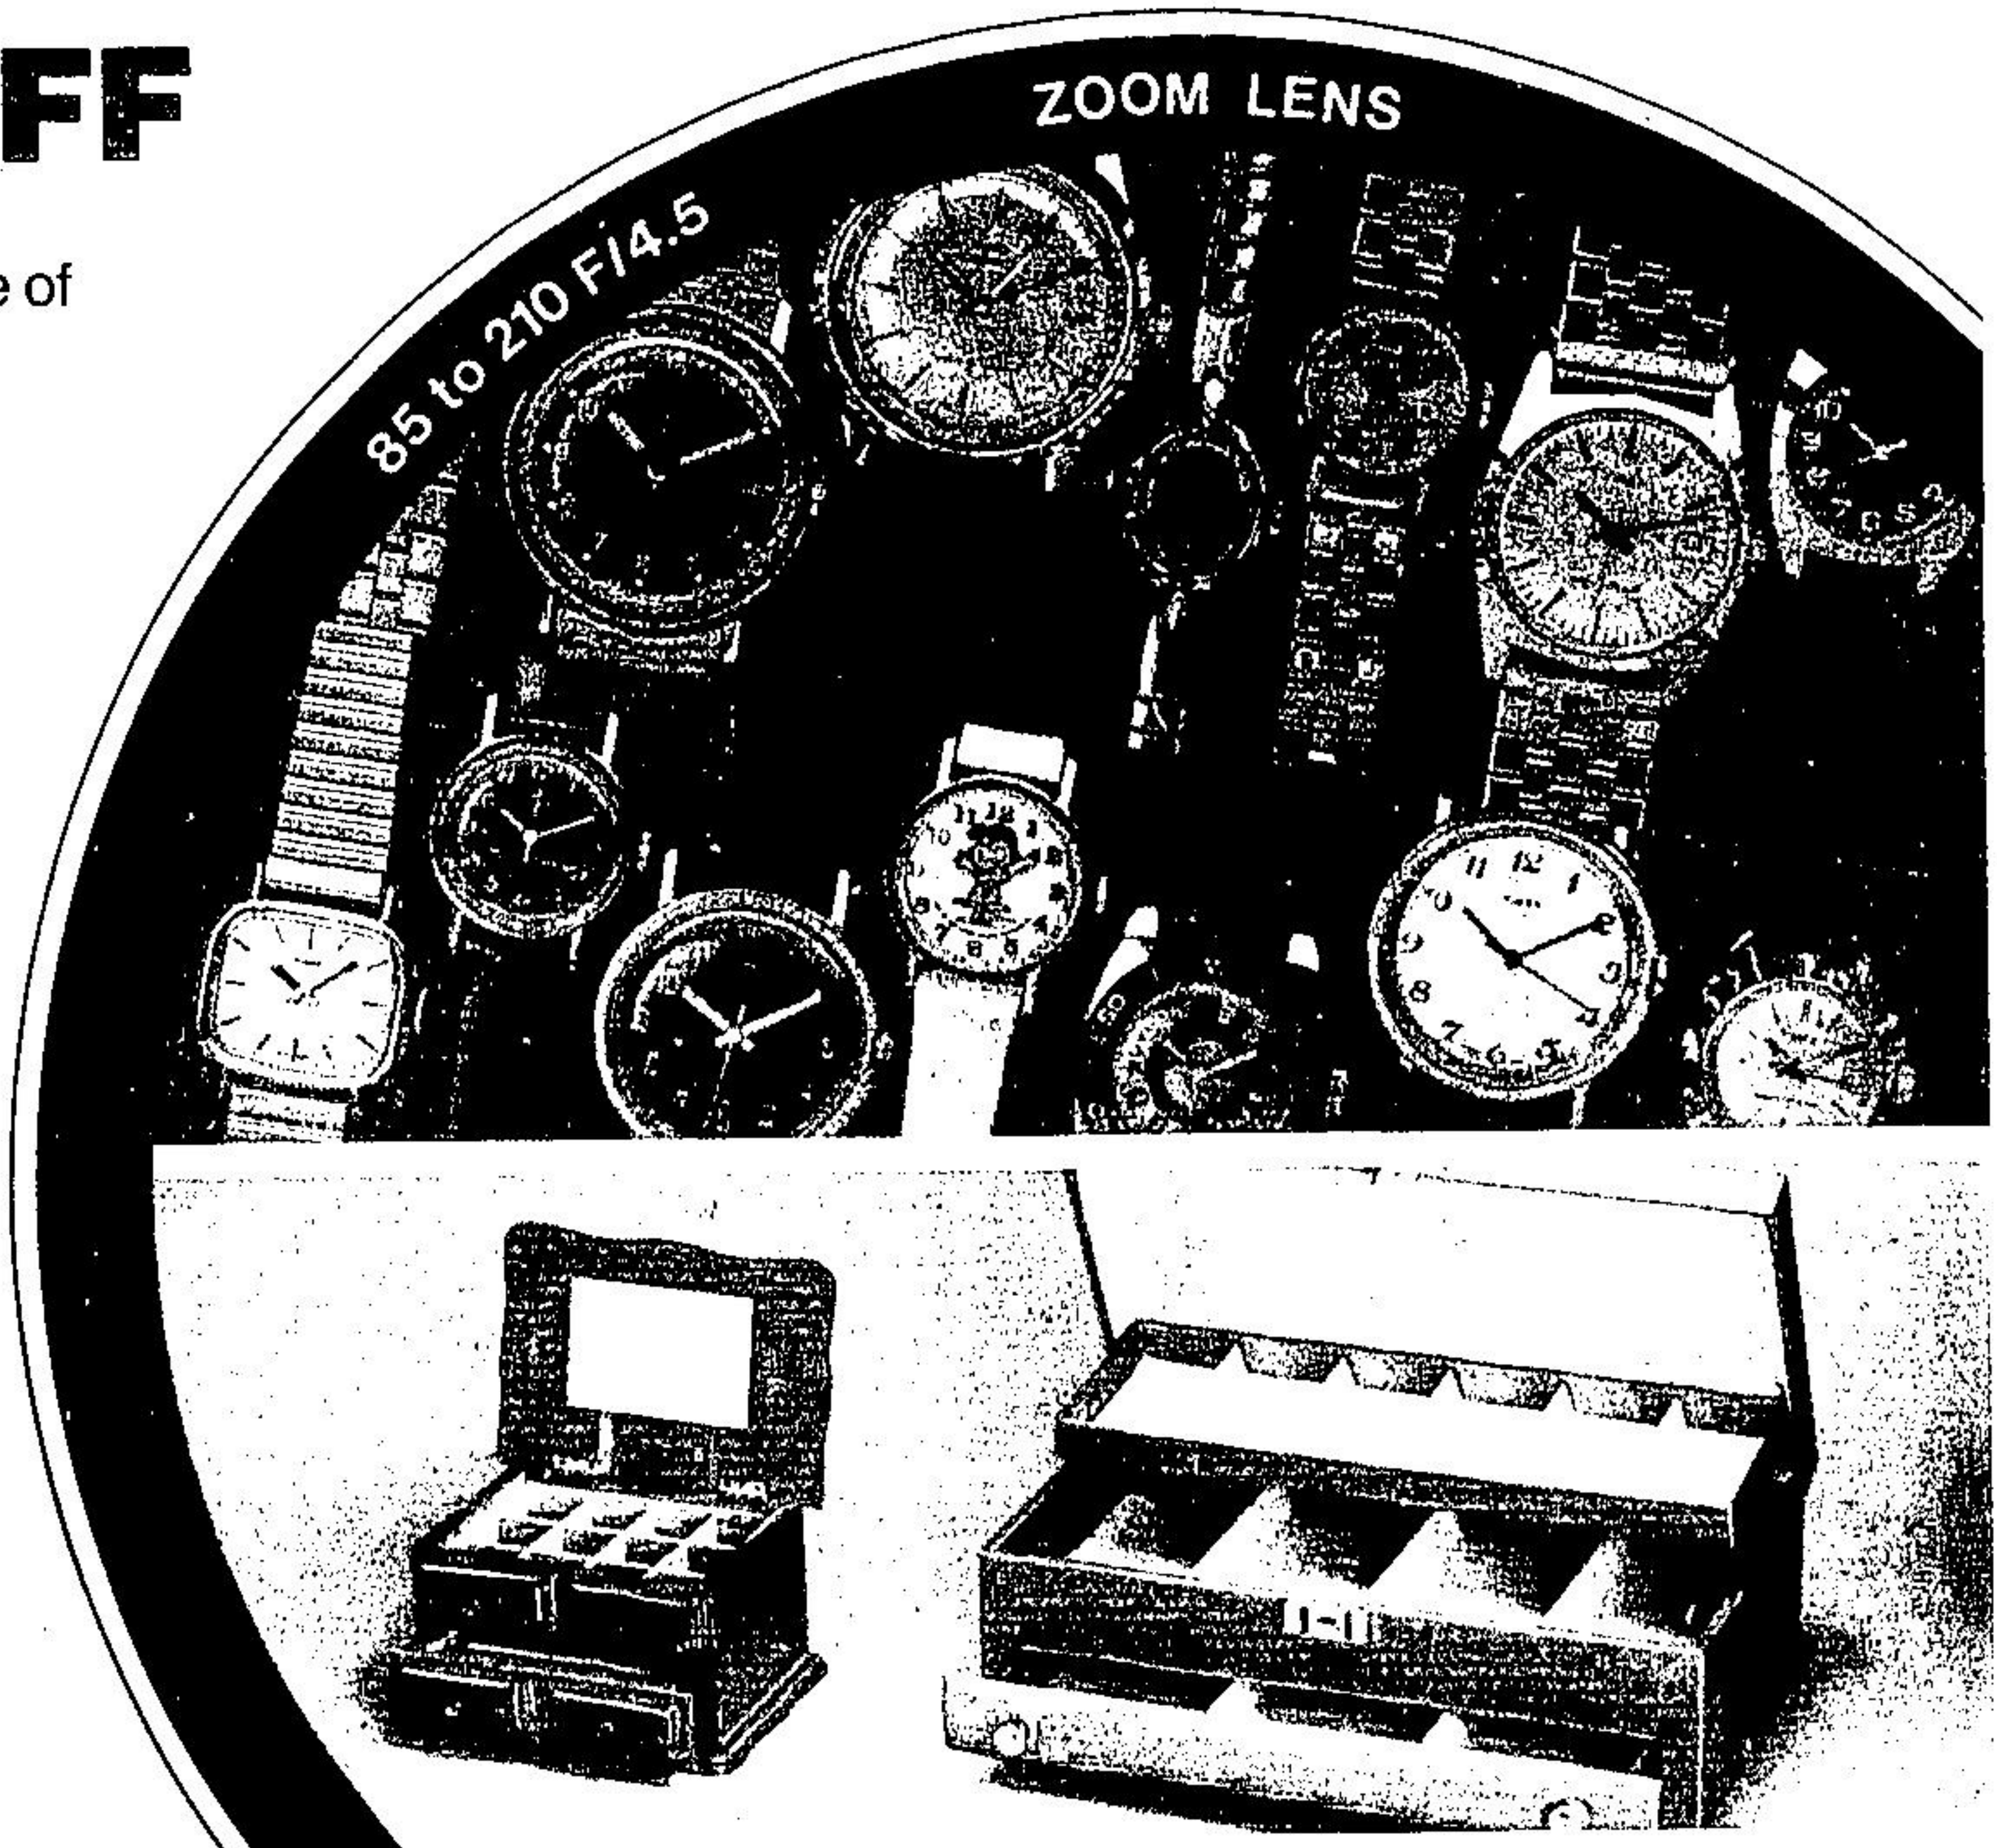

### 7.97 ea.

Warm walnut colour jewel box has lift-up top with attached mirror, complete with ring and earring compartments & pull-out necklace drawer. Gold velvet lining. 7 1/2" x 5 1/4" x 4 1/4".

Ladies' "Buxton"  
Jewel Case

### 24.97 ea.

Suede lined chest with earring sections and 4 deep compartments for necklaces and rings. Pull-out drawer has 3 sections. In white or gold colour. 15" x 8" x 5 1/4".

Save over 20%,  
Wooden  
Sewing Chest

### 6.97 ea.

An attractive chest with handy removable trays and adjustable partitions. Portable, lightweight and sturdy! Available in avocado or brown. Approx. size 13" x 8" x 7 1/2".

**Our Low Prices Are Just The Beginning Everything Starts With**