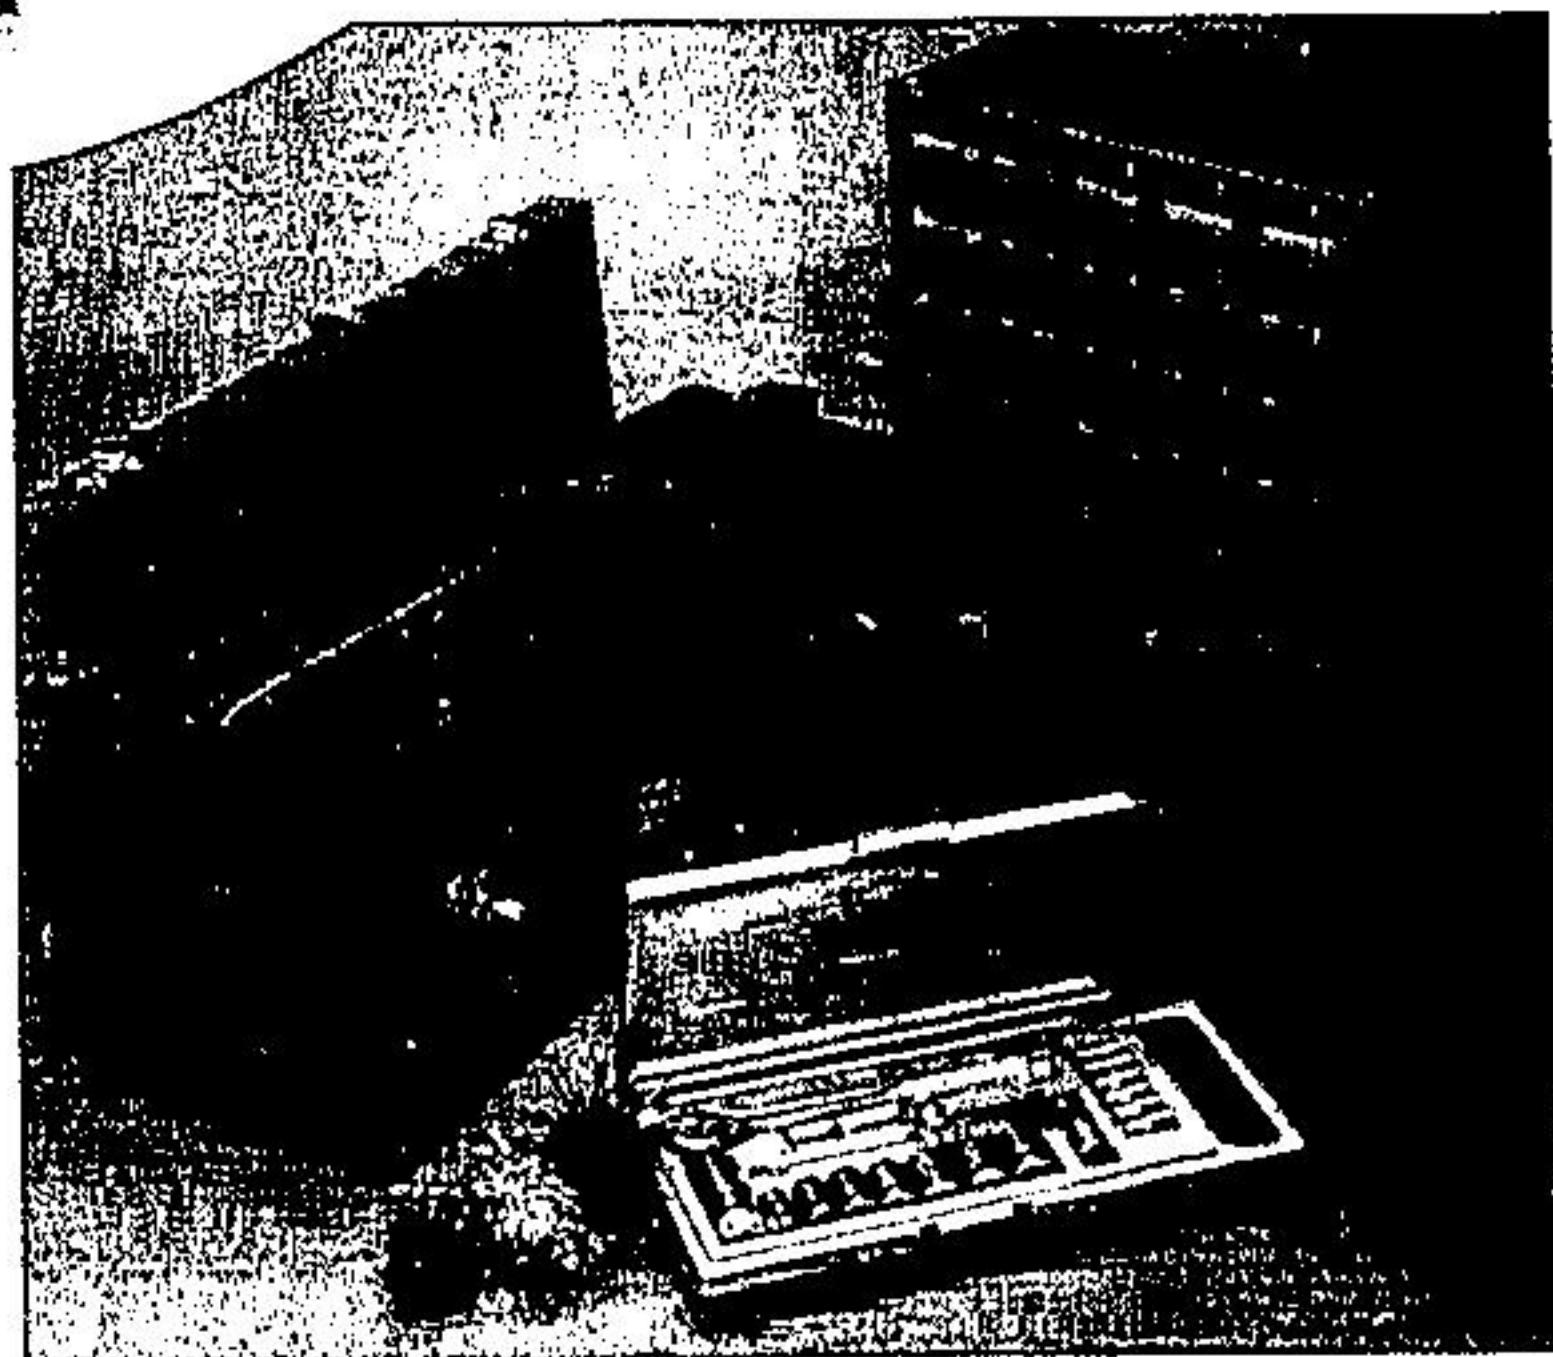

"Stanley" 3-pce. Burform Set
10" plane, 14" round file and shaver
Reg. 19.99

15.97_{set}

"Fuller" 11-pce. Screwdriver Set
Slotted, recess, Robertson blades and more. Reg. 12.99
Save $4

8.97_{set}

"Royal" Wrench Sets
11-pce. SAE or 12-pce. metric sets in pouch. Reg. 27.99 & 22.99.
Your Choice
Save $8 & $3

19.97_{set}

"Peterson" "Vise Grip" Gift Set
10" "Vise Grip" and 5" "Vise Grip" with wire cutters

9.97_{set}

"International" Tool Box
High quality steel with red baked enamel finish. Totally spot welded. Total tray incl. App. 21" x 8 1/2" x 9".
Save $4

13.97_{set}

"Thorsen" 19-pce. Socket Set
1/2" and 3/4" drive combination includes ratchet, spinner handle, extension, 1/2"-1" adaptor, range of sockets. Reg. 42.99.

29.97_{set}

"Holt" Metal Parts Cabinet
Metal cabinet with 38 plastic drawers has place for all your accumulated odds-and-ends. App. 18" x 12" x 8"

13.97_{set}