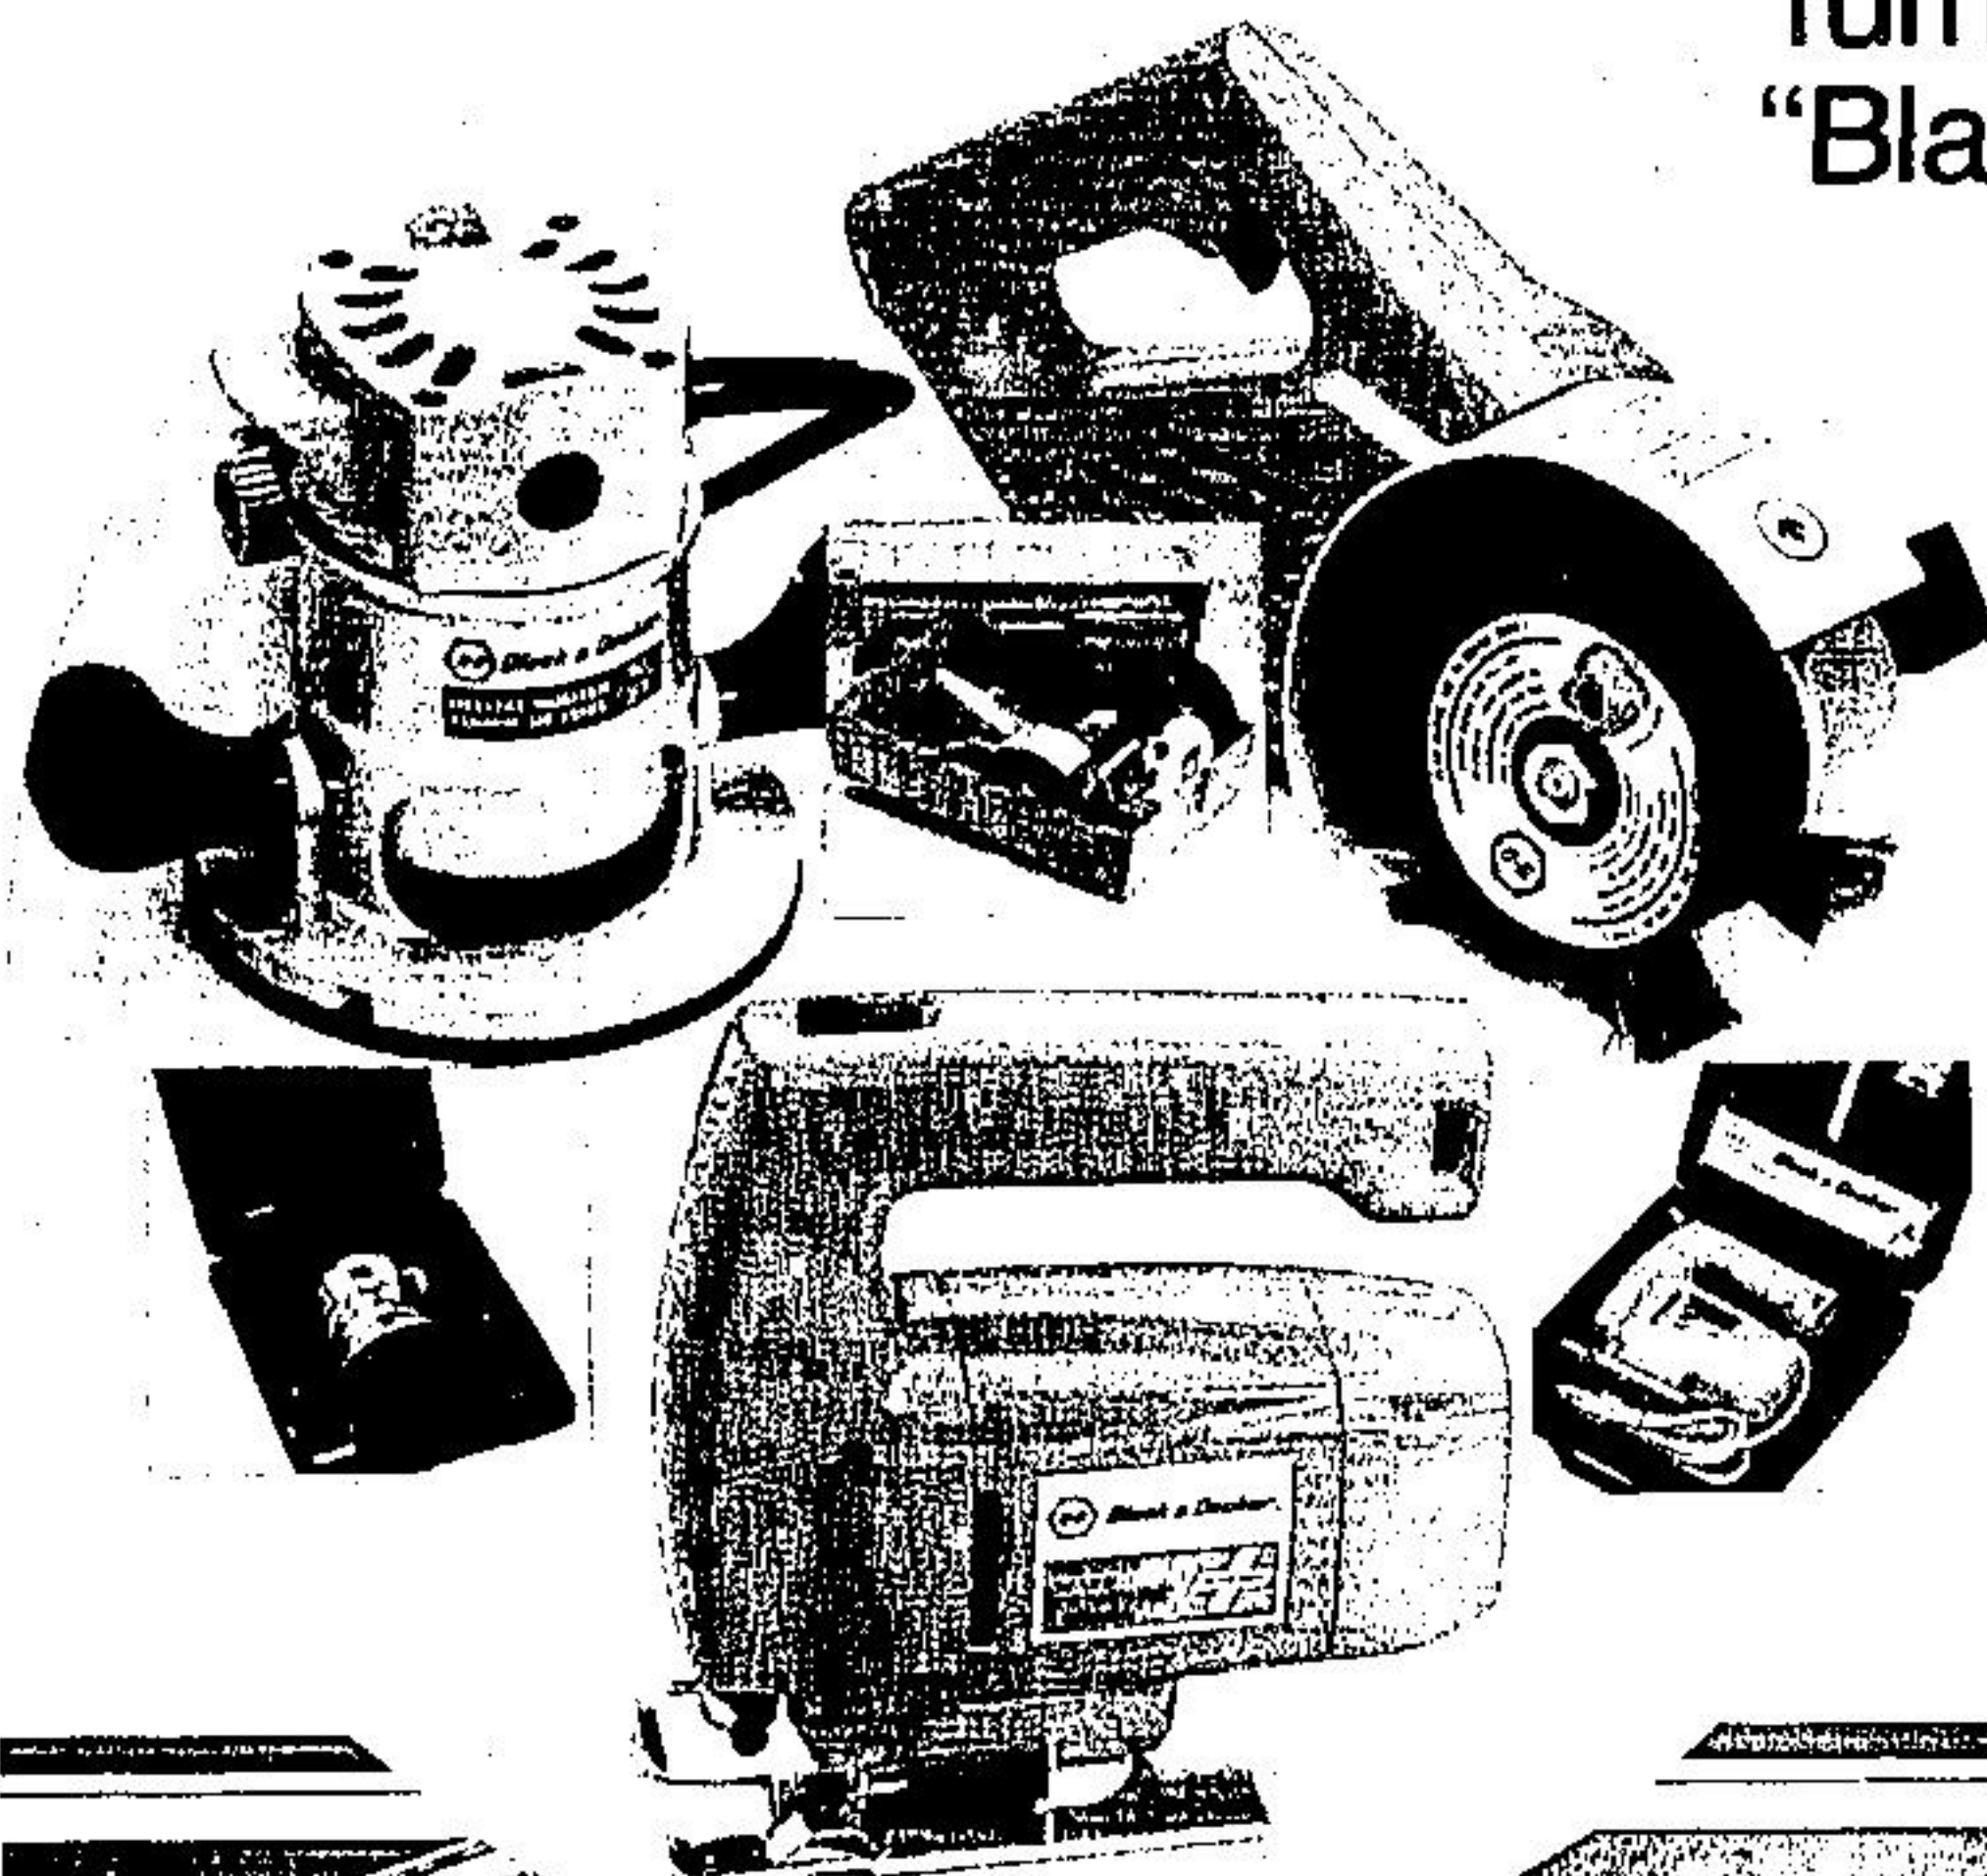

# Turn Him On With "Black & Decker"!

**"B & D" Router Kit**  
Terrific for making mouldings, joints! Includes router, 2 wrenches, straight bit, straight and circular guide and custom-fitted plastic carrying case.

**15.97<sub>set</sub>**

**"Fuller" 11-pce. Screwdriver Set**  
Slotted, recess, Robertson blades and more. Reg. 12.99  
Save \$4

**8.97<sub>set</sub>**

**"Royal" Wrench Sets**  
11-pce. SAE or 12-pce. metric sets in pouch. Reg. 27.99 & 22.99.  
Your Choice  
Save \$8 & \$3

**13.97<sub>set</sub>**

**"Thorsen" 19-pce. Socket Set**  
1/2" and 3/4" drive combination includes ratchet, spinner handle, extension, 1/2"-1" adaptor, range of sockets. Reg. 42.99.

**29.97<sub>set</sub>**