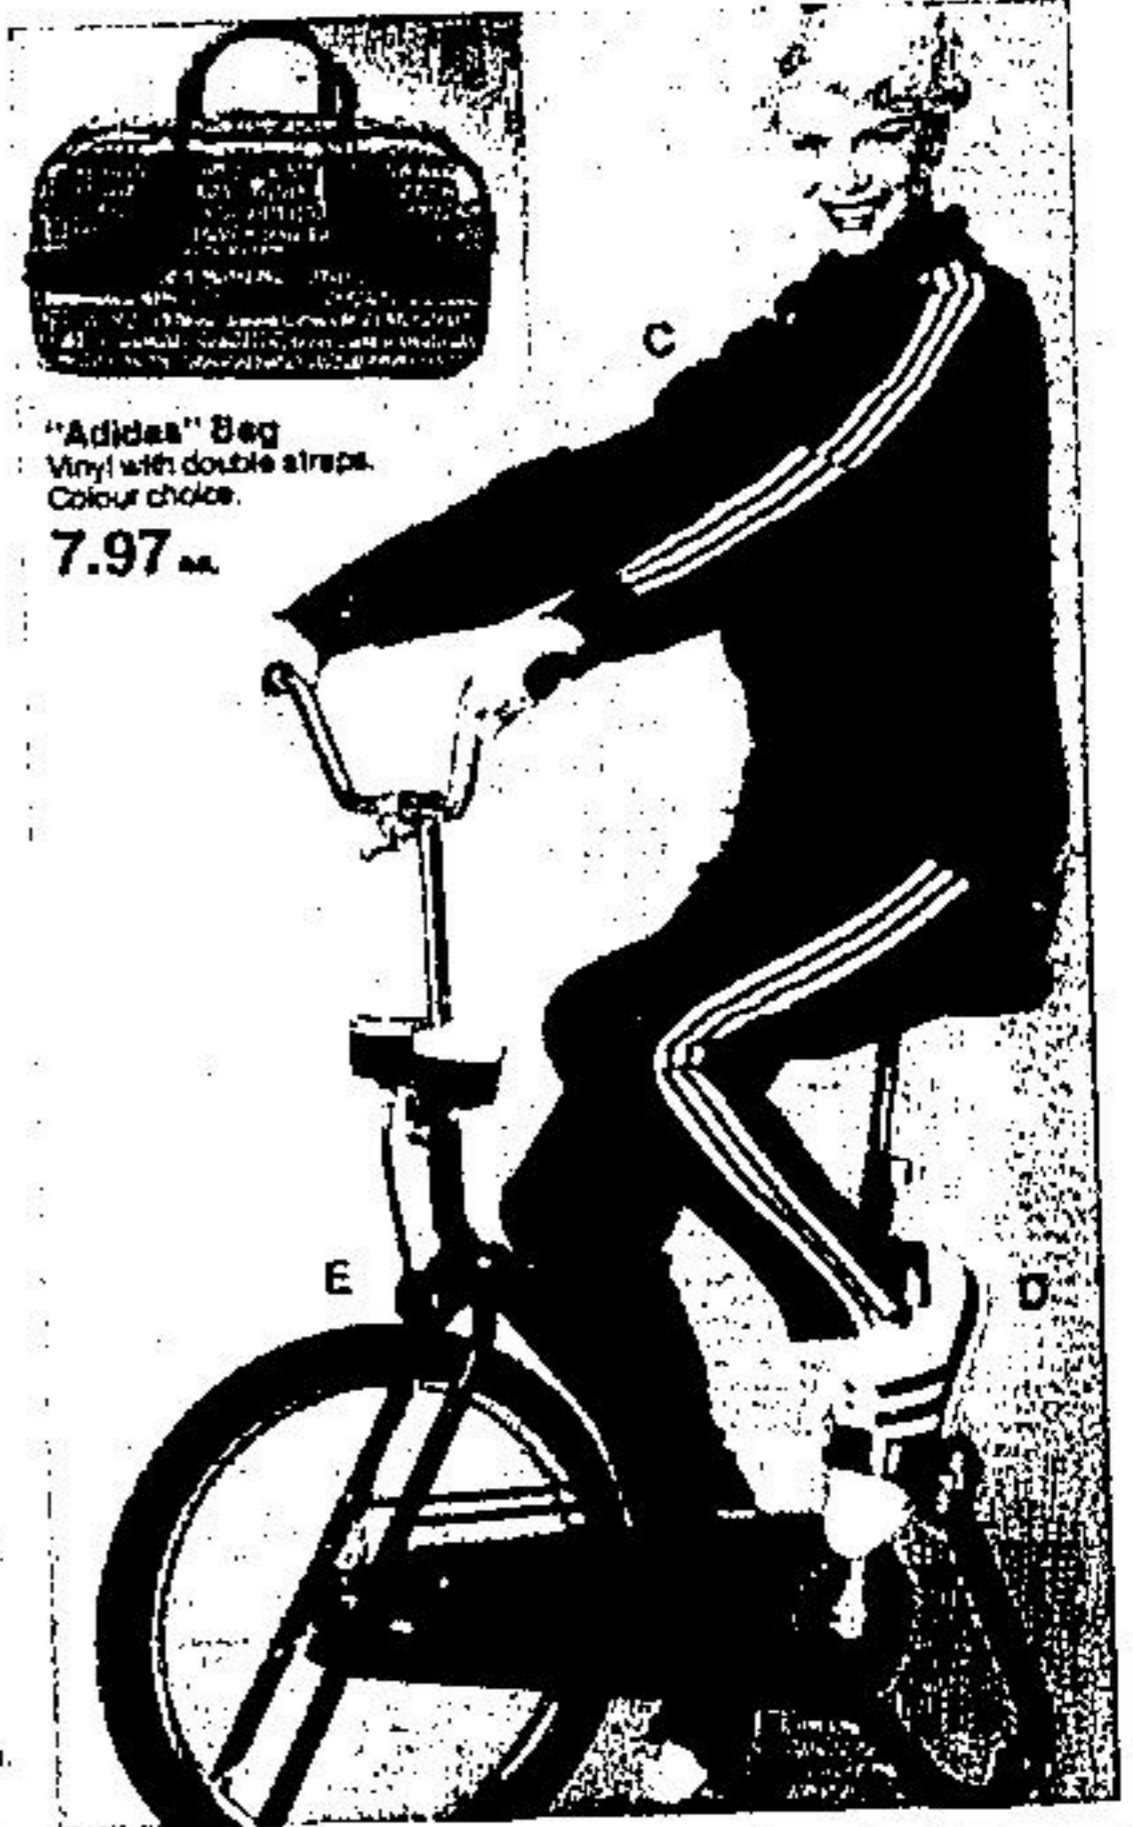

For Year 'Round Fitness!

A. "Weider" Weight Bench
Adjusts instantly from flat to 9 other positions. Steel tubing, vinyl bench section, foam rubber padding. Reg. 44.99. Save $10

34.97 ea.

B. "Weider" Weight Set
"Lifetime" set includes 5-ft. bar, two 14" dumbbell bars, chrome plated sleeves, 70 lbs. of vinyl covered weights, "Quik Lok" collars. Course included. Reg. 39.99.

Save $7

32.97 set

C. "Adidas" Nylon Training Suits
Full-length zippered jacket, trouser pocket & leg openings of strong nylon strappings. Royal, navy with contrasting stripes. Men's, ladies', children's sizes.

D. "Adidas" "Rom" Running Shoes
Full-grain leather uppers, white rubber sole. Adults 6-11.

Your Choice C or D

24.99

suit or shoes

E. Sturdy Exercise Bike

Adjustable tension control, speedometer/odometer, timer, strapped non-slip pedals, wide comfortable quik adjust seat. Enclosed chain. Reg. 69.99

Save $15

54.97 ea.

F. "St. Croix" Sleeping Bag
Polyester shell with print cotton liner, 2 lbs. 10. Approx. 25' x 84". Colour choice. Reg. 13.99

Save $3

10.97 ea.

"Port Royal" Sleeping Bag Save $4. Reg. 17.99 **13.97** ea.

"Chaleur" Sleeping Bag Save $6. Reg. 22.99 **16.97** ea.

"Lambtex" Plush Seat Covers
"Lambtex" seat covers offer the rich, natural look of sheepskin in sizes to fit most makes and models of cars. Reg. 19.99.

Save over $5 **14.47** ea.

"Lambtex" Steering Wheel cover

Save over $1

1.47 ea.

"Supervac" Auto Vacuum Cleaner
Cleans car floors and upholstery in minutes. Includes removable cleaner bag, 18' flexible hose for tough spots and a 16 ft. cord.

21.47 ea.