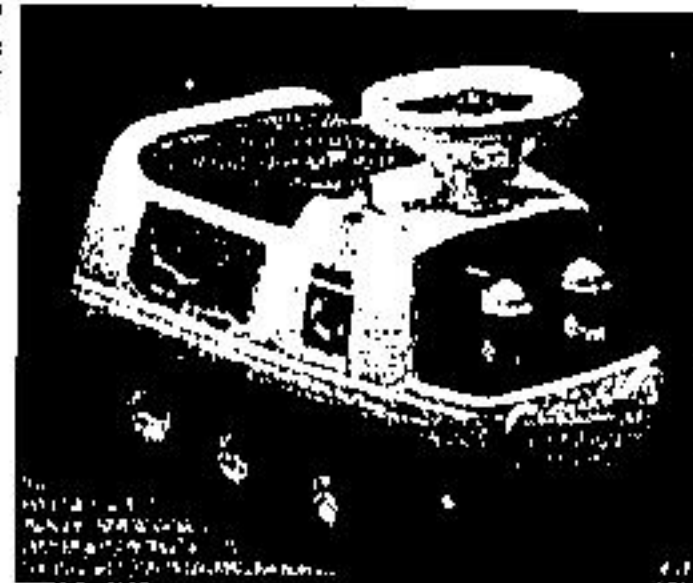

Fisher-Price Toy Sale!

Play Kitchen Set — 24 machine-washable, dryer-safe play pieces. 2-burner "action" range. 2 place settings.

18.47 set

Aero Marine Search Team — Includes submarine with clear plastic bubble, helicopter with spinning blades, treasure chest and more.

15.97 set

Hook & Ladder — Includes classic 18' fire engine rotating extension ladder, 2 fire fighters and more.

15.97 set

"Play Family" Action Garage
2-level garage with elevator, ramps, 4 speedy cars, 4 figures and more.

21.97 set

Daredevil Sports Van
2 figures, van, dirt bike, parachute, lots more. 10 pieces.

18.97 set

A.T.V. Explorer
Indoor-outdoor riding toy. Horn & motor sound. 2 play figures.

28.97 set

"Walt Disney" Movie Viewer
Crank operated fast, slow, backwards. Adjustable focus, etc.