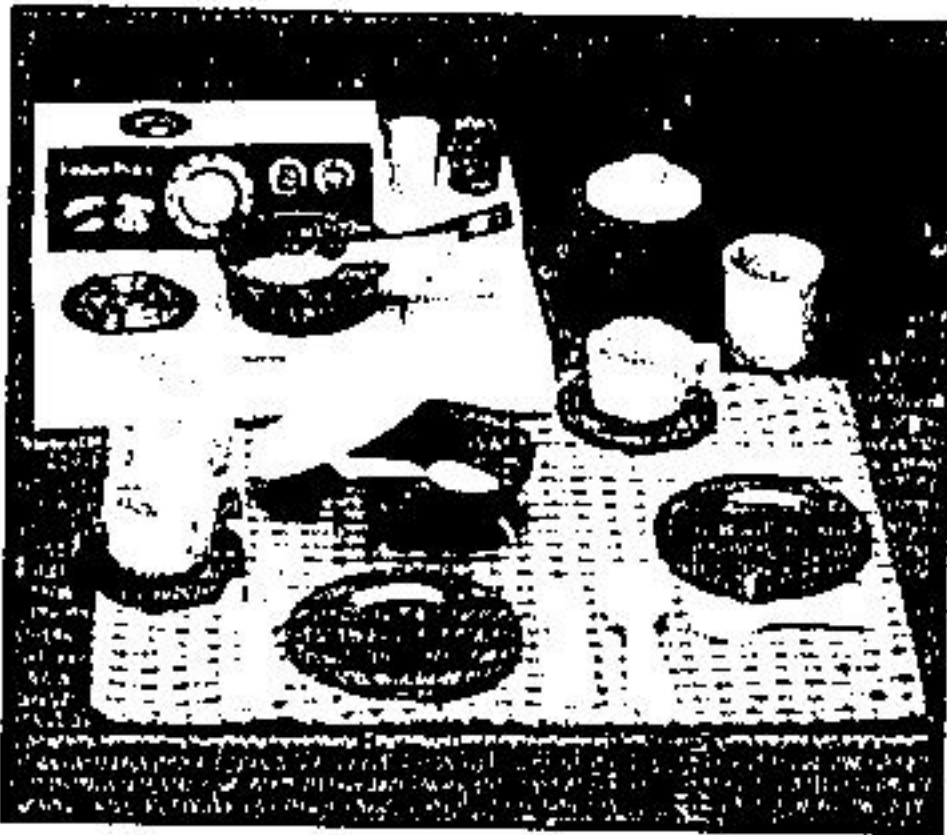

Fisher-Price Toy Sale!

Play Kitchen Set — 24 machine-washable, dryer-safe play pieces. 2-burner "action" range. 2 place settings.

18.47 set

Aero Marine Search Team — Includes submarine with clear plastic bubble, helicopter with spinning blades, treasure chest and more.