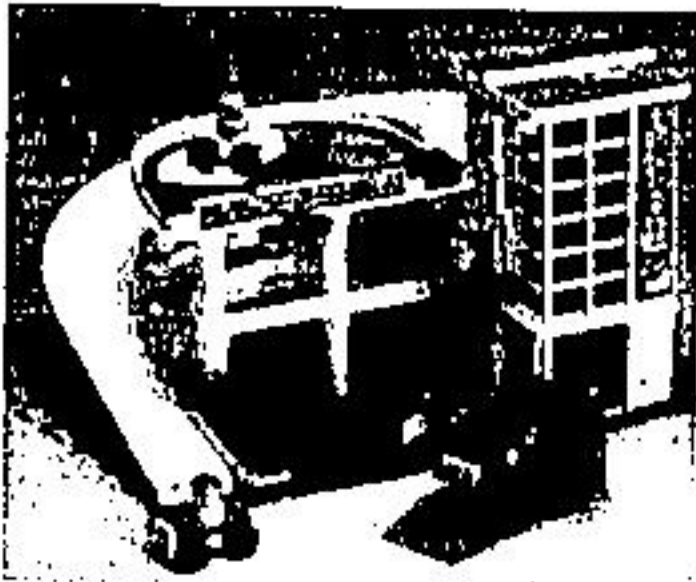

Fisher-Price Toy Sale!

Play Kitchen Set — 24 machine-washable, dryer-safe play pieces. 2-burner "action" range. 2 place settings.

18.47 set

Aero Marine Search Team — Includes submarine with clear plastic bubble, helicopter with spinning blades, treasure chest and more.

15.97 set

Hook & Ladder — Includes classic 18' fire engine rotating extension ladder, 2 fire fighters and more.

15.97 set

"Play Family" Action Garage
2-level garage with elevator, ramps, 4 speedy cars, 4 figures and more.