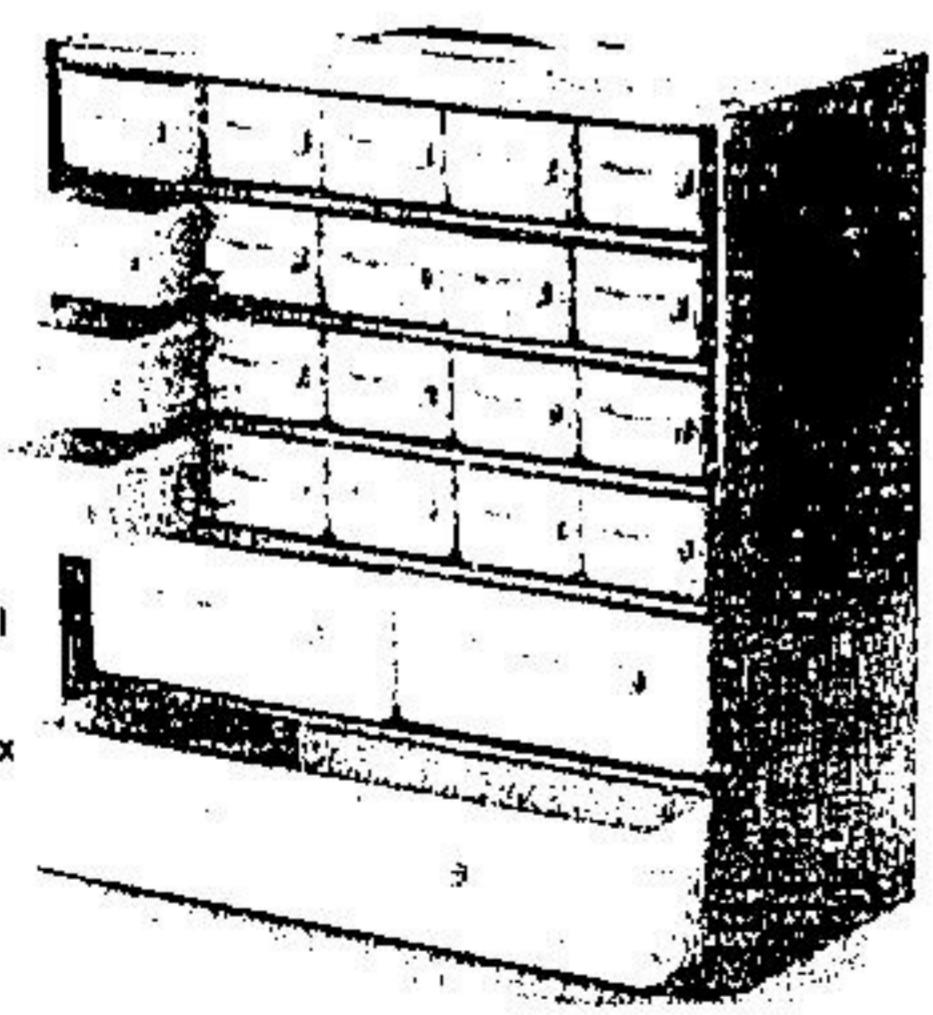

"Holt" 23 Drawer Parts Cabinet

Metal with 23 drawers and carry handle. Ideal for screws, nails, etc. Black with orange drawers. Approx. 5 1/2" x 12" x 13".

9.97^{ea.}

27 Drawer Parts Cabinet

Sturdy plastic cabinet with 25 small and 2 medium drawers with convenient carrying handle. Approx. 13 1/2" x 12" x 6 1/2".

7.97^{ea.}