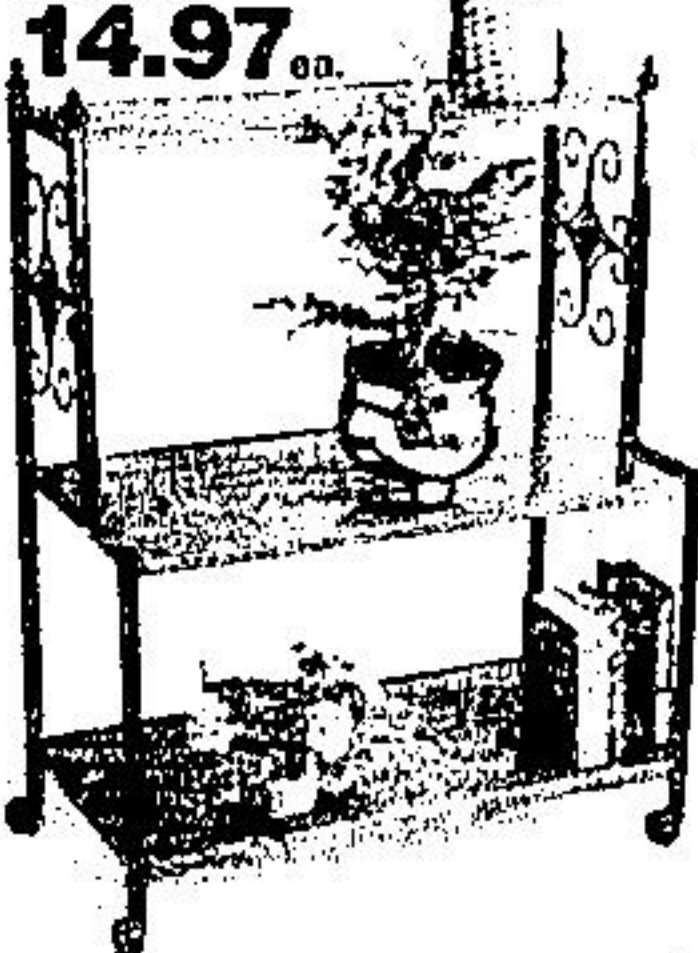

Your Choice
29.97
ea.

A. Save 38%
Reg. 15.99

9.97 ea.

B. Save 21%
Reg. 18.99

14.97 ea.

C. Save 22%
Reg. 49.95

39.00 ea.

D. Save 18%
Reg. 59.95

49.00 ea.

E. Save 18%
Reg. 59.95

49.00 ea.

Space Savers — Easy to Carry, Easy to Assemble!

Attractive modern, knock-down furniture in metal or wood with rich mellow walnut finish... all at savings!

A. 4-Shelf Bookcase

Sturdy steel with 4 adjustable shelves in "walnut" double diameter posts finished in black. Approx. 30" L x 36" H x 10" D.

Save 38%

9.97 ea.

B. Deluxe Garden Centre

Three adjustable steel shelves in rich walnut finish; black posts, panels and finials. Heavy duty casters. Approx. 30" W x 41" H; 2 shelves 16" D x 1 shelf 10" D.