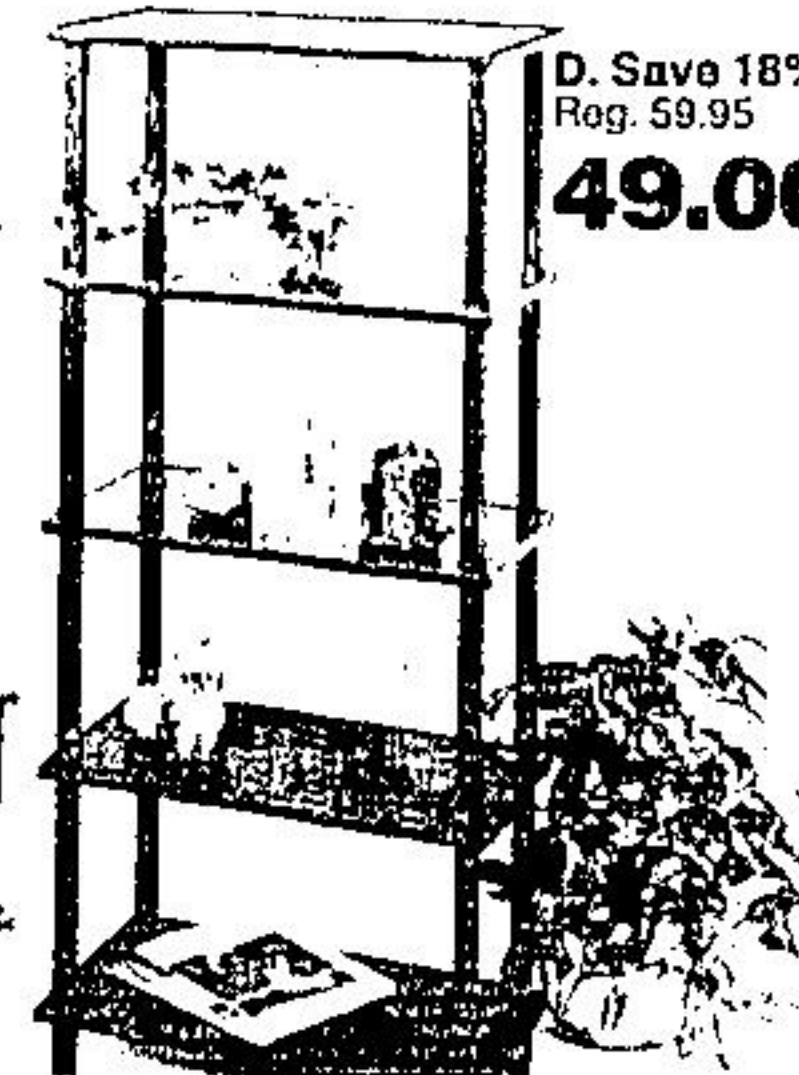

Your Choice
29.97
ea.

A. Save 38%
Reg. 15.99

9.97 ea.

B. Save 21%
Reg. 18.99

14.97 ea.

C. Save 22%
Reg. 49.95

39.00 ea.

D. Save 18%
Reg. 59.95

49.00 ea.

E. Save 18%
Reg. 59.95

49.00 ea.

Space Savers — Easy to Carry, Easy to Assemble!

Attractive modern, knock-down furniture in metal or wood with rich mellow walnut finish... all at savings!

A. 4-Shelf Bookcase

Sturdy steel with 4 adjustable shelves in "walnut" double diameter posts finished in black. Approx. 30" L x 36" H x 10" D.

Save 38%

9.97 ea.

B. Deluxe Garden Centre

Three adjustable steel shelves in rich walnut finish; black posts, panels and finials. Heavy duty casters. Approx. 30" W x 41" H; 2 shelves 16" D x 1 shelf 10" D.

Save 21%

14.97 ea.

C. 5-Shelf Bookcase

Wood in warm walnut thermograin finish. Adjustable shelves. Approx. 54 1/2" H x 24" L x 12" D.

Save 22%

39.00 ea.

D. Attractive Room Divider

Wood shelves in rich walnut thermograin finish. Approx. 54 1/2" H x 12" W x 45 1/2" L.