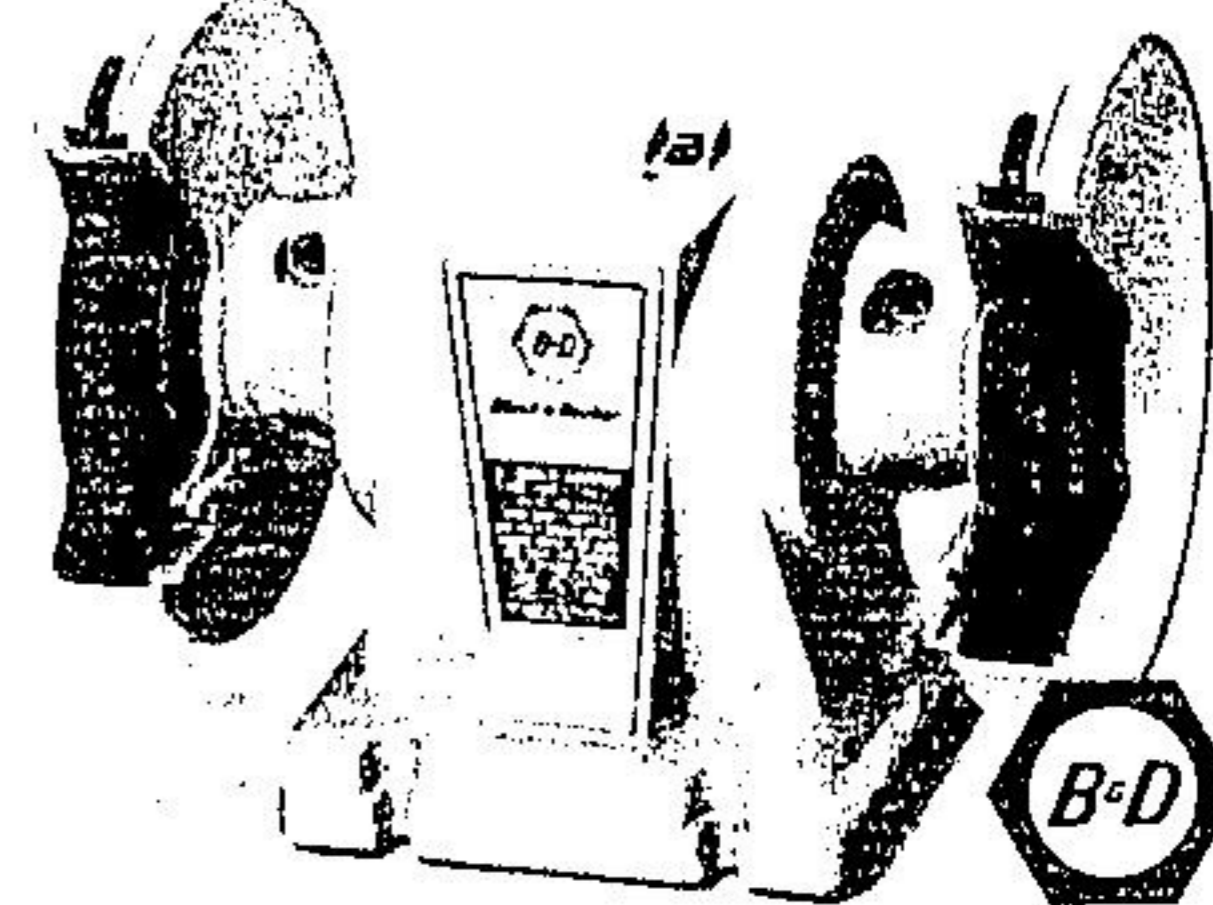

Handy Tool Box

"International" utility tool box features removable tote tray, red baked enamel finish on steel. App. 19" x 6" x 6 1/2".

7.97
ea.

3/8" Variable Speed Reversing Drill

34.97
ea.

Versatile "Black & Decker" drill features reversing switch for backing out screws or jammed drill bits. Double insulated for safety. Includes detachable cord. 0-1200 R.P.M.

7 1/4" "Value Plus" Circular Saws

37.97
ea.

"Black & Decker" saw features two handles for full control, bevel and depth of cut adjustments, sawdust ejection. Includes 7 1/4" combination blade. 5300 R.P.M.