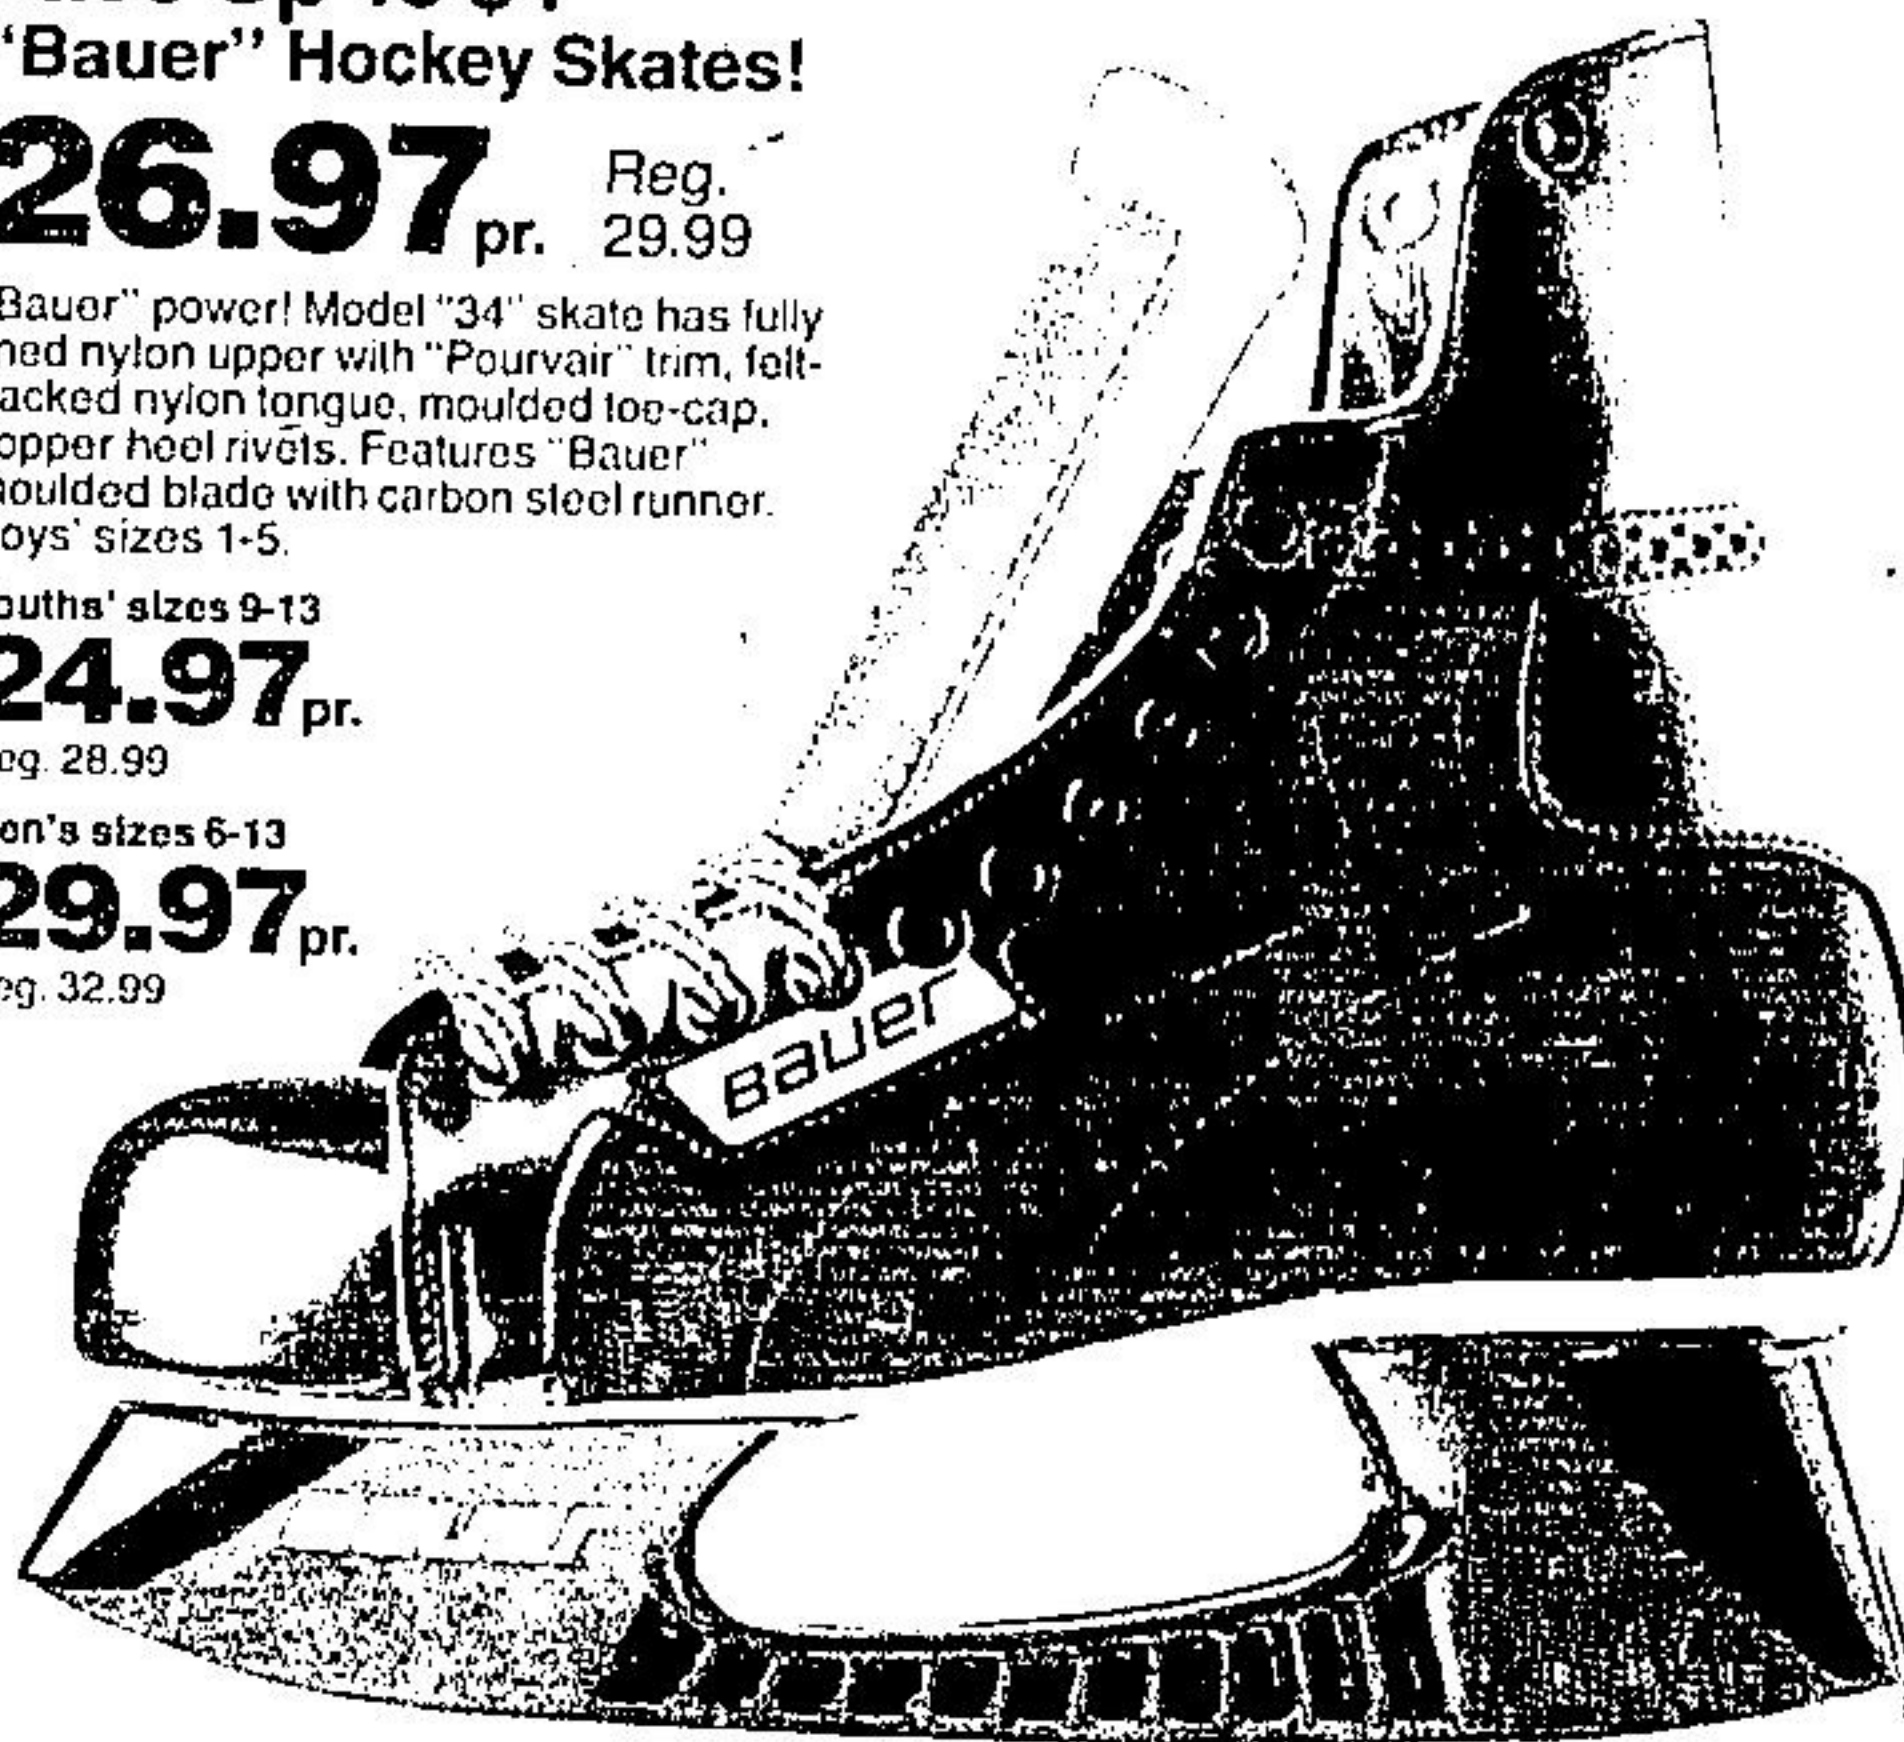

# High Scoring Value in Hockey Gear!

Save \$5 on  
"Micron" Hockey Skates!

Reg. 34.99 **29.97** pr.

Skate and score! "Mascot" skate has 2-pc. black, polyurethane injection-moulded shell, black hinge rivet, 1-pc. removable liner with moulded, felt-backed tongue, nylon laces, 3-eyelet upper. Features "ICM" moulded carbon steel blade. Youths' sizes 10-13.

Boys' sizes 1-6

**34.97** pr.  
Reg. 39.99

Men's sizes 7-12

**39.97** pr.  
Reg. 44.99

Save Up To \$4  
"Bauer" Hockey Skates!

Reg. 29.99 **26.97** pr.

"Bauer" power! Model "34" skate has fully lined nylon upper with "Pourvoir" trim, felt-backed nylon tongue, moulded toe-cap, copper heel rivets. Features "Bauer" moulded blade with carbon steel runner. Boys' sizes 1-5.

## "Cooper" - For Safety's Sake! Save Up To \$5

"Cooper" Shoulder Pads

Foam-padded shoulder, chest. Moulded, foam-padded shoulder caps with 2" cap hinge.

**9.97**  
Reg. 11.99 ea.

"Cooper" Elbow Pads

Lightweight nylon pad with plastic foam padding over moulded polyurethane cap.