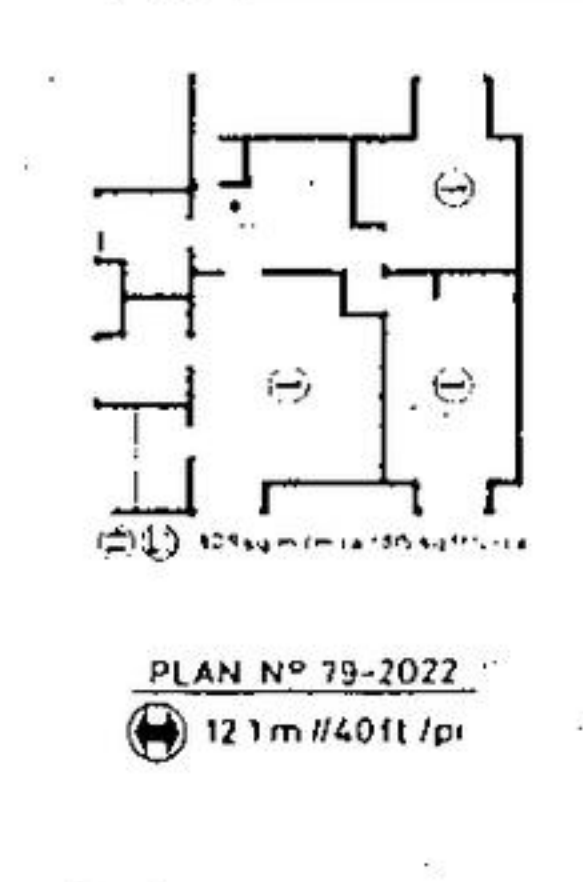

CARPET SHACK
CARPET & VINYL FLOORING
MILL ENDS DISCONTINUED LINES
$277 - $599
10 sq yd 10 sq yd
Master Charge - Charges
320 Steeles, Milton - Div. of Syers Flooring
878-4178

THOMPSON FUELS
Lloyd McIntyre Agent
Dependable Service Since 1944
Heating, Water & Service
• Furnace, Hot Water, Availability
24 Hr. Emergency Service
Fuel Oil Budget Plan
41 Young St. Acton **853-2174**

IS YOUR INSURANCE UP TO DATE?
CALL US
General and Life Insurance
DENNY'S INSURANCE AGENCY
853-0150
After Hours 11 Mill St. W. 453-2545 Acton