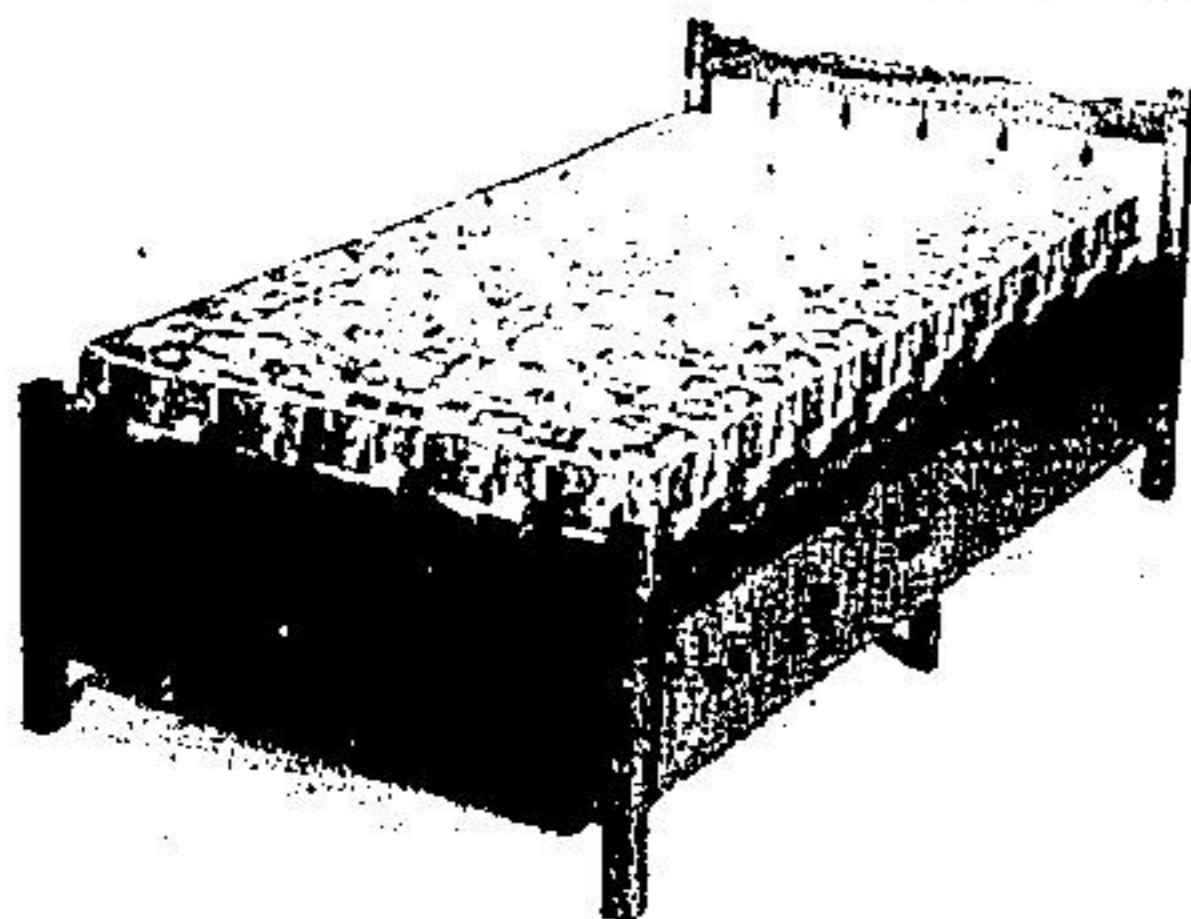

# Big Buys on Brand-Name Bedding!

**30% Off  
Regular Prices**  
ON OUR  
ENTIRE STOCK OF  
**Brand-Name  
Mattresses  
&  
Box Springs!**

Sleep easy on your choice of 39", 54" or Queen Size mattresses or box springs... all big brand-names... all at a whopping big 30% off regular prices! Assortment will vary in each store.

## Save \$60 On Mate's Beds!

Includes 39" x 72", 231 coil mattress, built-in posture board, interchangeable head and footboards, 2 drawers. Sturdy hardwood construction in maple finish.

**\$169** ea.

## Solid Pine Post 39" Bed

Includes 231 coil construction mattress with felt and sisal padding, multi-quilt rayon ticking and matching 63 coil box spring. Pine finish foot-and-headboard with solid pine 4" posts.