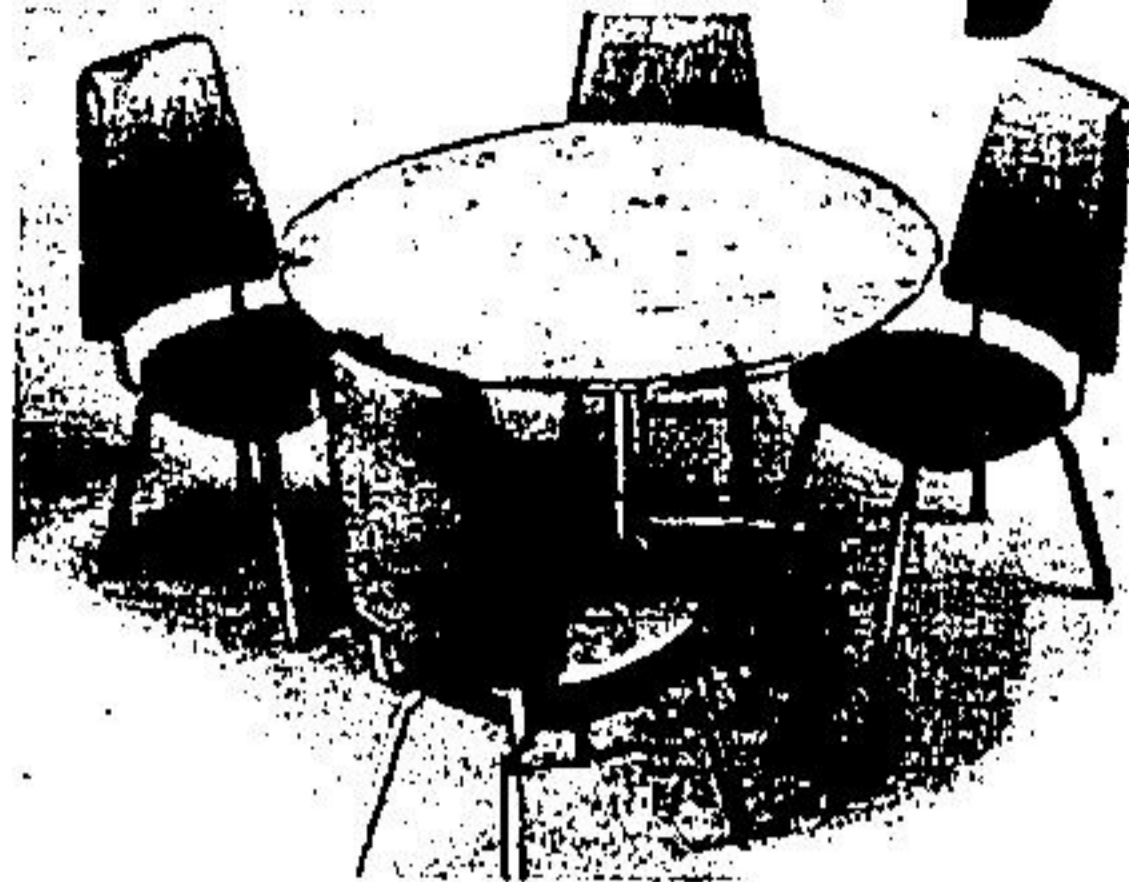

# Dine in Style and Save!

5-Pce. Round Set  
Save 30.95

**\$119** set

42" round drop-leaf dinette set. "Arborite" top is heat- and stain-resistant, has burr ash woodgrain finish and chrome trim. Four chairs with orange vinyl backs and seats, chrome frames.

5-Pce. "Jacknife" Set  
Save 100.95

**\$229** set

36" x 48" table, with 12" jackknife center leaf in Sylvan Oak textured finish. Foam-padded chairs covered in jersey-backed ribbed desert sand vinyl. High lustrous chromed frame.

7-Piece  
Marble-Look Set

Save 40.95

**\$159** set

36" x 48" table top expands to 60", gives you heat- and stain resistant elegance with marbled-inlay "Arborite" top. Six chairs have two-tone vinyl backs and seats. Chromed frames. Great buy for the larger family!

# Super Wallpaper Bargains!

"Norwall"  
"Fun & Easy"  
Wallpaper

**4<sup>97</sup>** roll

Pre-pegged, vinyl-coated, strippable wallcovering comes in a variety of decorator patterns to enhance your home. Covers approx. 57 sq. ft.