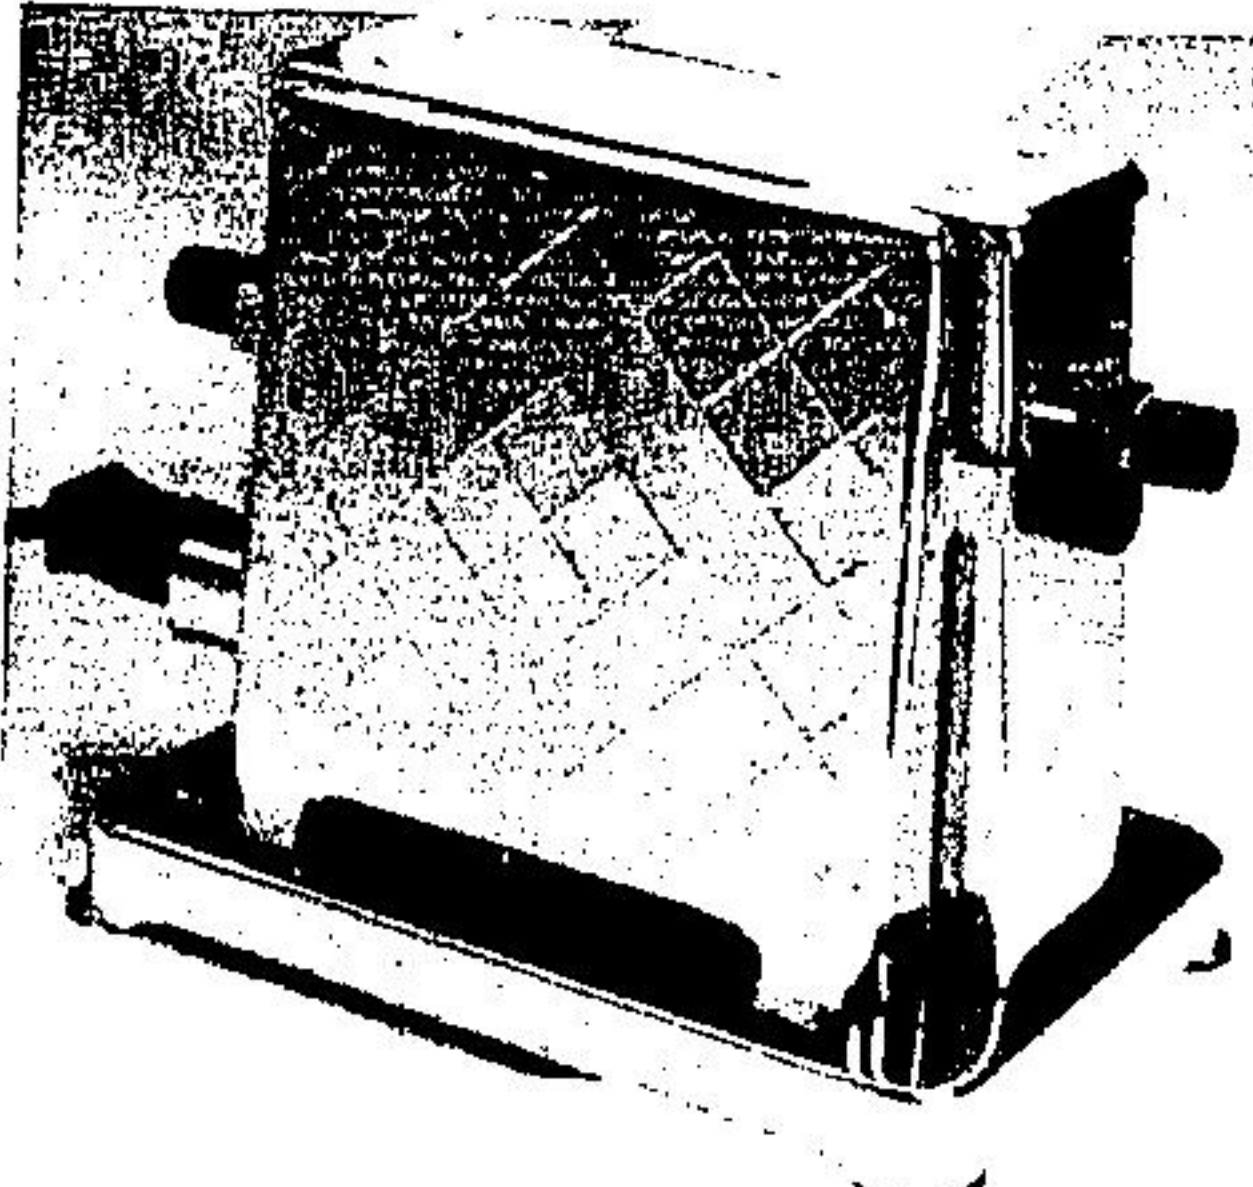

# Stock Up for the Kitchen at Savings!

**"Sturdy" 2-Slice Toaster**

Turnover toaster in high lustré chrome. Detachable cord. C.S.A. approved. 2 year guarantee.

**\$7**  
ea.

**Assorted Household Plastics**