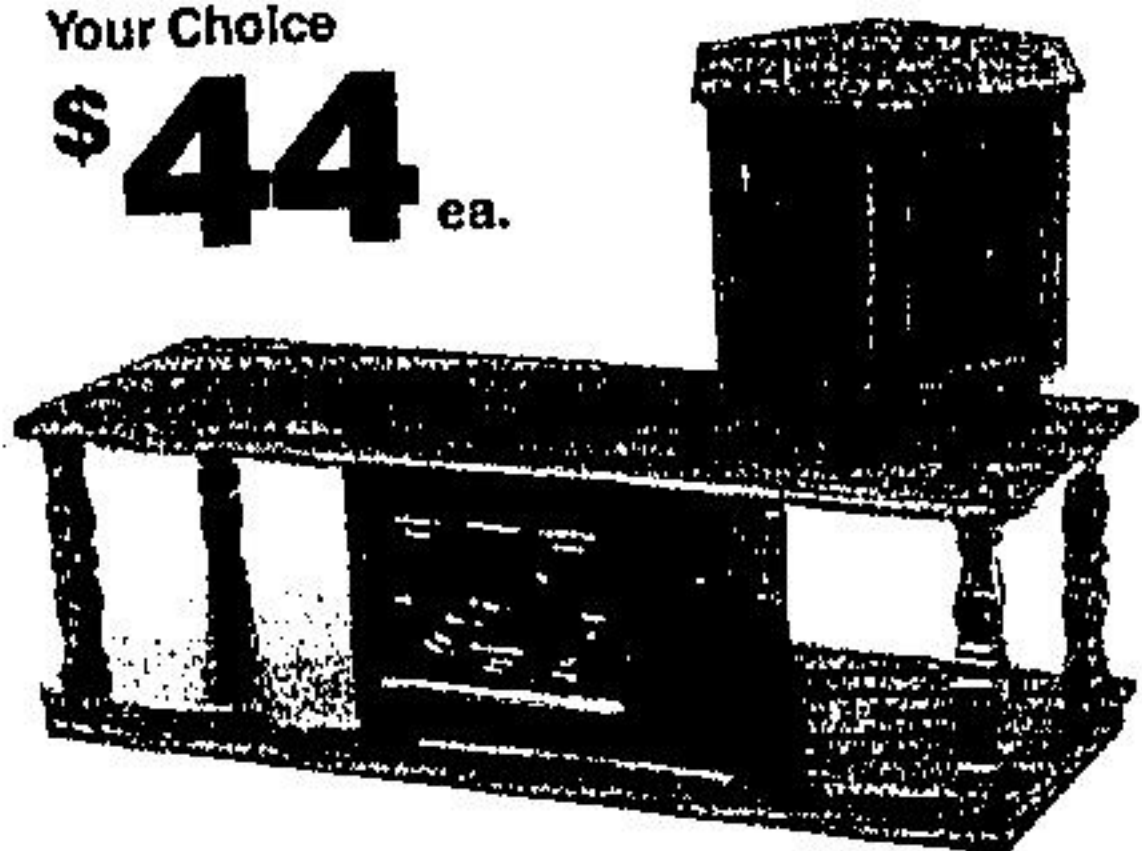

Zellers Big Deals on Furniture

Save Over 70.00
5-pce. "Gingham" Set

Round table with heat-and-stain resistant "Arborite" top in solid colour finish. Chromed base with levellers on legs. Four chairs feature quality vinyl covered padded seats and backs in yellow or red gingham.

$ 199

5-pce. set

Save Over 30.00
5-pce. "Floral" Set

Approx. 36" square table with drop leaf, extends to 36" x 60", has heat-and-stain resistant "Arborite" top in marble finish and chromed frame. Four green and white floral chairs with chromed frames. Big Deal buy!

$ 119

5-pce. set

Save Over 10.00
Coffee or Hexagon
Commode Table

Traditional tables in heat-and-stain resistant arborite with warm walnut finish. Antique brass-finish handles. 48" coffee table; 25" x 20" H hexagon commode.

Your Choice

$ 44 ea.

Save Over 50.00
Solid Pine Post 39" Bed

Includes 231 coil construction mattress with felt and sisal padding, multi quilt rayon ticking and matching 63 coil box spring. Pine-finish foot and headboard with solid pine 4" posts.

$ 179 ea.

"Bradford" 12" AC/DC
Black & White TV

$ 104 ea.

- Can be operated in car with special cord included
- 100% solid state
- UHF detent tuning
- Antenna included.

(Not exactly as illustrated)

Bradford
14" Color Portable TV

$ 333 ea.

- 100% solid state
- Quick start black matrix picture tube
- VHF & UHF detent tuners
- Folding handle for transport
- Walnut finish.

Ventura
TV Stand

$ 39.95

Wood stand with extra shelving. 23 1/2" H x 14 1/2" D x 25 1/2" W.

"Avante"
Swivel TV
Stand
$ 8.95

Walnut or
Ivory finish.

Because of floor space limitations, some items, sizes and/or colours shown on this page may not be available in all our stores.