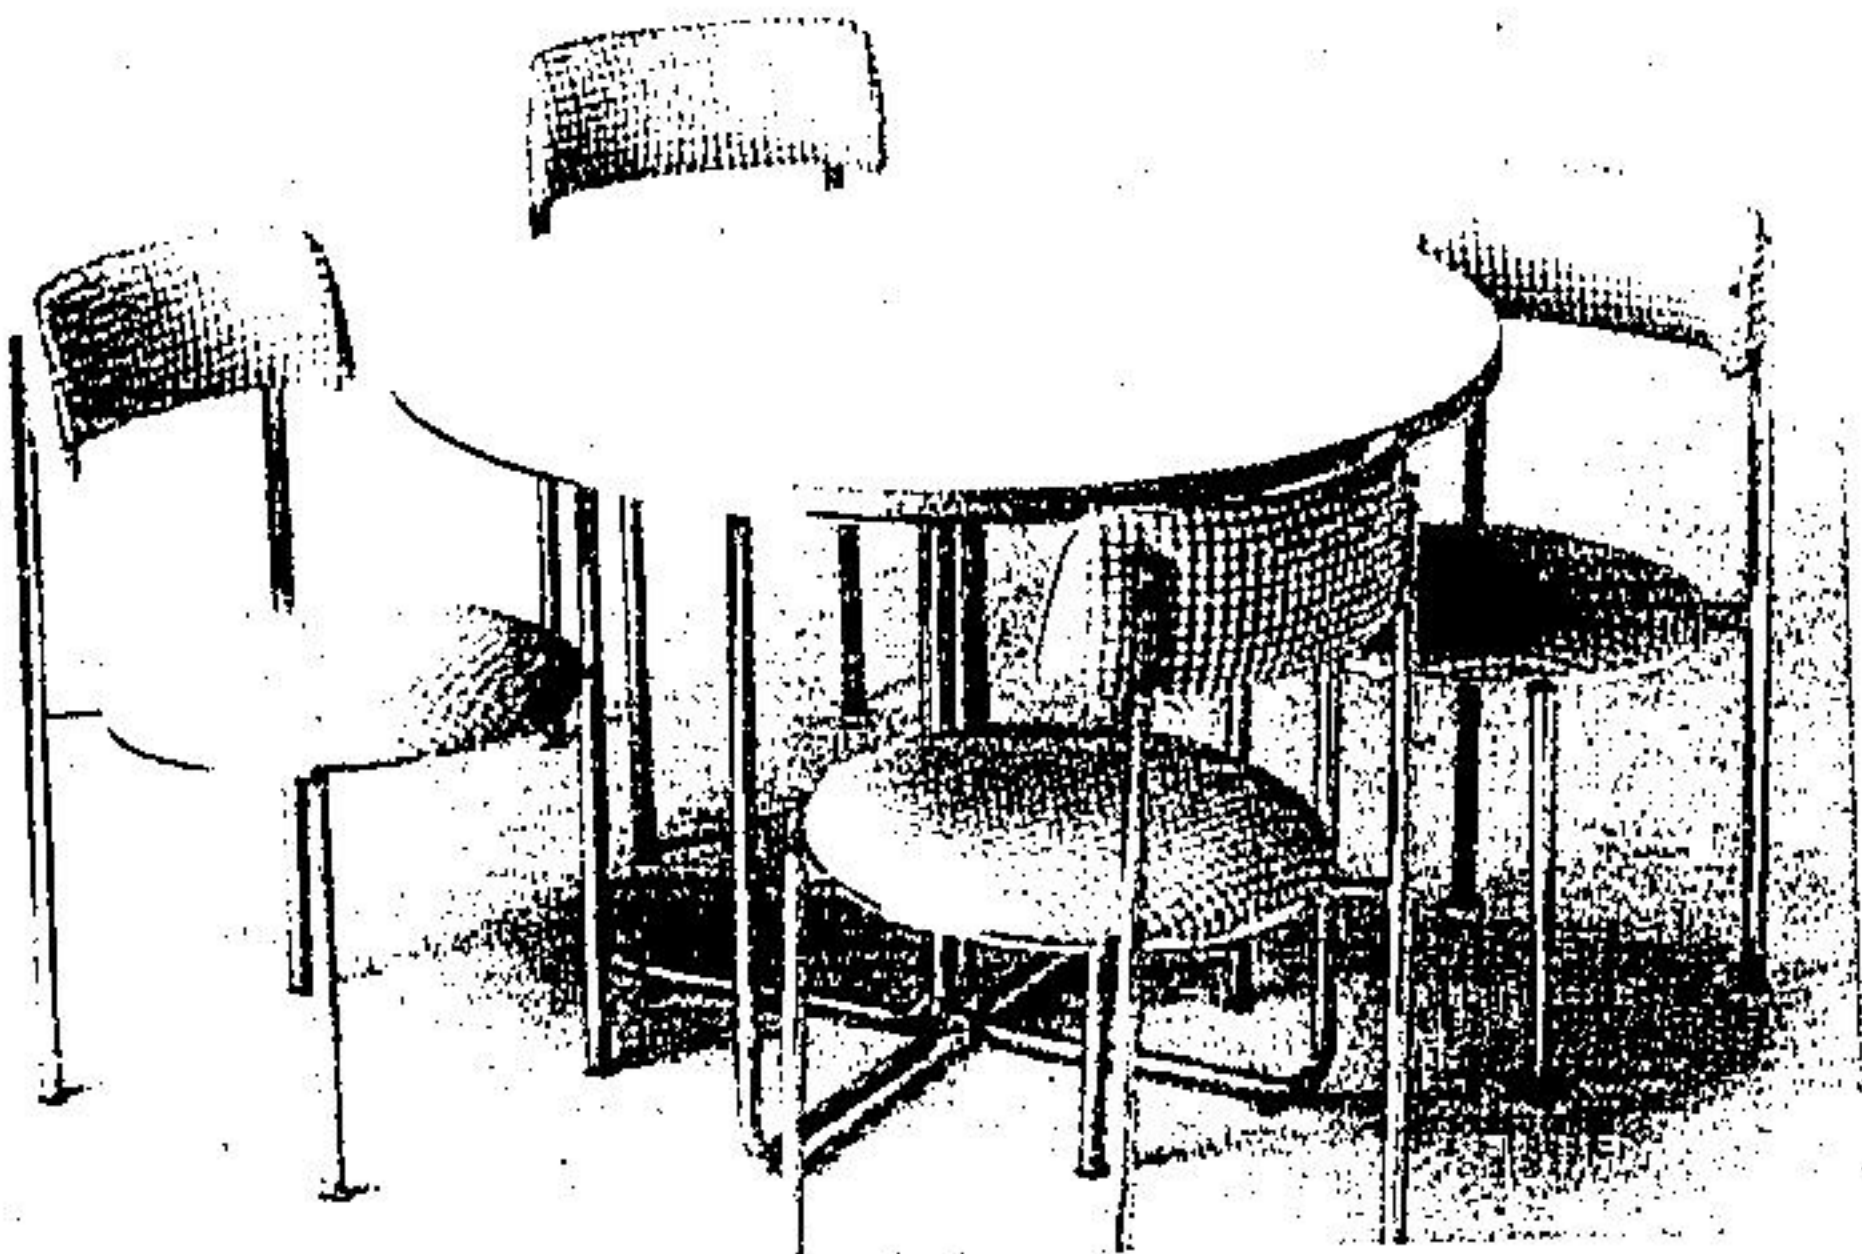

Zellers Big Deals on Furniture

Save Over 70.00
5-pce. "Gingham" Set

Round table with heat-and-stain resistant "Arborite" top in solid colour finish. Chromed base with levellers on legs. Four chairs feature quality vinyl covered padded seats and backs in yellow or red gingham.

\$ 199

5-pce. set

Save Over 30.00
5-pce. "Floral" Set

Approx. 36" square table with drop leaf, extends to 36" x 60", has heat-and-stain resistant "Arborite" top in marble finish and chromed frame. Four green and white floral chairs with chromed frames. Big Deal buy!

\$ 119

5-pce. set

Save Over 10.00
Coffee or Hexagon
Commode Table

Traditional tables in heat-and-stain resistant arborite with warm walnut finish. Antique brass-finish handles. 48" coffee table; 25" x 20" H hexagon commode.