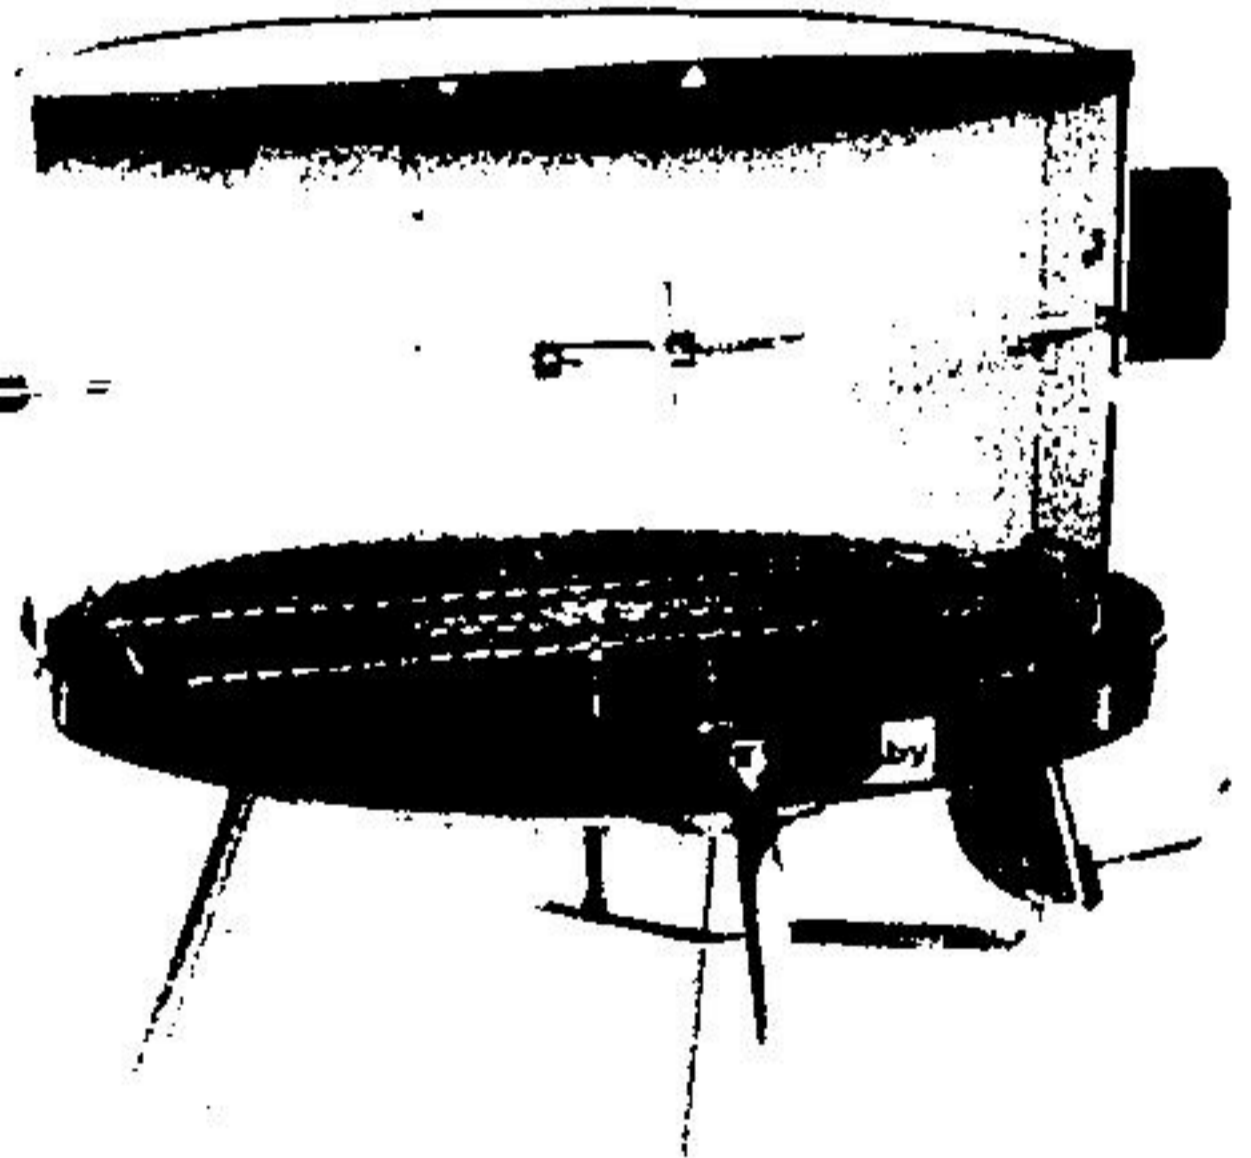

**2.89** box

"Flashcubes" By "Sylvania". 3 cubes/12 flashes.

**2.19** box

"Flash Bar" By "Sylvania". 10 flashes.

**3.79** box

**Save 3.00**

"Coleman" 45-Litre Cooler

**26<sup>97</sup>** ea.

Great camping or picnic companion! "Dura-Bond" cooler with dependable urethane insulation. Sliding tray, drain and deluxe plastic handle. Gold or blue finish.

Save 38%! 35-qt. Foam Cooler

**2.47**

Economy cooler with moulded handles, tight fitting lid. Approx. 23" x 15" x 14" H.

**Save 3.00**

24" Battery-Driven B-B-Q

**19<sup>97</sup>** ea.

Sturdy all-steel with tubular legs, hood, fork and motorized 2-position spit. 24" chromed grill is adjustable. (Battery not included).

Your Choice