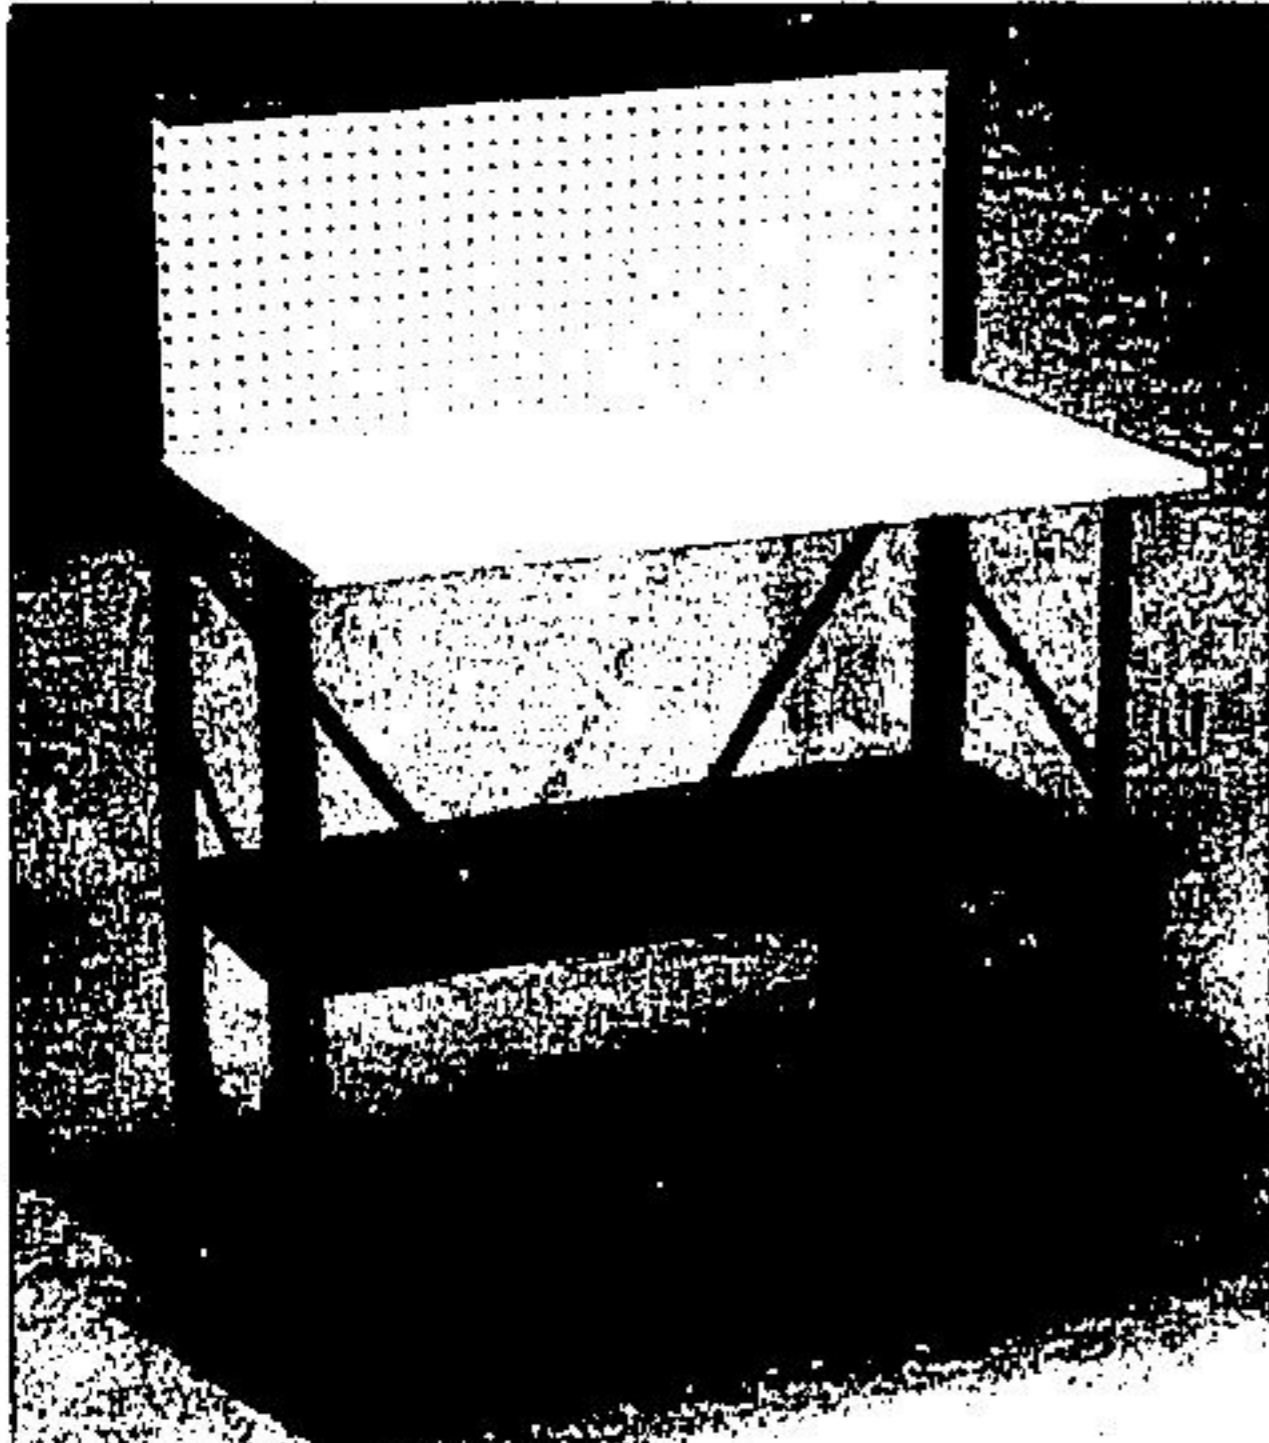

DAD'S DAY Gift Tools... Big Buys for Dad's Day!

"Quaker" Versa-Bench Work Centre

Rugged steel with sturdy particleboard work top and handy tool rack. Easy nut-and-bolt assembly. Approx. 36" x 52" x 21".