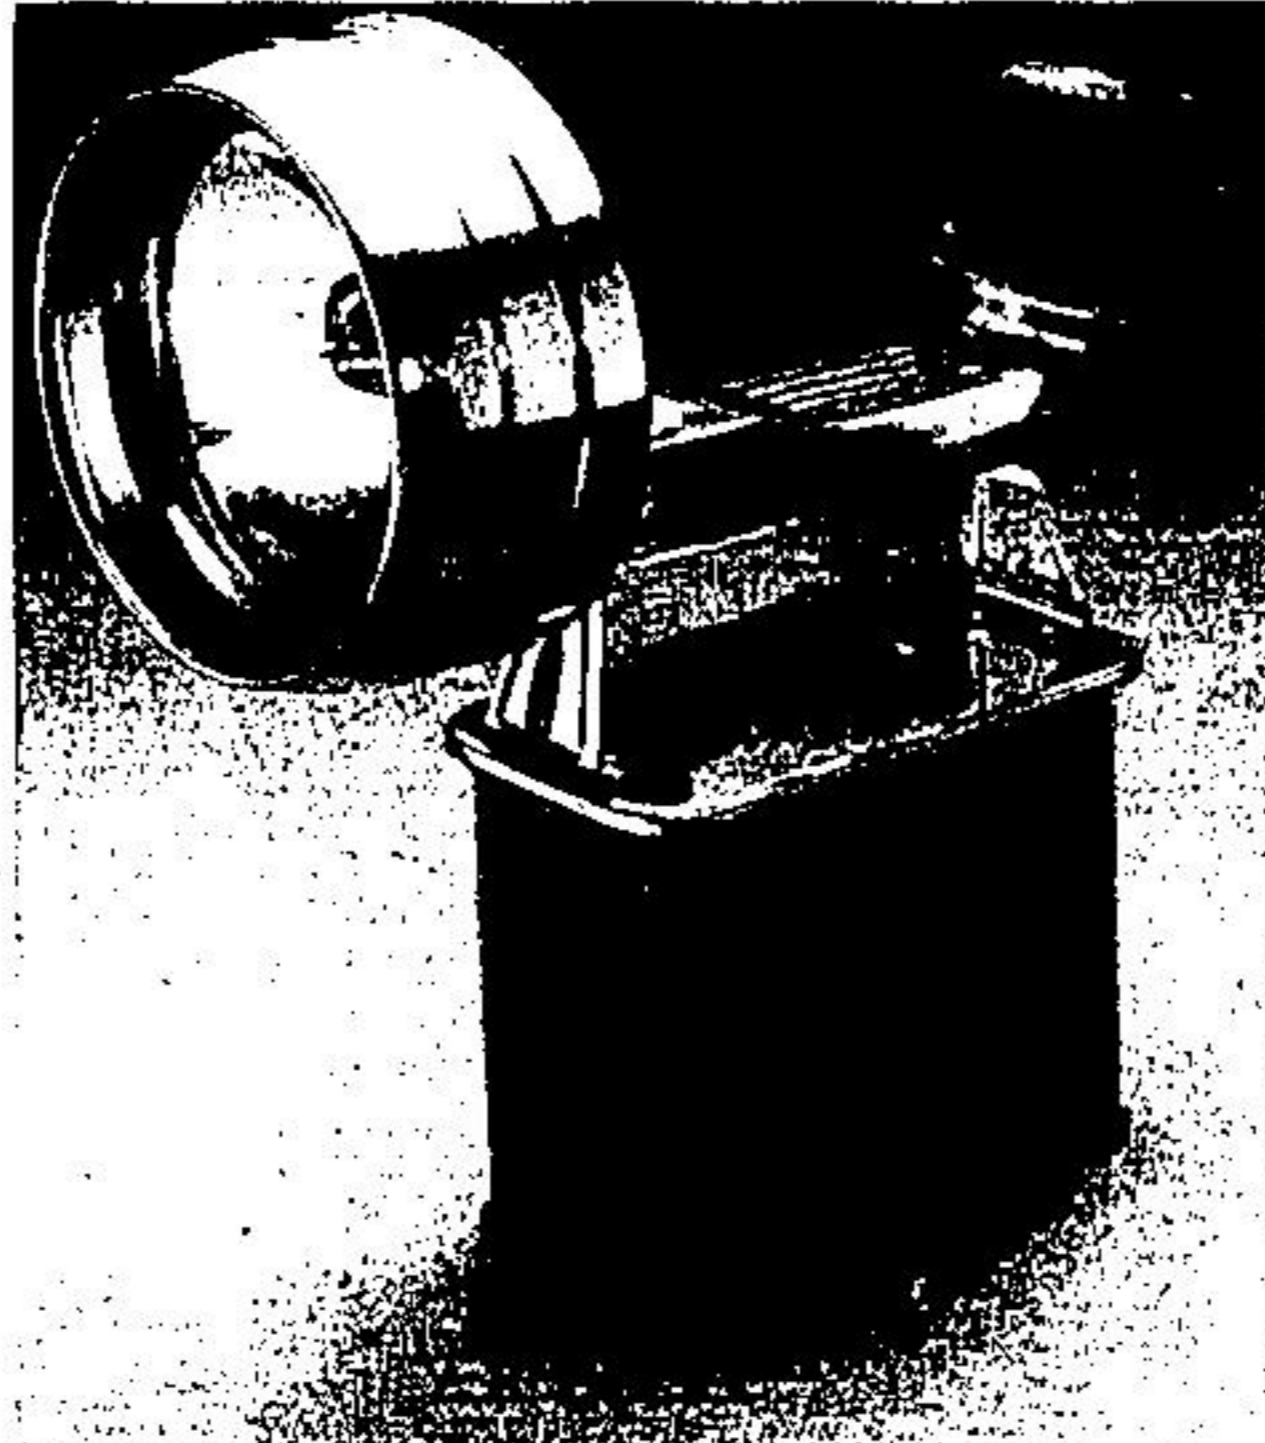

DAD'S DAY Gift Tools... Big Buys for Dad's Day!

"Quaker" Versa-Bench Work Centre

Rugged steel with sturdy particleboard work top and handy tool rack. Easy nut-and-bolt assembly. Approx. 36" x 52" x 21".

22.97 ea.

"Powerlite" Sealed Beam Lantern

By "Ash Flash". Features automatic emergency flasher and adjustable beam. Complete with 6 Volt battery. Ideal for camping, home and car emergency use.

14.97 ea.

3/8" Drive 21 pce. Ratchet Socket Set

Title grip guide locks saw in position. Adjustable from 45° left to 45° right.

5-pce. Knife Set

3.97 set

"Stanley". Includes knife and 4 specialty blades with hang-up pouch.

16-oz. Claw Hammer

7.97 ea.

"Fuller" hammer with drop forged head and shock proof cushion grip. Gift packed.