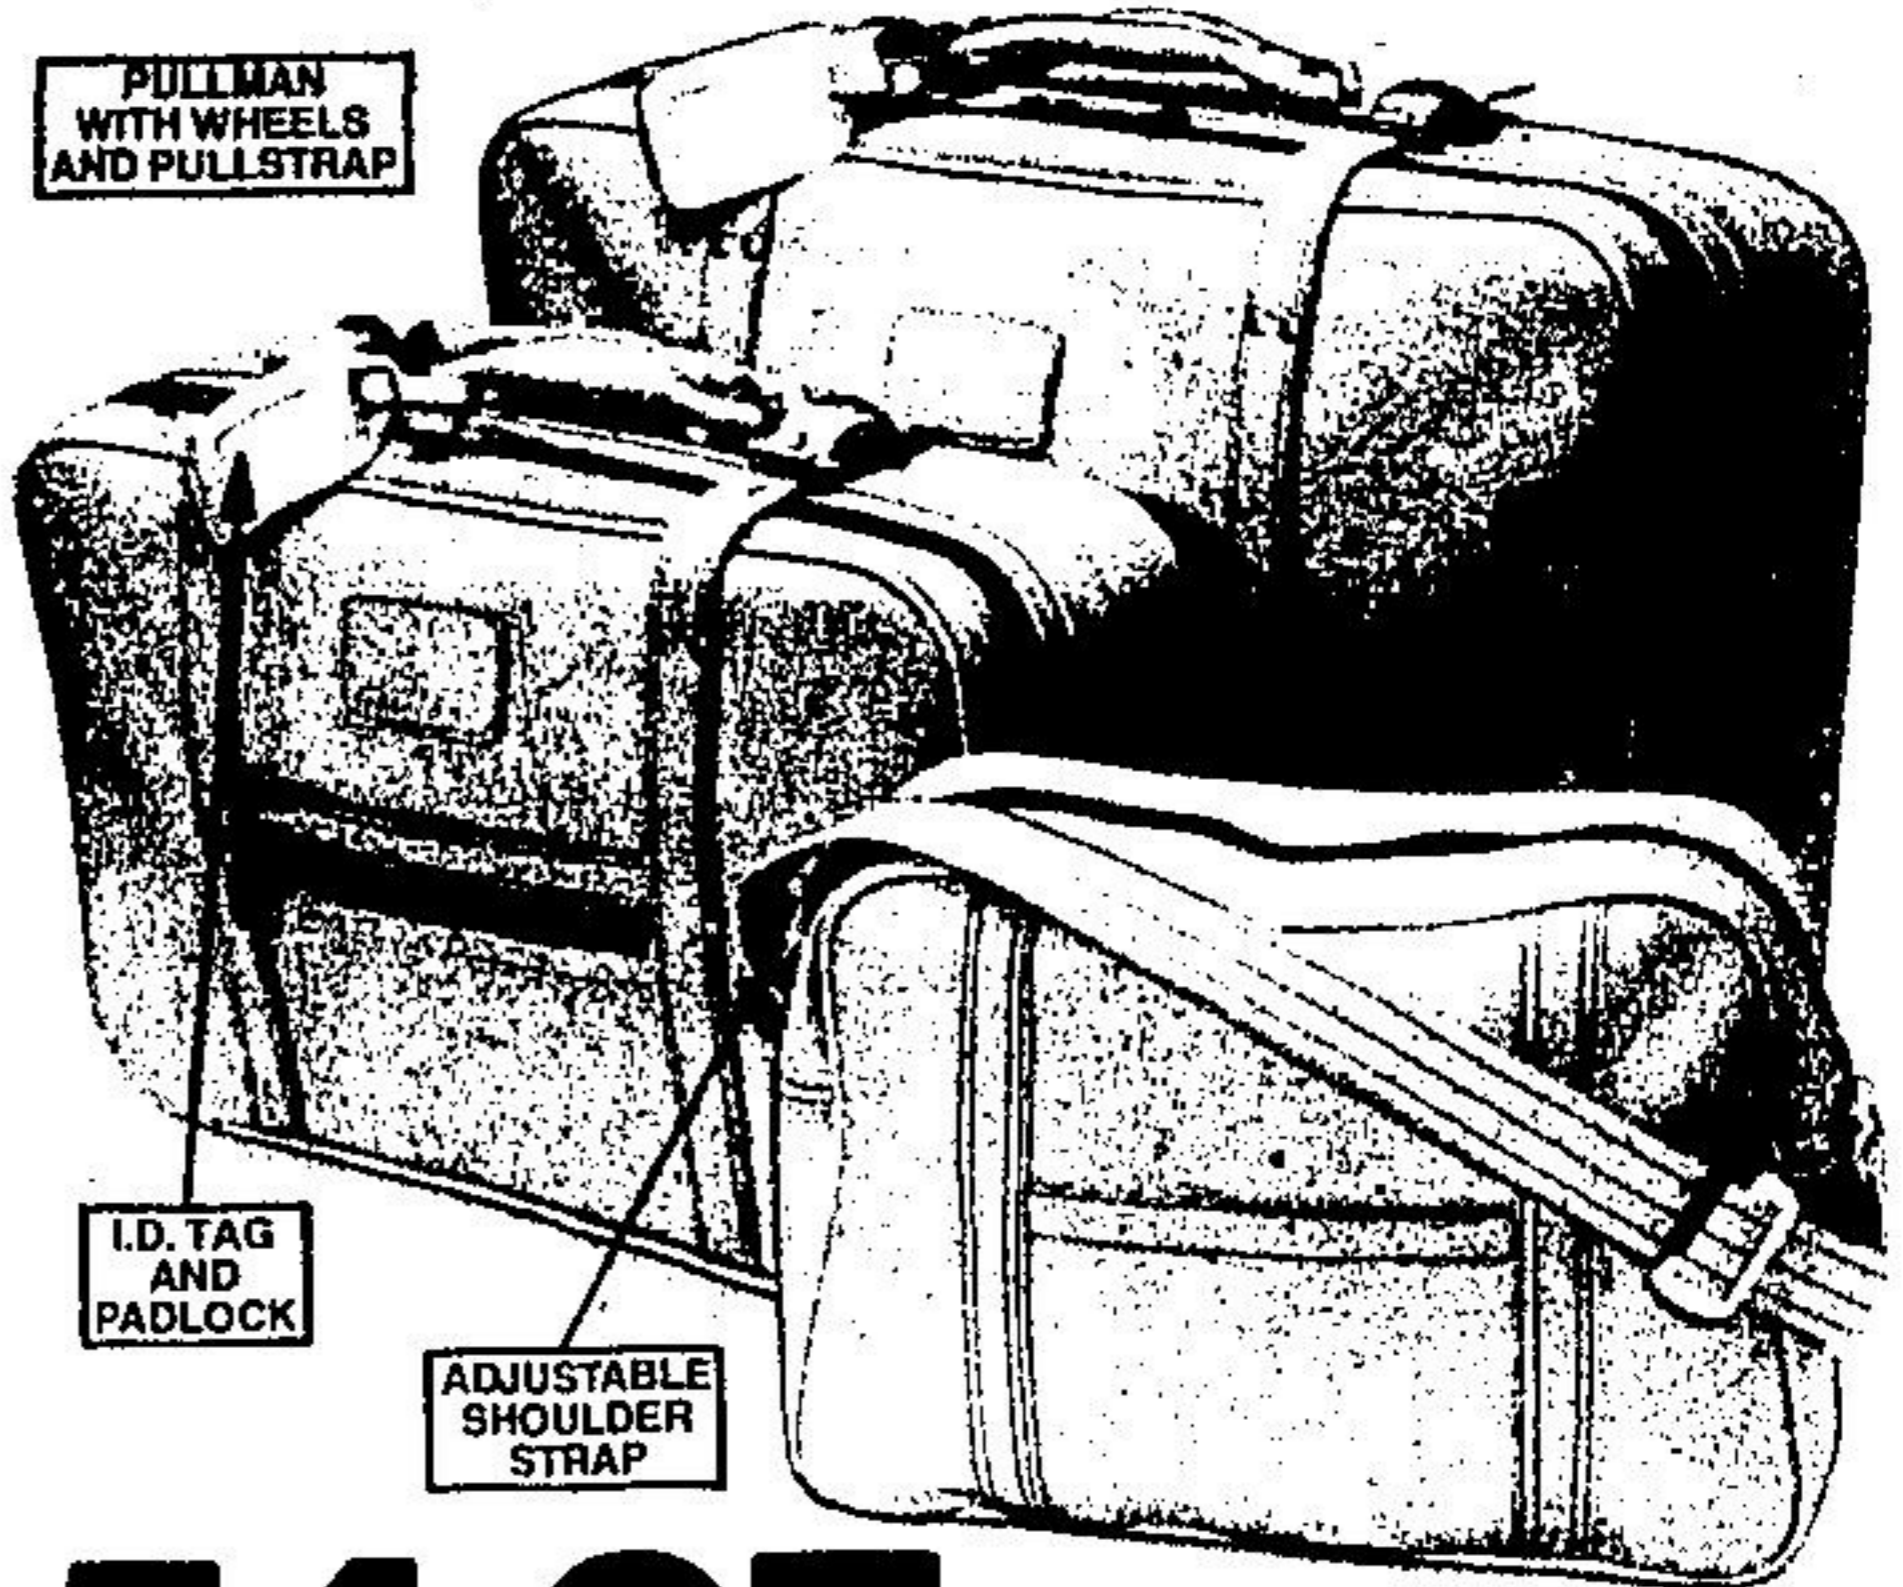

PULLMAN WITH WHEELS AND PULLSTRAP

I.D. TAG AND PADLOCK

ADJUSTABLE SHOULDER STRAP

### European-Look 3-pce. Luggage Set

Soft side luggage in embossed leatherlook vinyl, with no-sag zippers. Includes approx. 26" pullman with wheels & pullman strap, approx. 22" weekend and matching tote with outside pocket. Figure "8" handles, I.D. tag, lock & keys. Tan, blue or brown.