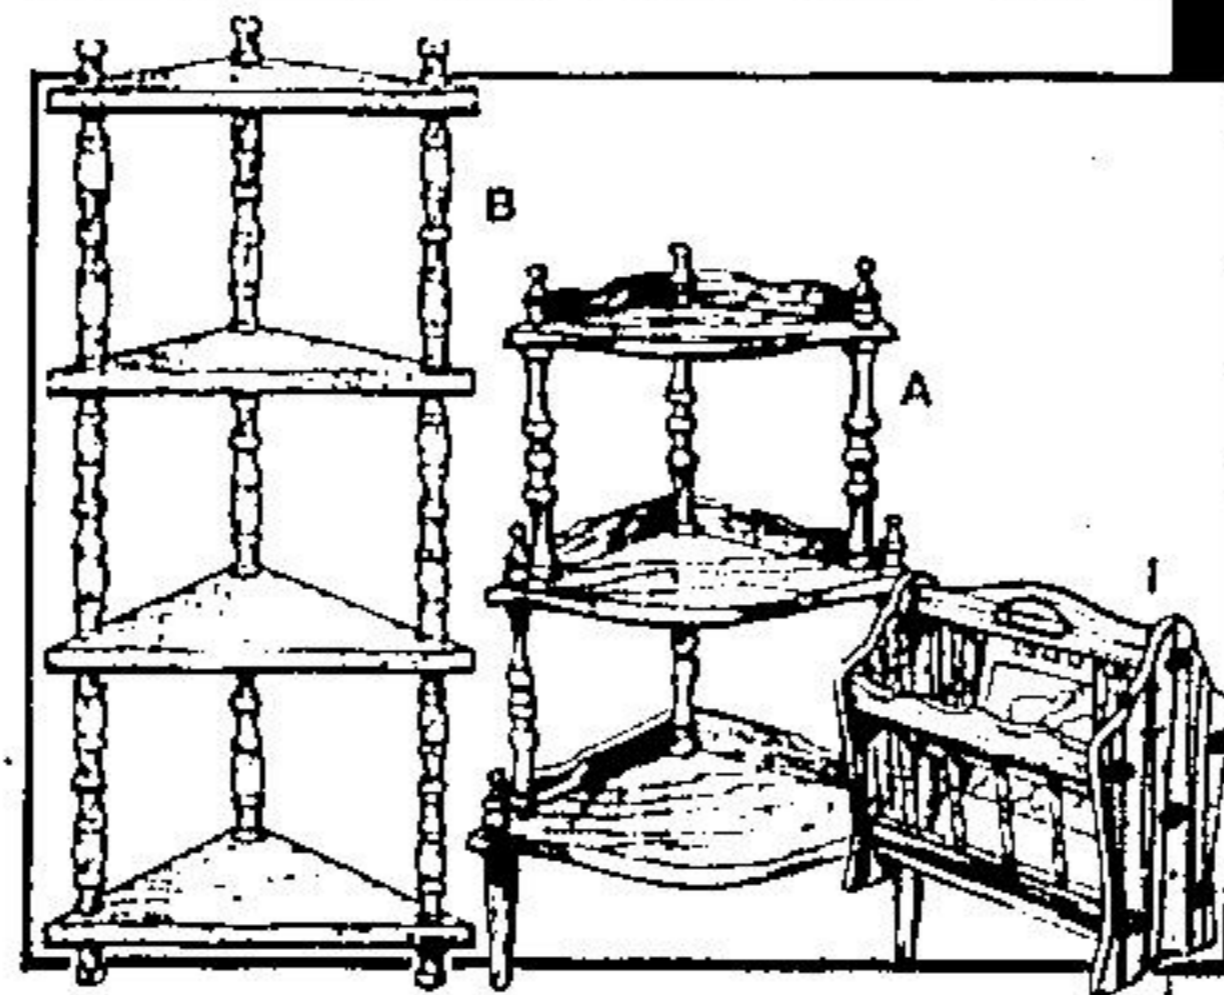

Choose an octagonal, round or fancy square 14" top on a 24 1/2" high pedestal base. Rich walnut finish goes with any decor.

15.97

ea.

I. Walnut-Finish Magazine Rack

Spindle sides, curved handle. Approx. 16" x 9 1/2" x 16".

22.97

ea.

J. Print-Top Pedestal Table

24 1/2" fold-away tilt top. Walnut finish. Approx. 24" high.

Because of floor space limitations, some items, sizes and/or colours shown on this page may not be available in all stores.