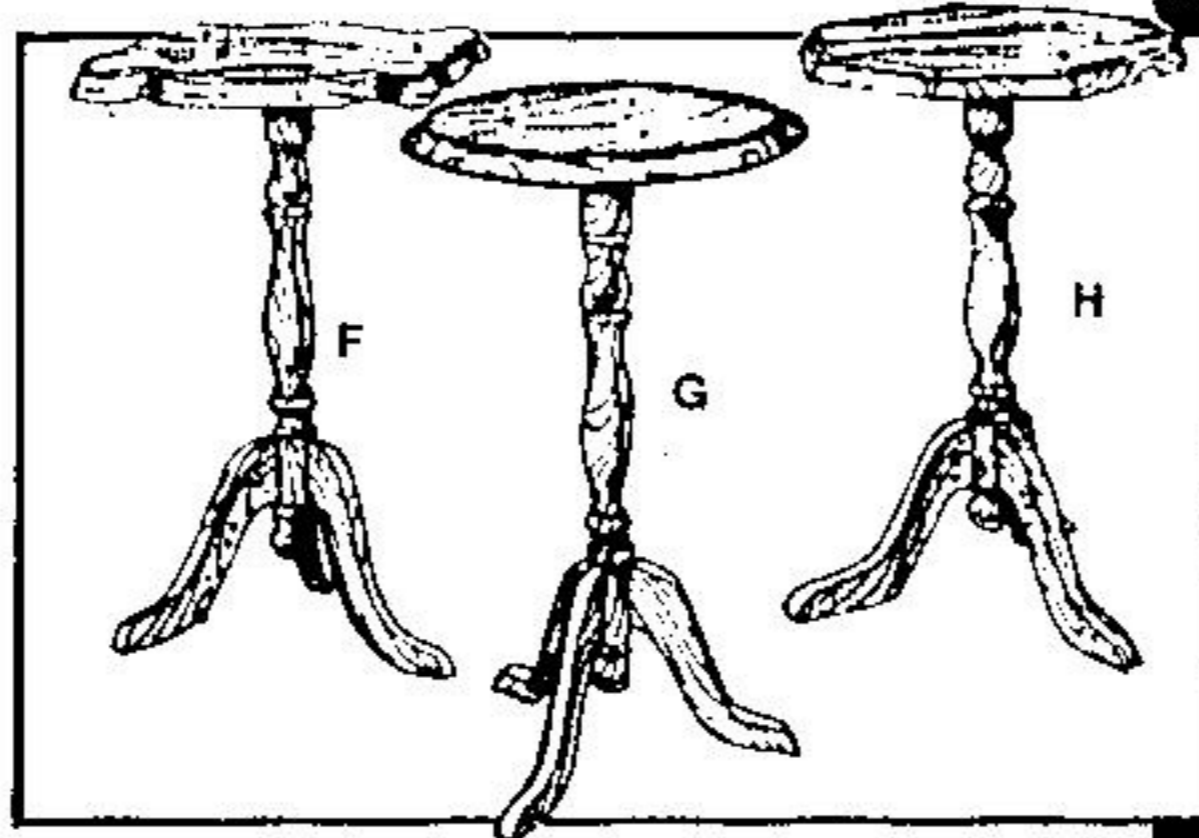

Zellers

Your Choice A to D

19.97

ea.

A. 3-Tier Corner Stand

Handsome walnut-finish etagere with 3 shelves for all your knick-knacks. Approx. 21" x 15 1/4" x 31 1/4".

B. 4-Tier Corner Stand

Spindle style etagere with 4 shelves. Warm walnut finish. Approx. 19 1/2" x 9 1/4" x 39 1/2".

C. Pedestal Table

Walnut-finish tilt-top table stores easily. Approx. 17 1/2" x 17 1/2" x 24 1/2".

D. Curved-Styled Curio Stand

Glass shelves, sides and door. Walnut-finish wood. Approx. 13" x 6 1/2" x 23".