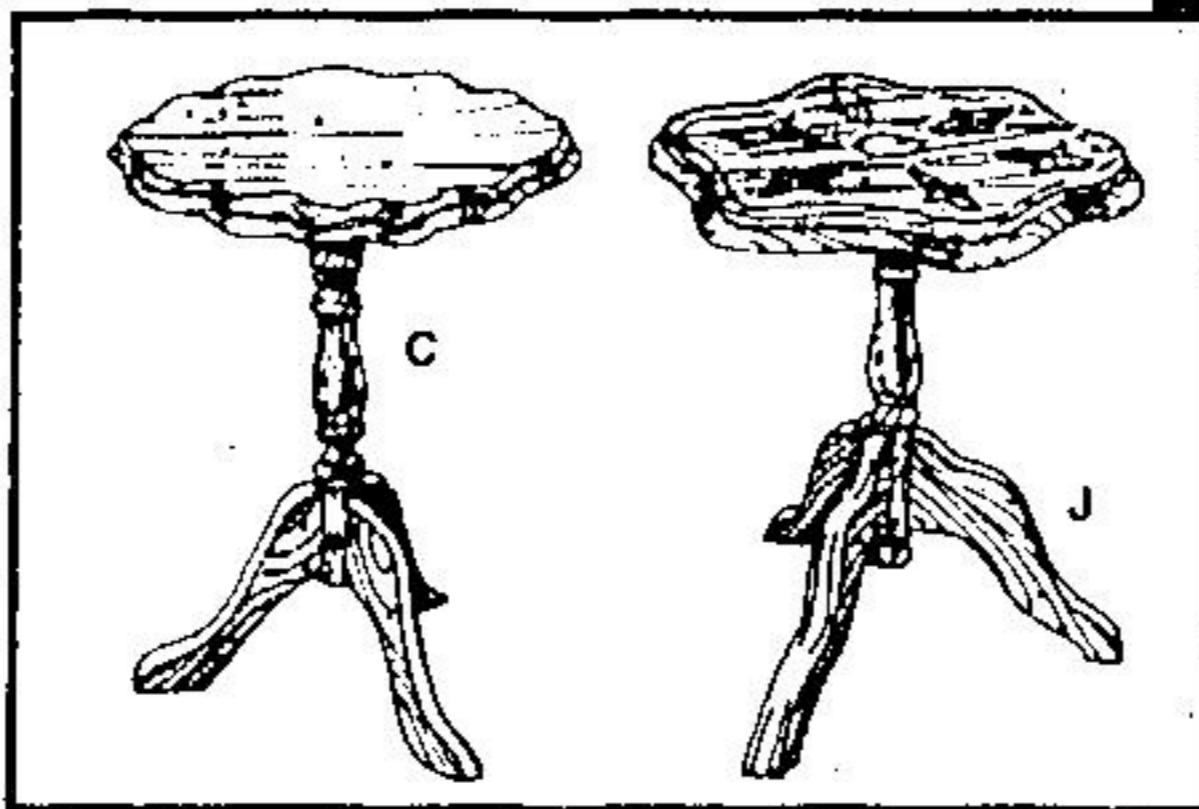

Zellers

Your Choice A to D

19.97

ea.

A. 3-Tier Corner Stand

Handsome walnut-finish etagere with 3 shelves for all your knick-knacks. Approx. 21" x 15 1/4" x 31 1/4".

B. 4-Tier Corner Stand

Spindle style etagere with 4 shelves. Warm walnut finish. Approx. 19 1/2" x 9 1/4" x 39 1/2".

C. Pedestal Table

Walnut-finish tilt-top table stores easily. Approx. 17 1/2" x 17 1/2" x 24 1/2".

D. Curved-Styled Curio Stand

Glass shelves, sides and door. Walnut-finish wood. Approx. 13" x 6 1/2" x 23".