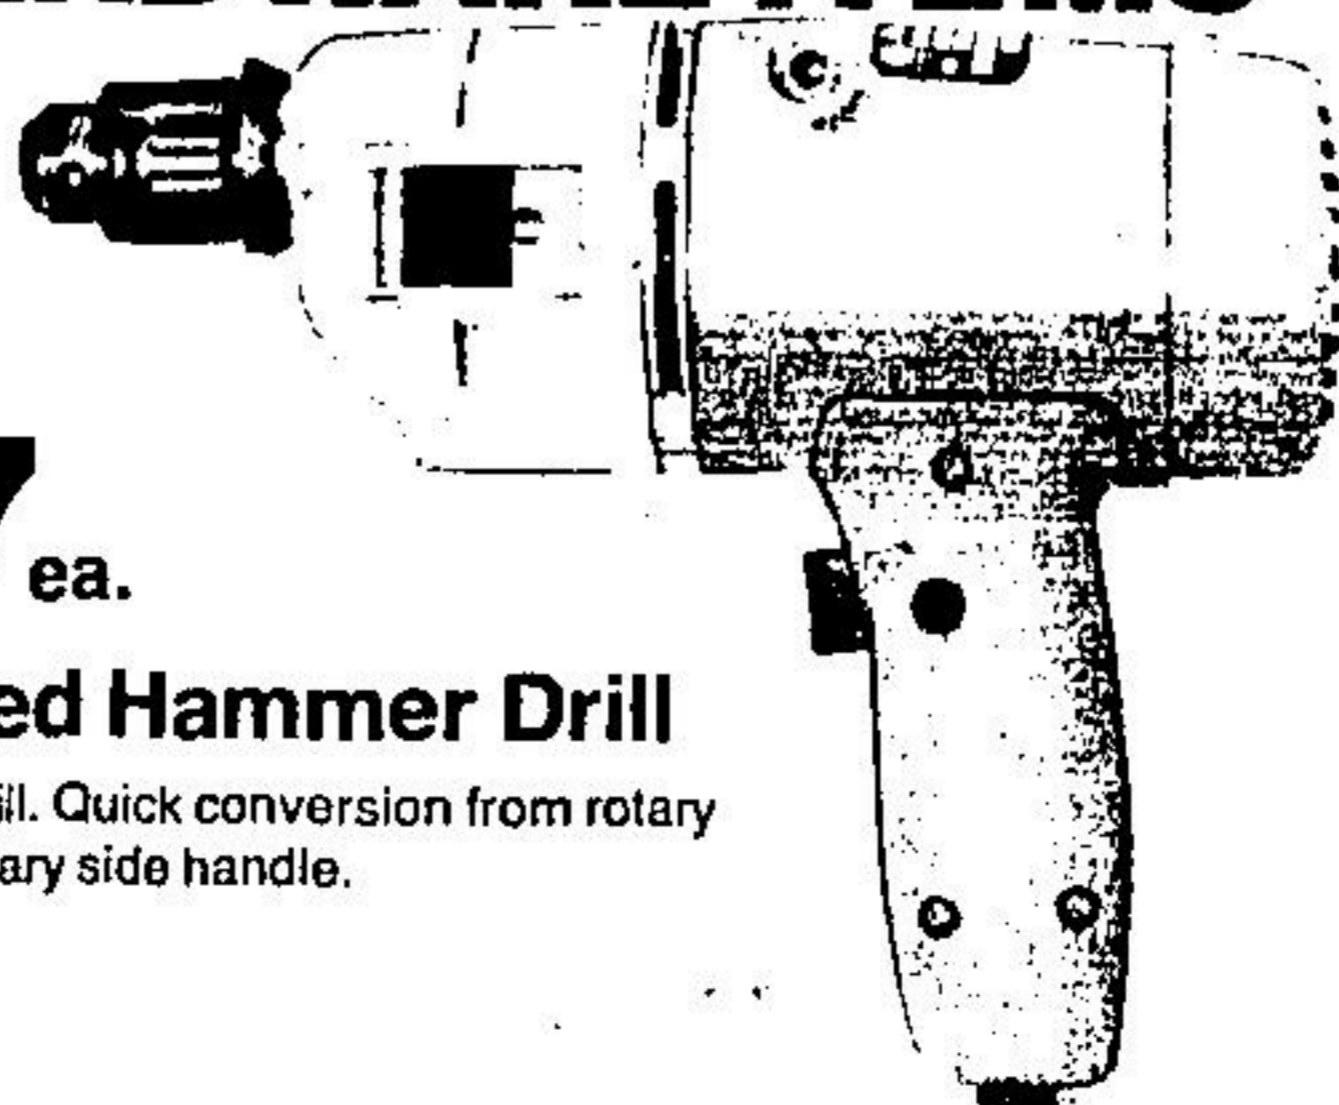

29.97 ea.

"B & D" 2-Speed Hammer Drill

3/8" combination hammer drill. Quick conversion from rotary to percussion drilling. Auxiliary side handle. Two convenient speeds.

9.97 ea.

Steel Tool Box

Every workperson's delight! A big 20" x 7" x 7" metal box with superb baked enamel finish, inside tote tray. Rugged clasps.