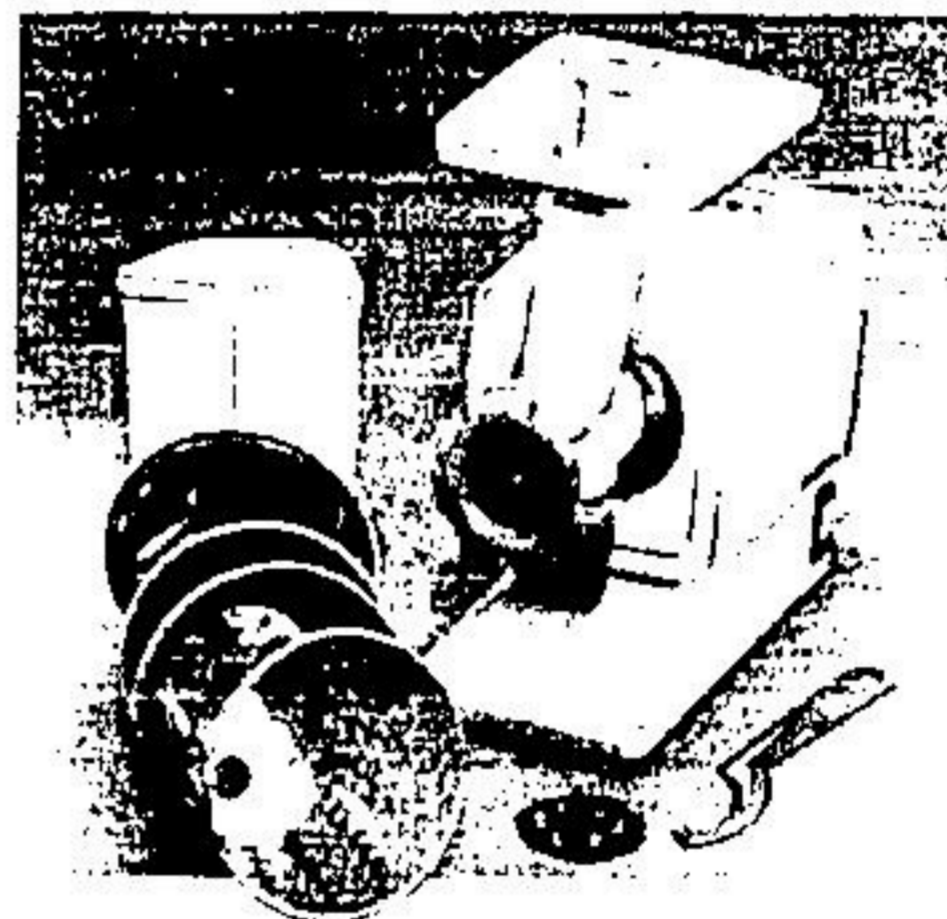

36.88 ea.

"Jeanette" Grinder and Slicer

Fantastic "Moulinex" meat grinder slices and grates vegetables, too! Coarse and fine cutters for mincing cooked or raw meat. Coarse and fine grating discs, slicing disc for salad-making.