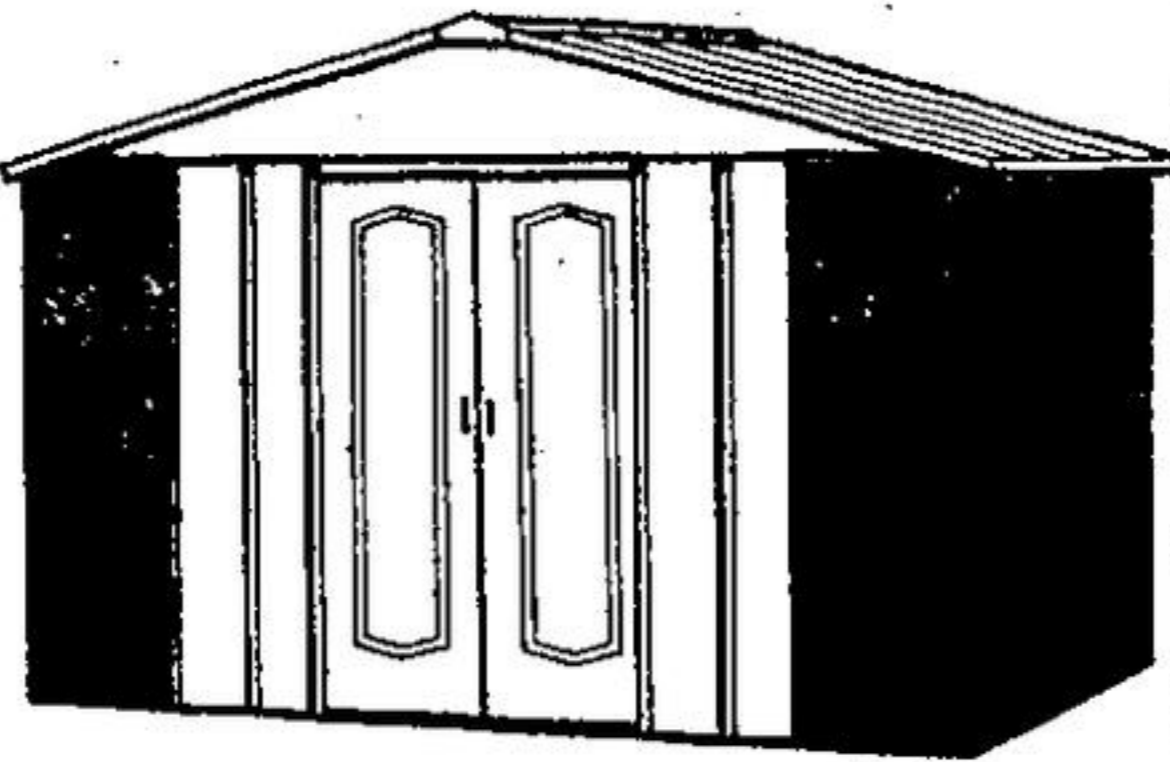

Please Note: A Different Brand May Be Substituted At Some Of Our Centres At Approximately The Same Square Foot Price.

BAGGED WOOL

28-LB BAG \$3.97
(Size approximately) BAG

POLYETHYLENE 2 MIL FILM

For Insulation Work. Makes An Effective Moisture Barrier.

500 SQ. FT. \$4.55
1500 SQ. FT. \$11.45

PRE-SEASON VALUE

"STORALL" 9'x6'
(Inside Dimensions)
STORAGE SHED
\$165.00

"Grange" Model with Gable Roof. 33" x 62 1/2" Door Opening. All-Weather 'STELCOLOUR' Pre-finished Steel. Features STORALL'S 'LOCK-WALL' Panels. For Fast, Easy Erection And Unique Locking Systems That Results In A Sturdy, Durable Structure. Steel Anchor Brackets. One-Piece Roof Beams. Other Models And Sizes Available. Check Our Prices!