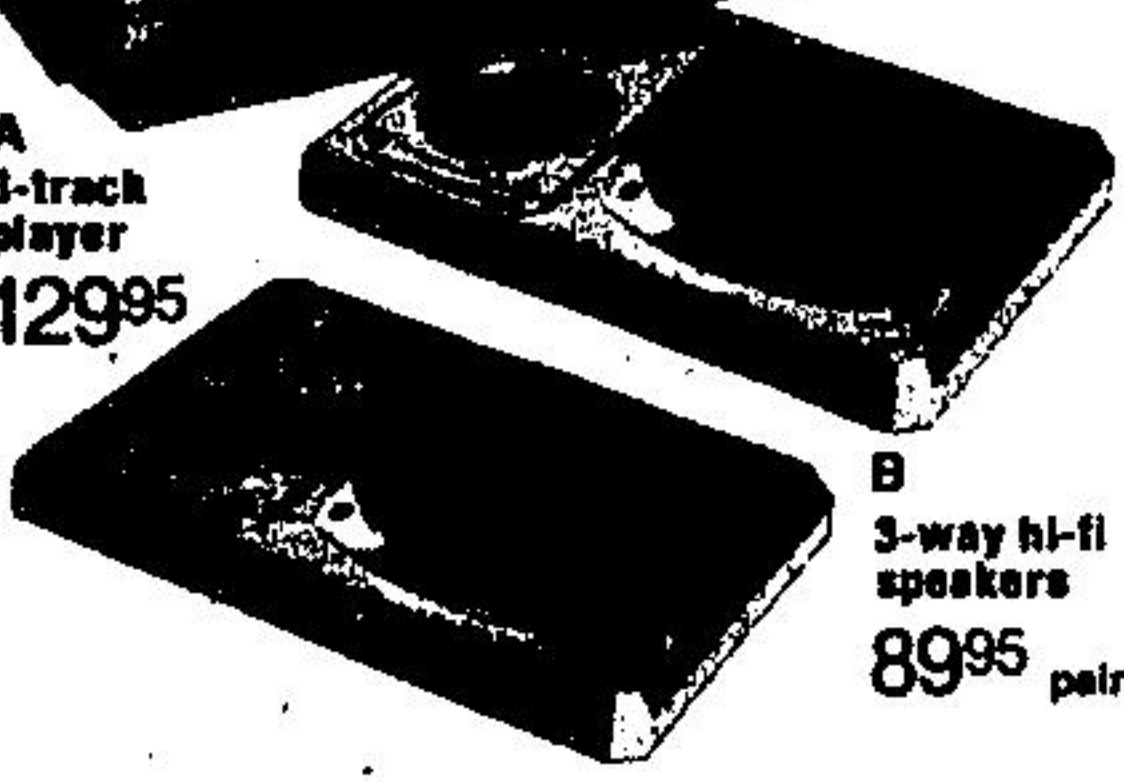

B
3-way hi-fi speakers
8995 pair

High-power 8-track teamed with our finest flush speaker

A Realistic High-Power 8-Track Player* offers 24 watts total for rich, low distortion sound, even at high volume. Separate treble, bass controls — loudness button enhances bass at low listening levels. 1/4" stereo headphone jack. Underdash mounting. 12-1810

B Realistic 3-Way Speakers make hi-powered auto-sound equipment come alive! Individually mounted 5-1/4" woofer, 2-1/2" midrange and 2" tweeter with electronic crossover. Fits 8 x 9" cutout. Mounting hardware included. 12-1854

A and B Get triple the power with our hi-power 8-track player and three-way hi-fi speakers. **21990** system