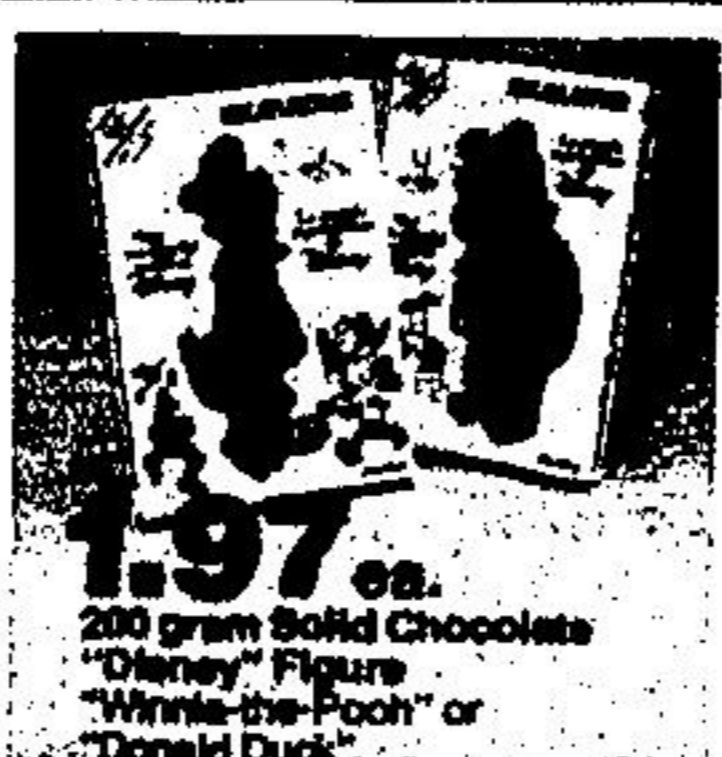

2.97<sup>ea.</sup>

2.97<sup>ea.</sup>

1.97<sup>ea.</sup>  
200 gram Solid Chocolate  
"Disney" Figure  
"Winnie-the-Pooh" or  
"Donald Duck"

1.27<sup>ea.</sup>

1.59<sup>ea.</sup>

3.97<sup>ea.</sup>

# DISNEY CHARACTER SALES

© Walt Disney Productions

1.99<sup>ea.</sup>

"Mickey" or "Goofy"  
on a "Tireless Tire"

1.99<sup>ea.</sup>

"Disney" "Klean Klay"  
Set with Sticks & Discs

1.29<sup>ea.</sup>

"Mickey Mouse" Assorted  
Toys & Puzzles