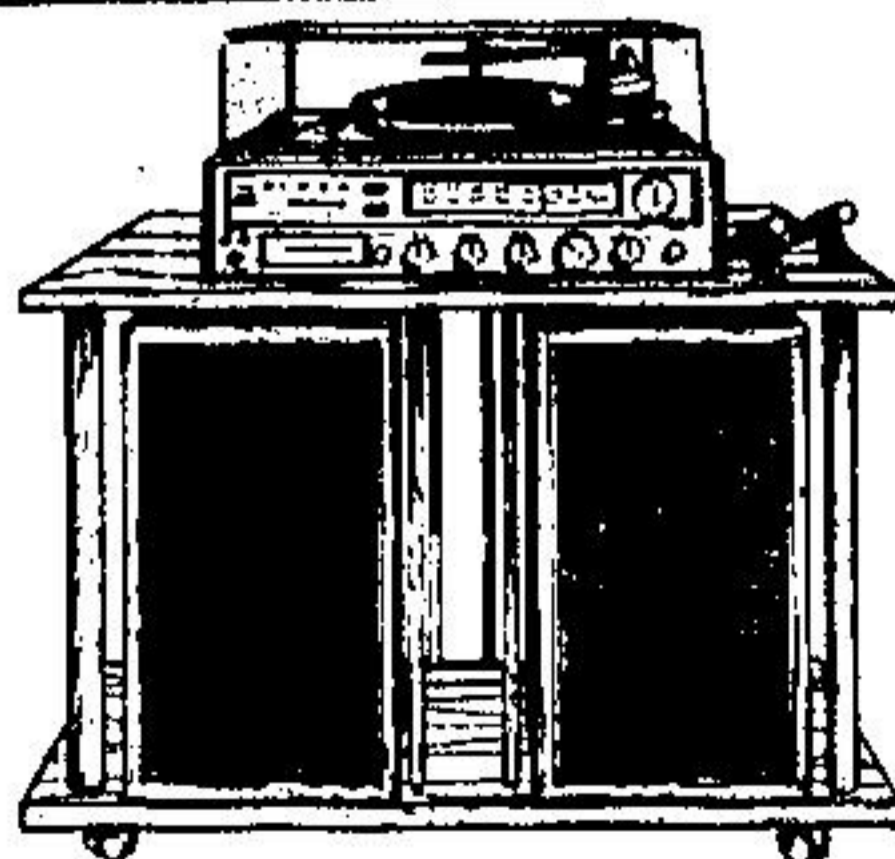

100% cotton ticking. Swivel rocker features 360° steel swivel base, foam padding in seat and back. Covered in easy-care 100% olefin in rust or brown.

5 in One Component Set

299.95

complete

Modular Stereo Center Includes:

- AM/FM-Multiplex radio • 8-track stereo recorder/player • Cassette stereo recorder/player • Full-size "BSR" automatic phono changer • L.E.D. digital alarm clock • Walnut finished vinyl covered wood cabinet • ACCESSORIES INCLUDED: Jacks for 4 speakers • 2 speaker cabinets • 2 microphones • Full size dust cover.

319.00 ea.

"Bradford" 14" Color TV Set

- 100% solid state • Black stripe screen picture tube • Auto colour/lint/AFT control • VHF detent tuning • Low power consumption. 73W.

39.95 ea.

Wood TV Stand "Ventura" for TV or components. Extra shelving. Walnut woodgrain finish.

249.95

"Lloyd's" Stereo Component Package

- Includes • Stereo receiver • 8-track recorder/player • "BSR" record changer • WPO 25 speakers • Woodstand on casters.

59.95 ea.

"Contessa" Wood Stand Walnut woodgrain finish. Extra shelving. Holds components or 20" TV.