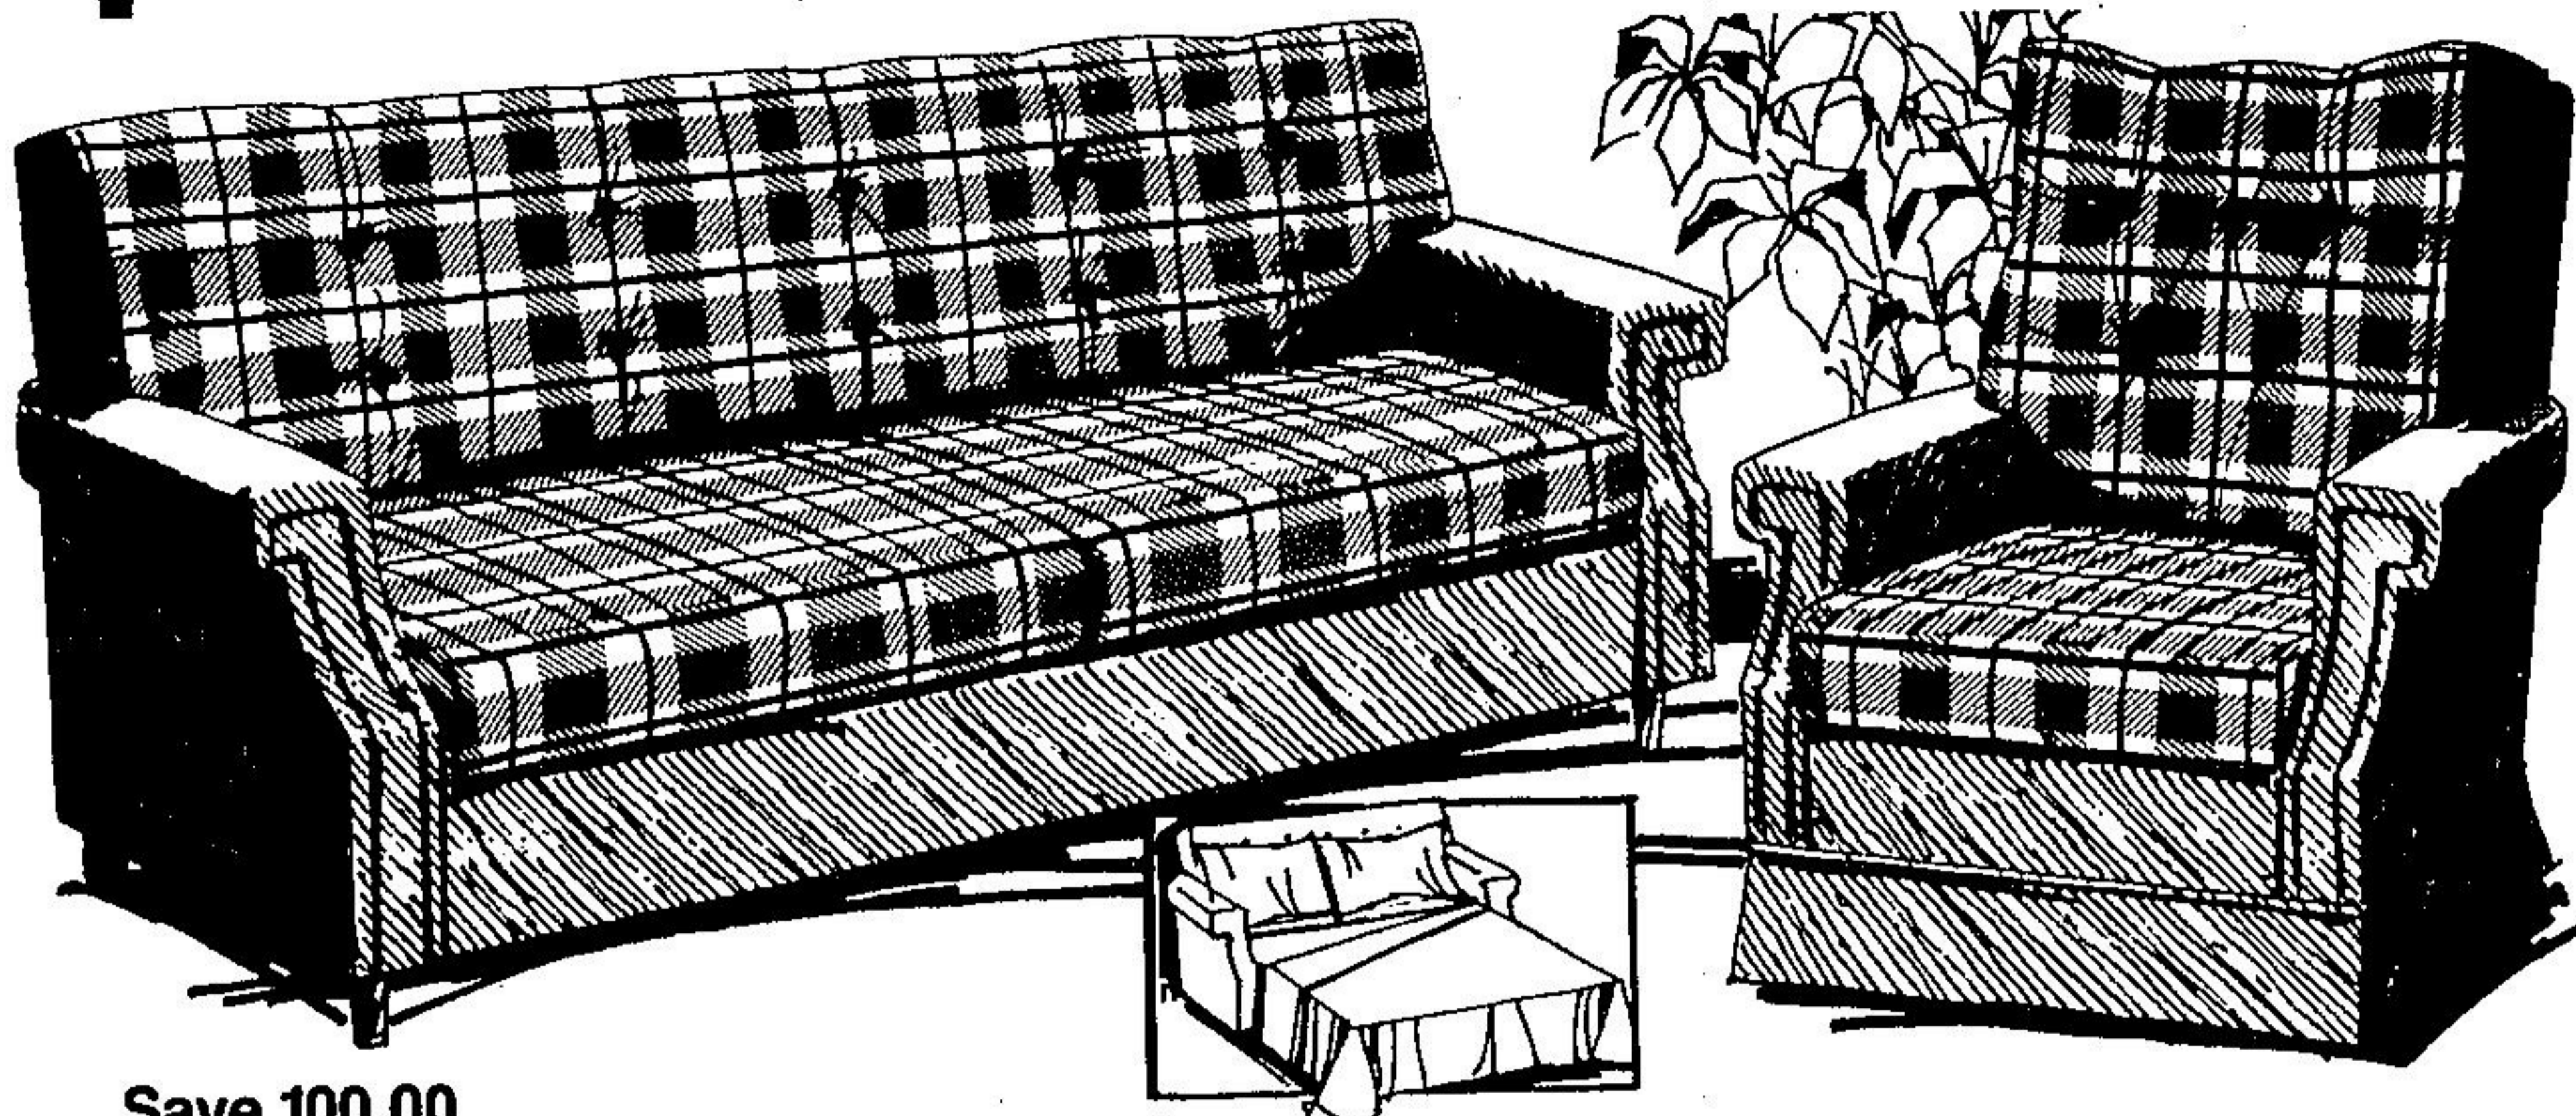

Special! Sofa/Bed & Swivel Rocker

Save 100.00

\$399

2-Pce. Set

71" Sofa/Sleeper & Matching Swivel Rocker

A warm and welcoming look! Sofa has hardwood frame and no-sag spring construction with 4" solid polyfoam seat cushions. Opens to full size double bed with

100% cotton ticking. Swivel rocker features 360° steel swivel base, foam padding in seat and back. Covered in easy-care 100% olefin in rust or brown.

5 in One Component Set

299.95

complete

Modular Stereo Center Includes:

- AM/FM-Multiplex radio • 8-track stereo recorder/player • Cassette stereo recorder/player • Full-size "BSR" automatic phono changer • L.E.D. digital alarm clock • Walnut finished vinyl covered wood cabinet • ACCESSORIES INCLUDED: Jacks for 4 speakers • 2 speaker cabinets • 2 microphones • Full size dust cover.

319.00 ea.

"Bradford" 14" Color TV Set

- 100% solid state • Black stripe screen picture tube • Auto colour/lint/AFT control • VHF detent tuning • Low power consumption. 73W.

39.95 ea.

Wood TV Stand "Ventura" for TV or components. Extra shelving. Walnut woodgrain finish.