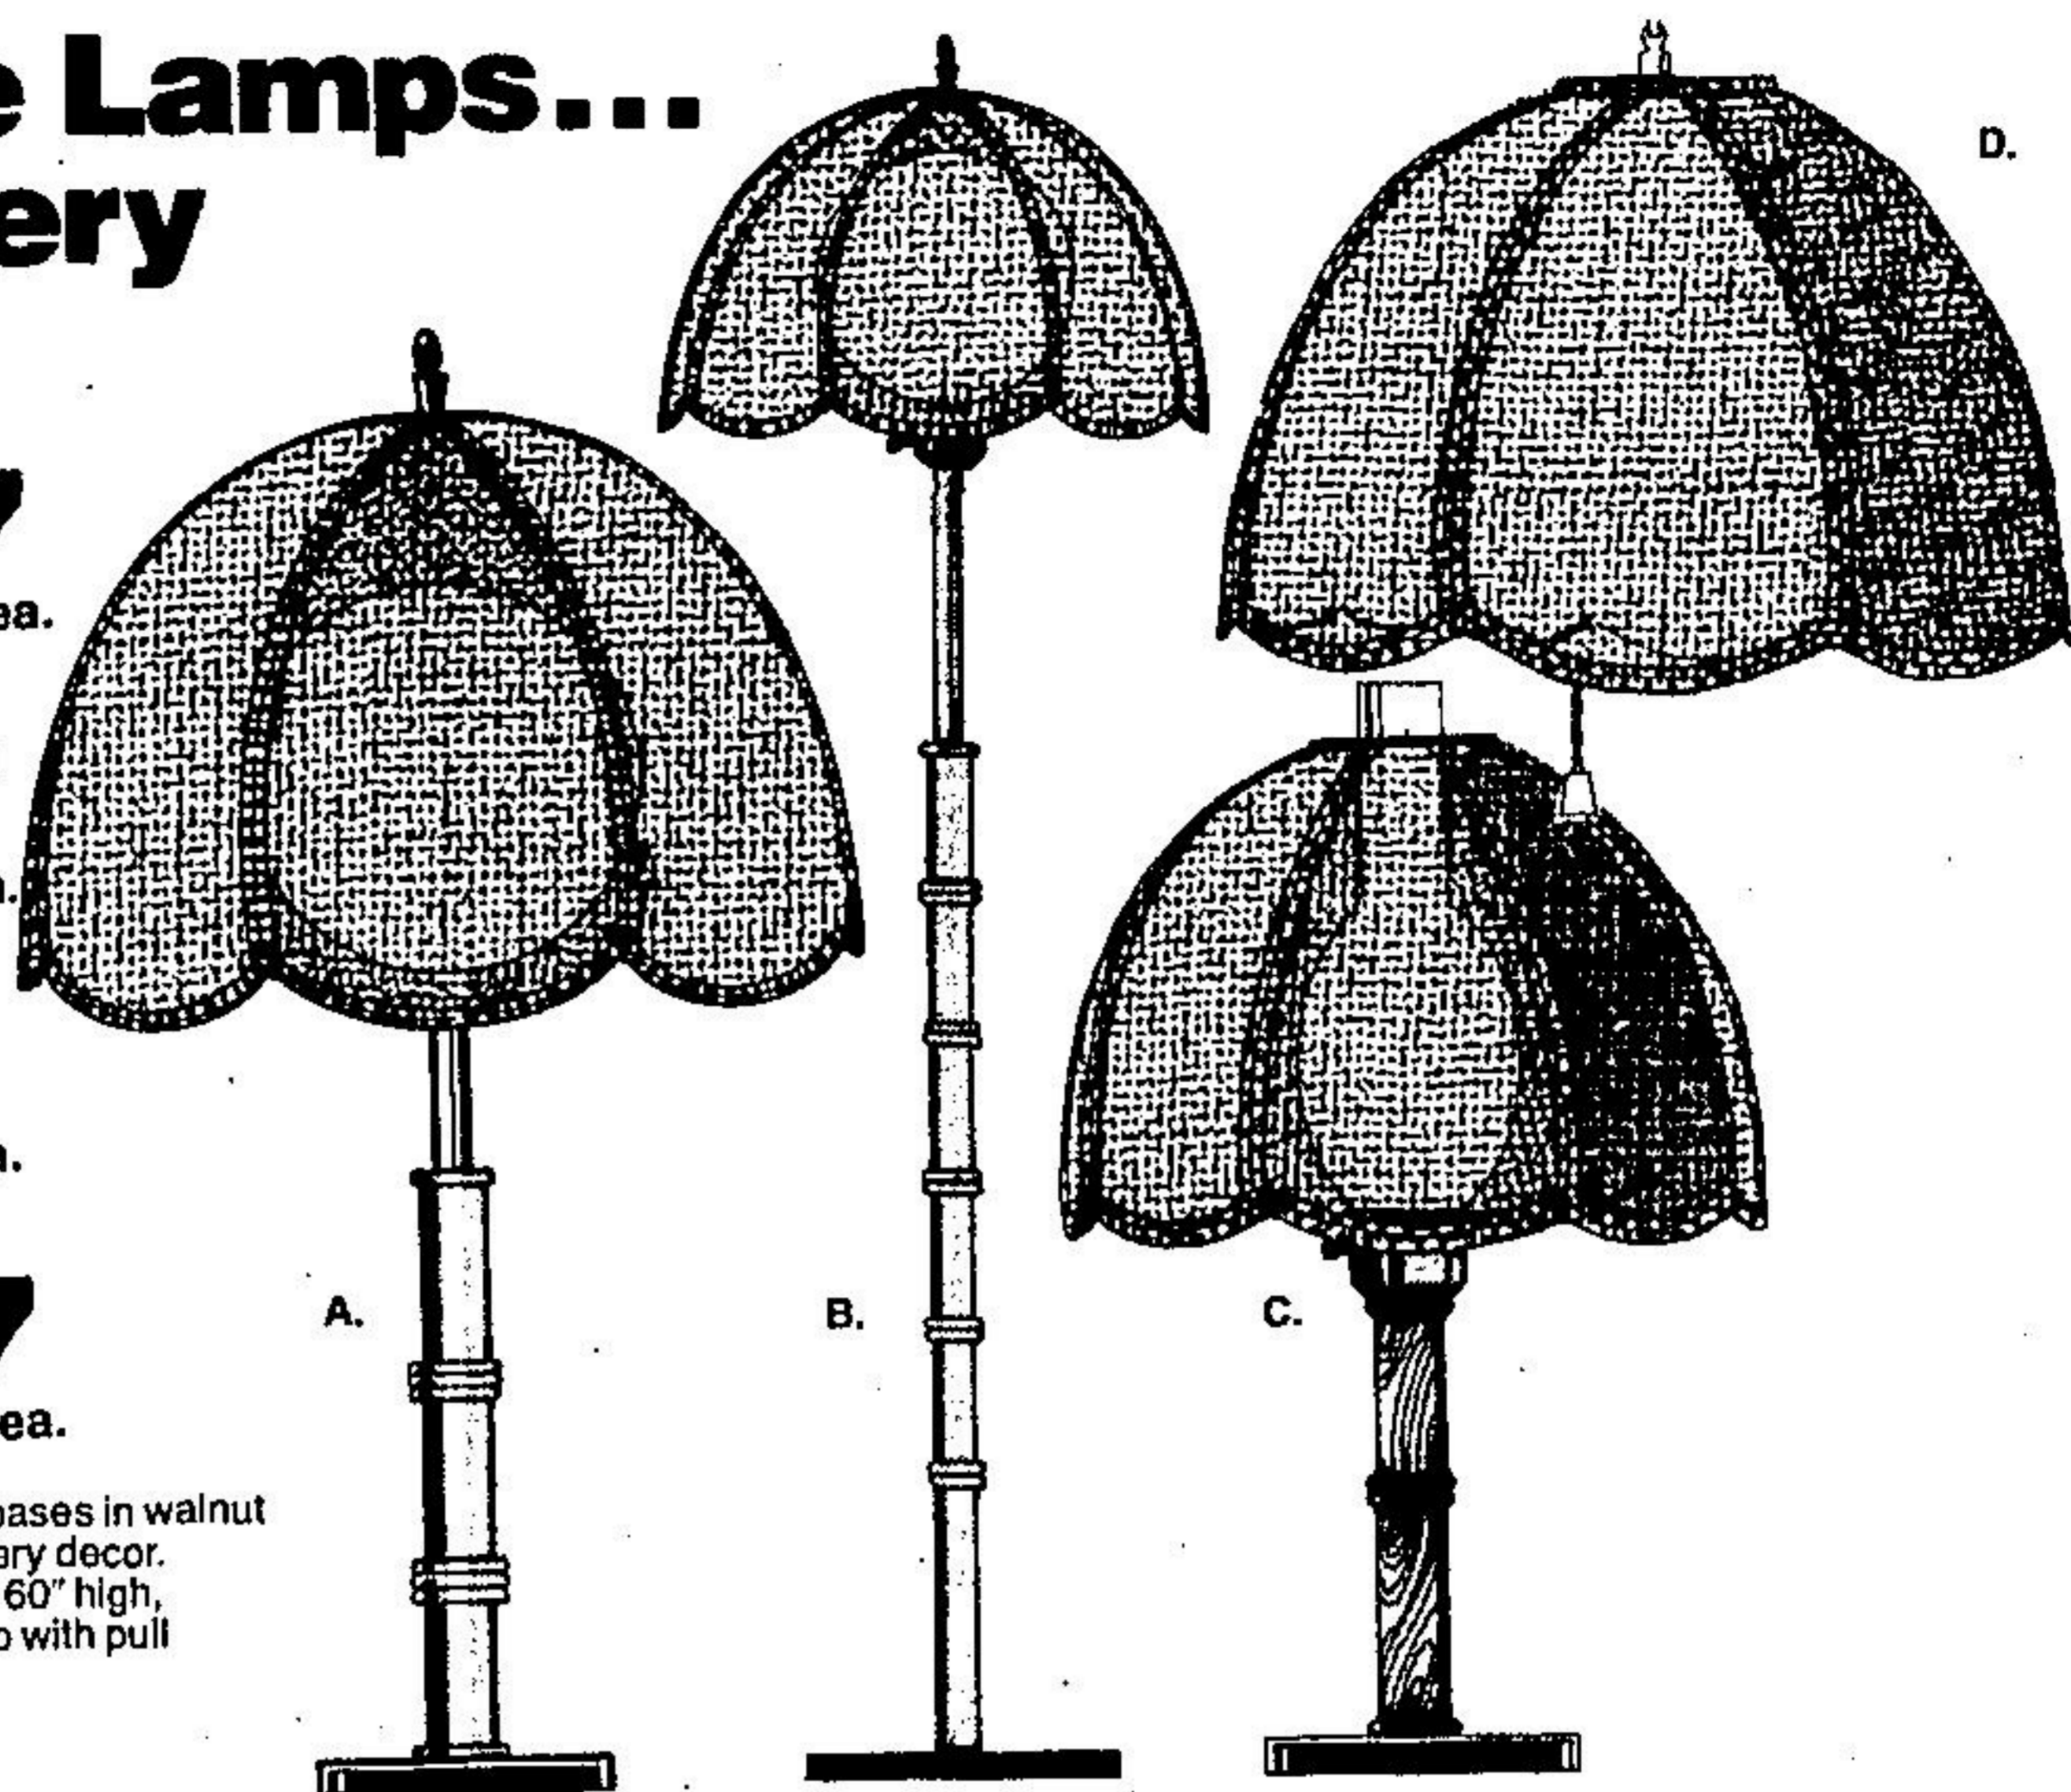

Colonial Cane Lamps... a Light for Every Dark Corner!

A. Table
Lamp

32.97 ea.

B. Floor
Lamp

49.97 ea.

C. Boudoir
Lamp

19.97 ea.

D. Swag
Lamp

29.97 ea.

Tulip-shaped cane lampshades and bamboo styled bases in walnut finish (except swag lamp with hanging chain) suit every decor. Table lamp with globe 33" high, floor lamp with globe 60" high, hurricane-style boudoir lamp 23" high and swag lamp with pull chain 16" diameter.

Terrific Buys on Lamps & Furniture!

Save Over 100.00

\$444

4-piece grouping

Luxurious Living Room Ensemble

This stylish set features air-dried wood frames and no-sag spring construction. Wrap-around pillow arms and loose seat cushions are super comfortable. Easy-caring polypropylene fabric upholstery in brown or beige. Sofa — 75" L x 36" D x 30½" H, Chair — 31" L x 36" D x 30½" H, Loveseat — 54" L x 36" D x 30½" H, Ottoman — 21" L x 19" D x 16" H.