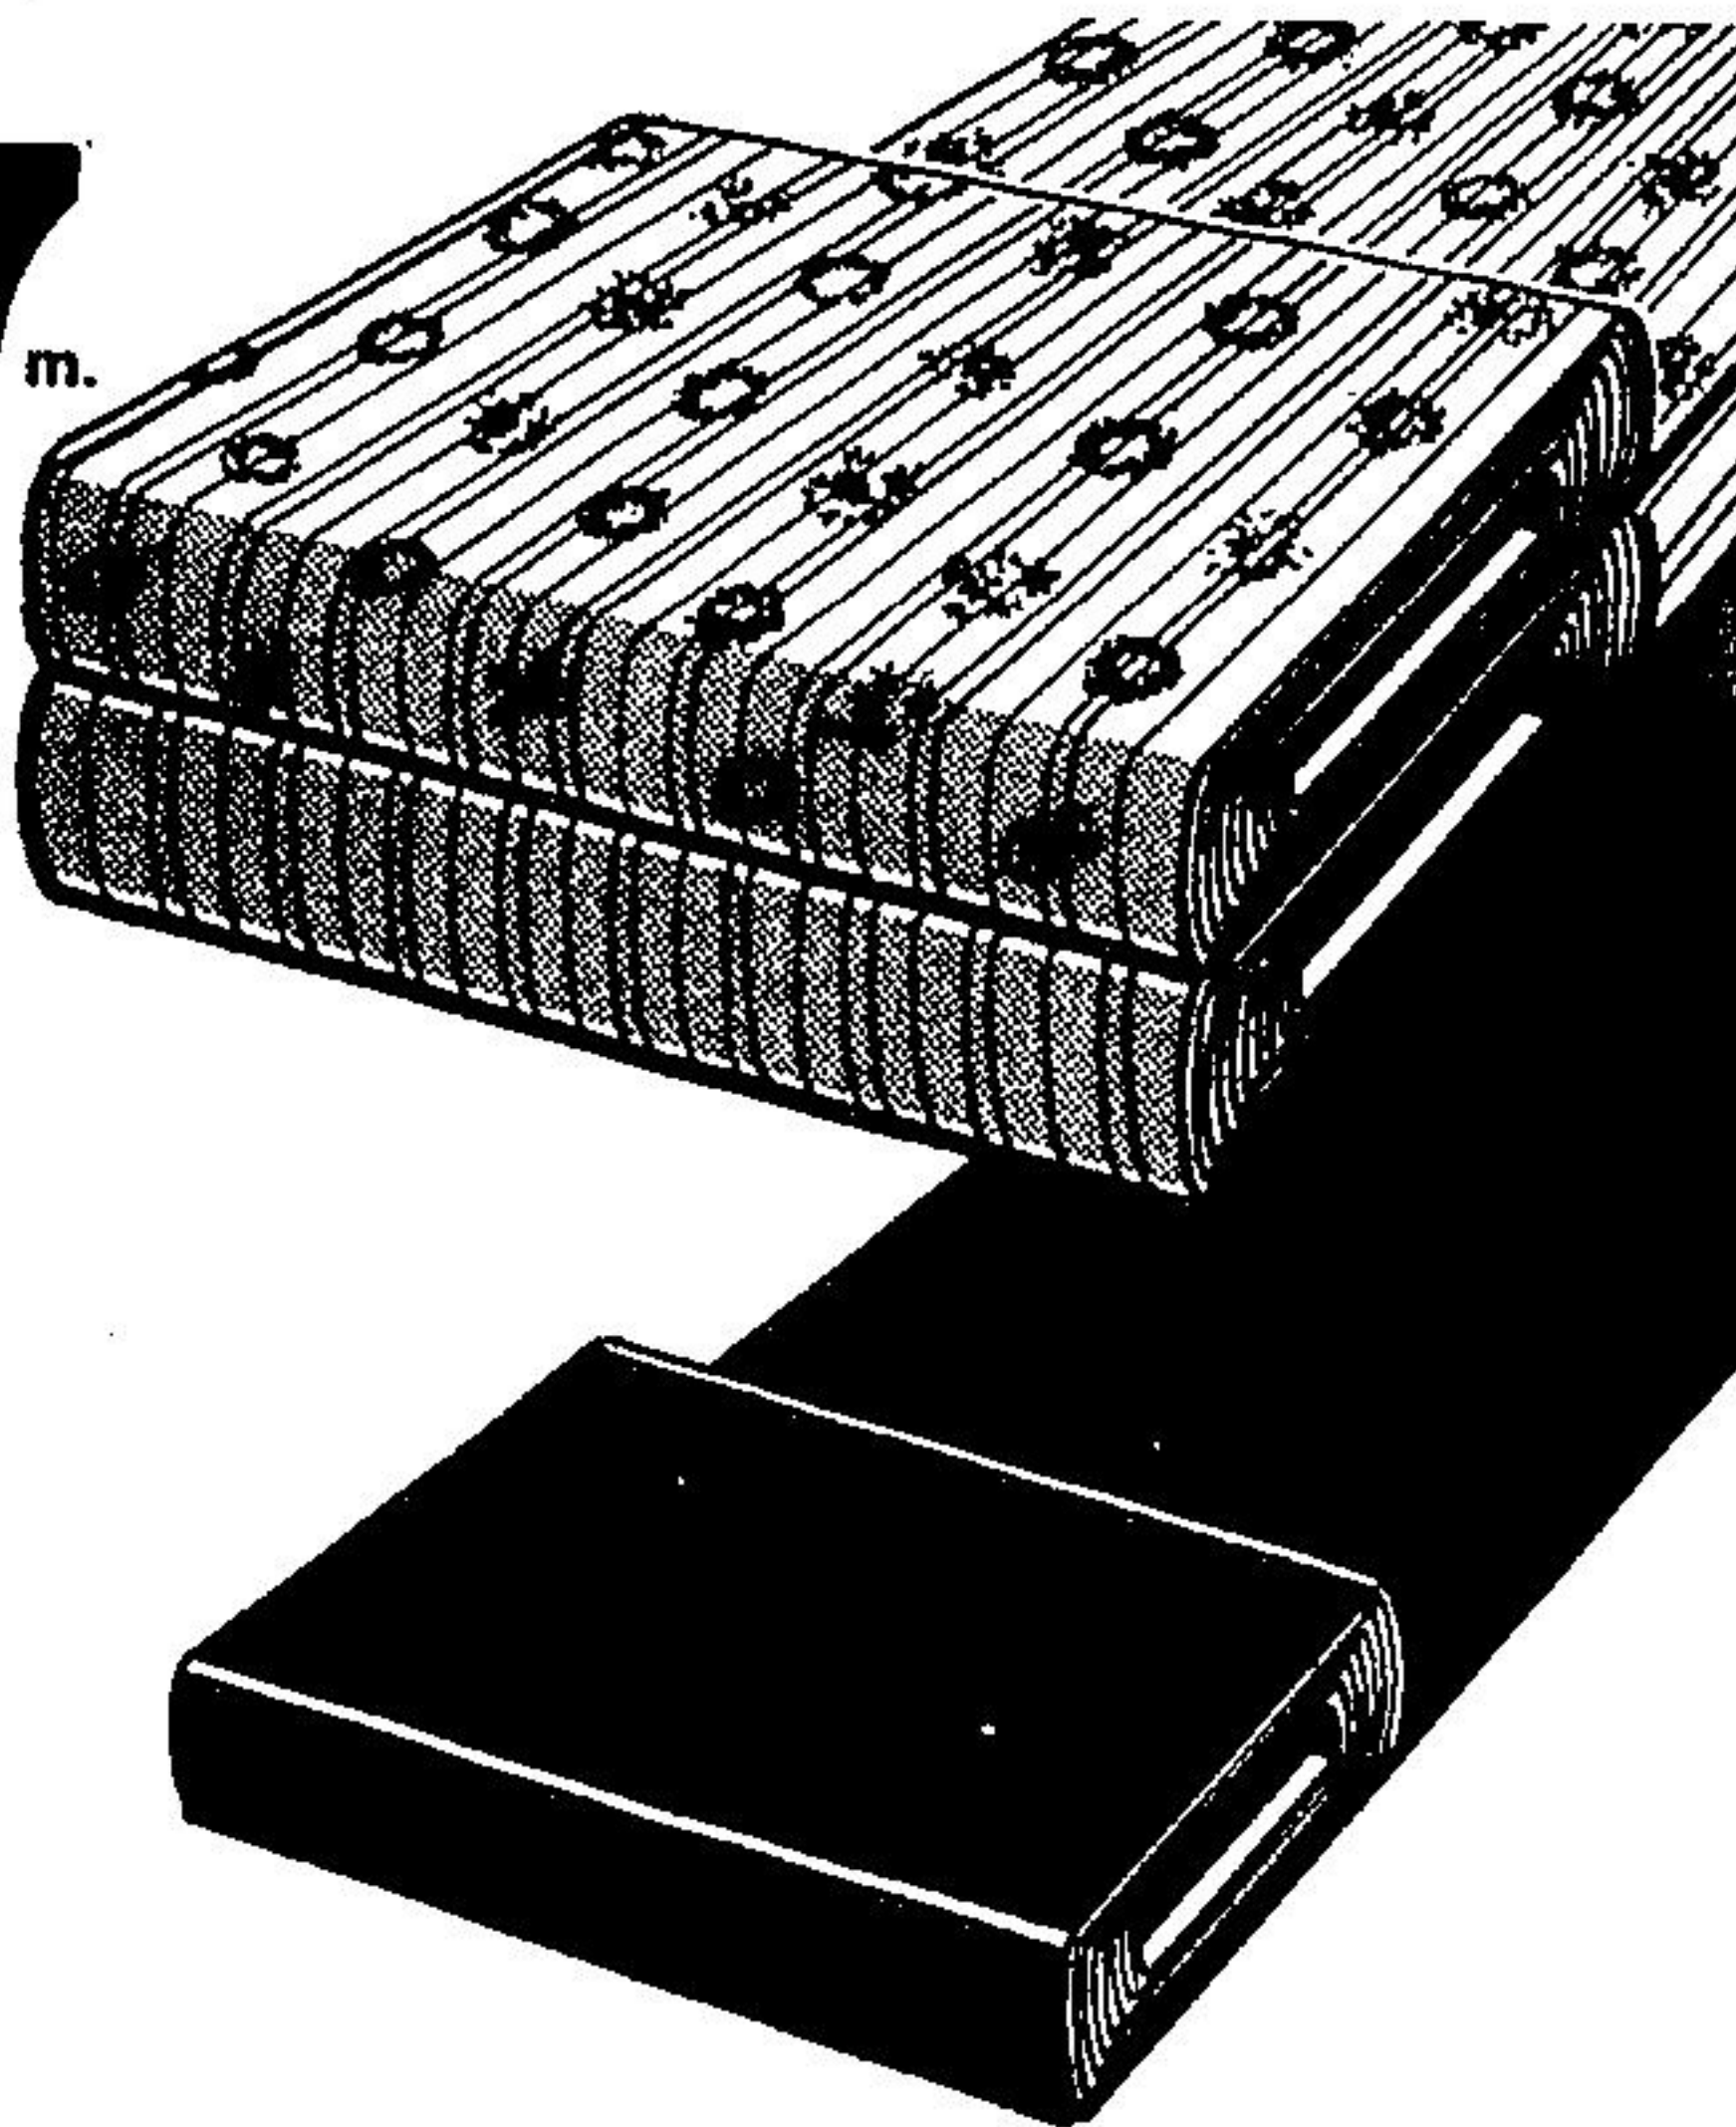

**2.97** m.

**Spring-Time Solid or Print Leno**

Machine washable polyester/"Avril" modal in solid white, banana or blue. Pretty polyester/cotton prints in mauve, blue or rose on a white background. 115 cm. wide.

**2.47** m.

**100% Cotton Prints**

Excellent value on assorted "American Traditional" machine washable cotton prints. 115 cm. wide.

**1.67** m.

**Solid Broadcloth**

Machine washable polyester/cotton broadcloth is cool and comfortable. Great for all your sewing needs. Choose solid white, black or beige. 115 cm. wide.

**Your Choice 3.97** m.

**Spring-Pretty Eyelets**

Beautifully delicate polyester/cotton eyelet in two patterns. White, banana, mauve. 115 cm. wide.

**Breezy Gauze**

The super spring-fashion fabric! Machine washable polyester/cotton blends in white, champagne, or blue. 100 cm. and 115 cm. widths.

Your Choice

**2 for 10.00**

**Feather Pillow**

Comfortable pillow with feather-proof 100% cotton ticking. Blue floral print, cord edge. Approx. 19" x 25".

**Polyester Pillow**

100% polyester filled pillow with polyester/cotton ticking, cord edge. Blue floral print. Approx. 19" x 25".